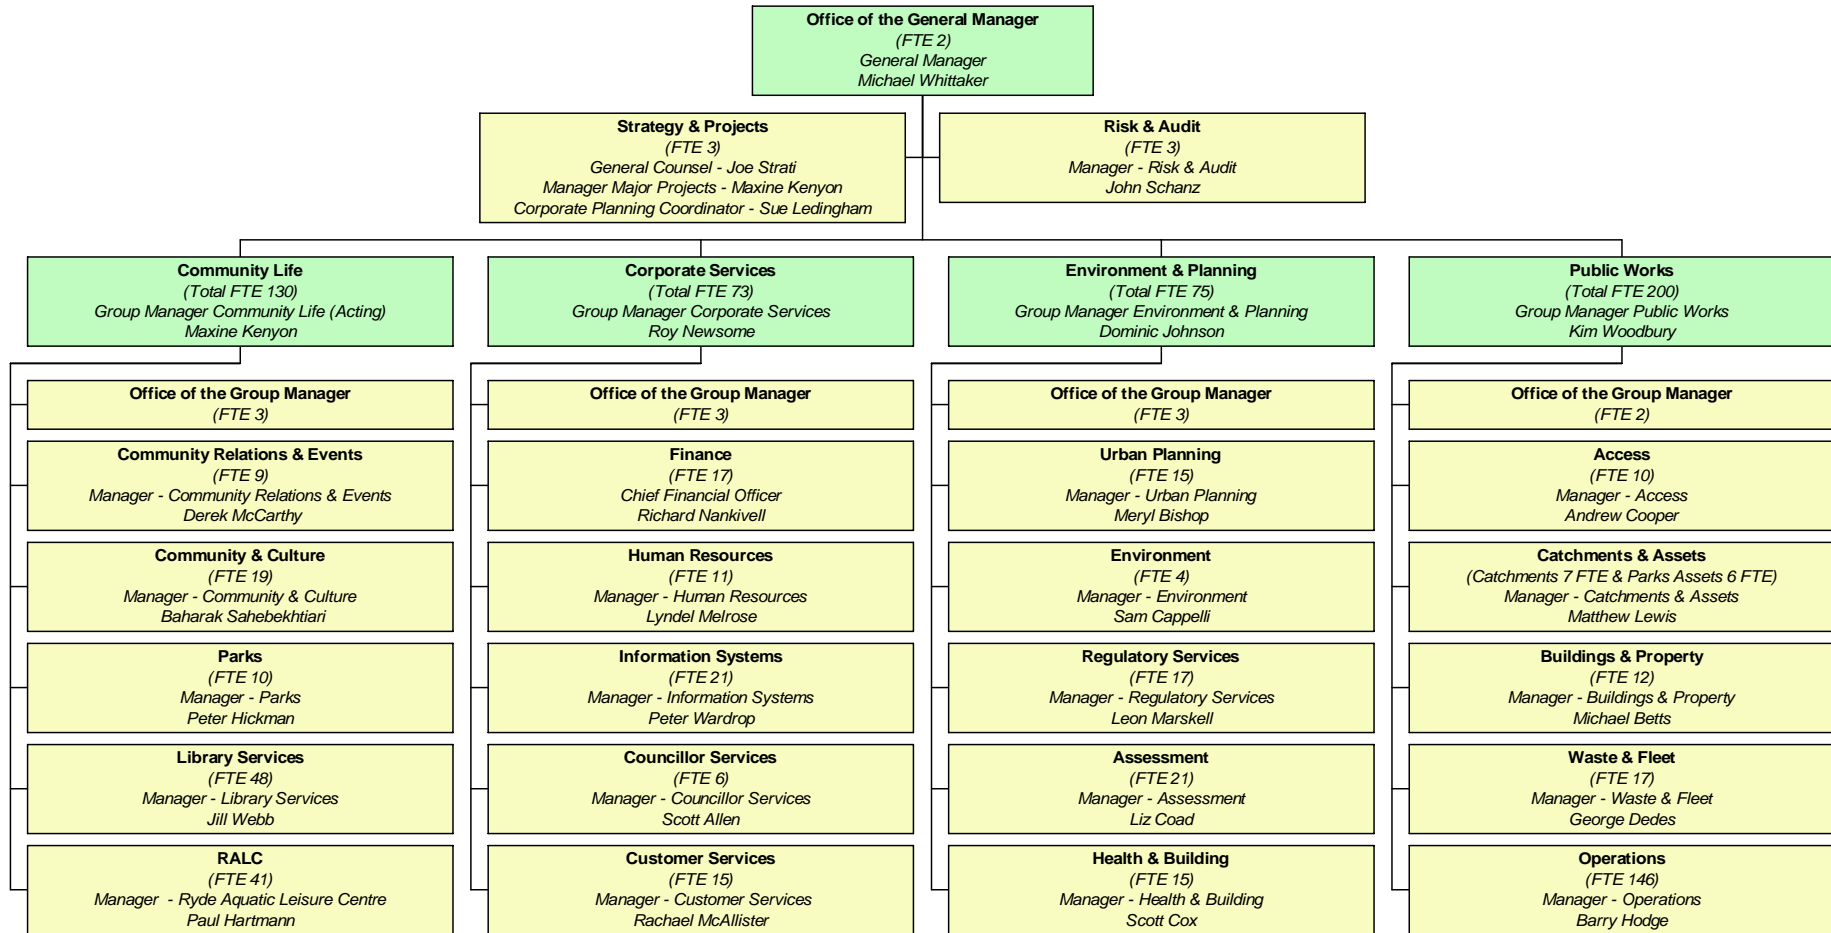

City of Ryde - Organisation Structure and FTE's

City of Ryde FTE - 486 (715 people)