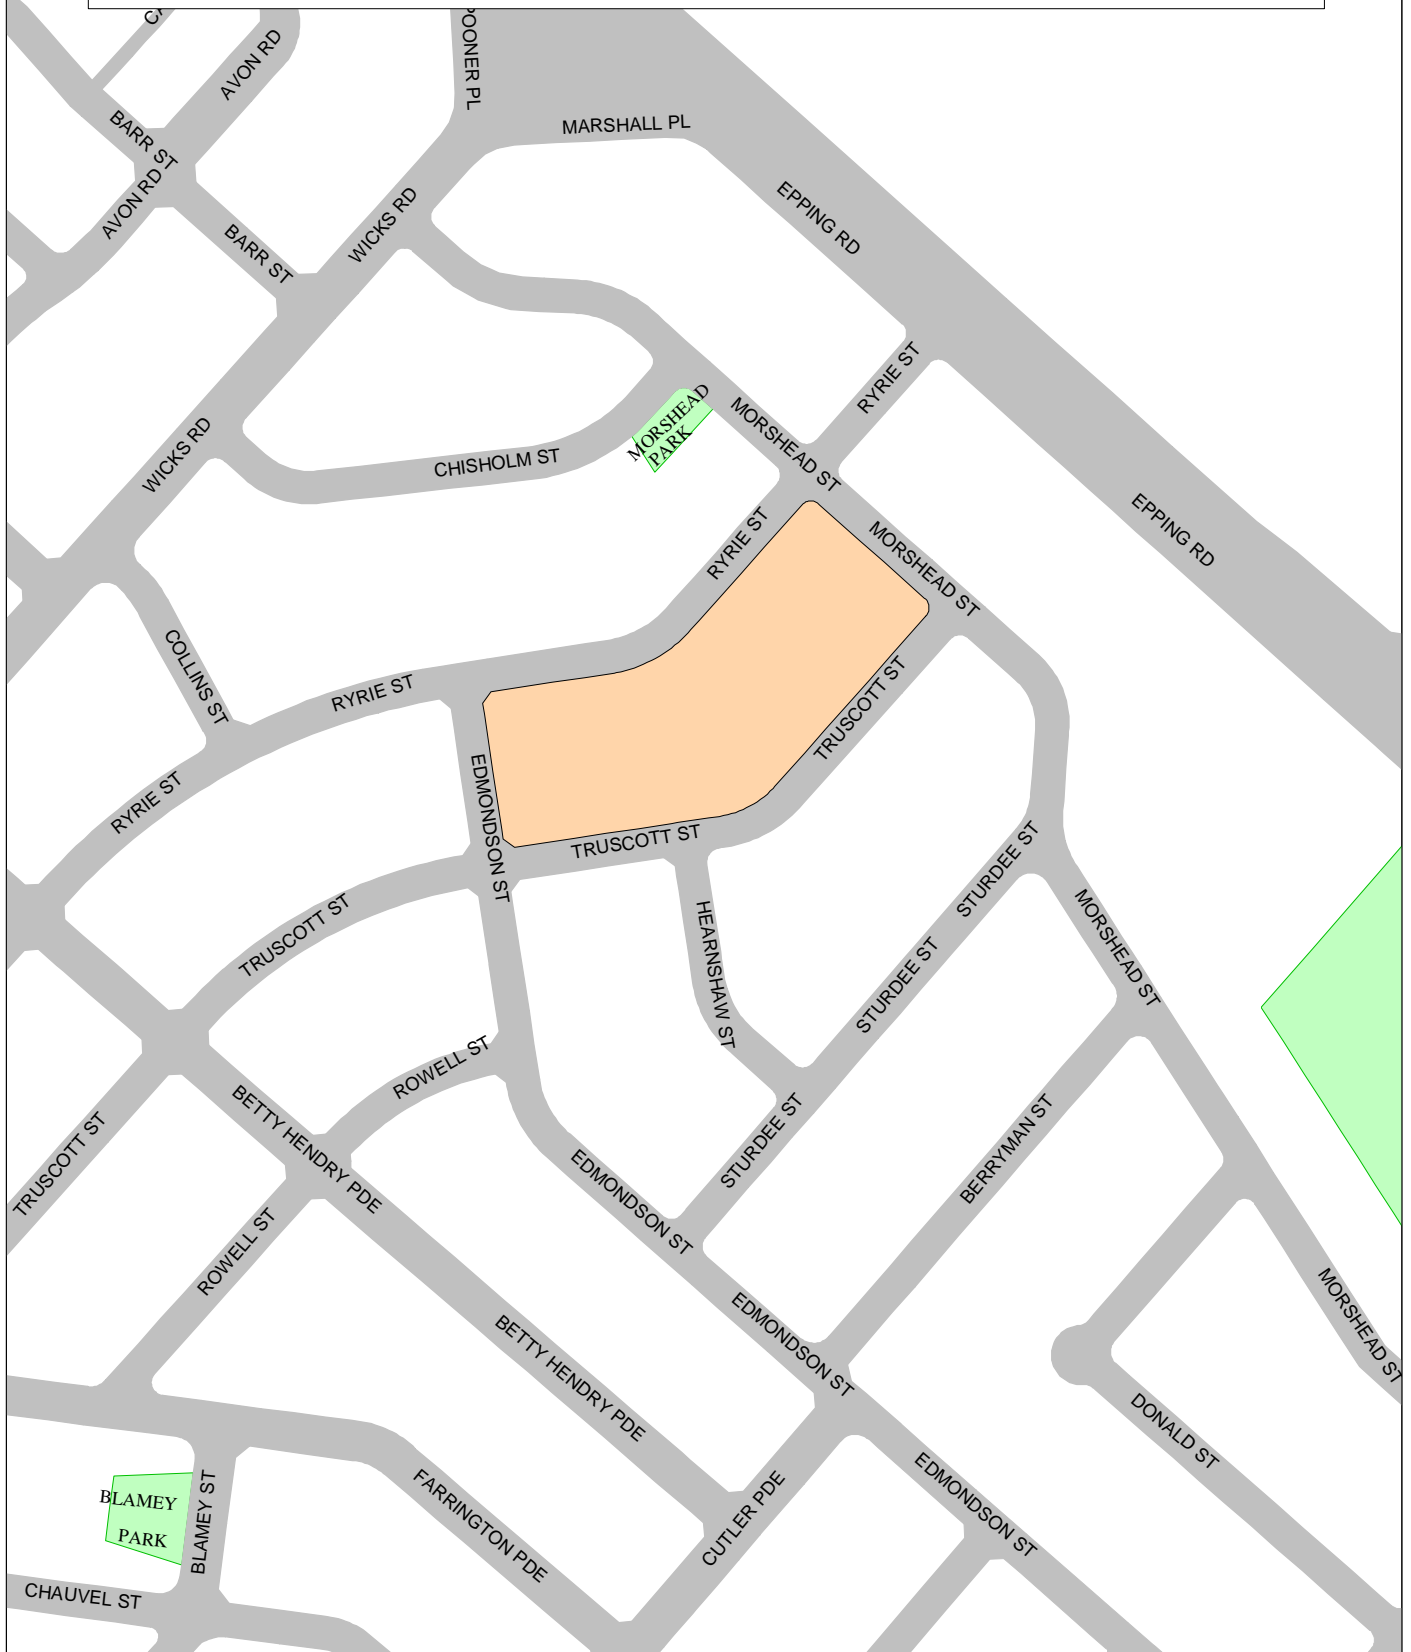

VACATION CARE CENTRES

Truscott Street Public School, Ryrie Street North Ryde

City of Ryde

Scale: 1:3500
Date: 20/01/2004

LAND INFORMATION SERVICES