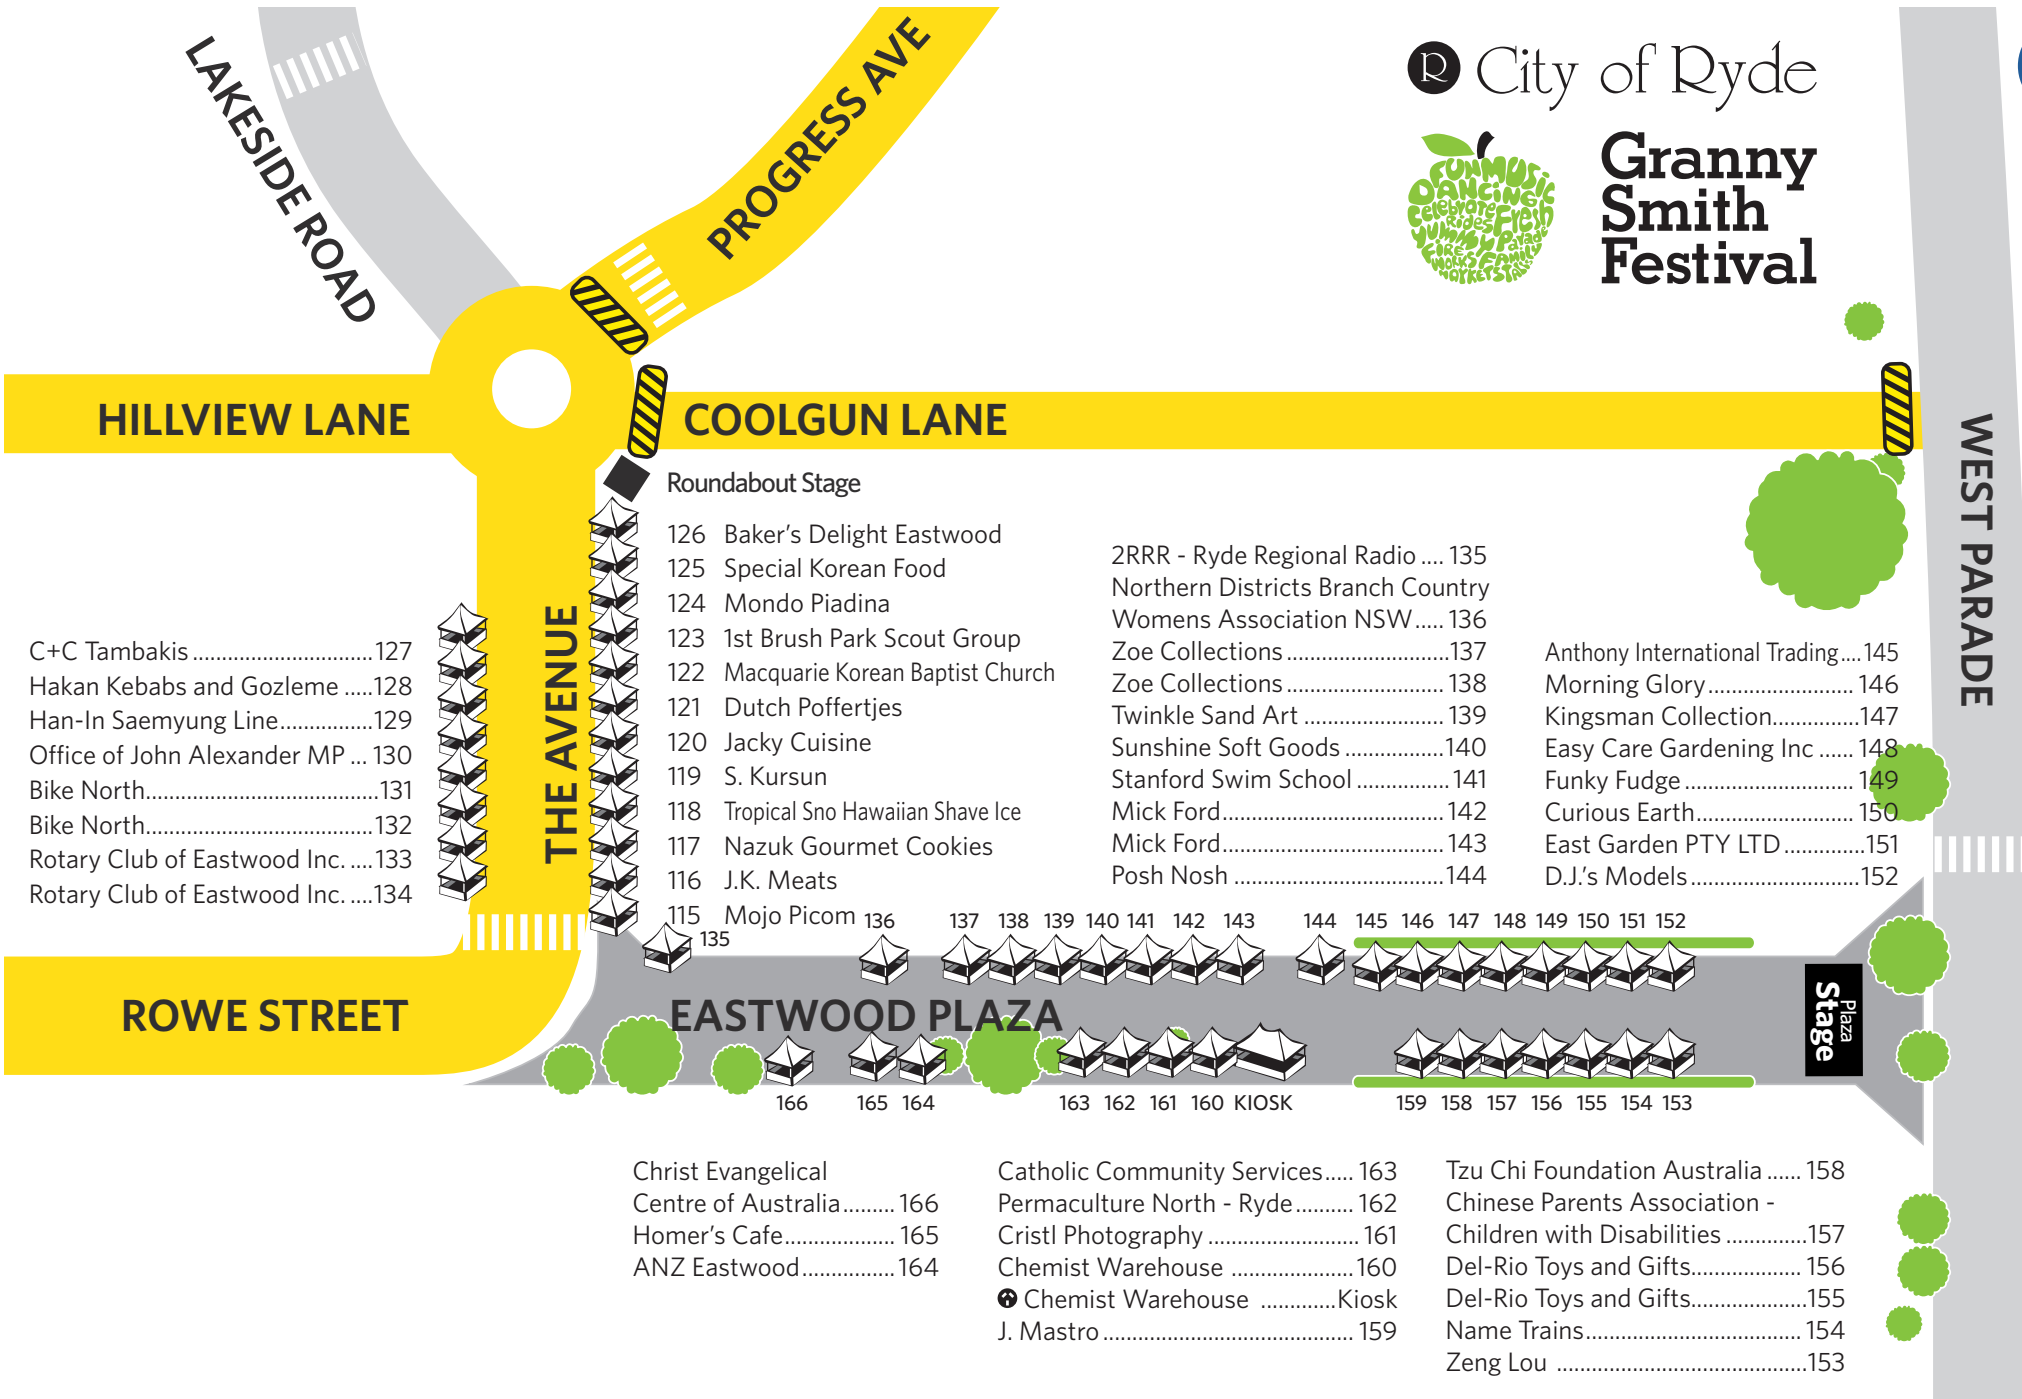

FIRE STATION

EASTWOOD PUBLIC SCHOOL

SHAFTSBURY ROAD

THE CORE STAGE

OVAL STALL HOLDERS

Pro Catering.....	1
Ed's Peruvian Cuisine.....	2
Li'l Groovers Pty Ltd.....	3
Eastwood Tamil Study Centre (ETSC)	4
Syokusamurai.....	5
Yellow Things	6
Emmy's Turkish Gozleme	7
Gelato 2U	8
Thai Time Express	9
Homers Café.....	10
The Churro Girl	11
OMG Food	12
Pizzeria on the Road	13
Naturally Juicy.....	14
Good Food Catering.....	15
Bar Coco	16
Emmy's Turkish Gozleme	17
Kalayanee Thai Cuisine.....	18
The German Kitchen	19
Bosporus Int.....	20
Korean Pancake.....	21
"Creamy Tops" Mobile Catering.....	22
Krayzee Entertainment	23
R.Thorburn.....	24
Rosehill Under 5's Playgroup.....	25-26
Flymotion (bungee).....	27
Bennelong and Surrounds Residents for Reconciliation.....	28
City of Ryde - Watch your Waste	29

Roundabout Stage

- 126 Baker's Delight Eastwood
- 125 Special Korean Food
- 124 Mondo Piadina
- 123 1st Brush Park Scout Group
- 122 Macquarie Korean Baptist Church
- 121 Dutch Poffertjes
- 120 Jacky Cuisine
- 119 S. Kursun
- 118 Tropical Sno Hawaiian Shave Ice
- 117 Nazuk Gourmet Cookies
- 116 J.K. Meats