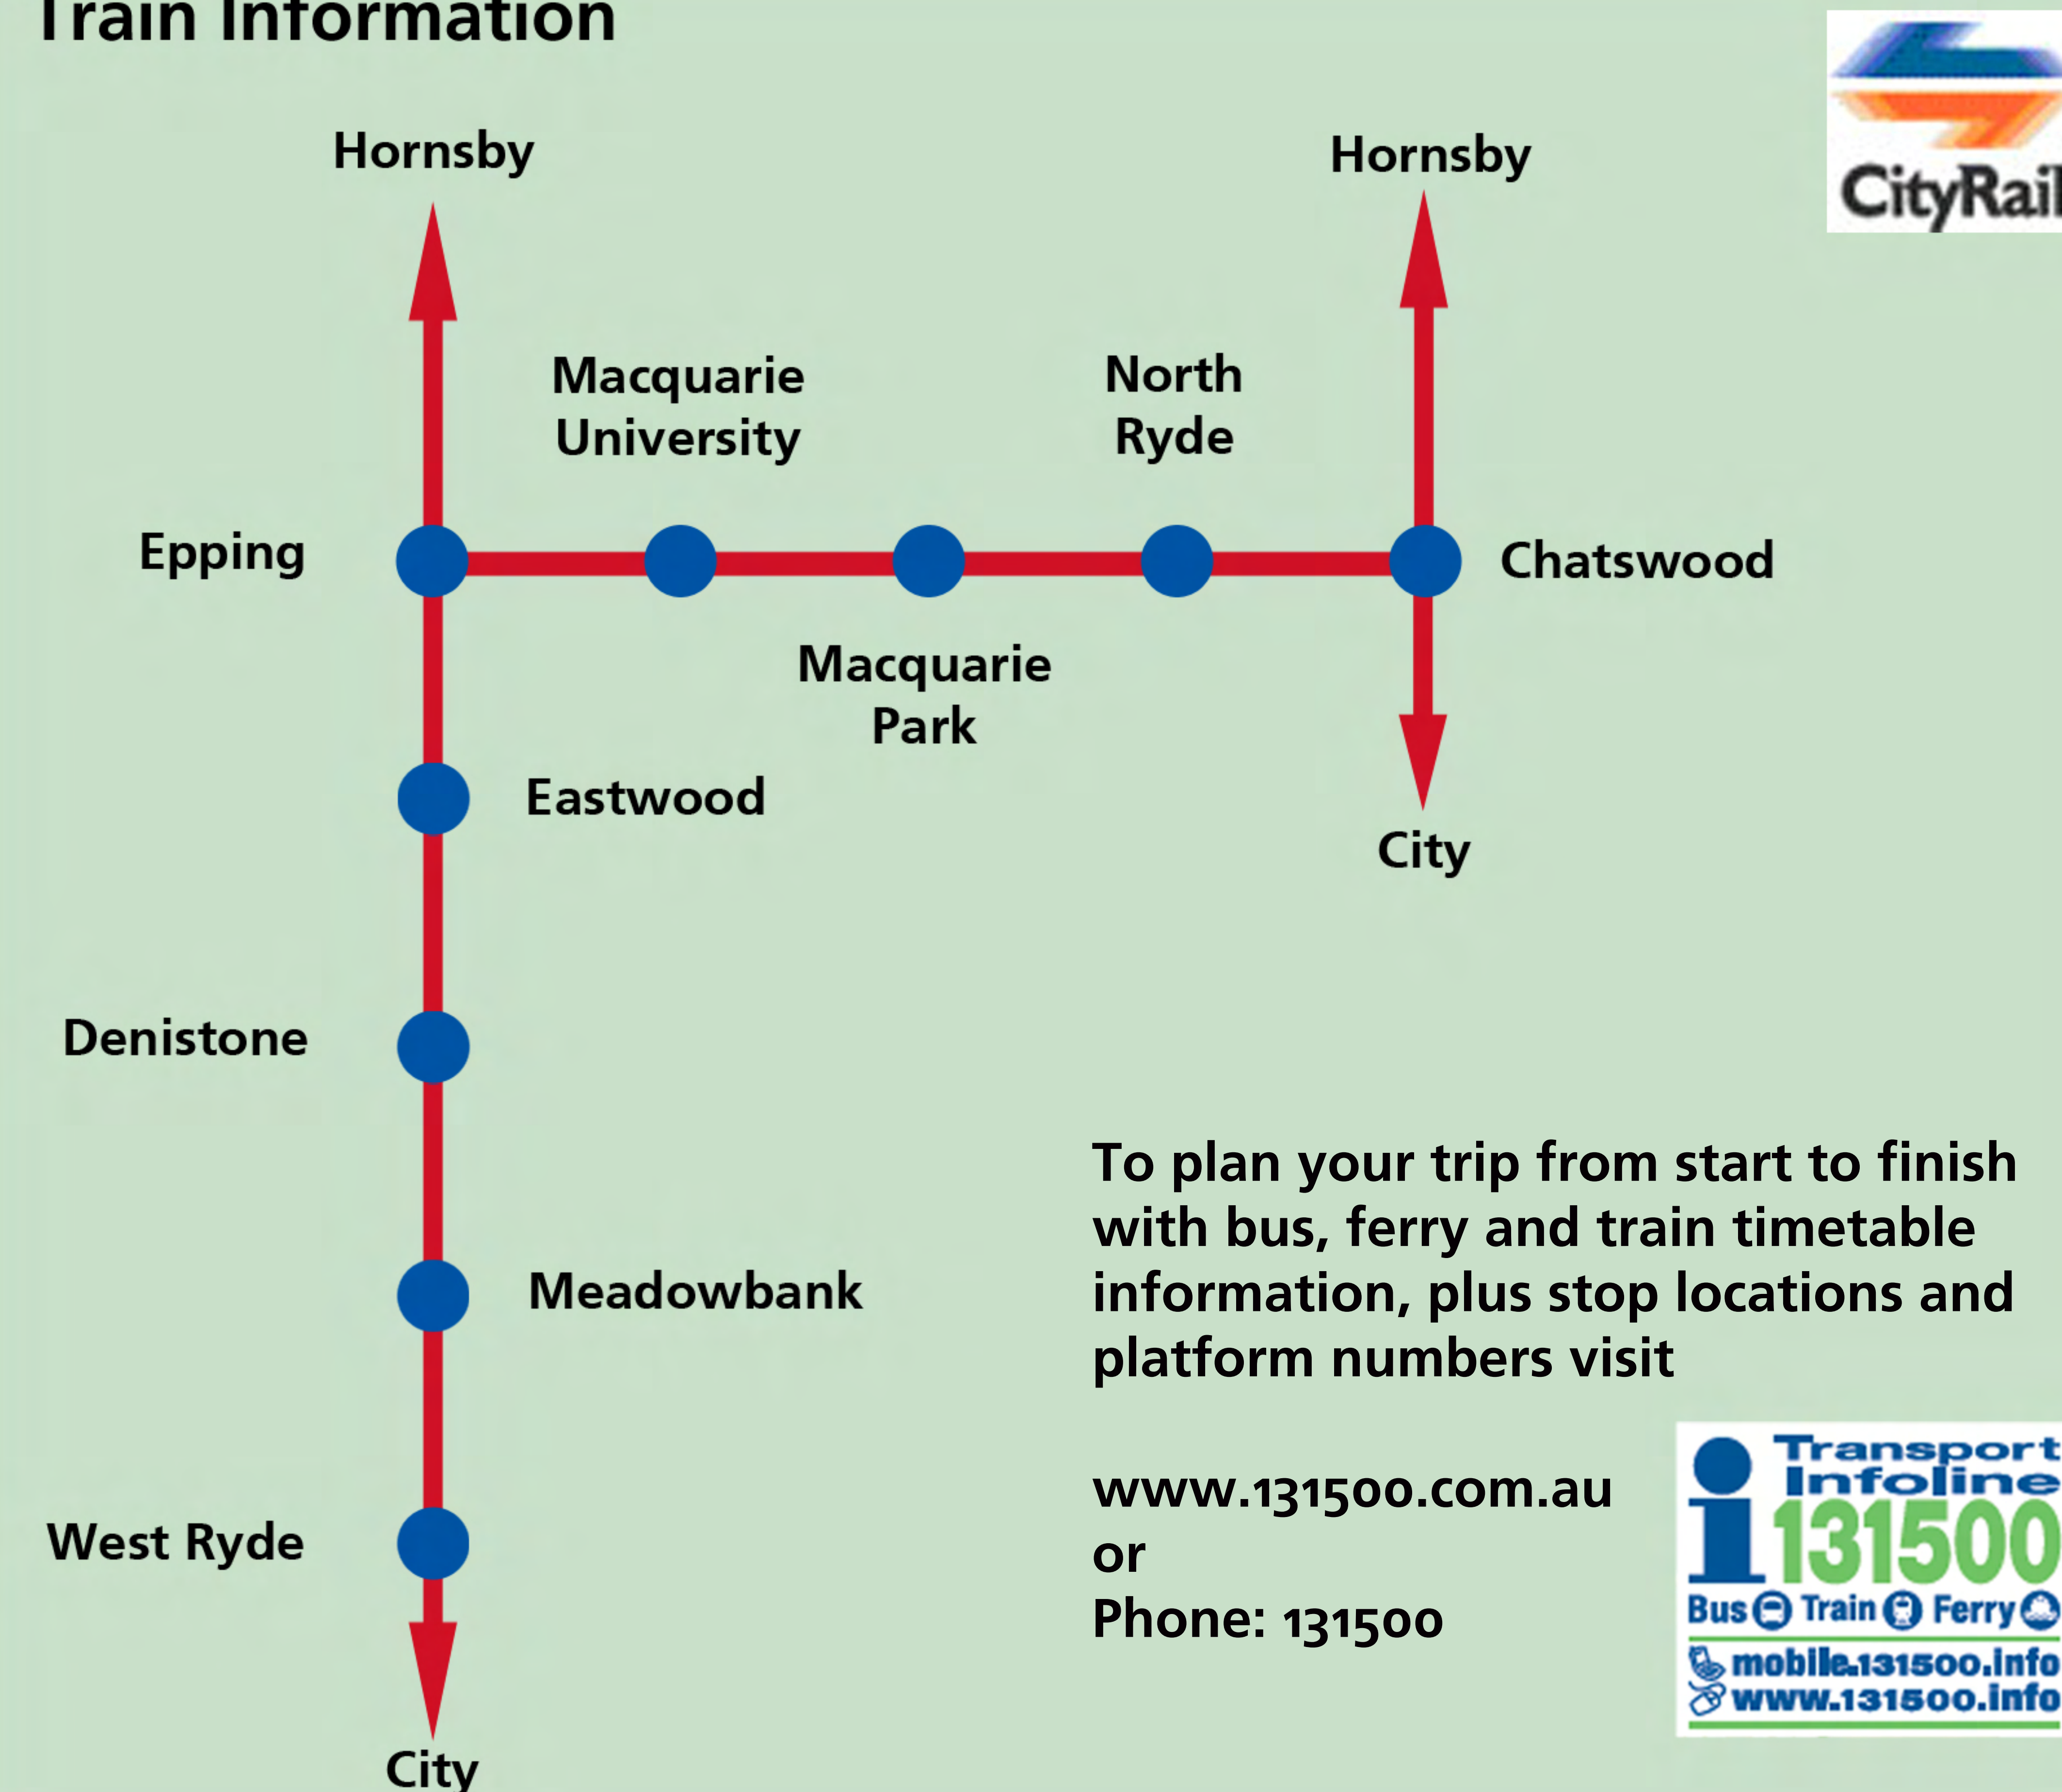

Train Information

To plan your trip from start to finish with bus, ferry and train timetable information, plus stop locations and platform numbers visit

www.131500.com.au
or
Phone: 131500