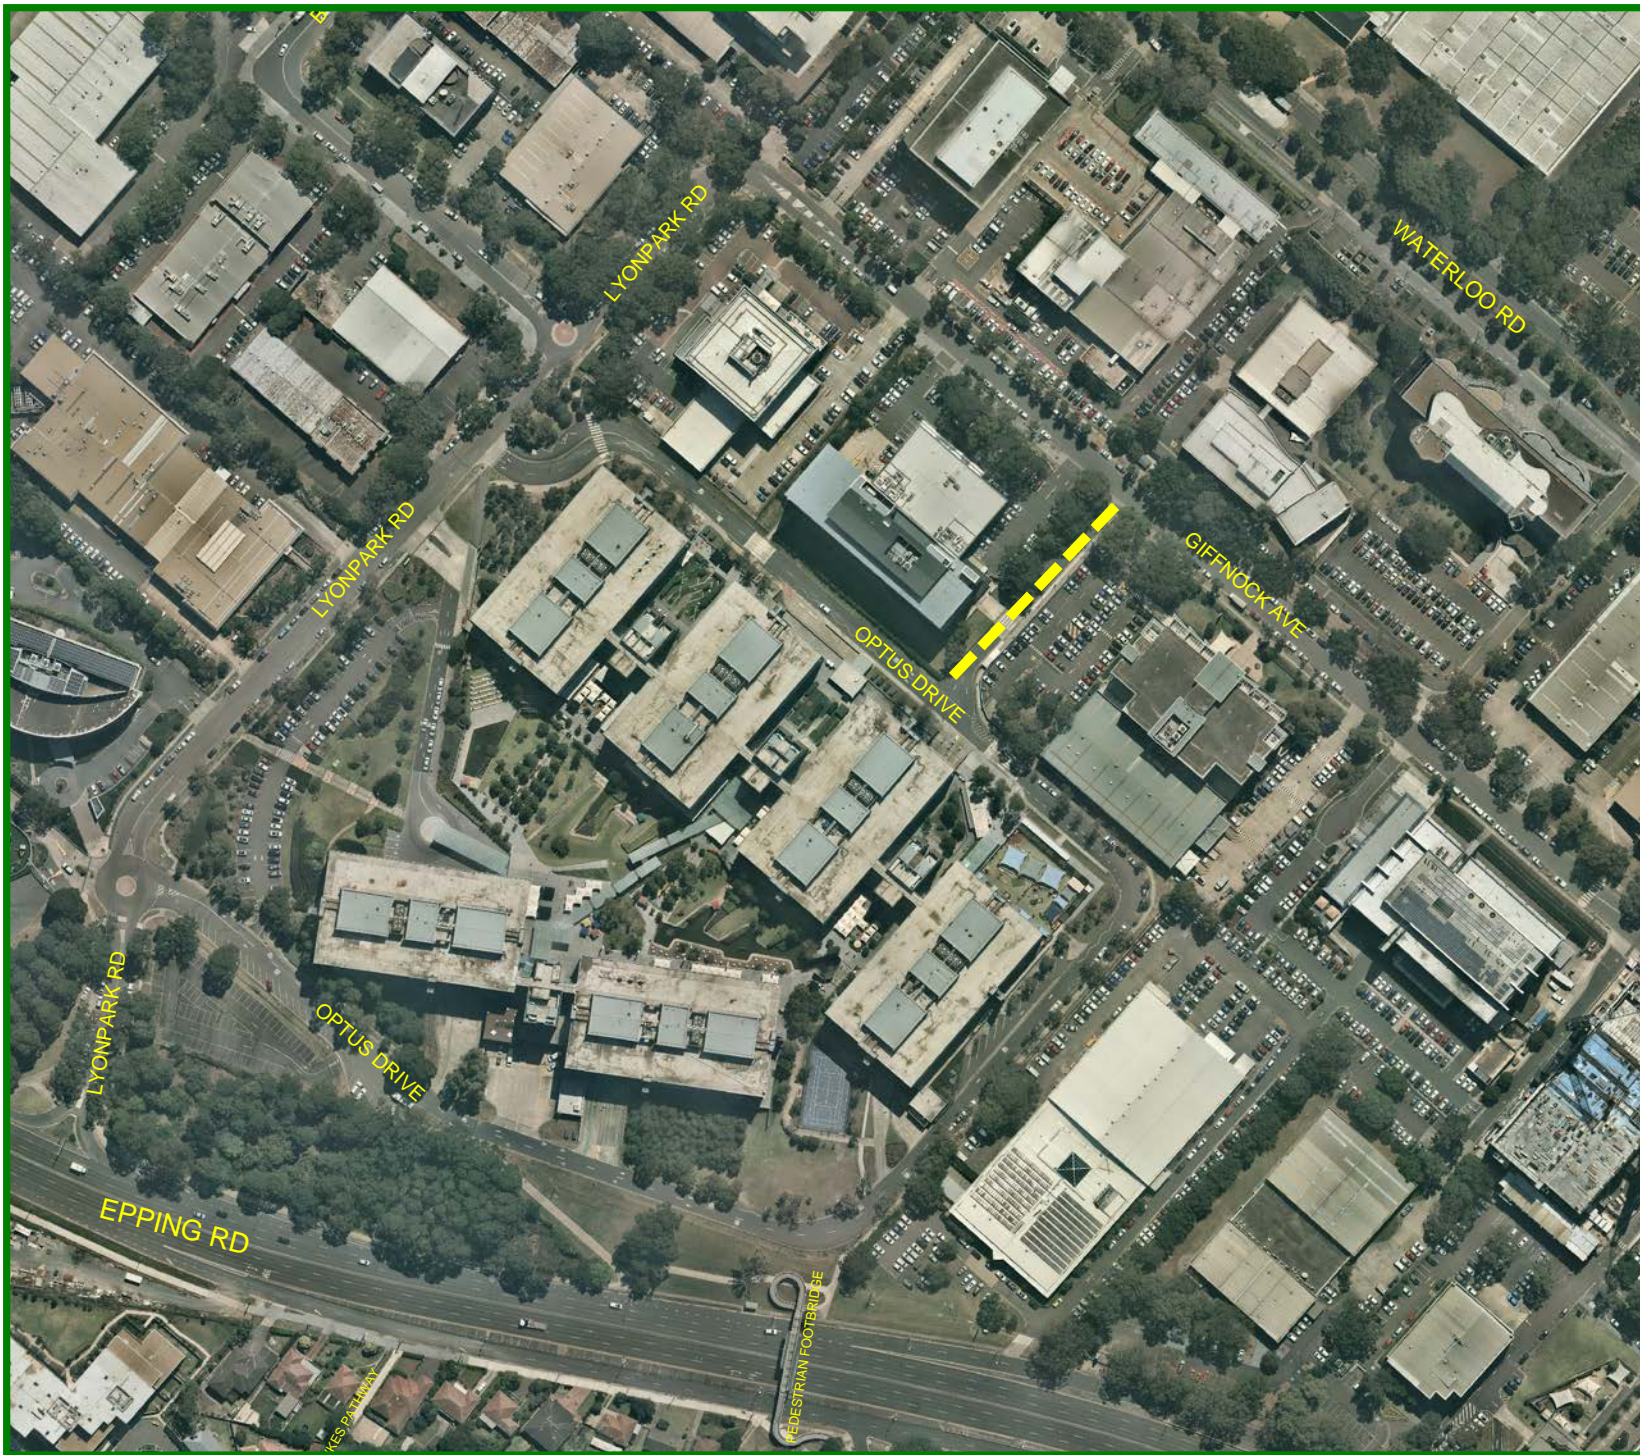

Giffnock Lane

Created by:	Land Information
Date:	01/06/2020
Scale:	1:3000 @ A4

COPYRIGHT
© City of Ryde Council 2019.
© Department Finance, Services & Innovation 2019.

DISCLAIMER
This map has been compiled from various sources and the publisher and/or contributors accept no responsibility for any injury, loss or damage arising from its use or errors or omissions therein. While all care is taken to ensure a high degree of accuracy, users are invited to notify Council of any discrepancies.