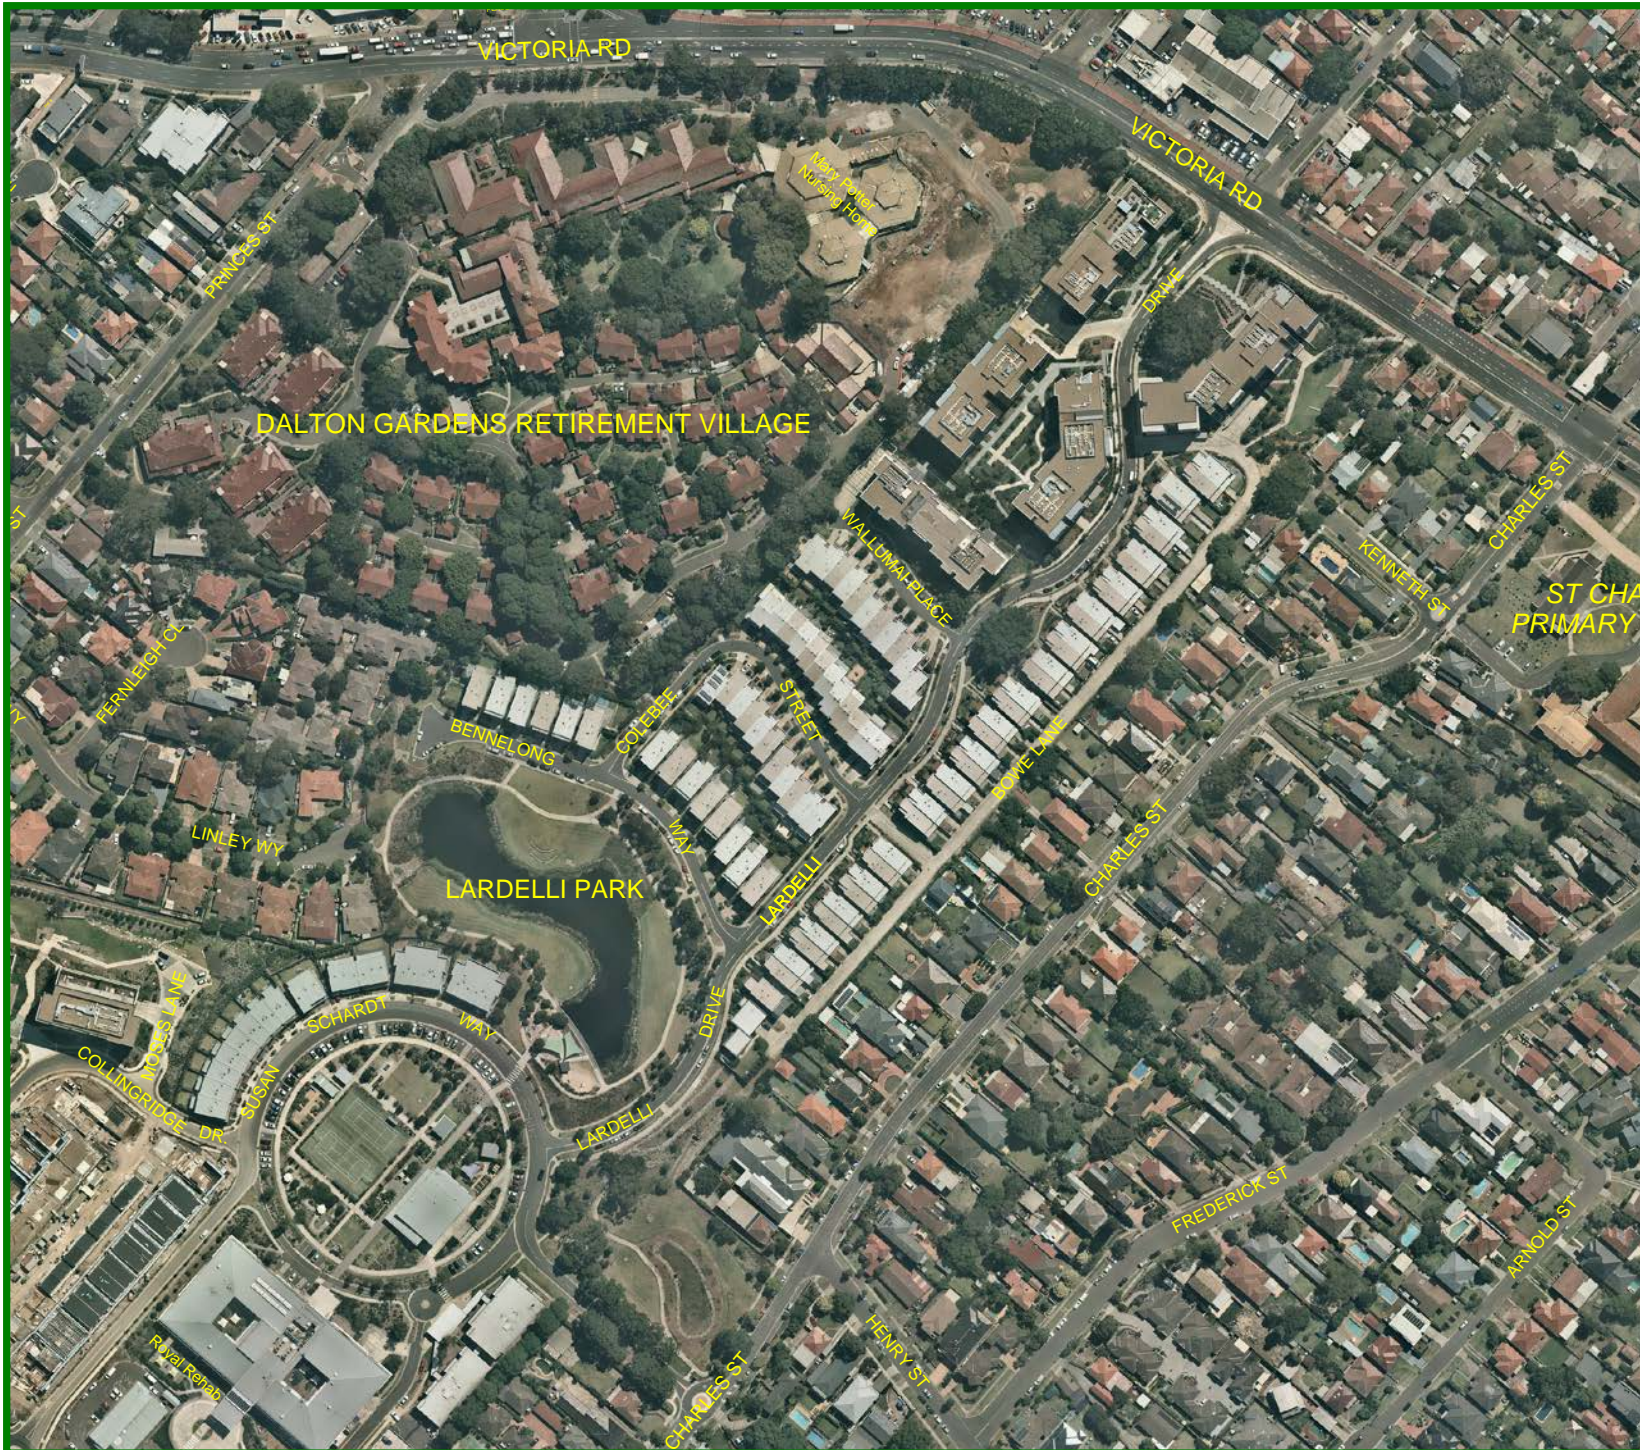

Location of Bennelong Way, Colebee Street and Lardelli Drive

Created by:	Land Information
Date:	01/06/2020
Scale:	1:3500 @ A4

COPYRIGHT
 © City of Ryde Council 2019.
 © Department Finance, Services & Innovation 2019.

DISCLAIMER
 This map has been compiled from various sources and the publisher and/or contributors accept no responsibility for any injury, loss or damage arising from its use or errors or omissions therein. While all care is taken to ensure a high degree of accuracy, users are invited to notify Council of any discrepancies.