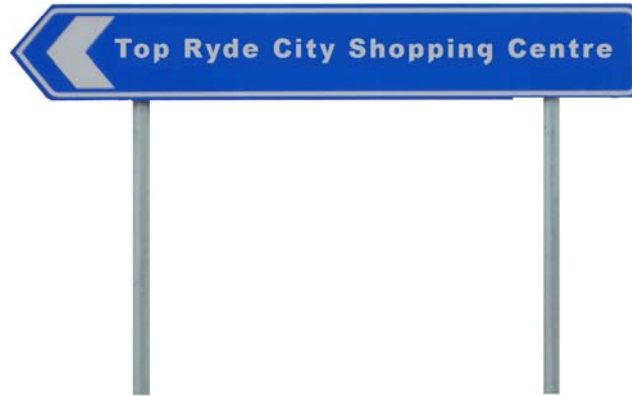

Typical Ryde City Council Signs:

Location 1 - Buffalo road, between Princes Street and Smith Street. One sided sign, facing west bound traffic.

Location 2 - Blaxland Road and Parks (behind Councils Civic Centre). One sided sign, facing east bound traffic

Location 3 - the intersection of Bowden Street and Parkes Street. One sided sign, facing east bound traffic

Location 4 - The intersection of Buffalo Road and Smith Street. Two sided sign, facing east bound and west bound traffic

Location 1 - Victoria Road, east bound, at Blaxland Road, Ryde.

Location 2 - Victoria Road, west bound, at Blaxland Road, Ryde.

Location 3 - Blaxland Road, south bound, approx. 150 metres north of Devlin Street, Ryde.

Location 7 - Lane Cove Road, south bound, at Blaxland Road, Ryde.

Location 8 - Devlin Street, north bound, approx. 100 south of Blaxland Road, Ryde.