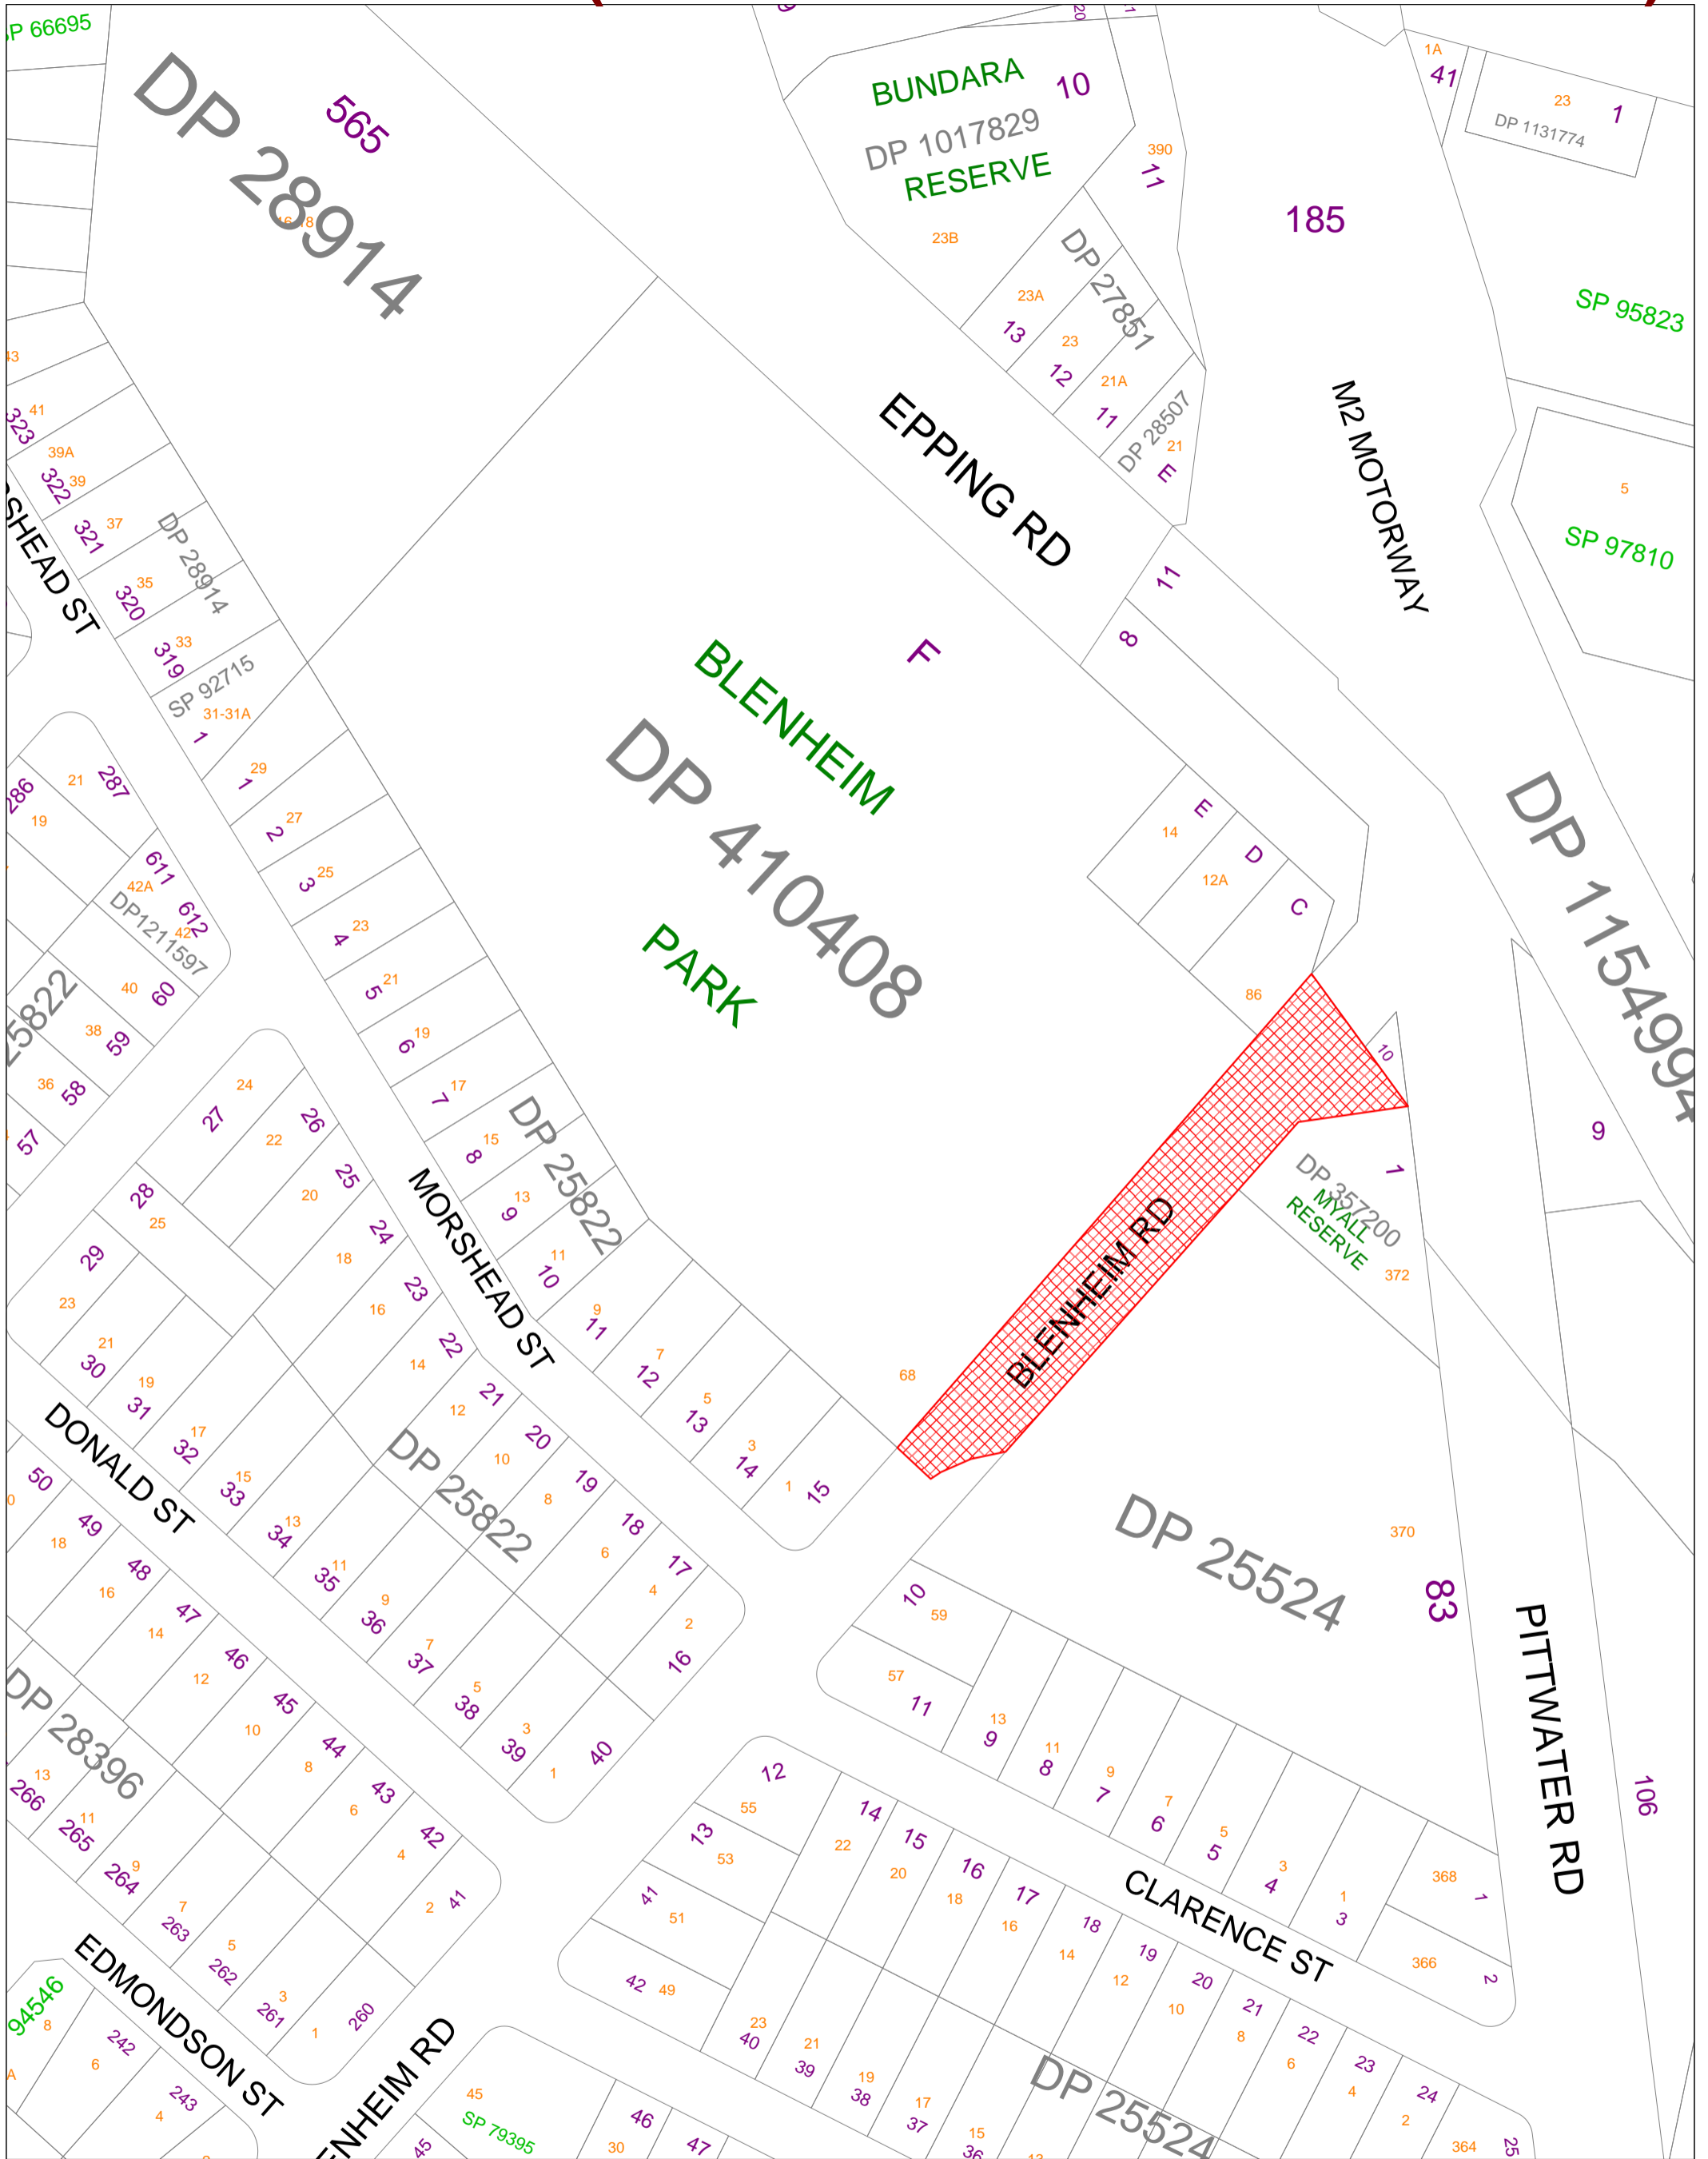

BLenheim PARK (Recommended for Road Closure).

Ryde City Council

Civic Centre, Devlin Street
RYDE NSW 2112

Locked Bag 2069
NORTH RYDE NSW 1670

Tel: 9952 8222 Fax: 9952 8070

E-mail: rydecouncil@ryde.nsw.gov.au
Web: www.ryde.nsw.gov.au

Prepared by the
CITY MANAGEMENT
INFORMATION UNIT

rydegis@ryde.nsw.gov.au

Recommended Road Closure

Date: 04/06/2020

Scale: 1:1500