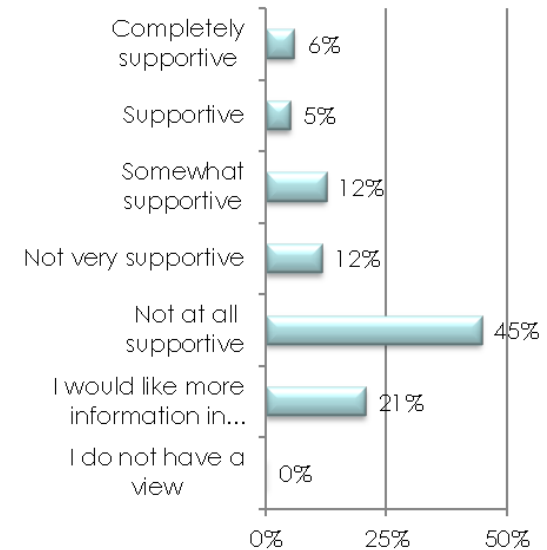

HOW SUPPORTIVE ARE YOU OF THE CITY OF RYDE BEING AMALGAMATED WITH NEARBY COUNCILS?

*Results of Amalgamation Community Consultation June 2013*

Telephone Survey

Online Survey

Workshop Poll

*(Percentages may not add up to 100% as they are rounded to the nearest percent)*

HOW SUPPORTIVE ARE YOU OF THE CITY OF RYDE BEING AMALGAMATED WITH NEARBY COUNCILS?

*Which of the following options would be your preference?*

Telephone Survey

Online Survey

Workshop Poll

*(Percentages may not add up to 100% as they are rounded to the nearest percent)*