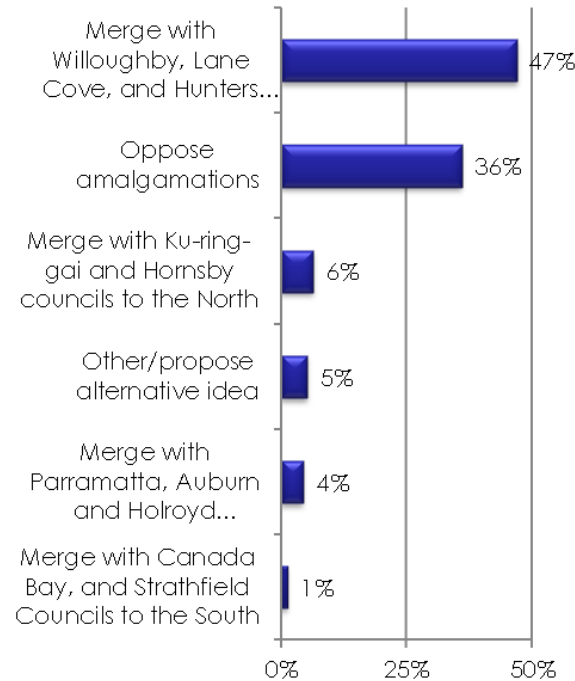

HOW SUPPORTIVE ARE YOU OF THE CITY OF RYDE BEING AMALGAMATED WITH NEARBY COUNCILS?

*Results of Amalgamation Community Consultation June 2013*

Telephone Survey

Online Survey

Workshop Poll

*(Percentages may not add up to 100% as they are rounded to the nearest percent)*

HOW SUPPORTIVE ARE YOU OF THE CITY OF RYDE BEING AMALGAMATED WITH NEARBY COUNCILS?

*Which of the following options would be your preference?*

Telephone Survey

Online Survey

Workshop Poll

*(Percentages may not add up to 100% as they are rounded to the nearest percent)*