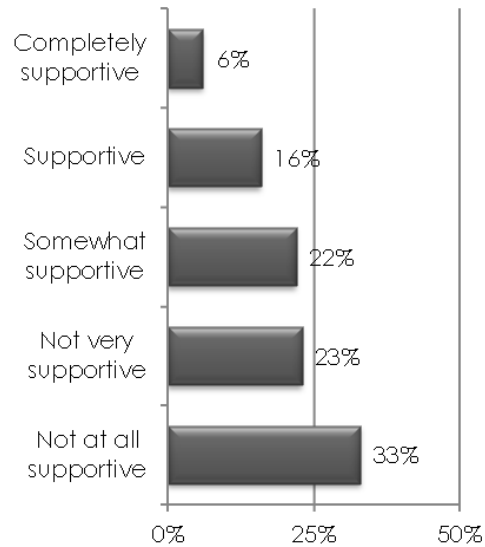

HOW SUPPORTIVE ARE YOU OF THE CITY OF RYDE BEING AMALGAMATED WITH NEARBY COUNCILS?

*Results of Amalgamation Community Consultation June 2013*

Telephone Survey

Online Survey

Workshop Poll

*(Percentages may not add up to 100% as they are rounded to the nearest percent)*

HOW SUPPORTIVE ARE YOU OF THE CITY OF RYDE BEING AMALGAMATED WITH NEARBY COUNCILS?

*Which of the following options would be your preference?*

Telephone Survey

Online Survey

Workshop Poll

*(Percentages may not add up to 100% as they are rounded to the nearest percent)*