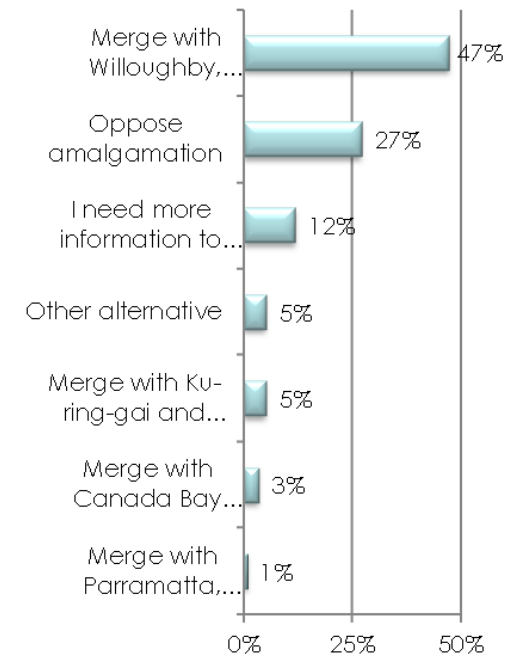

HOW SUPPORTIVE ARE YOU OF THE CITY OF RYDE BEING AMALGAMATED WITH NEARBY COUNCILS?

*Results of Amalgamation Community Consultation June 2013*

Telephone Survey

Online Survey

Workshop Poll

*(Percentages may not add up to 100% as they are rounded to the nearest percent)*

HOW SUPPORTIVE ARE YOU OF THE CITY OF RYDE BEING AMALGAMATED WITH NEARBY COUNCILS?

*Which of the following options would be your preference?*

Telephone Survey

Online Survey

Workshop Poll

*(Percentages may not add up to 100% as they are rounded to the nearest percent)*