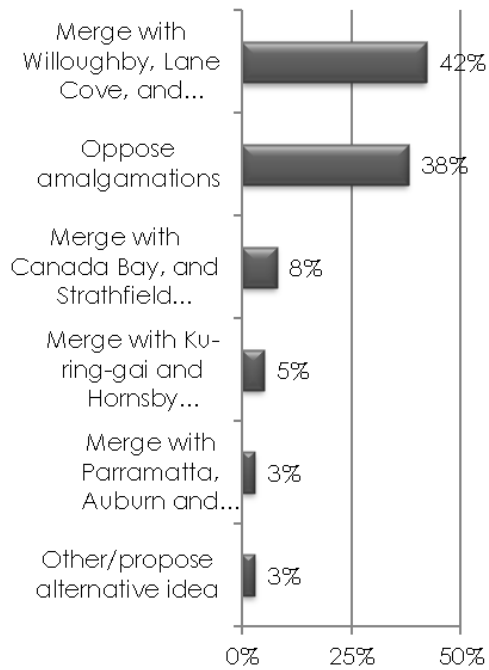

HOW SUPPORTIVE ARE YOU OF THE CITY OF RYDE BEING AMALGAMATED WITH NEARBY COUNCILS?

*Results of Amalgamation Community Consultation June 2013*

Telephone Survey

Online Survey

Workshop Poll

*(Percentages may not add up to 100% as they are rounded to the nearest percent)*

HOW SUPPORTIVE ARE YOU OF THE CITY OF RYDE BEING AMALGAMATED WITH NEARBY COUNCILS?

*Which of the following options would be your preference?*

Telephone Survey

Online Survey

Workshop Poll

*(Percentages may not add up to 100% as they are rounded to the nearest percent)*