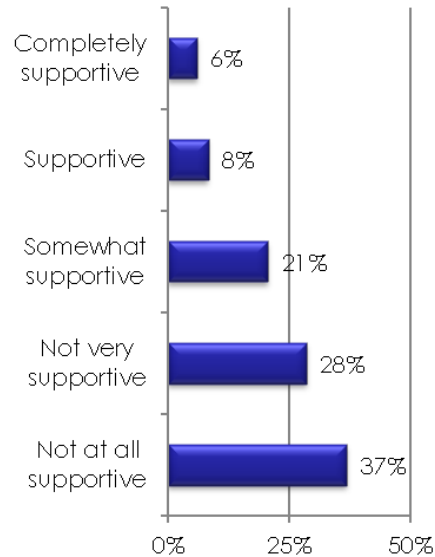

HOW SUPPORTIVE ARE YOU OF THE CITY OF RYDE BEING AMALGAMATED WITH NEARBY COUNCILS?

*Results of Amalgamation Community Consultation June 2013*

Telephone Survey

Online Survey

Workshop Poll

*(Percentages may not add up to 100% as they are rounded to the nearest percent)*

HOW SUPPORTIVE ARE YOU OF THE CITY OF RYDE BEING AMALGAMATED WITH NEARBY COUNCILS?

*Which of the following options would be your preference?*

Telephone Survey

Online Survey

Workshop Poll

*(Percentages may not add up to 100% as they are rounded to the nearest percent)*