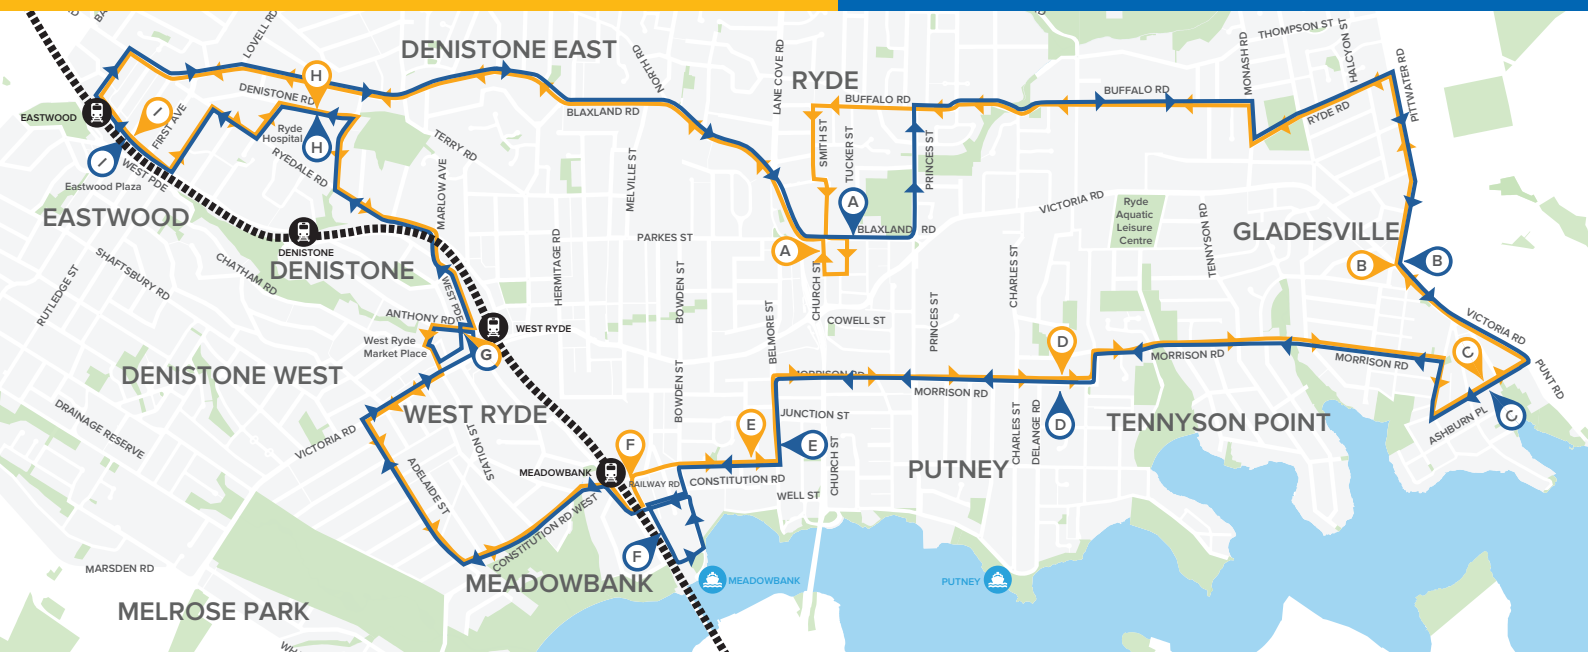

City of Ryde Shop Ryder

**EXTENDED
TIMETABLE**

ADDITIONAL STOPS

In addition to these designated Shop Ryder stops, you can catch the SHOP RYDER from any STA bus stop along the route. Please signal the driver clearly.

ROUTE 1 MEADOWBANK TO WEST RYDE VIA GLADESVILLE, TOP RYDE CITY, EASTWOOD AND RYDE HOSPITAL

30 min stopover will take place at Meadowbank Station

STOP	Saturday 15 October - Granny Smith Festival									
F Meadowbank Station	8.30	9.30	10.30	11.30 # 12.00	1.00	2.00	3.00# 3.30	4.30	5.30	
E Crowle Home	8.31	9.31	10.31	12.01	1.01	2.01	3.31	4.31	5.31	
D Putney Shops	8.37	9.37	10.37	12.07	1.07	2.07	3.37	4.37	5.37	
C Ashburn House Aged Care	8.44	9.44	10.44	12.14	1.14	2.14	3.44	4.44	5.44	
B Gladesville shops then Gladesville Library	8.46	9.46	10.46	12.16	1.16	2.16	3.46	4.46	5.46	
A Top Ryde City shopping centre	9.00	10.00	11.00	12.30	1.30	2.30	4.00	5.00	6.00	
I Eastwood Station	9.10	10.10	11.10	12.40	1.40	2.40	4.10	5.10	6.10	
H Ryde Hospital	9.14	10.14	11.14	12.44	1.44	2.44	4.14	5.14	6.14	
G West Ryde	9.17	10.17	11.17	12.47	1.47	2.47	4.18	5.18	6.18	

ROUTE 2 TOP RYDE CITY TO EASTWOOD VIA GLADESVILLE, MEADOWBANK, WEST RYDE AND RYDE HOSPITAL

● 30 min stopover will take place at Top Ryde City

STOP	Saturday 15 October - Granny Smith Festival									
A Top Ryde City shopping centre	8.30	9.30	10.30	11.30 ● 12.00	1.00	2.00	3.00 ● 3.30	4.30	5.30	
B Gladesville Library then Gladesville shops	8.41	9.41	10.41	12.11	1.11	2.11	3.41	4.41	5.41	
C Ashburn House Aged Care	8.46	9.46	10.46	12.16	1.16	2.16	3.46	4.46	5.46	
D Putney Shops	8.50	9.50	10.50	12.20	1.20	2.20	3.50	4.50	5.50	
E Crowle Home	8.55	9.55	10.55	12.25	1.25	2.26	3.56	4.56	5.56	
F Meadowbank – Shepherds Bay Shops	8.58	9.58	10.58	12.28	1.28	2.29	3.59	4.59	5.59	
G West Ryde	9.10	10.10	11.10	12.40	1.40	2.41	4.11	5.11	6.11	
H Ryde Hospital	9.15	10.15	11.15	12.45	1.45	2.46	4.16	5.16	6.16	
I Eastwood Station	9.19	10.19	11.19	12.49	1.49	2.49	4.19	5.19	6.19