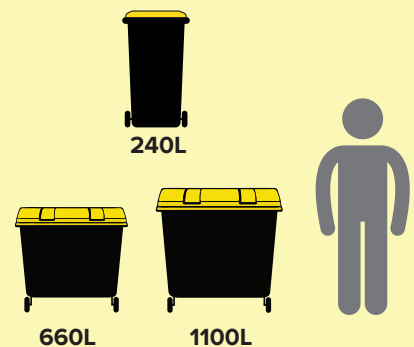

Post: Locked Bag 2069, Ryde NSW 1670

In person: Customer Service
1 Pope Street, Ryde NSW

Collection Services Available

General Waste

- Bin sizes range from 240 litres to 1100 litres
- Collection frequencies range from fortnightly to daily (Monday - Friday)*
- Acceptable material for the waste bin includes:
 - Food scraps
 - Plastic wrapping and plastic bags
 - Paper towels
 - Non-recyclable material

Mixed Recycling and Paper & Cardboard

- Bin sizes range from 240 litres to 1100 litres
- Collection frequencies range from fortnightly to daily (Monday - Friday)*
- Up to 50% cheaper than the general waste collection service
- Acceptable material for the waste bin includes:
 - Paper and cardboard
 - Glass bottles and jars
 - Aluminium, steel, and aerosol cans
 - Plastic bottles and containers, water bottles, and take away containers

Items are not to be bagged

Garden Organics

- 240 litre bin available with a fortnightly collection only
- Up to 50% cheaper than the general waste collection service
- Acceptable material for the garden organics bin includes:
 - Grass, weeds, and lawn clippings
 - Bark, leaves, and small branches