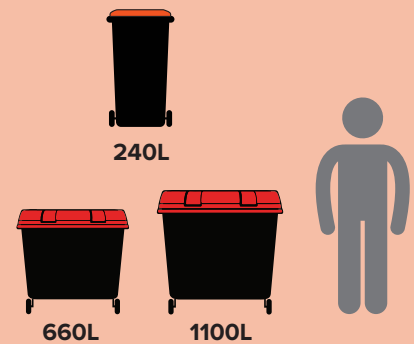

Post: Locked Bag 2069, Ryde NSW 1670

In person: Customer Service
1 Pope Street, Ryde NSW

Collection Services Available

General Waste

- Bin sizes range from 240 litres to 1100 litres
- Collection frequencies range from fortnightly to daily (Monday - Friday)*
- Acceptable material for the waste bin includes:
 - Food scraps
 - Plastic wrapping and plastic bags
 - Paper towels
 - Non-recyclable material

Mixed Recycling and Paper & Cardboard

- Bin sizes range from 240 litres to 1100 litres
- Collection frequencies range from fortnightly to daily (Monday - Friday)*
- Up to 50% cheaper than the general waste collection service
- Acceptable material for the waste bin includes:
 - Paper and cardboard
 - Glass bottles and jars
 - Aluminium, steel, and aerosol cans
 - Plastic bottles and containers, water bottles, and take away containers