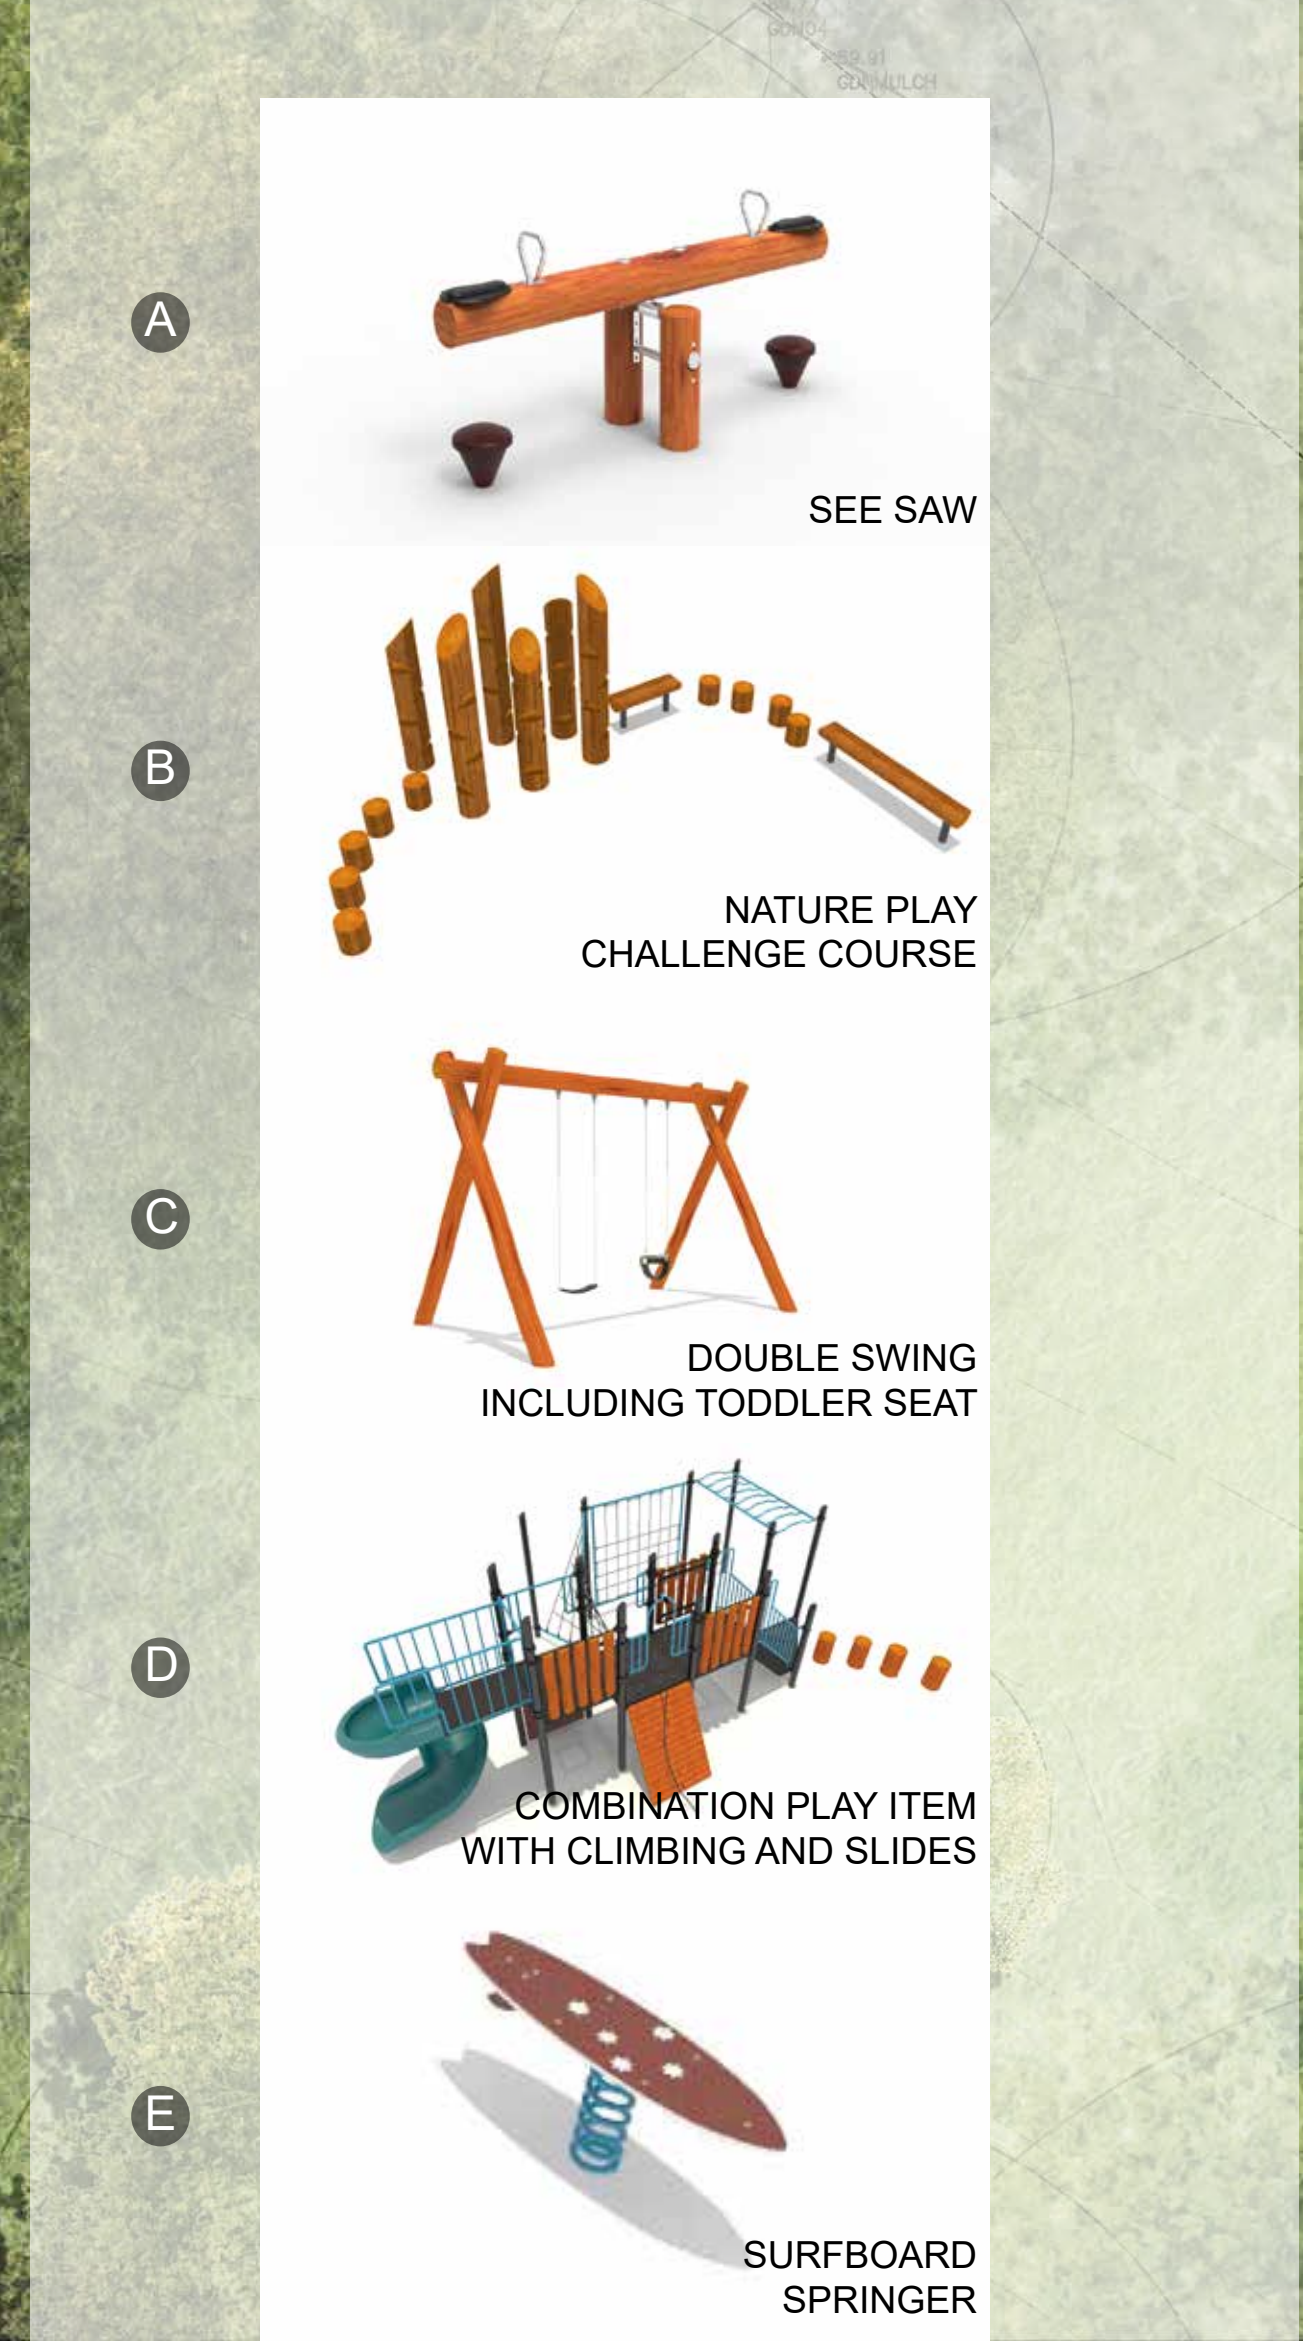

**SITE LOCATION & ANALYSIS PLAN**

**PLAY EQUIPMENT (INDICATIVE ONLY)**

**LANDSCAPE ELEMENTS**

MULTIPLE PLAY EQUIPMENT PLAY AREA

CONCRETE PATH

NATURAL PLAY AREA

GRASSY KICK AREA

BUS STATION

EXISTING STEP TO  
PUBLIC TRANSPORT

CONCRETE PATH

REST AREA

NATURAL PLAY AREA

MONTESSORI SENSORY PATH & GRASSY KICK AREA