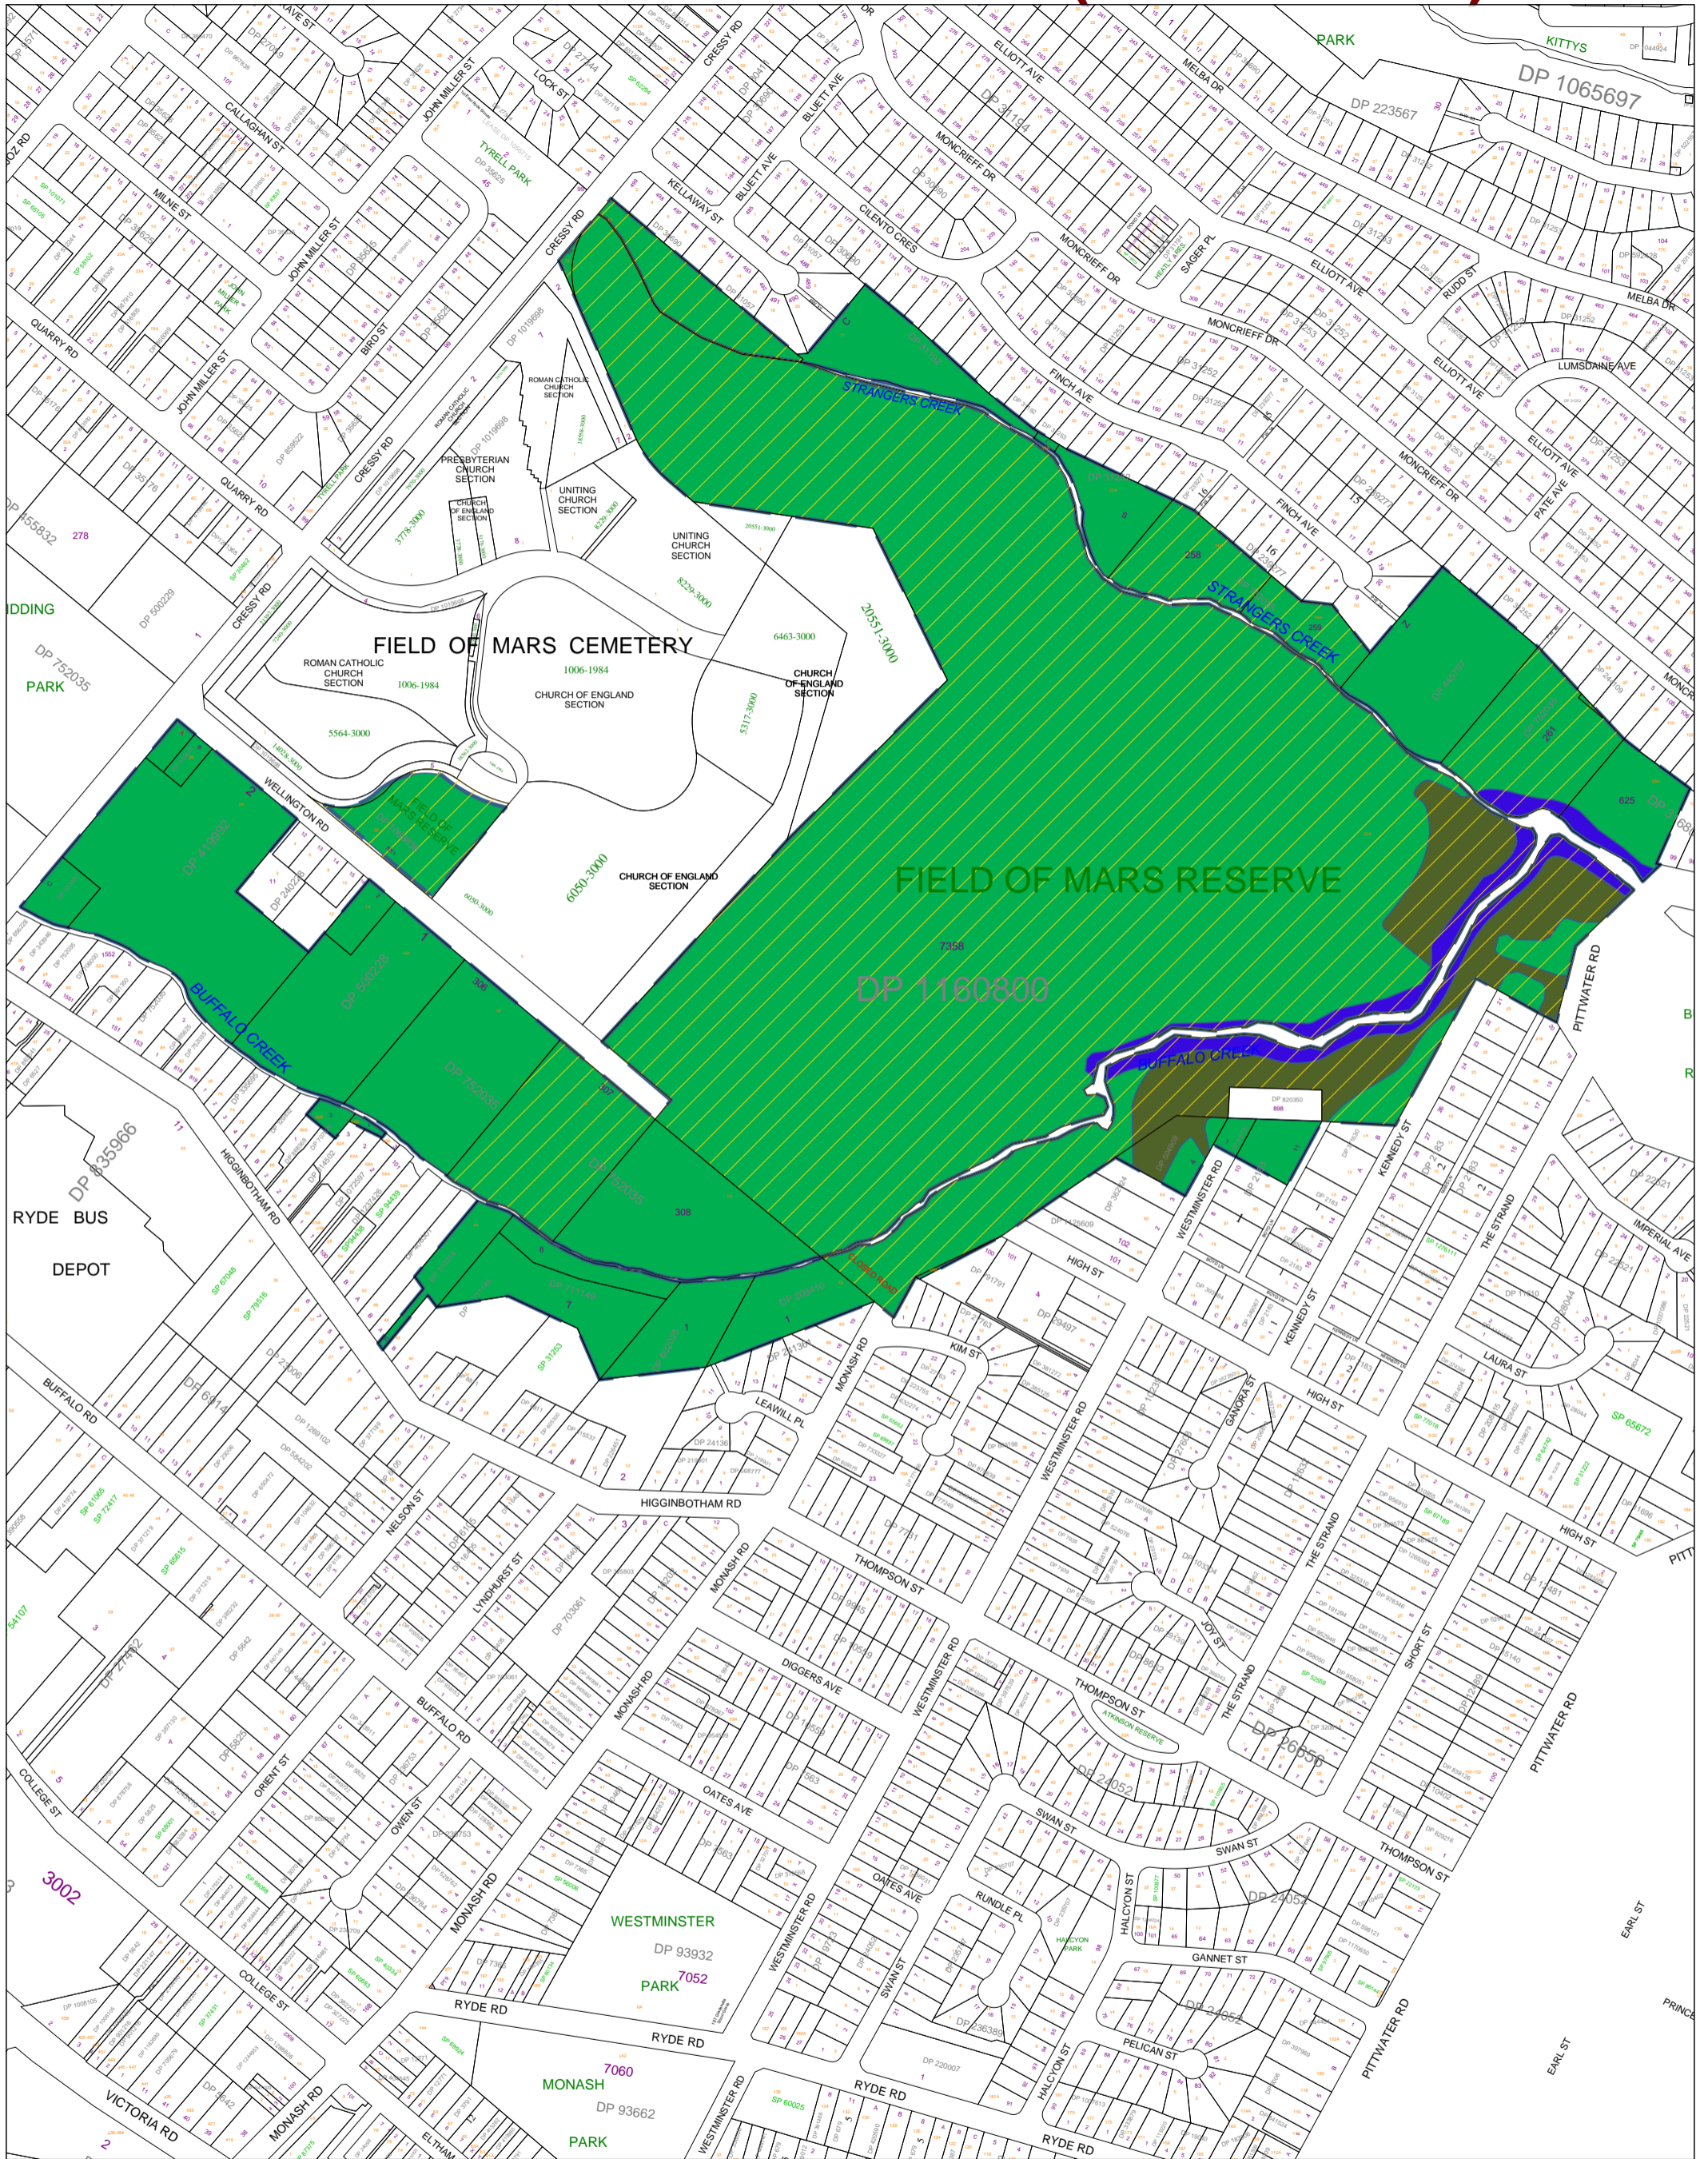

# FIELD OF MARS RESERVE (PROPOSED)

## Community Land Categorisation Legend

	General Community Use		Natural Areas - Wetlands
	Natural Areas - Bushland		Parks
	Natural Areas - Escarpment		Sportsgrounds
	Natural Areas - Foreshore		Park Boundary
	Natural Areas - Watercourse		Crown Land