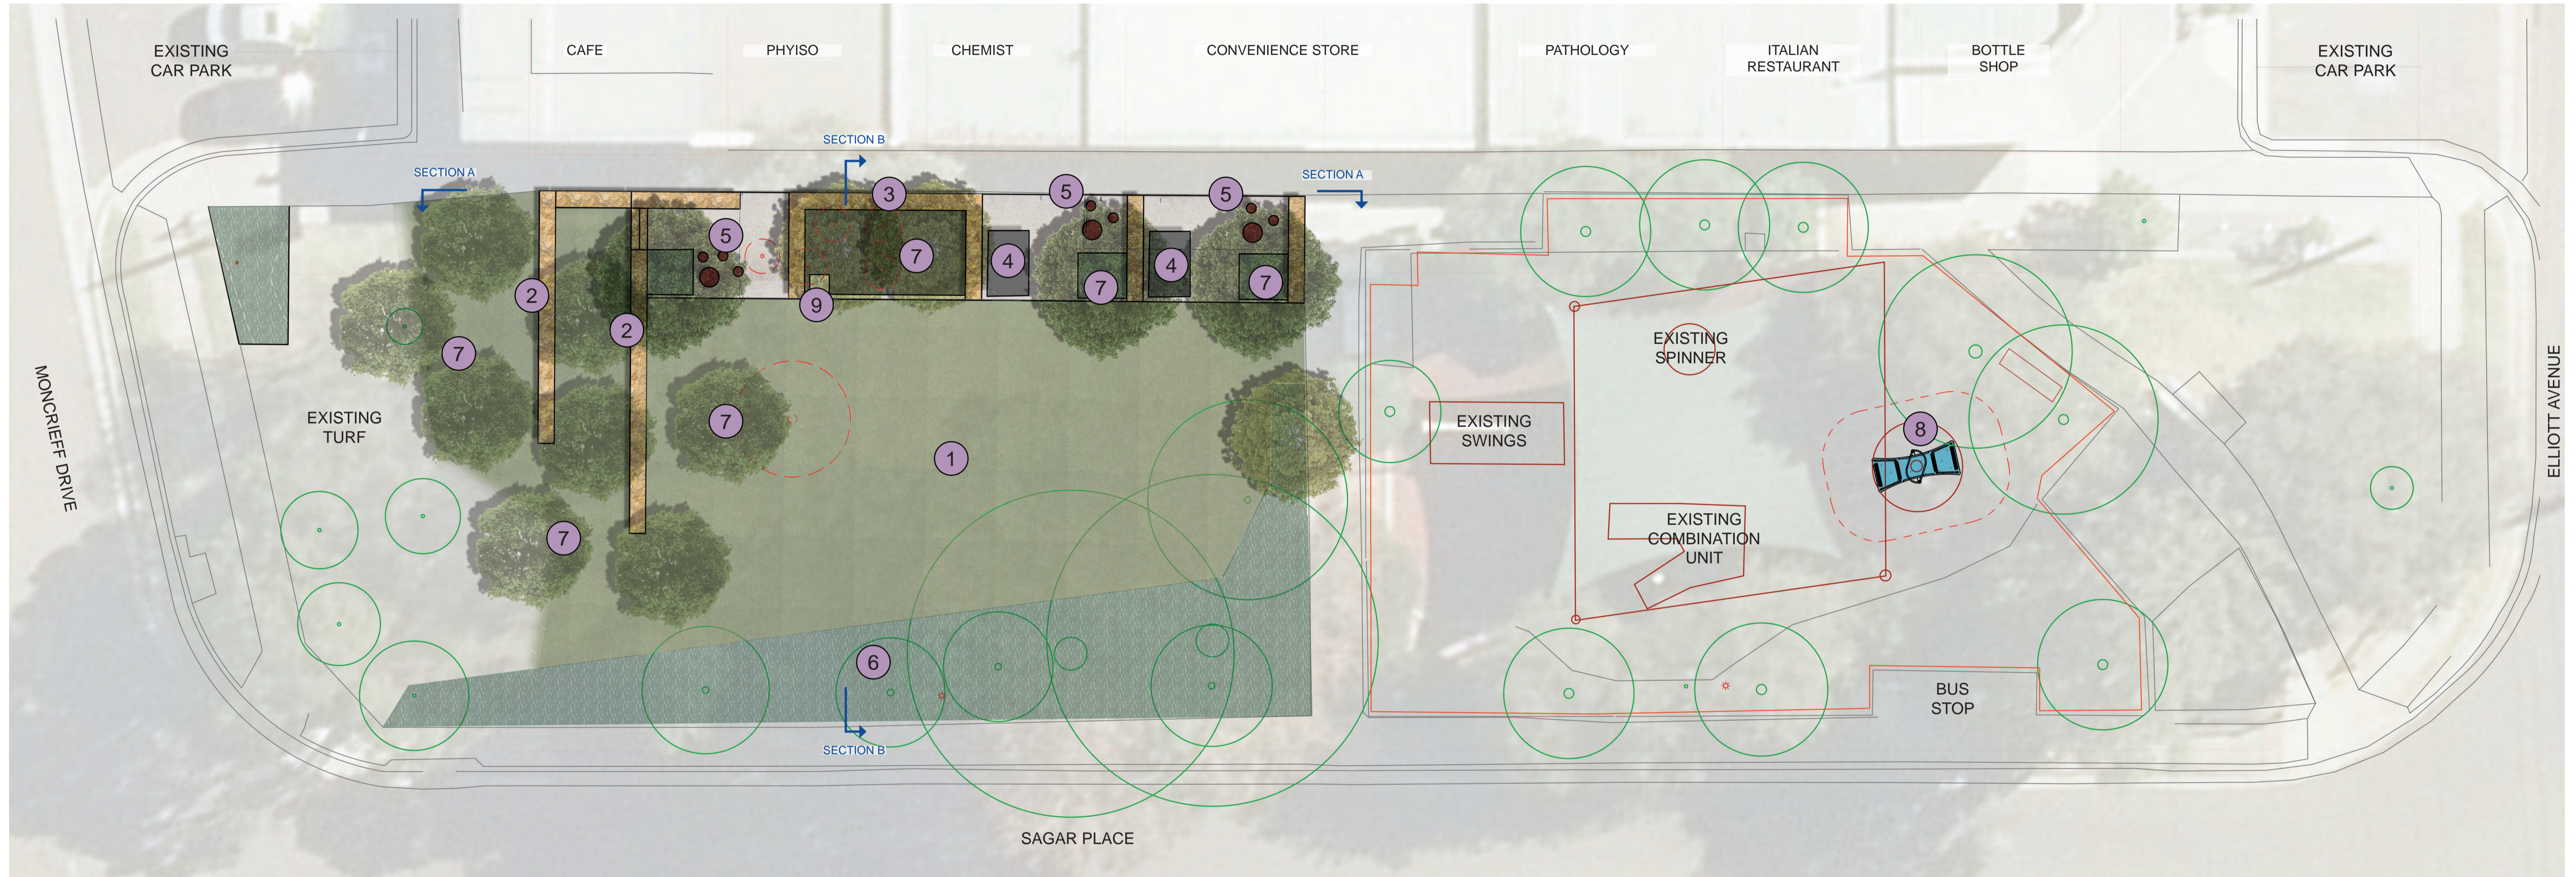

LEGEND KEY

1. LEVEL TURF AREA
2. SANDSTONE TERRACE SEATING
3. SEAT WITH BACKREST ON SANDSTONE WALL
4. RELOCATED EXISTING PICNIC TABLES WITH FIXED CHESS BOARDS
5. COLOURED SEATING STOOLS TO PROVIDE INFORMAL SOCIAL ZONE
6. MASS PLANTED EMBANKMENT AS BUFFER TO SAGAR PLACE
7. NEW TREE PLANTING TO INCREASE SHADE AND GREENERY
8. NEW ACCESSIBLE SEE-SAW IN PLAYGROUND
9. DRINKING FOUNTAIN WITH DOG BOWL

PLAN LEGEND

-  TURF
-  CONCRETE
-  MASS PLANTING
-  FIXED SEATING STOOL
-  SANDSTONE BLOCK RETAINING
-  PROPOSED TREE
-  EXISTING TREE RETAINED
-  EXISTING TREE REMOVED

INDICATIVE IMAGES: OPTIONAL ACCESSIBLE PLAY EQUIPMENT - CHILDREN

SECTION A - THROUGH PROPOSED ACTIVITY ZONE  
1:50

SECTION B - THROUGH PROPOSED ACTIVITY ZONE  
1:50