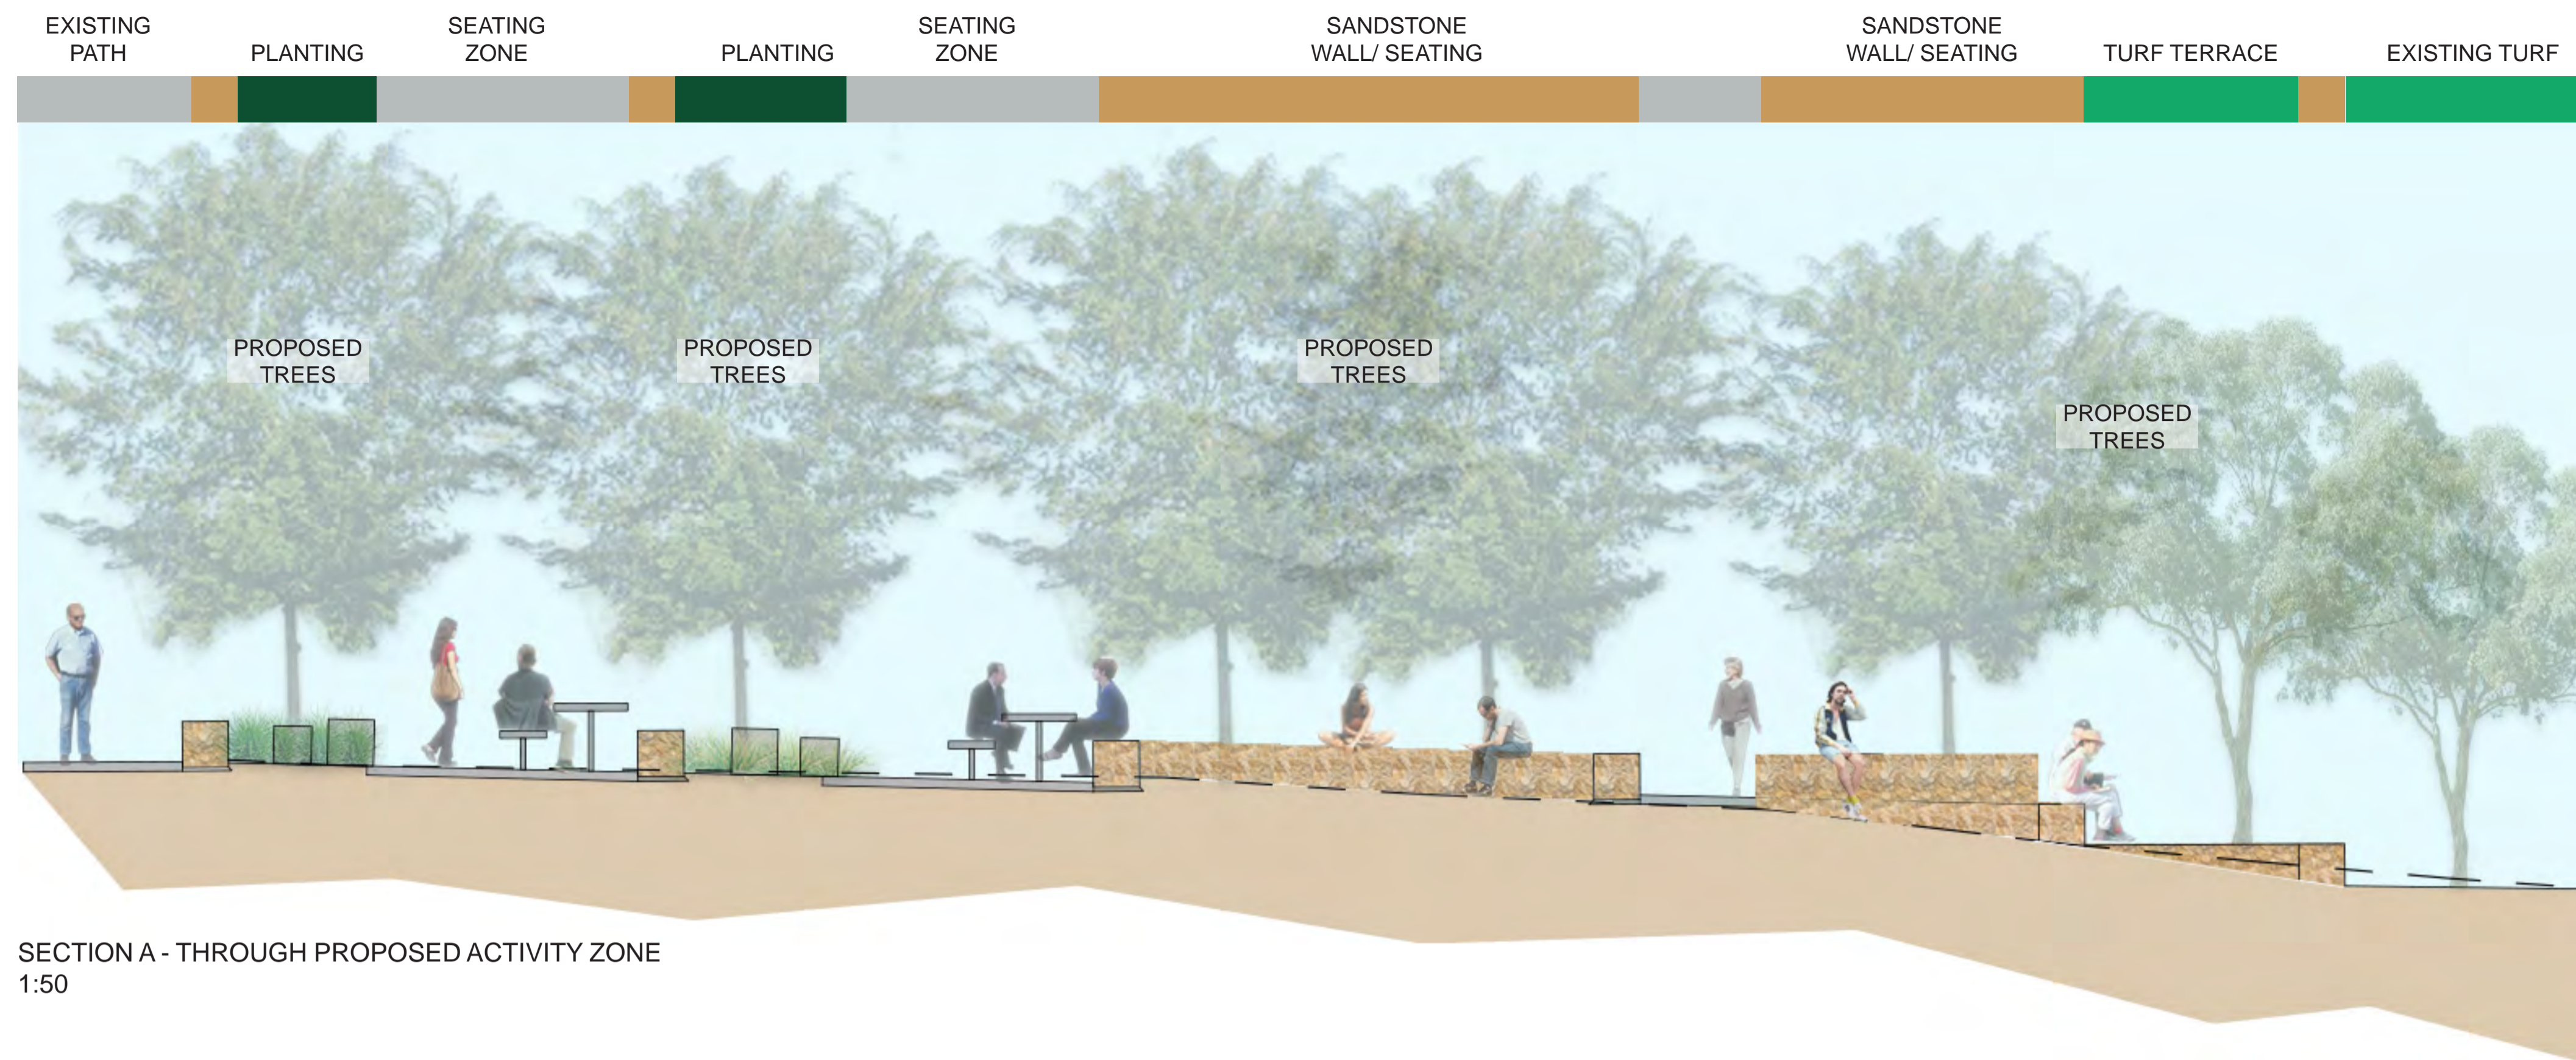

LEGEND KEY

1. LEVEL TURF AREA
2. SANDSTONE TERRACE SEATING
3. SEAT WITH BACKREST ON SANDSTONE WALL
4. RELOCATED EXISTING PICNIC TABLES WITH FIXED CHESS BOARDS
5. COLOURED SEATING STOOLS TO PROVIDE INFORMAL SOCIAL ZONE
6. MASS PLANTED EMBANKMENT AS BUFFER TO SAGAR PLACE
7. NEW TREE PLANTING TO INCREASE SHADE AND GREENERY
8. NEW ACCESSIBLE SEE-SAW IN PLAYGROUND
9. DRINKING FOUNTAIN WITH DOG BOWL

PLAN LEGEND

-  TURF
-  CONCRETE
-  MASS PLANTING
-  FIXED SEATING STOOL
-  SANDSTONE BLOCK RETAINING
-  PROPOSED TREE
-  EXISTING TREE RETAINED
-  EXISTING TREE REMOVED

INDICATIVE IMAGES: OPTIONAL ACCESSIBLE PLAY EQUIPMENT - CHILDREN

SECTION A - THROUGH PROPOSED ACTIVITY ZONE  
1:50

SECTION B - THROUGH PROPOSED ACTIVITY ZONE  
1:50