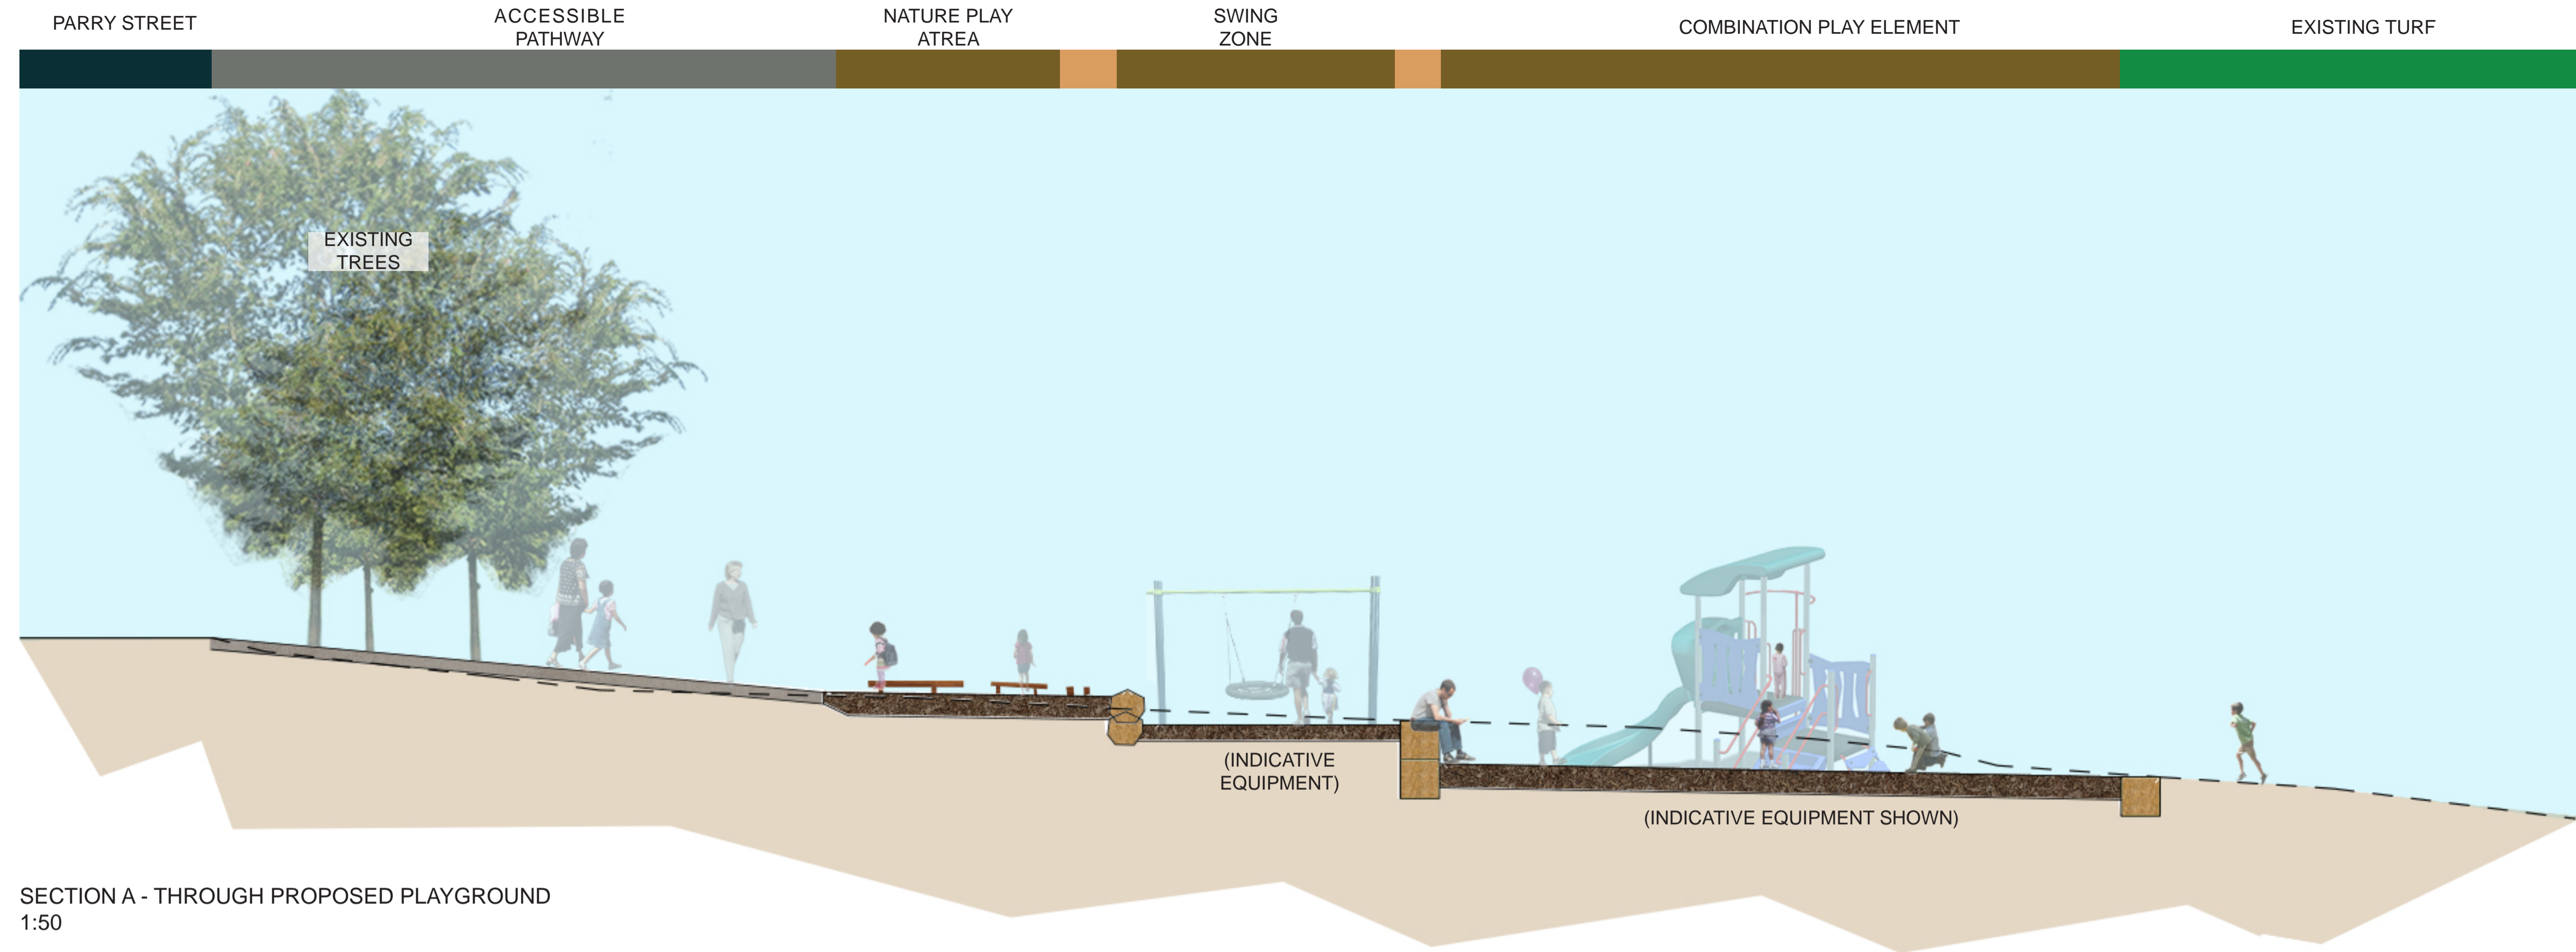

## COMMUNITY CONSULTATION

EXISTING SITE PHOTOS

INDICATIVE EQUIPMENT

LEGEND

-  CONCRETE FOOTPATH
-  PLAY MULCH
-  SANDSTONE BLOCKS (RETAINING)
-  TURF
-  EXISTING TREE (RETAINED)

LEGEND KEY

- 1. COMBINATION PLAY UNIT WITH SLIDE
- 2. BASKET SWING
- 3. NATURE PLAY ZONE
- 4. SANDSTONE BLOCKS AS RETAINING
- 5. SEAT WITH BACKREST
- 6. NEW ENTRY POINT AND ACCESSIBLE PATH

PRECEDENT IMAGES

SECTION A - THROUGH PROPOSED PLAYGROUND  
1:50

SECTION B - THROUGH PROPOSED PLAYGROUND  
1:50