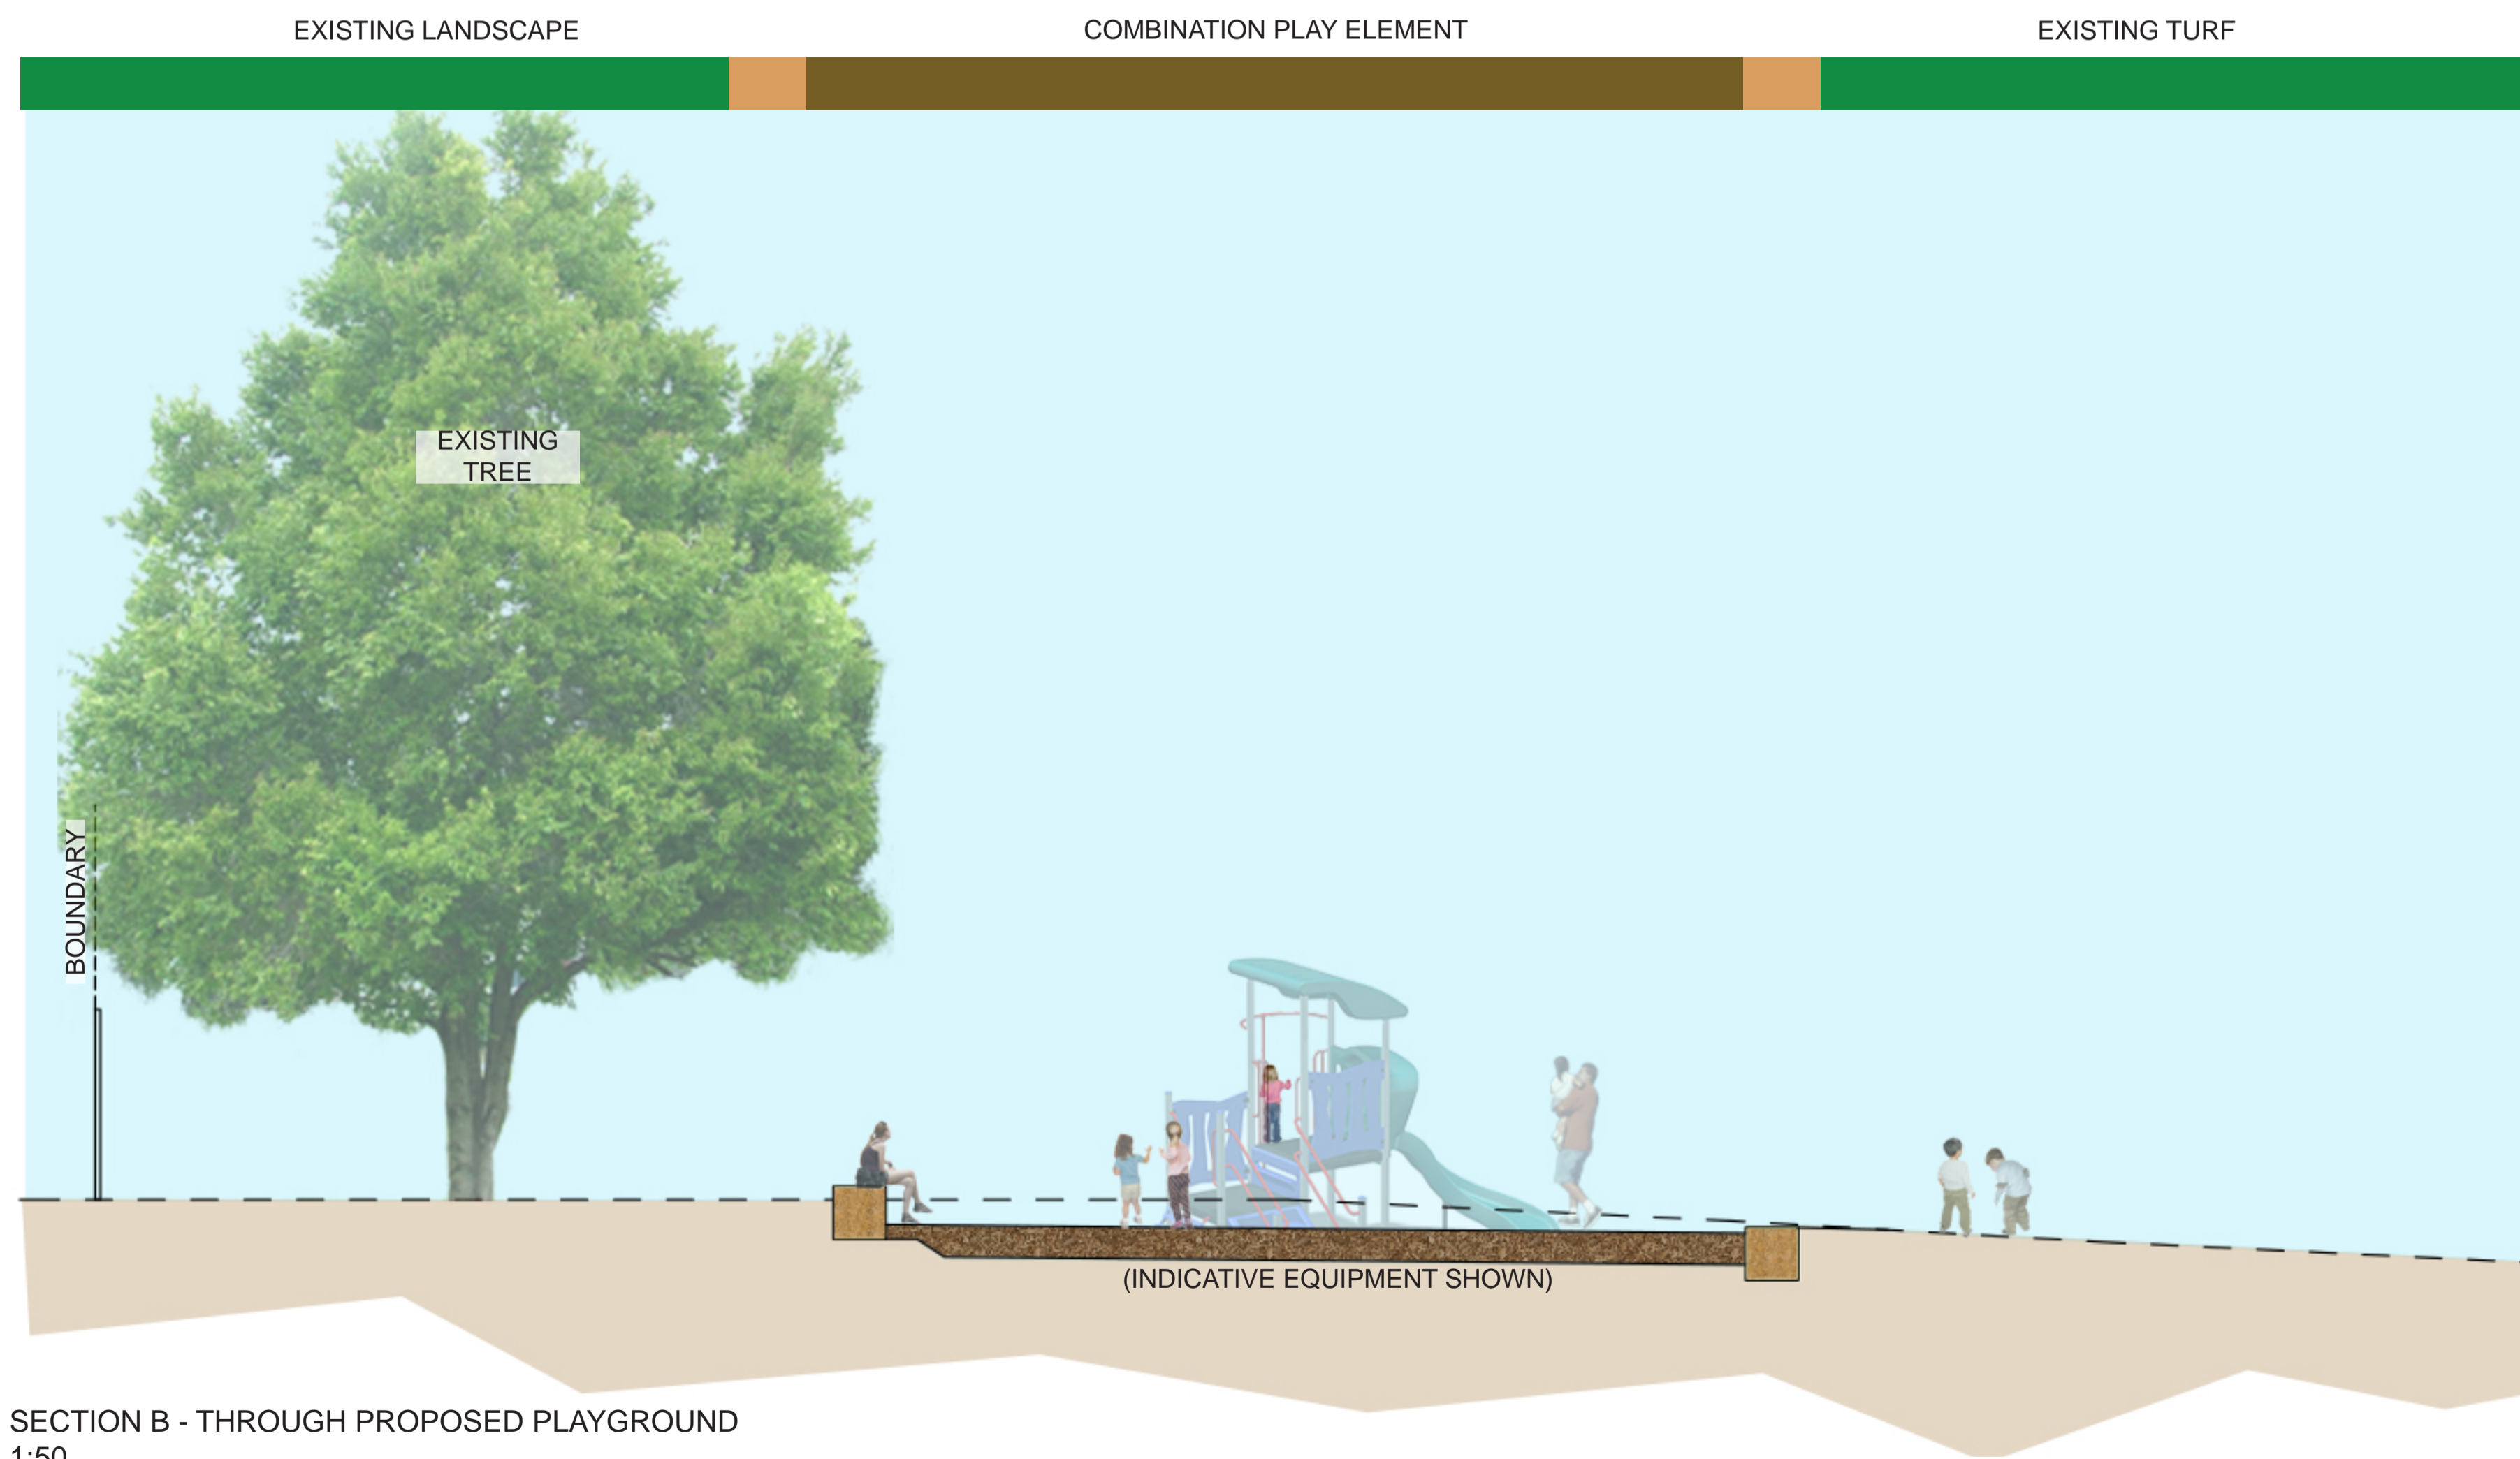

# PARRY PARK LOCAL PLAYGROUND UPGRADE

## COMMUNITY CONSULTATION

EXISTING SITE PHOTOS

INDICATIVE EQUIPMENT

LEGEND

-  CONCRETE FOOTPATH
-  PLAY MULCH
-  SANDSTONE BLOCKS (RETAINING)
-  TURF
-  EXISTING TREE (RETAINED)

LEGEND KEY

- 1. COMBINATION PLAY UNIT WITH SLIDE
- 2. BASKET SWING
- 3. NATURE PLAY ZONE
- 4. SANDSTONE BLOCKS AS RETAINING
- 5. SEAT WITH BACKREST
- 6. NEW ENTRY POINT AND ACCESSIBLE PATH

PRECEDENT IMAGES

SECTION A - THROUGH PROPOSED PLAYGROUND  
1:50

SECTION B - THROUGH PROPOSED PLAYGROUND  
1:50