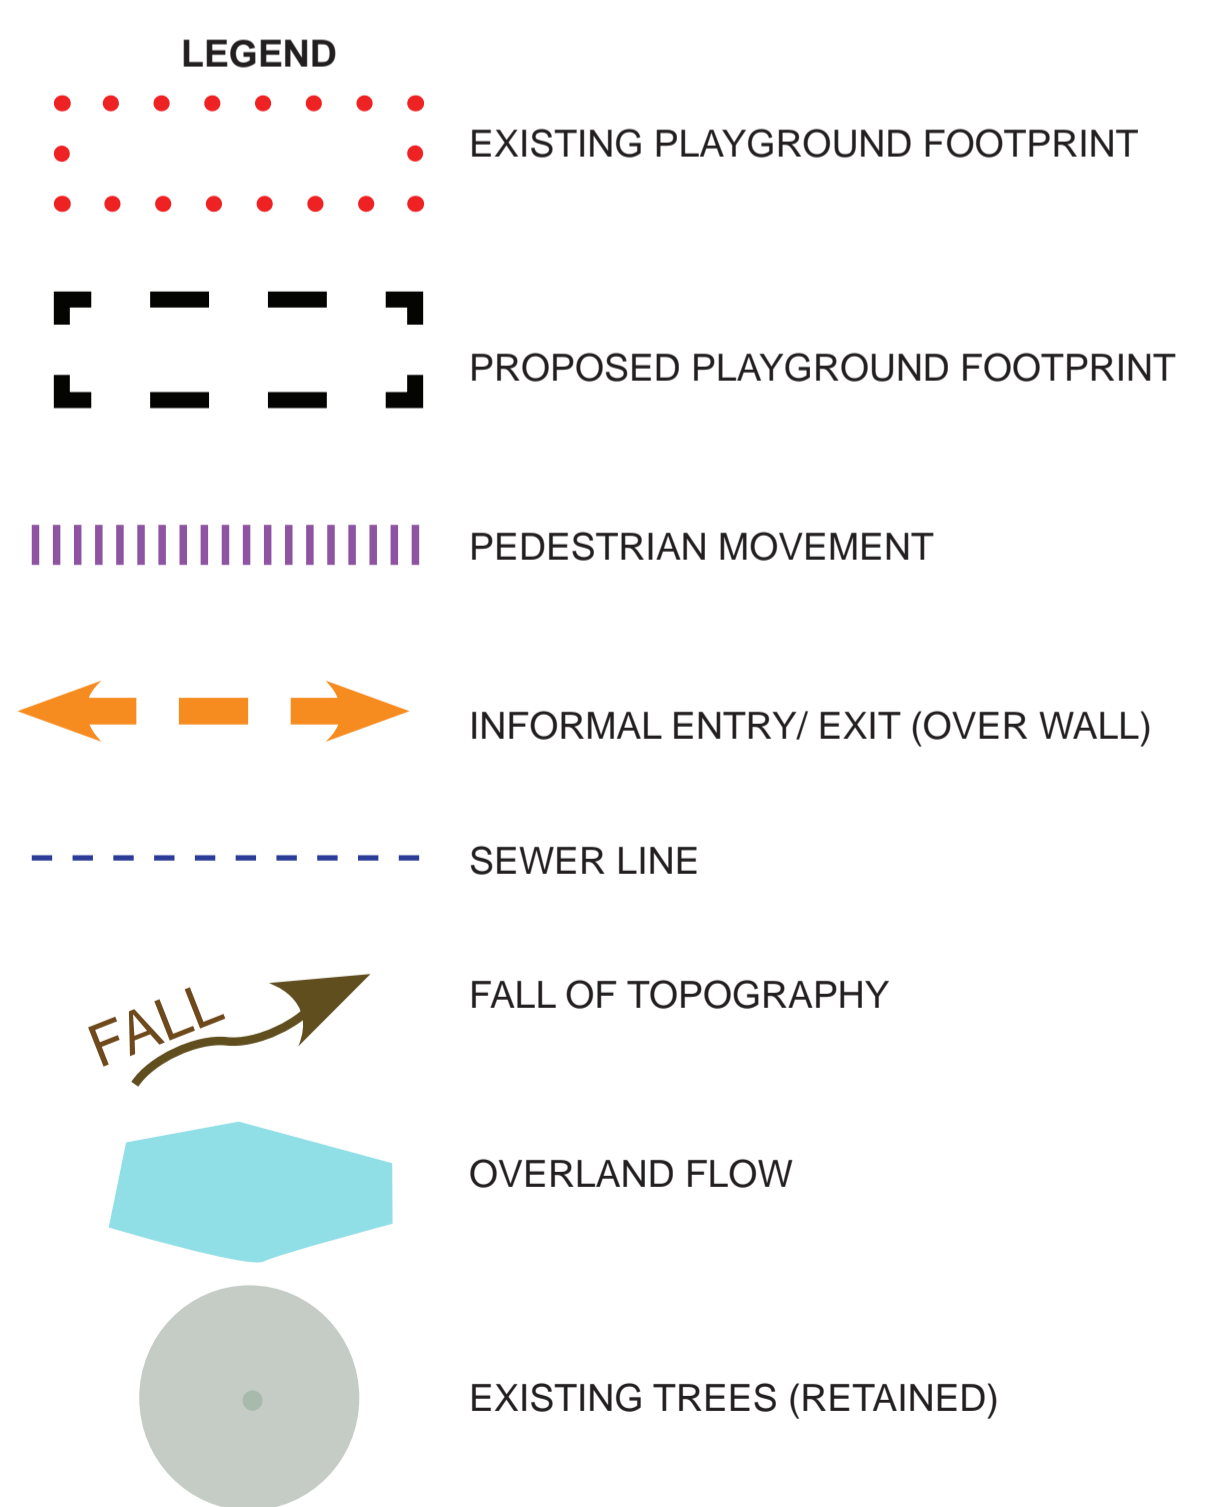

# PARRY PARK LOCAL PLAYGROUND UPGRADE

## COMMUNITY CONSULTATION

EXISTING SITE PHOTOS

INDICATIVE EQUIPMENT

LEGEND

-  CONCRETE FOOTPATH
-  PLAY MULCH
-  SANDSTONE BLOCKS (RETAINING)
-  TURF
-  EXISTING TREE (RETAINED)

LEGEND KEY

- 1. COMBINATION PLAY UNIT WITH SLIDE
- 2. BASKET SWING
- 3. NATURE PLAY ZONE
- 4. SANDSTONE BLOCKS AS RETAINING
- 5. SEAT WITH BACKREST
- 6. NEW ENTRY POINT AND ACCESSIBLE PATH

PRECEDENT IMAGES

SECTION A - THROUGH PROPOSED PLAYGROUND  
1:50

SECTION B - THROUGH PROPOSED PLAYGROUND  
1:50