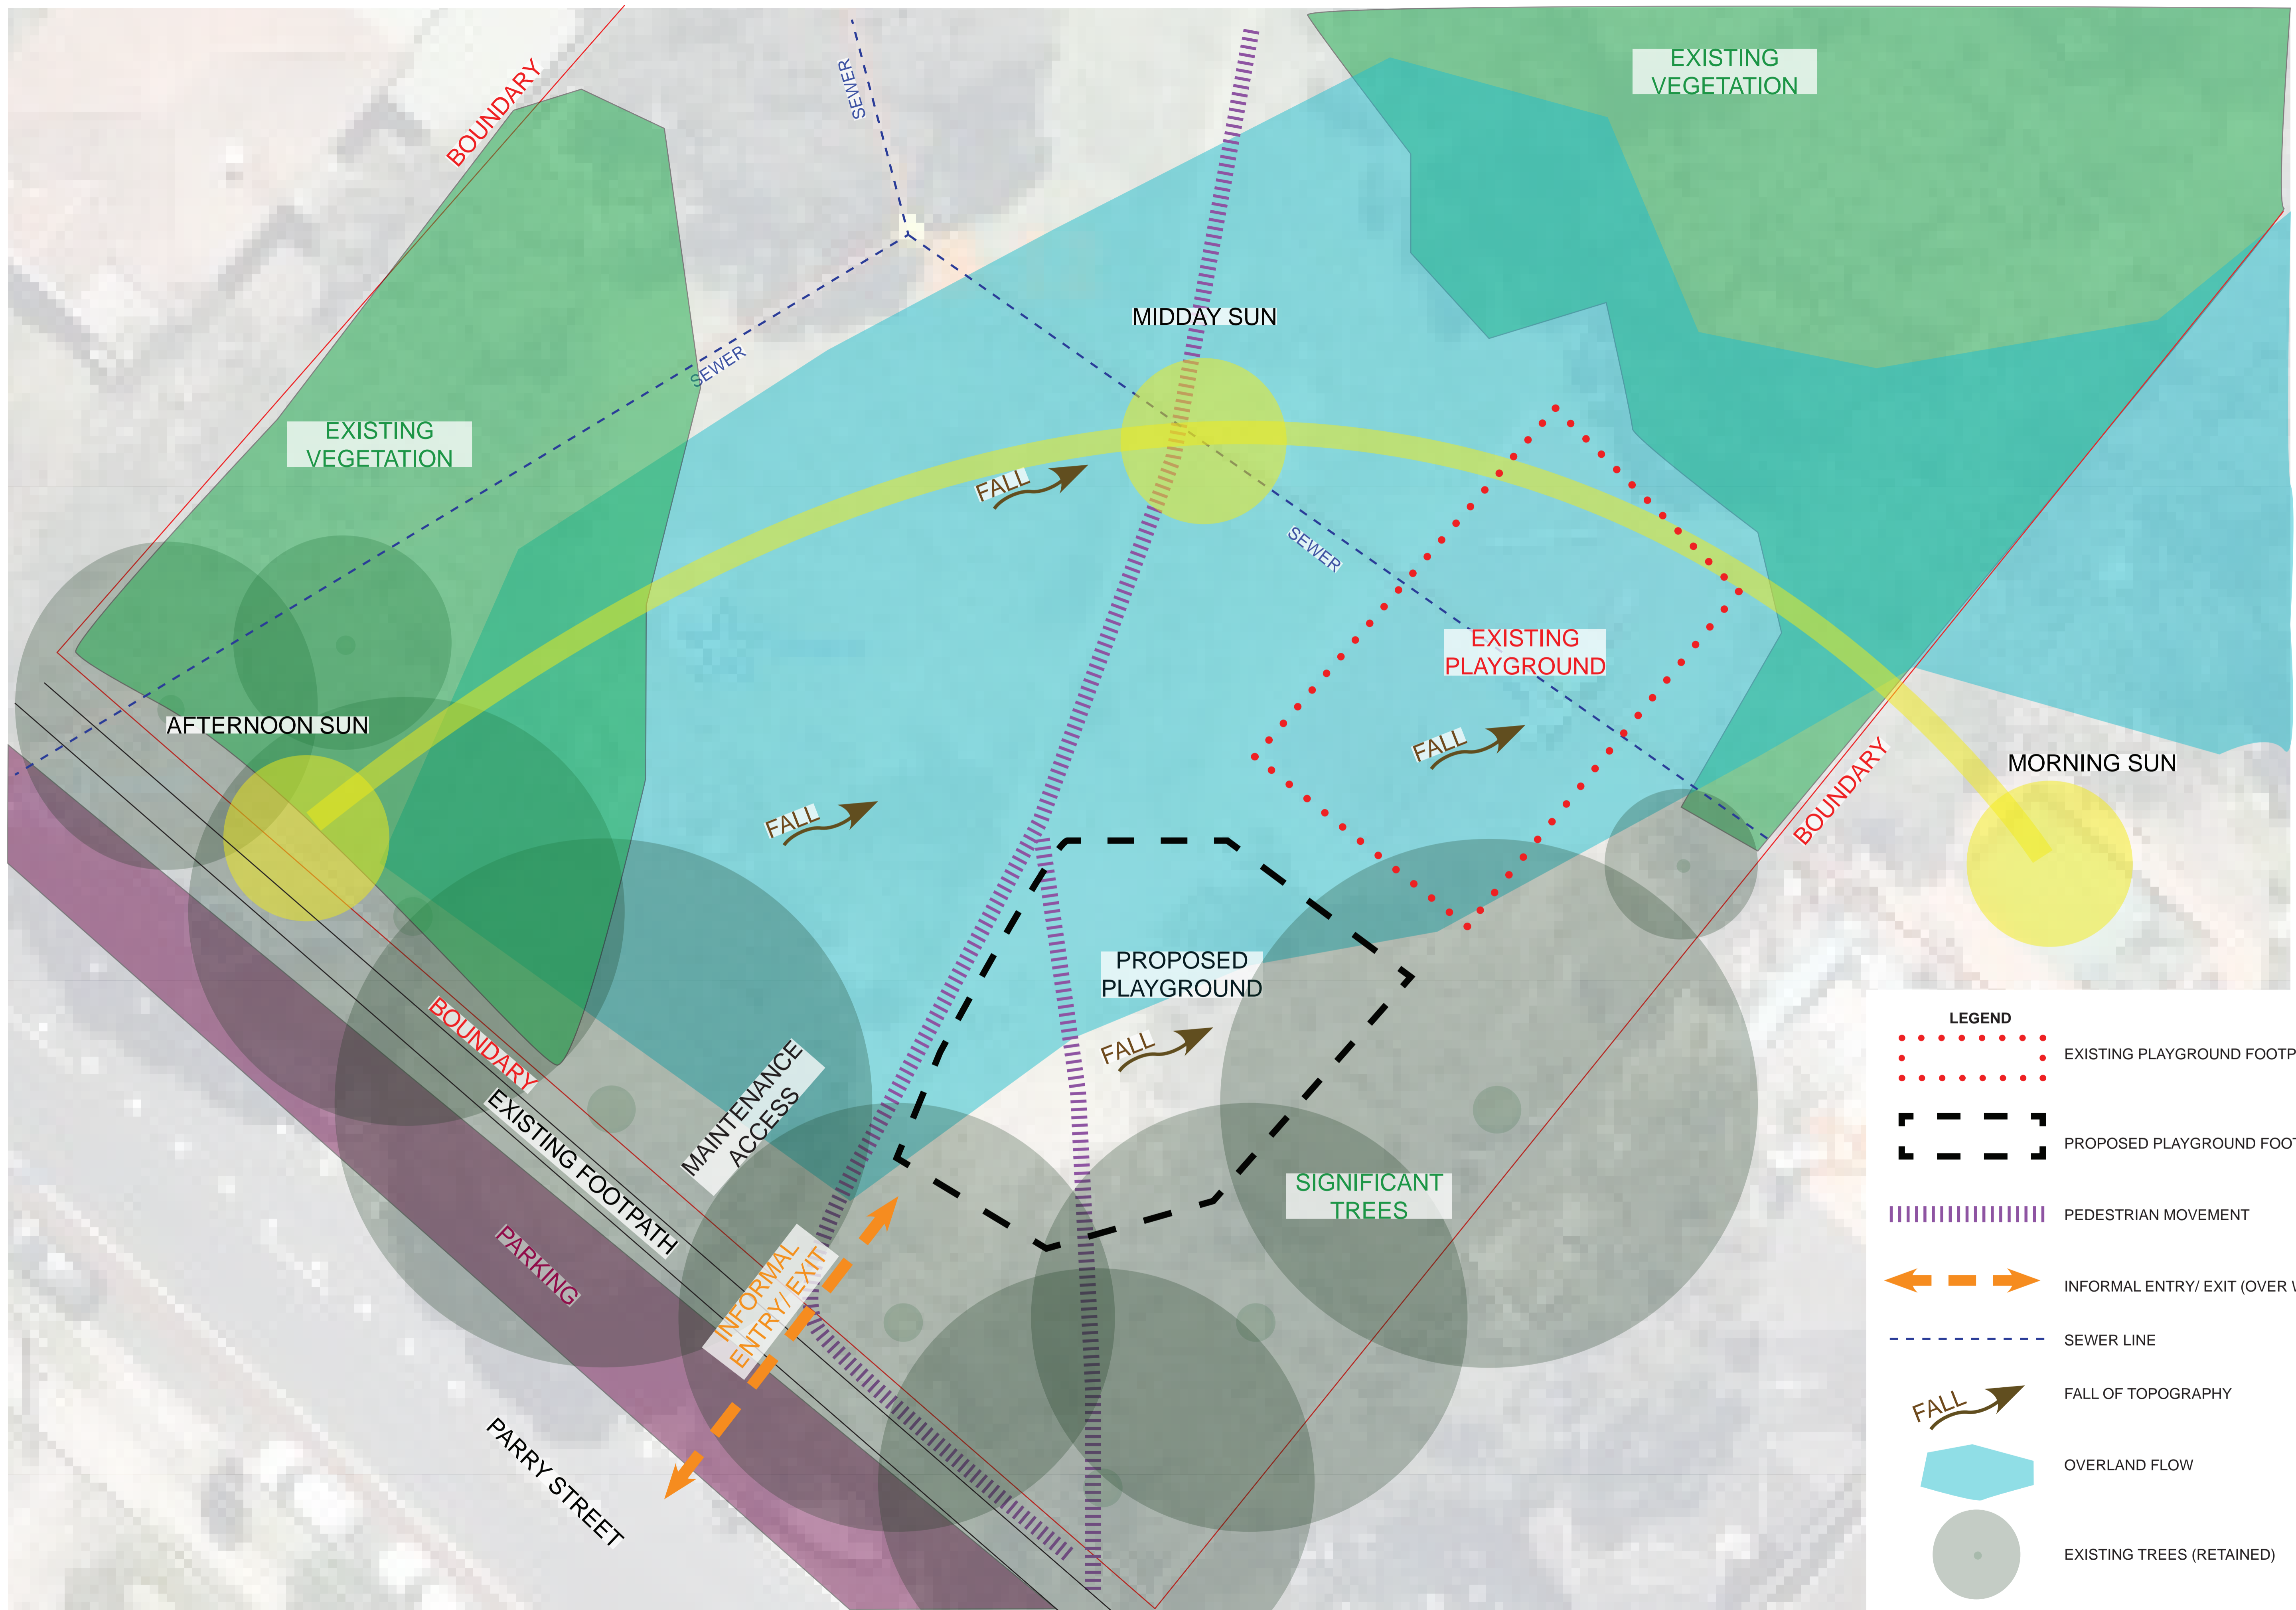

# PARRY PARK LOCAL PLAYGROUND UPGRADE

## COMMUNITY CONSULTATION

EXISTING SITE PHOTOS

INDICATIVE EQUIPMENT

LEGEND

-  CONCRETE FOOTPATH
-  PLAY MULCH
-  SANDSTONE BLOCKS (RETAINING)
-  TURF
-  EXISTING TREE (RETAINED)

LEGEND KEY

- 1. COMBINATION PLAY UNIT WITH SLIDE
- 2. BASKET SWING
- 3. NATURE PLAY ZONE
- 4. SANDSTONE BLOCKS AS RETAINING
- 5. SEAT WITH BACKREST
- 6. NEW ENTRY POINT AND ACCESSIBLE PATH

PRECEDENT IMAGES

SECTION A - THROUGH PROPOSED PLAYGROUND  
1:50

SECTION B - THROUGH PROPOSED PLAYGROUND  
1:50