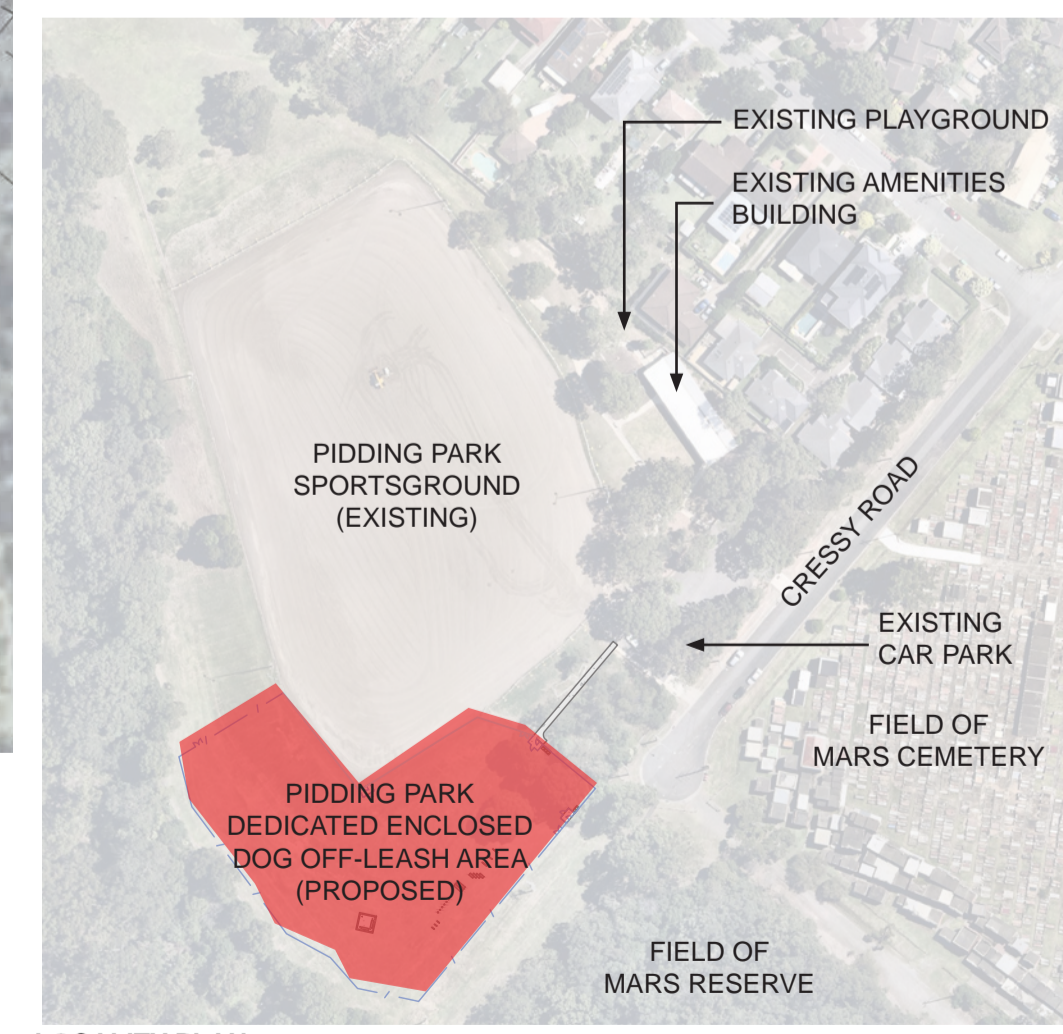

PRECEDENT IMAGES

DOG EXERCISE EQUIPMENT

PARK SHELTER WITH BENCH SEATING AND CHAIN LINK WIRE FENCE

ENTRY/ EXIT AIR LOCK GATE AND CHAIN LINK WIRE FENCE

WATER TAP WITH DOG BOWL DOG WASTE BIN WITH BAG DISPENSER

LEGEND

- DOG OFF-LEASH AREA FENCE (1.5m HIGH CHAIN LINK WIRE)
- EXISTING PARK FENCE RETAINED
- EXISTING TREE RETAINED (WITHIN DOG OFF-LEASH AREA)

NOTE: PROPOSED DOG OFF-LEASH AREA WOULD BE DEDICATED FOR DOG USE AND AVAILABLE 7 DAYS A WEEK, INCLUDING WHEN ORGANISED SPORT IS TAKING PLACE IN PIDDING PARK.

LOCALITY PLAN