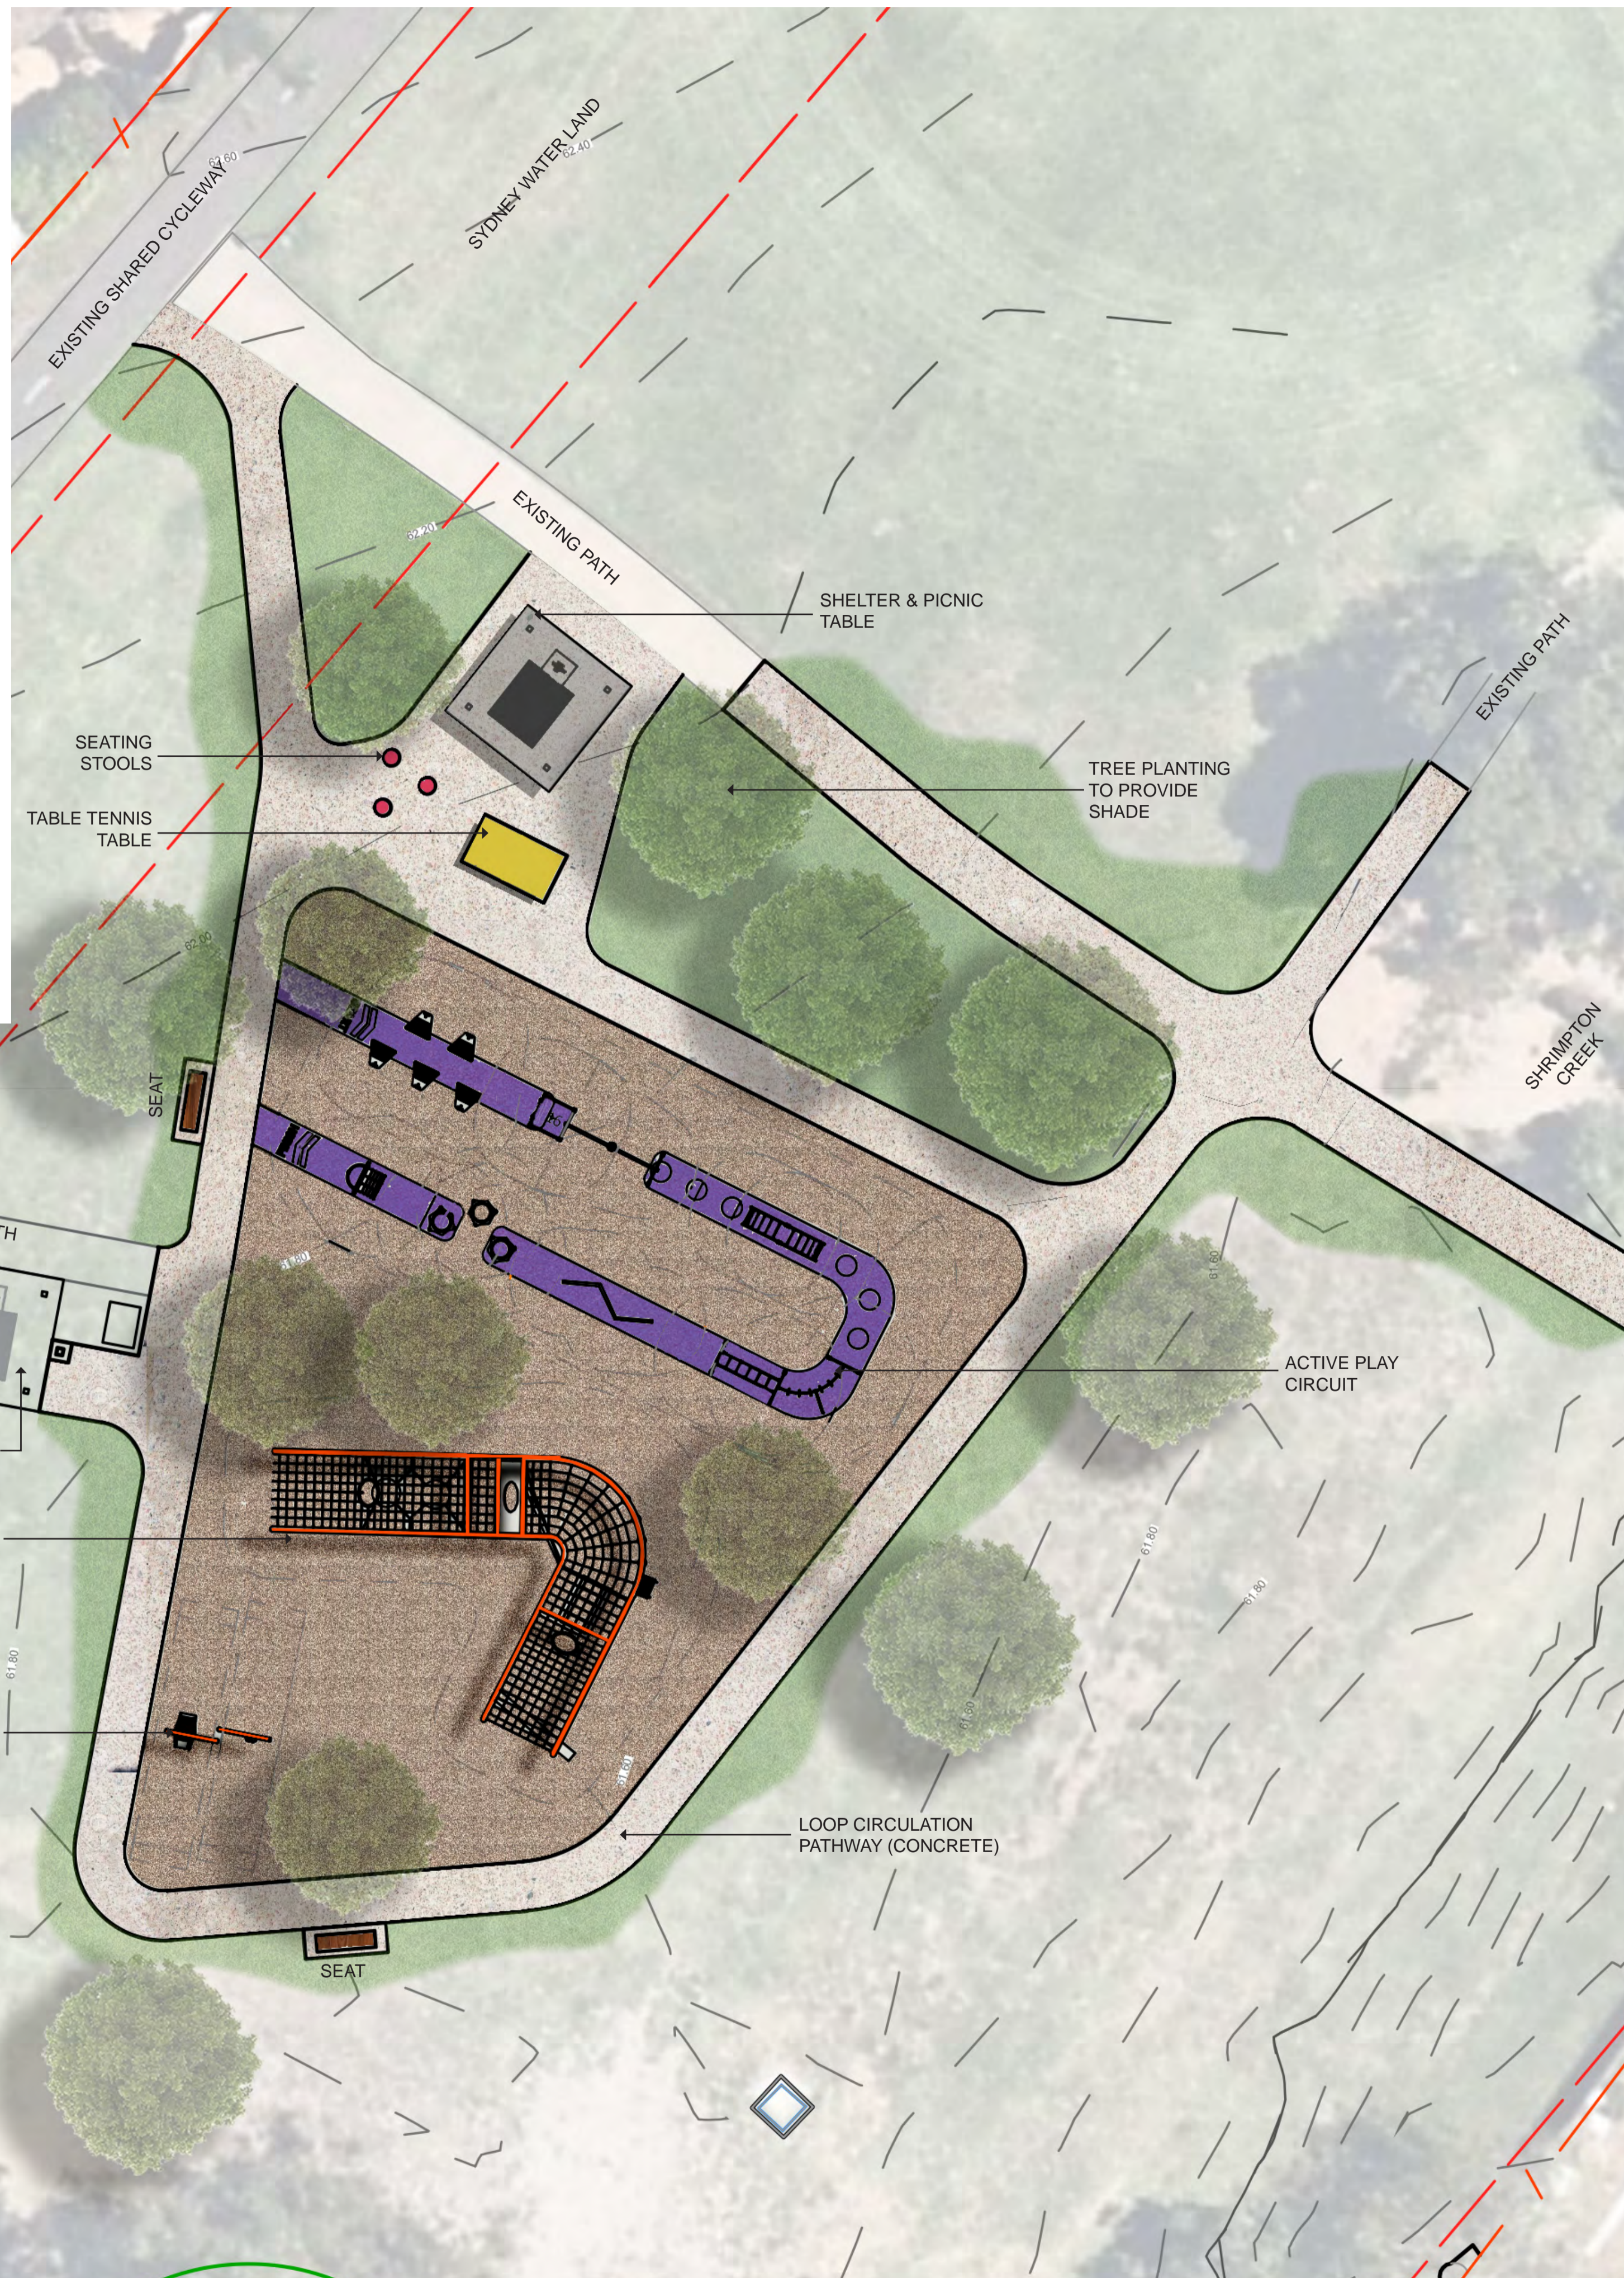

LOCALITY PLAN

NOTE: INDICATIVE IMAGES ONLY

TABLE TENNIS TABLE

'SPAGHETTI' NET STRUCTURE

DUAL POST SWING

ACTIVE PLAY CIRCUIT

SHELTER WITH ALUMINIUM PICNIC TABLE & BENCHES

ALUMINIUM PARK SEAT