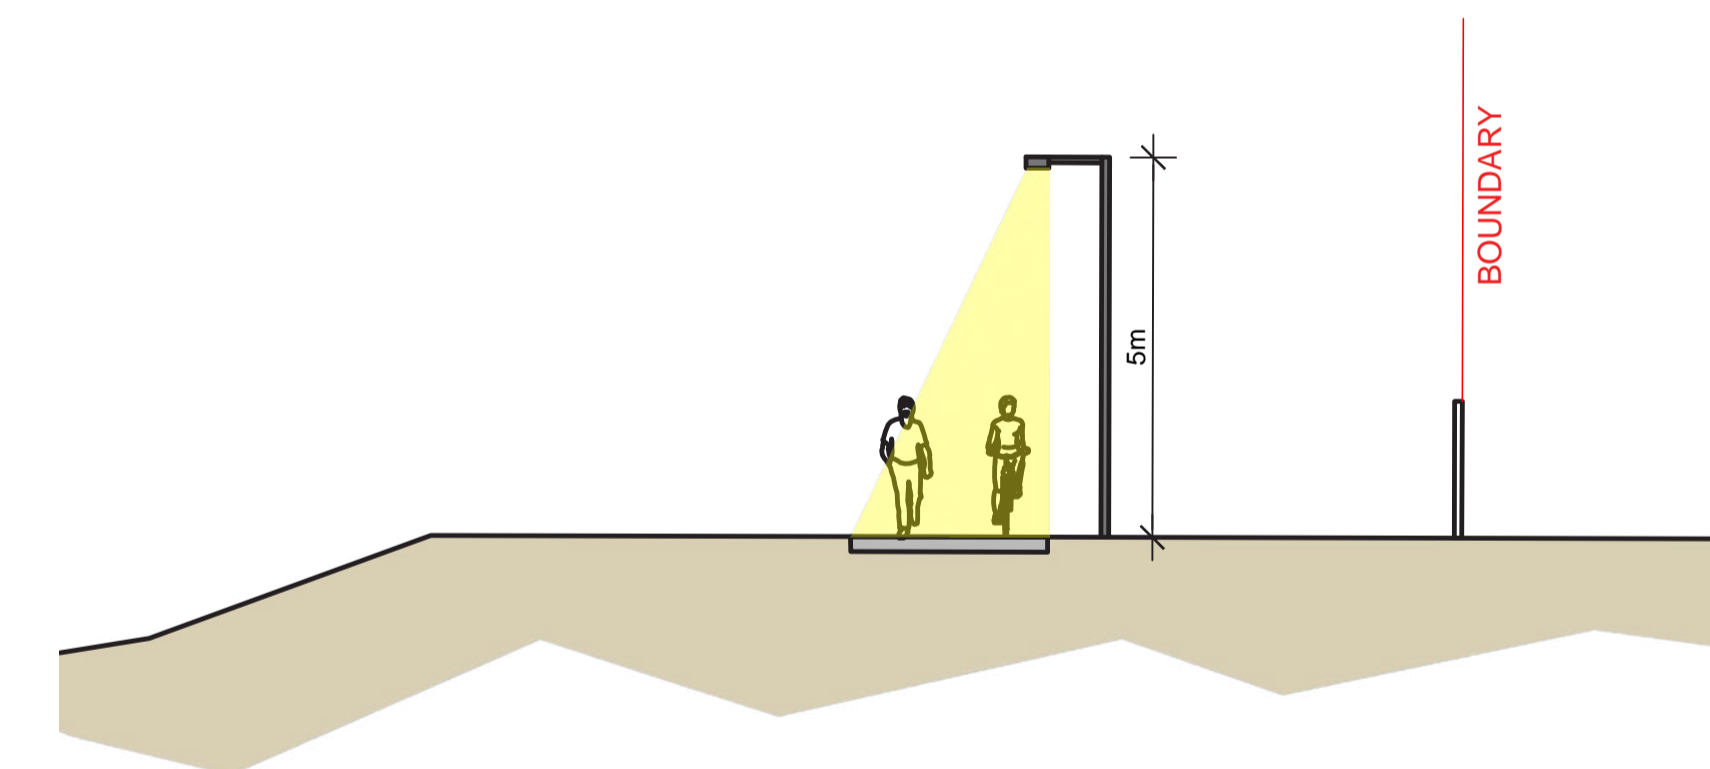

LEGEND

-  EXISTING SHARED USER PATH
-  PROPOSED 5m LED LIGHT POLE (SYMBOL NOT TO SCALE)

PRECEDENT PROJECT

TYPICAL SECTION (SHOWING P2 LIGHT DIRECTION)

LEGEND

-  EXISTING SHARED USER PATH
-  PROPOSED 5m LED LIGHT POLE (SYMBOL NOT TO SCALE)

LEGEND

-  EXISTING SHARED USER PATH
-  PROPOSED 5m LED LIGHT POLE (SYMBOL NOT TO SCALE)

LEGEND

-  EXISTING SHARED USER PATH
-  PROPOSED 5m LED LIGHT POLE (SYMBOL NOT TO SCALE)

LEGEND

-  EXISTING SHARED USER PATH
-  PROPOSED 5m LED LIGHT POLE (SYMBOL NOT TO SCALE)