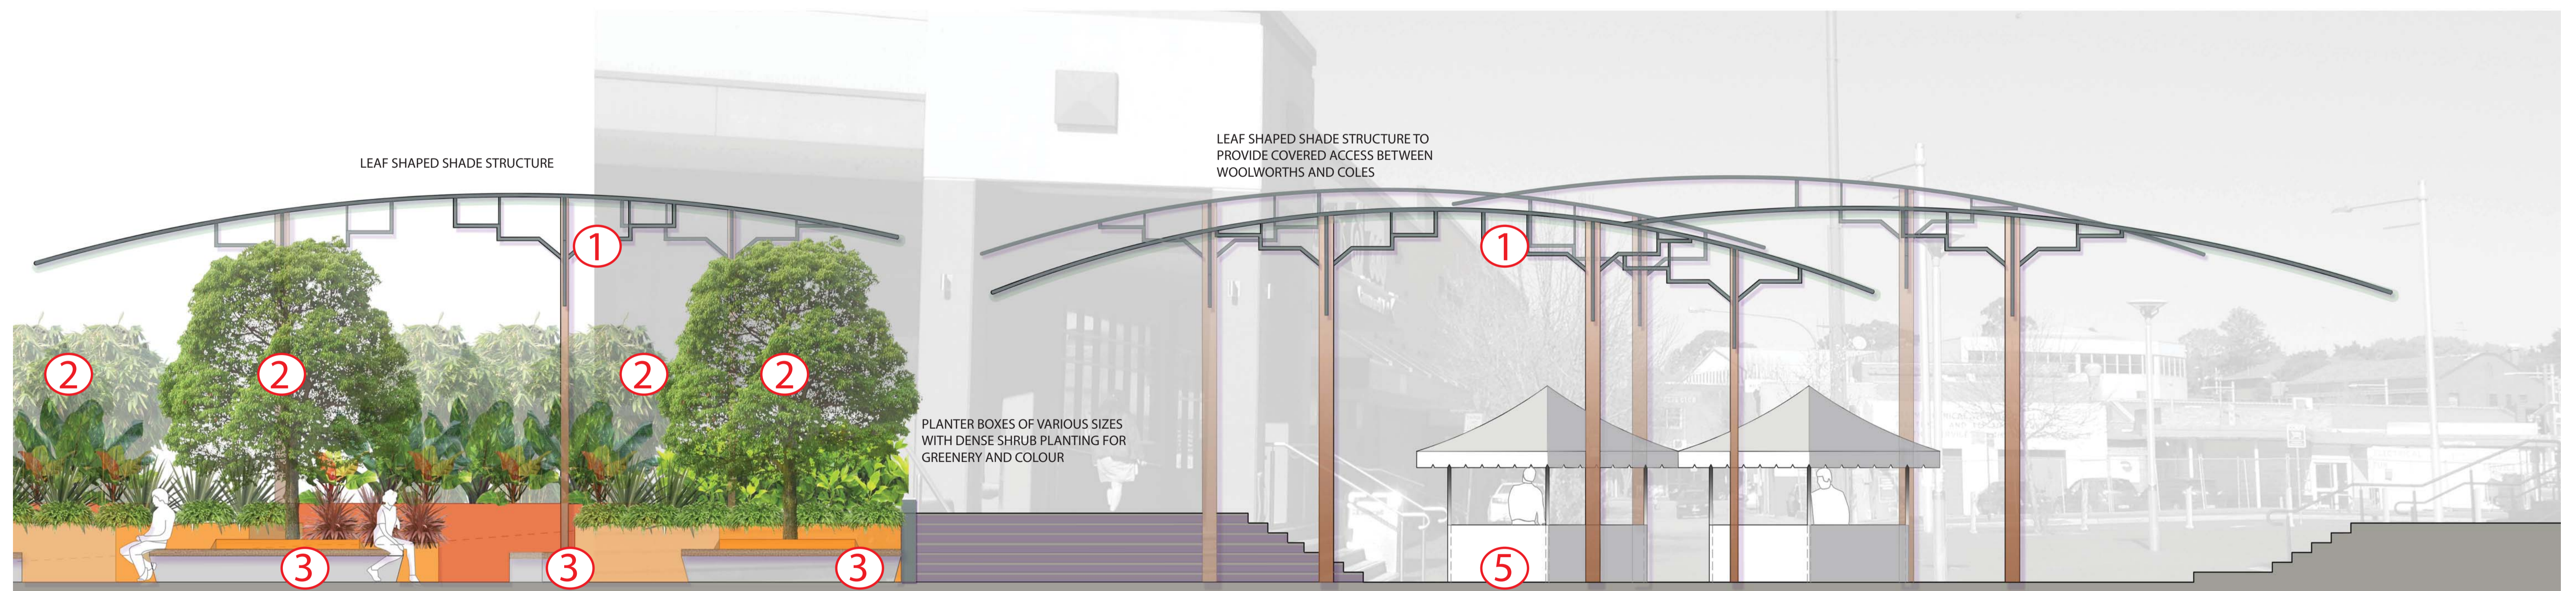

ELEVATION 1: COLES SIDE
1:30 @ A1

VARIED SEATING OPPORTUNITIES INCLUDING GROUPED AND SCATTERED SEATING

PLAY OPPORTUNITIES FOR YOUNG CHILDREN LOCATED UNDER SHADE WITH SEATING FOR PARENTS.

SEATING AROUND TREES

SECTIONAL ELEVATION 4: LEAF STRUCTURE
1:50 @ A1

SEATING AROUND TREES

VARIED SEATING OPPORTUNITIES INCLUDING GROUPED AND SCATTERED SEATING

SEATING AROUND TREES

PLANTER BOXES OF VARIOUS SIZES WITH DENSE SHRUB PLANTING FOR GREENERY AND COLOUR

LEAF SHAPED SHADE STRUCTURE TO PROVIDE COVERED ACCESS BETWEEN WOOLWORTHS AND COLES

FLEXIBLE INTERNAL PLAZA SPACE TO ALLOW FOR MULTIPLE USES SUCH AS MARKETS AND COMMUNITY EVENTS.