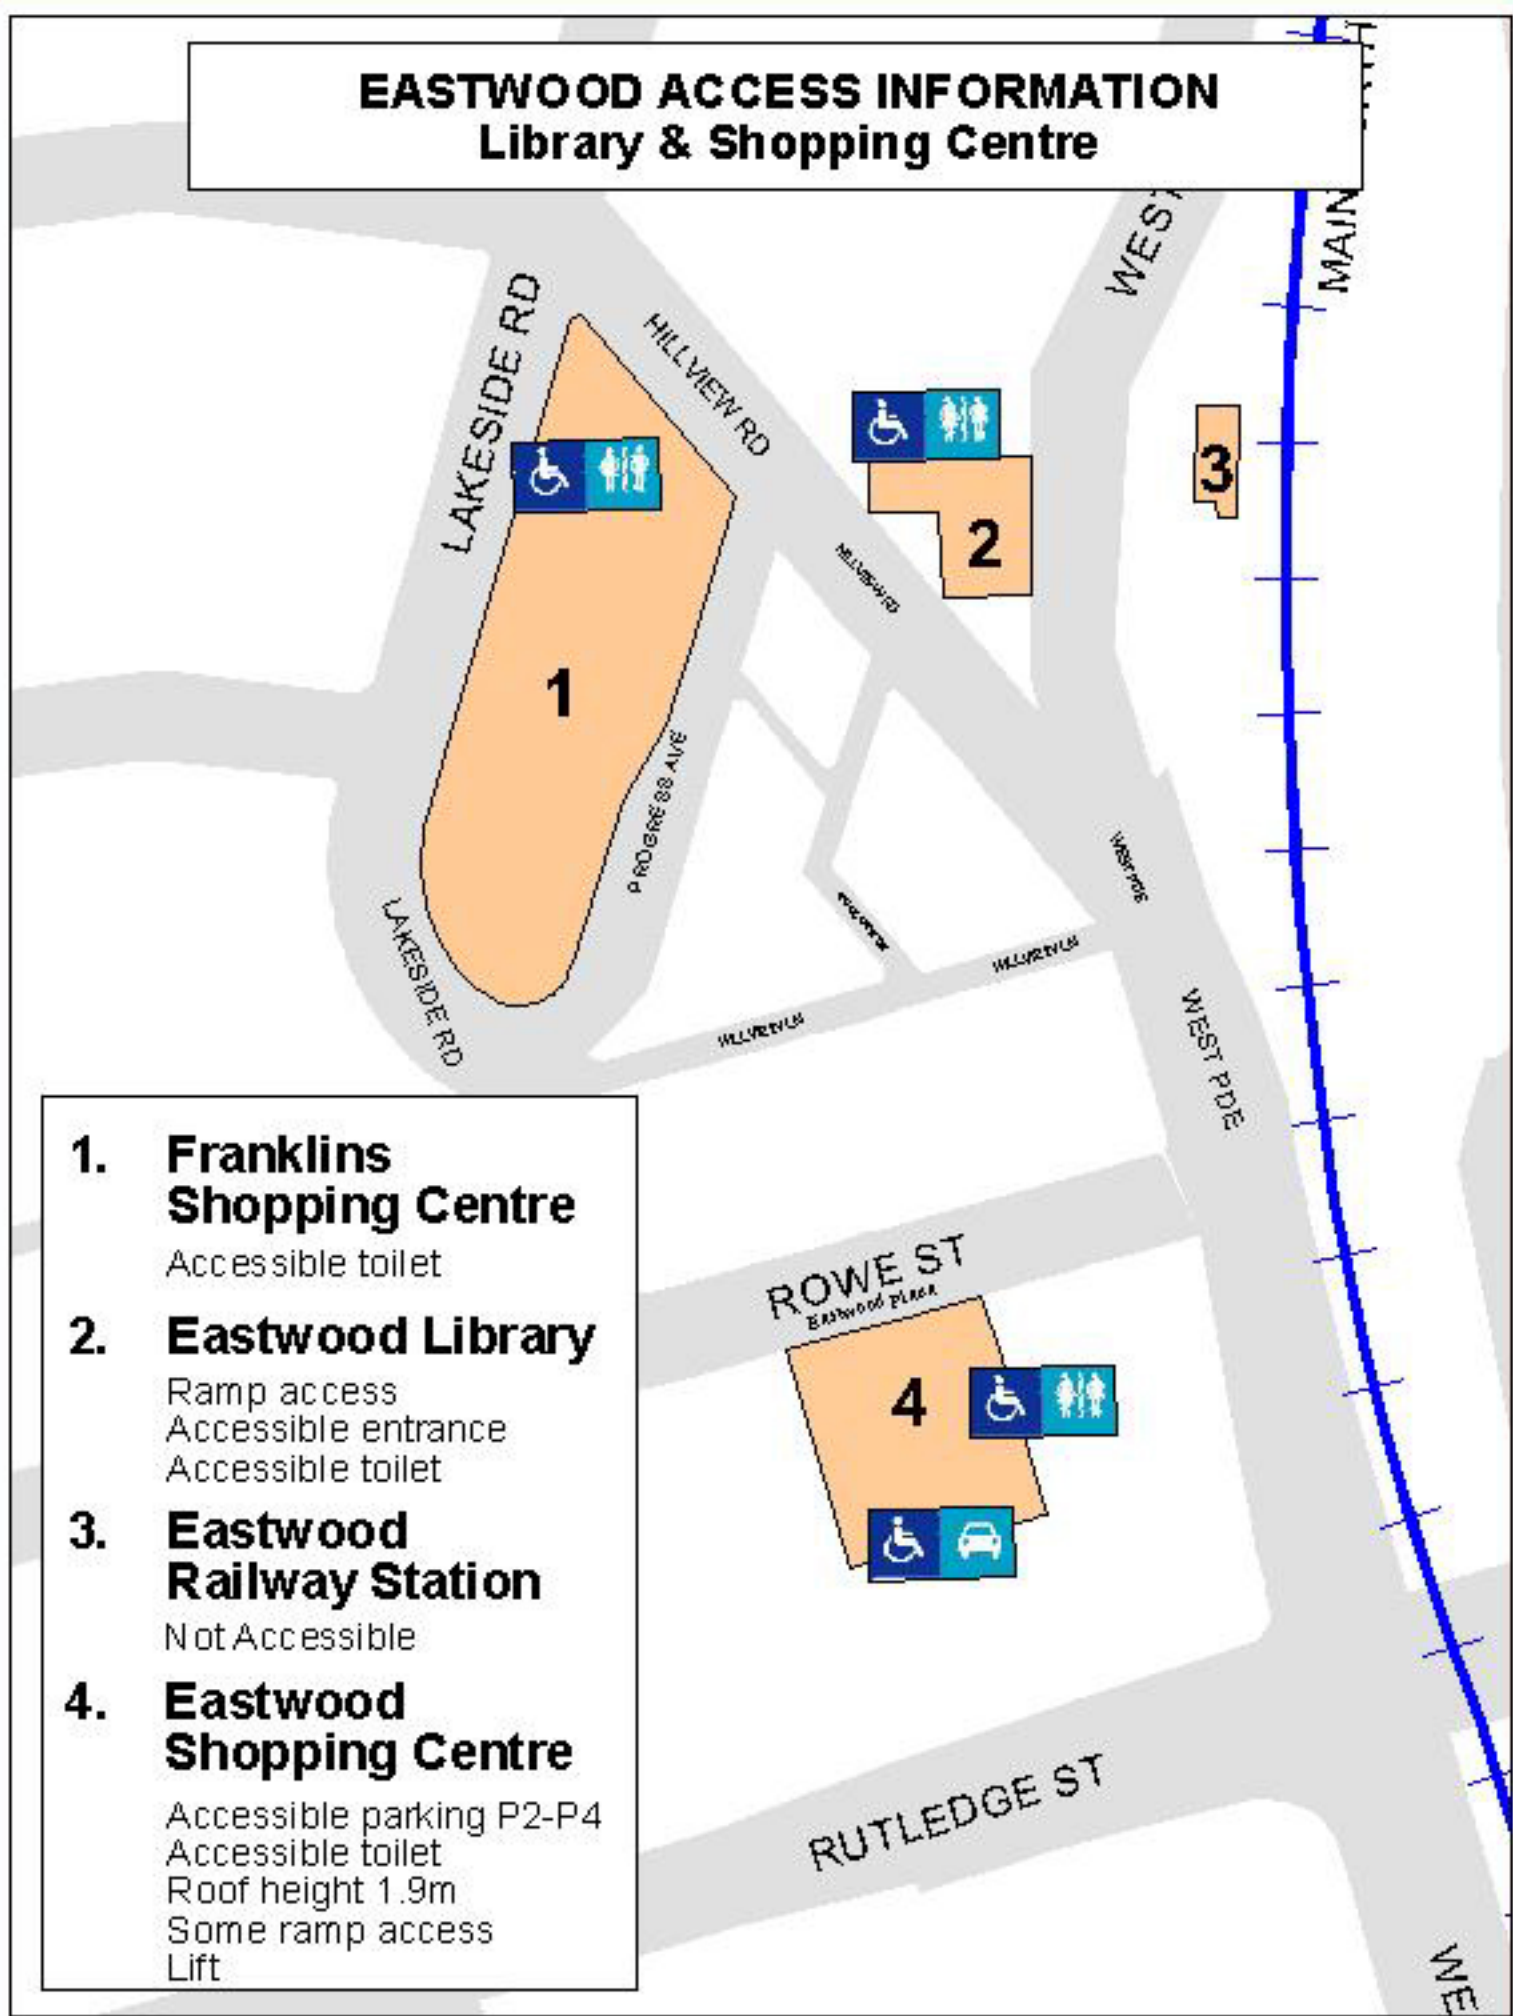

EASTWOOD ACCESS INFORMATION

Library & Shopping Centre

- 1. Franklins Shopping Centre**
Accessible toilet
- 2. Eastwood Library**
Ramp access
Accessible entrance
Accessible toilet
- 3. Eastwood Railway Station**
Not Accessible
- 4. Eastwood Shopping Centre**
Accessible parking P2-P4
Accessible toilet
Roof height 1.9m
Some ramp access
Lift