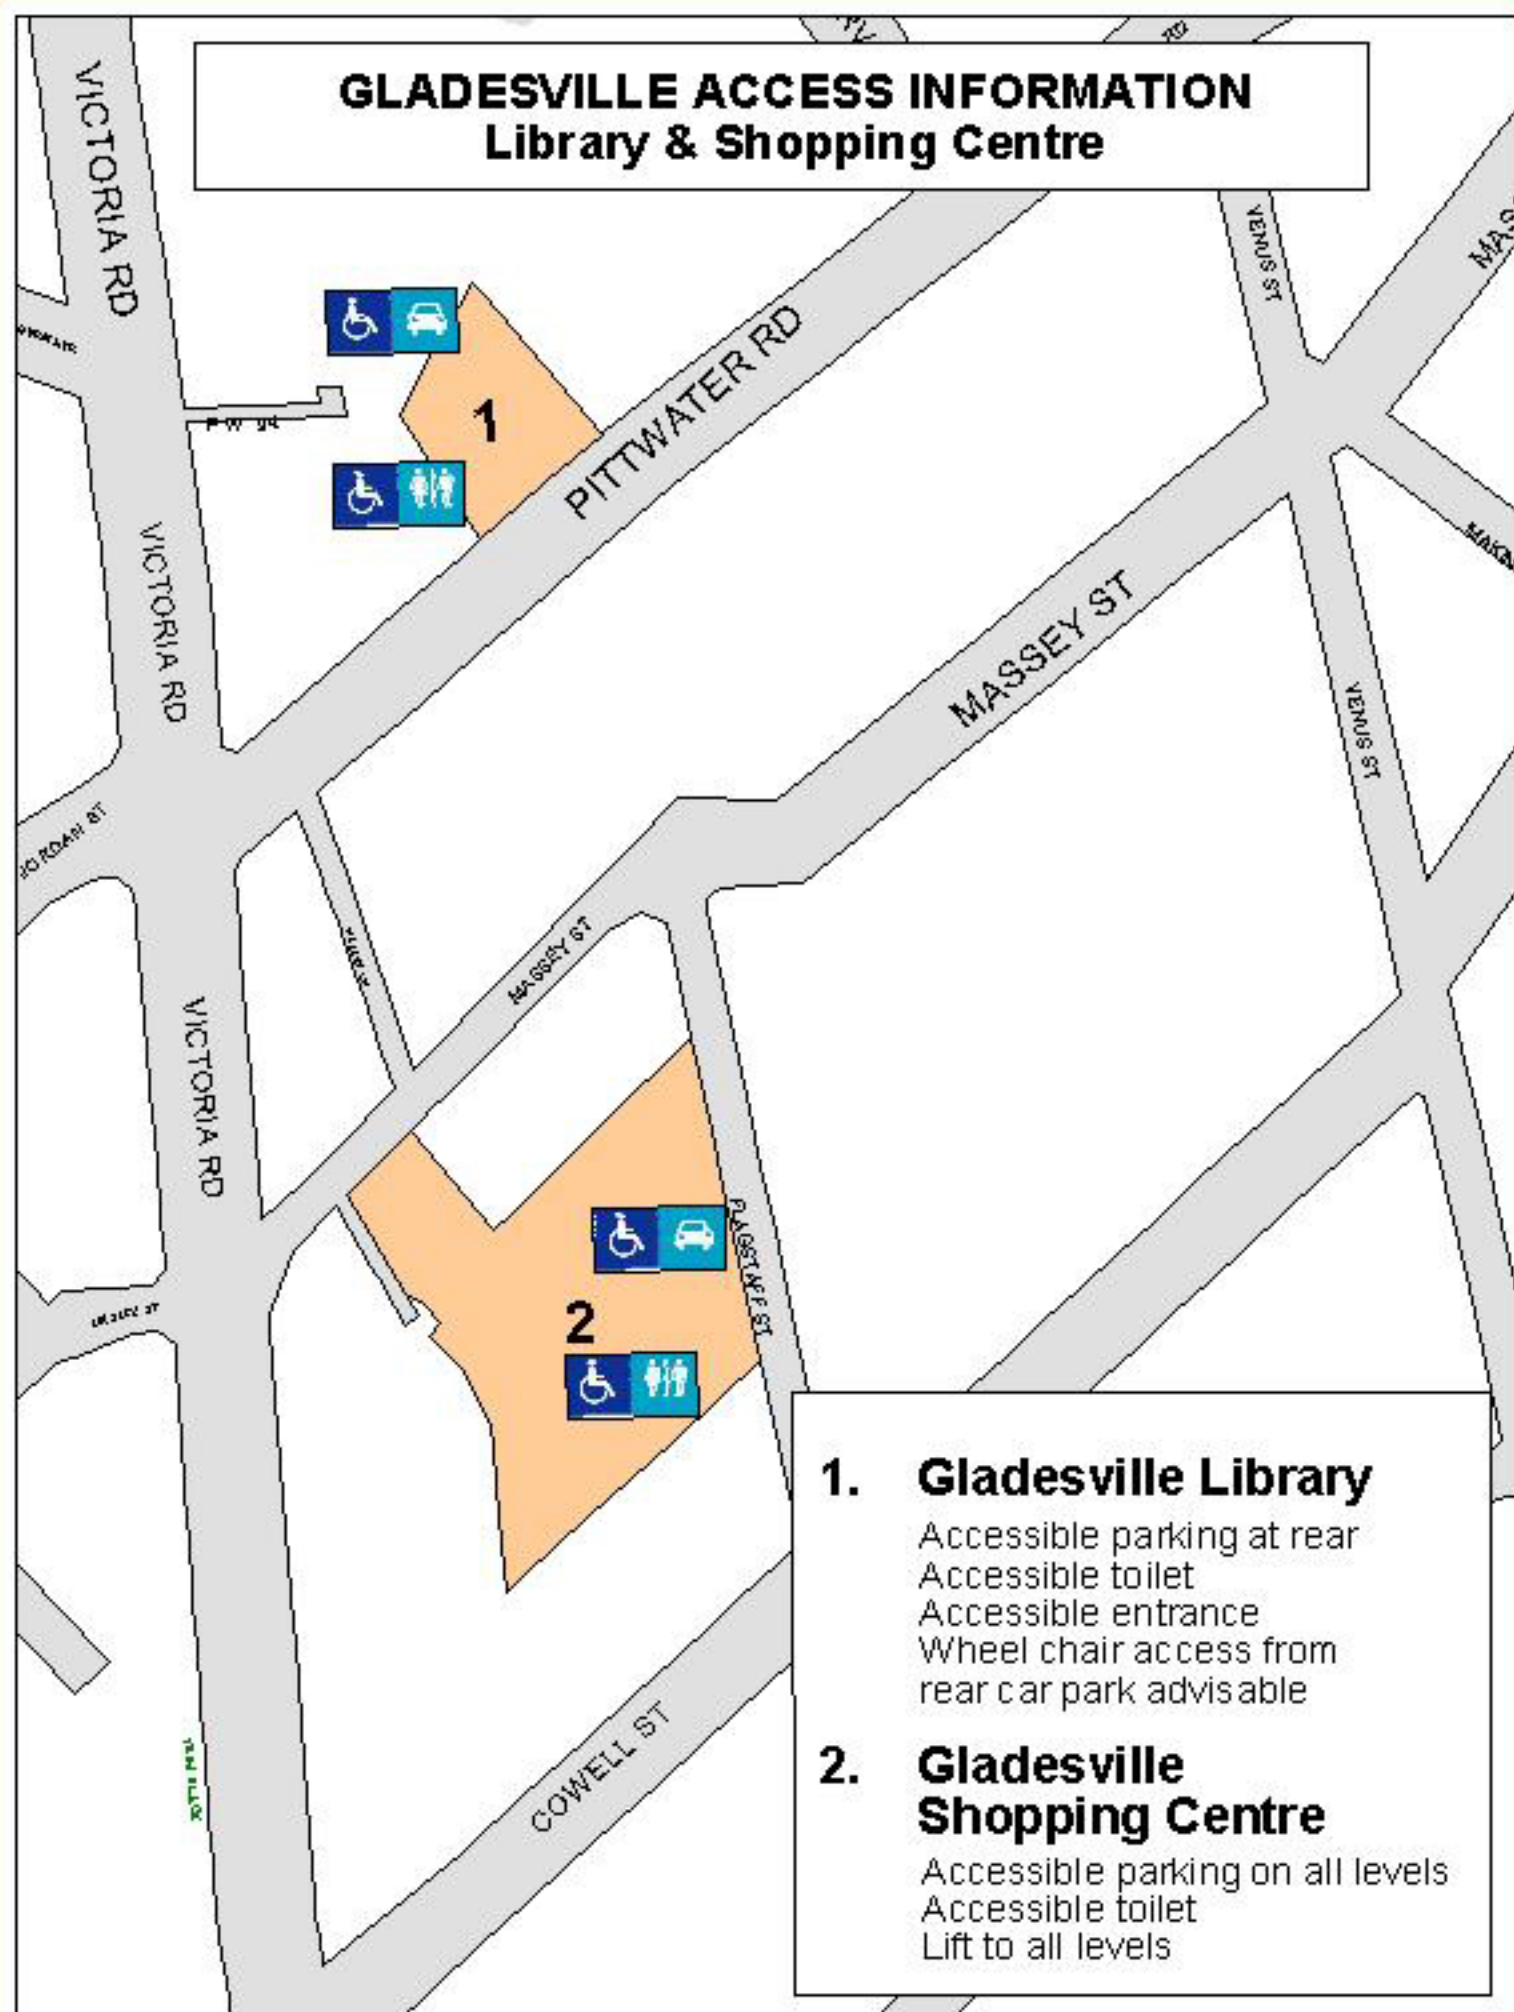

GLADESVILLE ACCESS INFORMATION

Library & Shopping Centre

1. **Gladesville Library**

Accessible parking at rear
Accessible toilet
Accessible entrance
Wheel chair access from rear car park advisable

2. **Gladesville Shopping Centre**

Accessible parking on all levels
Accessible toilet
Lift to all levels