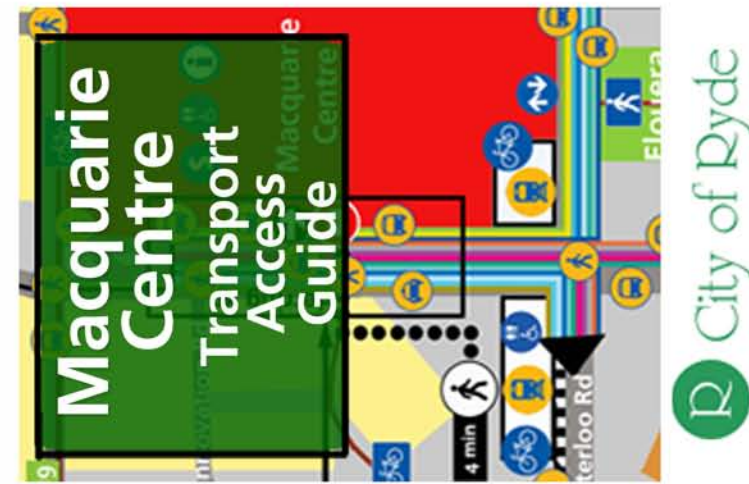

## Train Information

Trains at Macquarie University station run on the Northern Line. Westbound trains go to Epping and Hornsby. Eastbound trains go to Chatswood and City.

To plan your trip from start to finish with bus, ferry and train timetable information, plus stop locations and platform numbers visit

[www.131500.com.au](http://www.131500.com.au)  
or  
Phone: 131500

To explore the local Ryde area there are several types of bus tickets available:

- TravelTen
- Two-zone TravelPass
- TravelPass
- DayTripper
- BusTripper
- Pensioner Excursion

## Walking and Cycling

The City of Ryde promotes active transport through providing accessible walking and cycling routes for the community.

The Macquarie Park area has several recreational walks and cycling tracks. Along Shrimptons Creek a walking and cycling track exists providing a scenic route to and from the Macquarie Centre, University and Macquarie University Train Station.