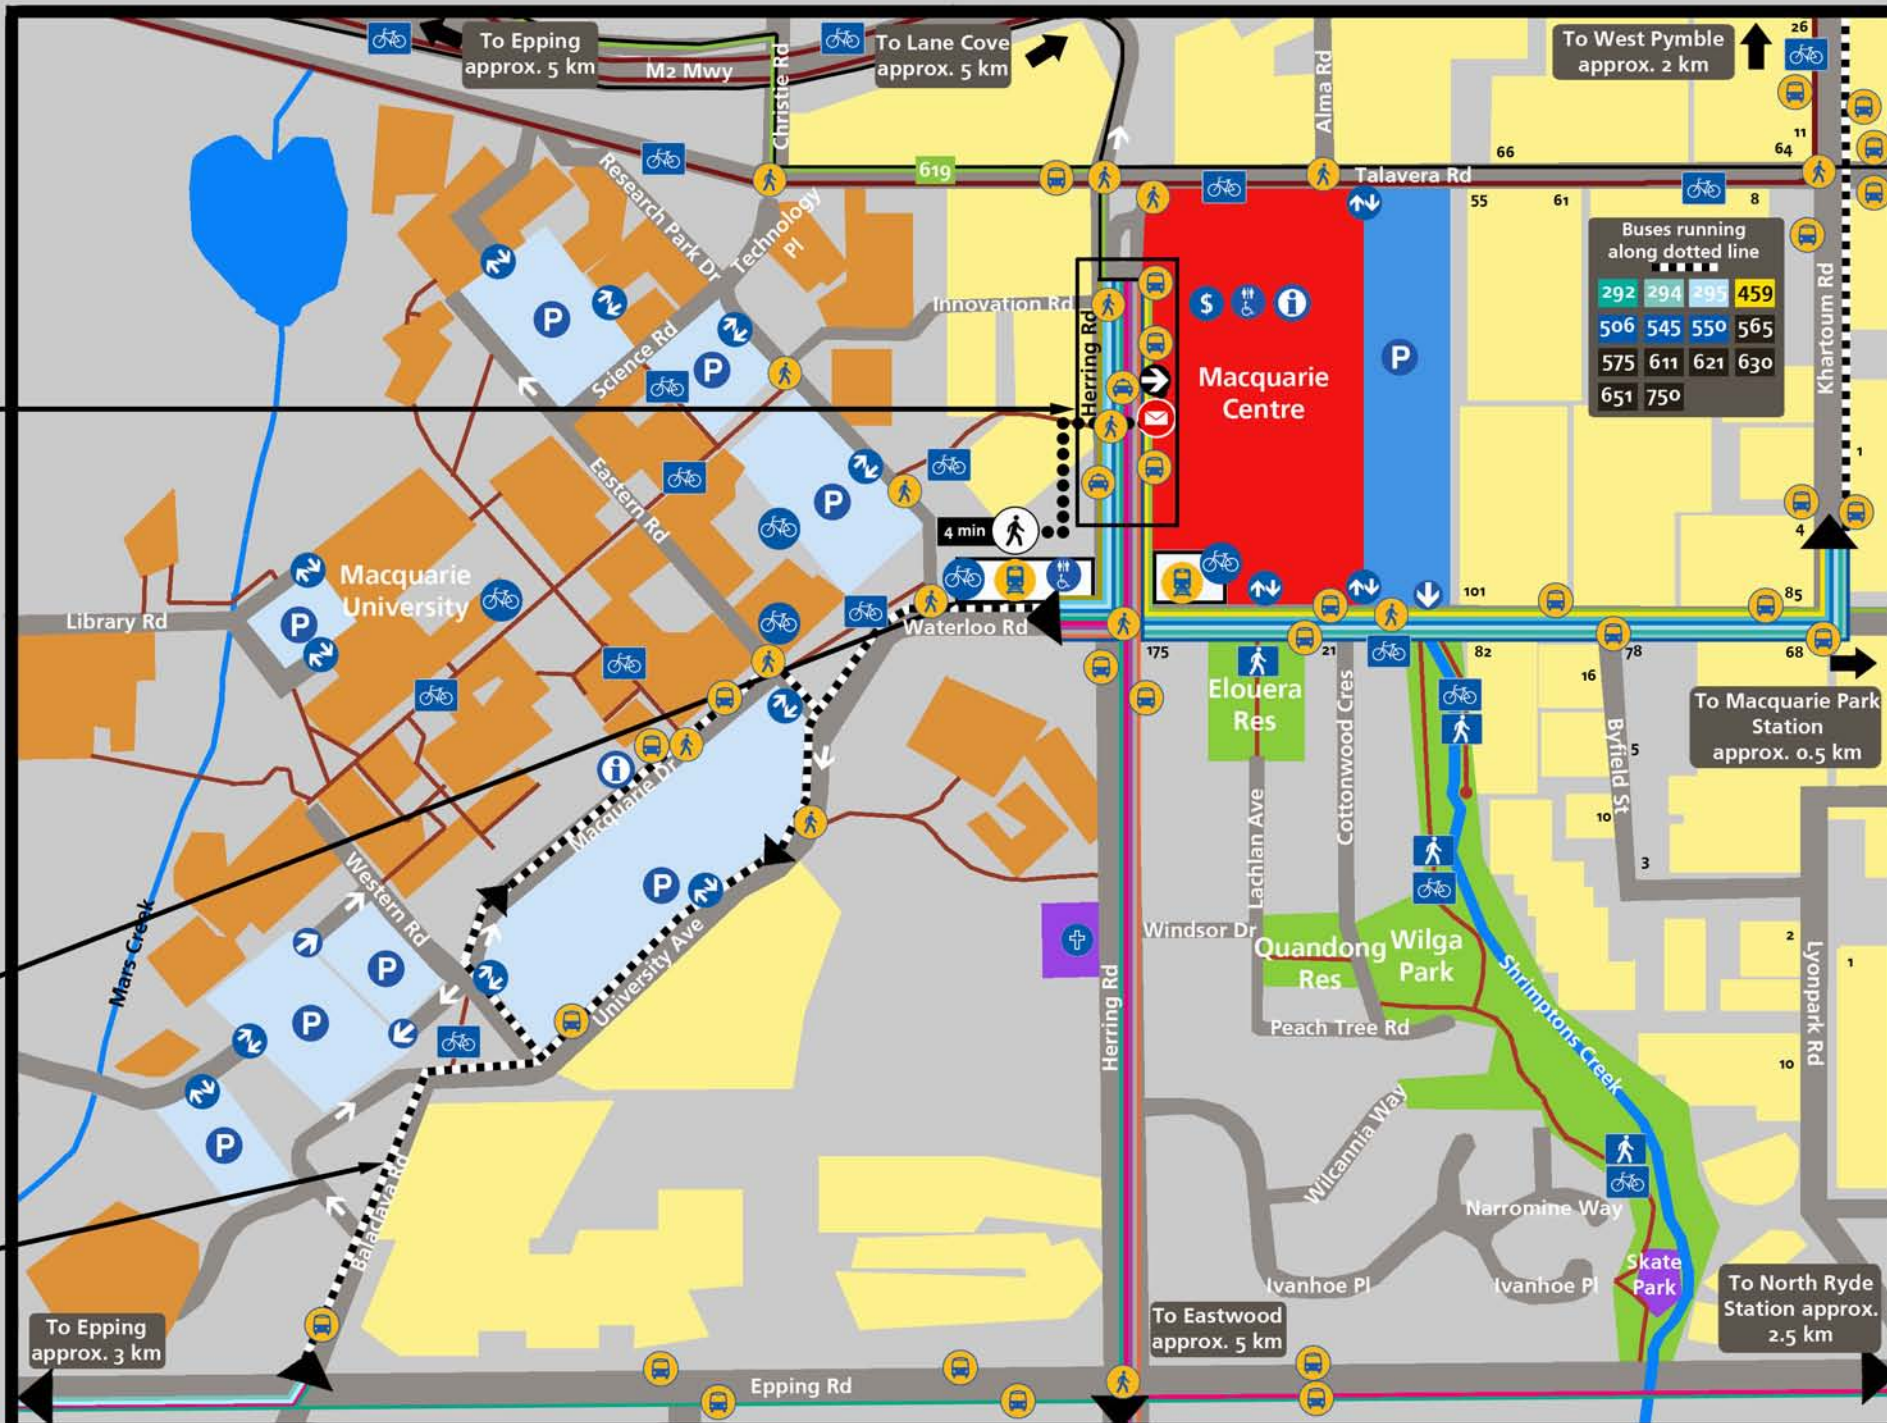

N

Commercial	Public Buildings	Bus Stop	Bank/ATM	Pedestrian Crossing	One Way	Parking	Public Toilets
Parking	Station	Train	Church/Place of Worship	Shopping Centre Entrance	Bicycle Parking	Cycle & Walking Track	
Park	University	Taxi Zone	Parking Entrance/Exit	Post Office/Post Box	Information	Entrance/Exit Only	

**Stand 1**  
Circular Quay  
Auburn  
Parramatta

**Macquarie University Station**

**Westbound Trains :**  
Epping and Hornsby

**Eastbound Trains :**  
Chatswood and City

Buses running along dotted line

140	197	288	289
290	292	294	295
296	459	506	507
518	544	545	550
565	575	611	621
630	651	750	

Buses running along dotted line

292	294	295	459
506	545	550	565
575	611	621	630
651	750		