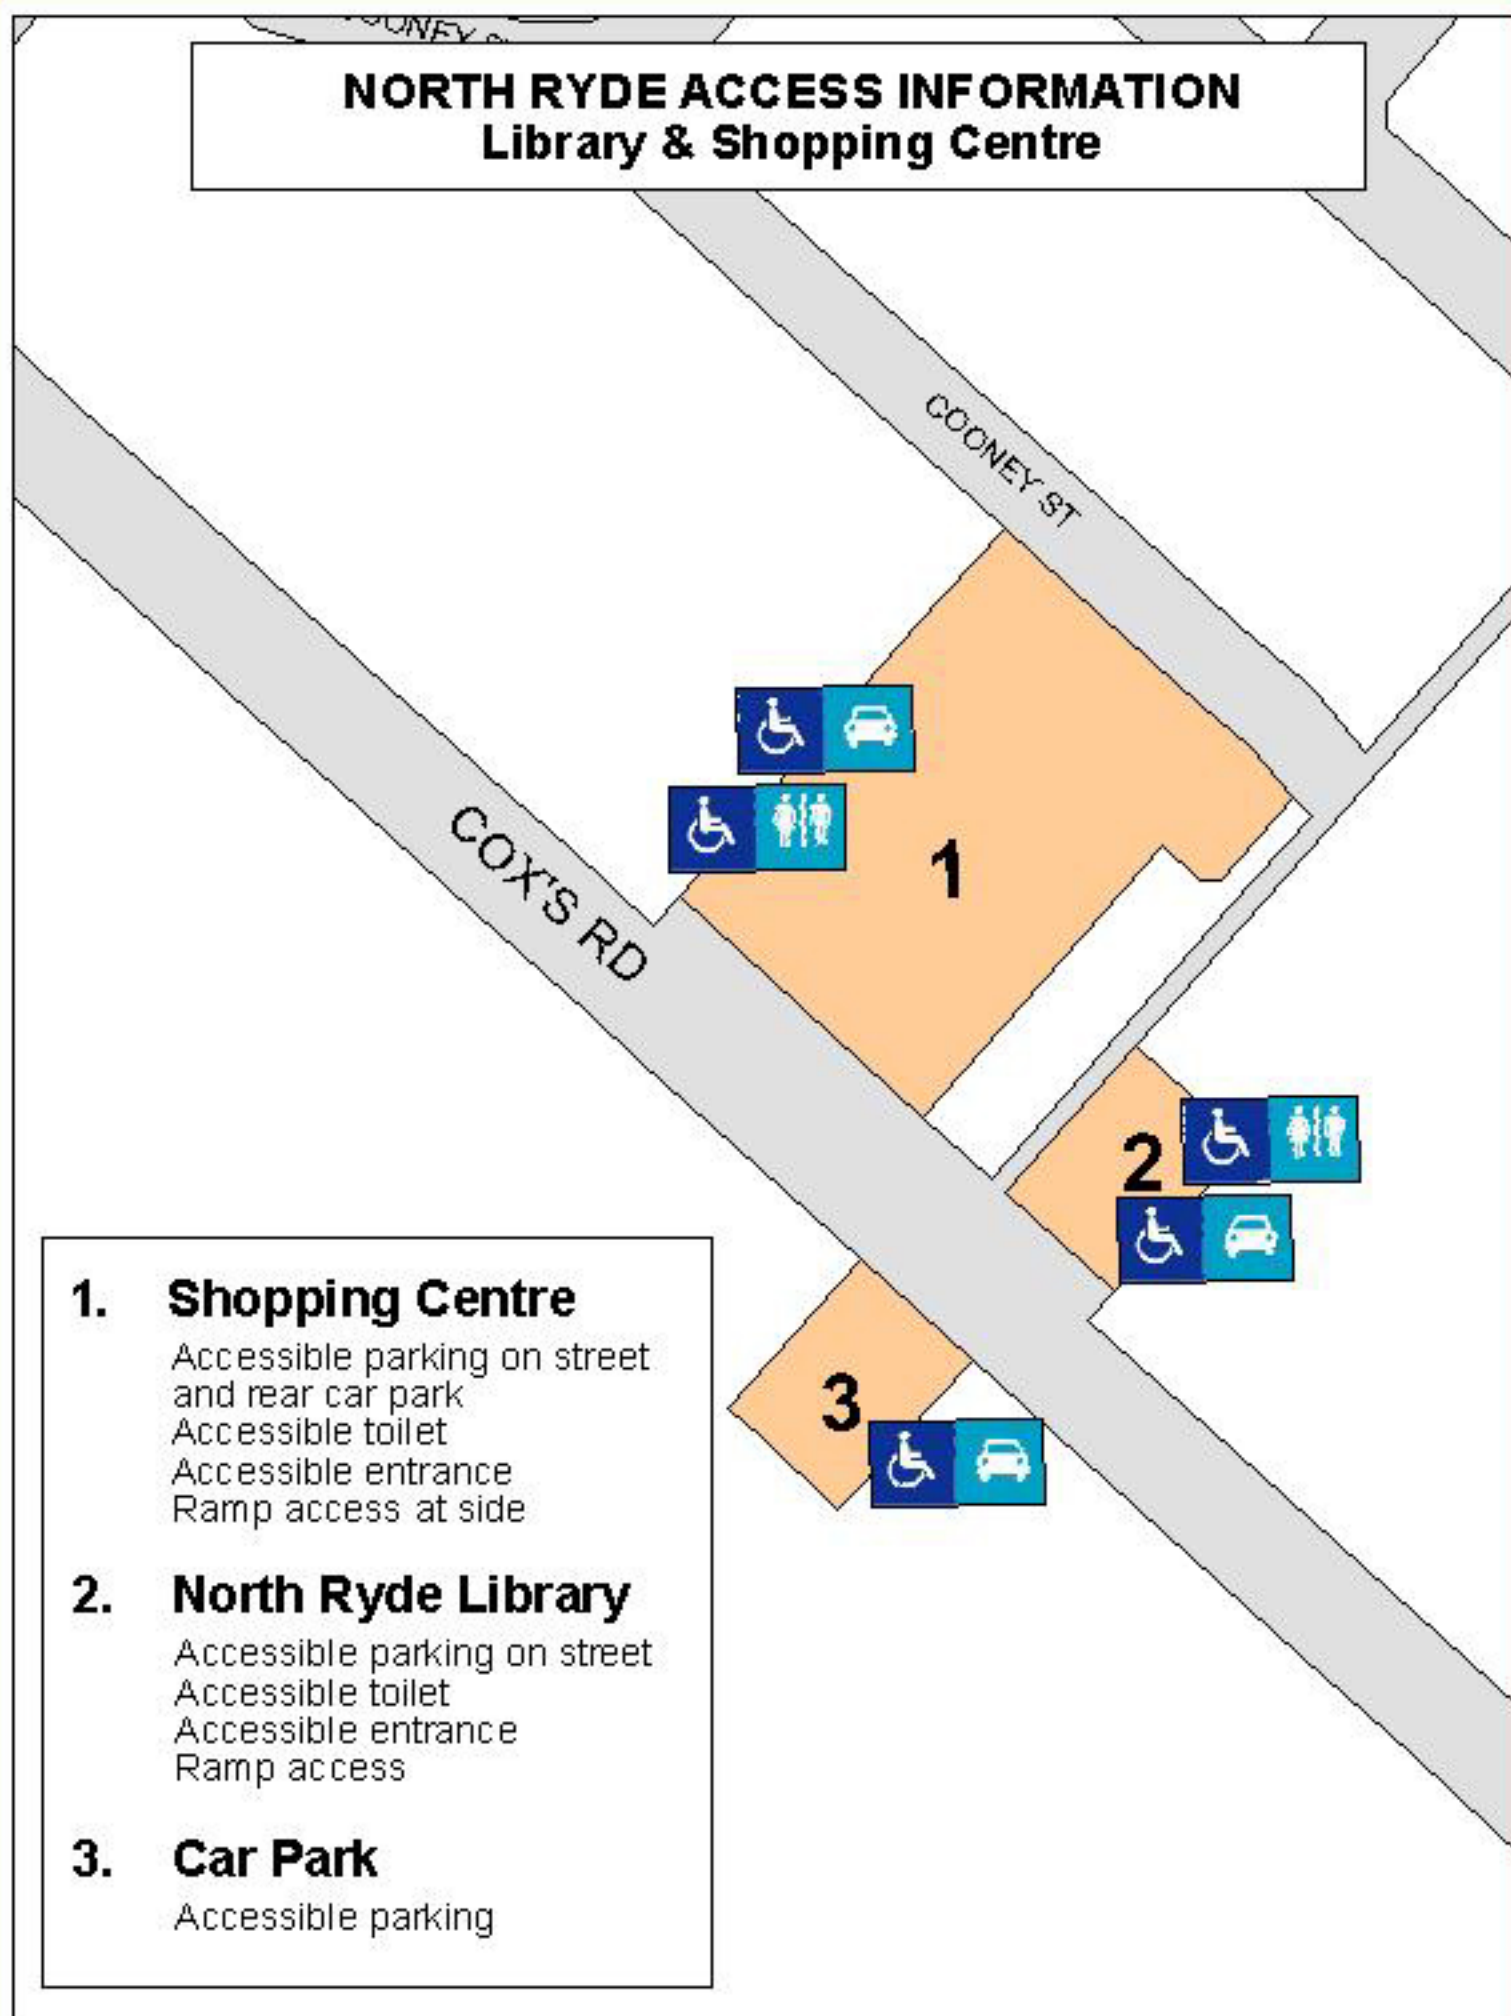

NORTH RYDE ACCESS INFORMATION

Library & Shopping Centre

1. Shopping Centre

Accessible parking on street and rear car park
Accessible toilet
Accessible entrance
Ramp access at side

2. North Ryde Library

Accessible parking on street
Accessible toilet
Accessible entrance
Ramp access

3. Car Park

Accessible parking

Ryde City Council

LAND INFORMATION

Scale: 1:1500

Date: 17/05/2002