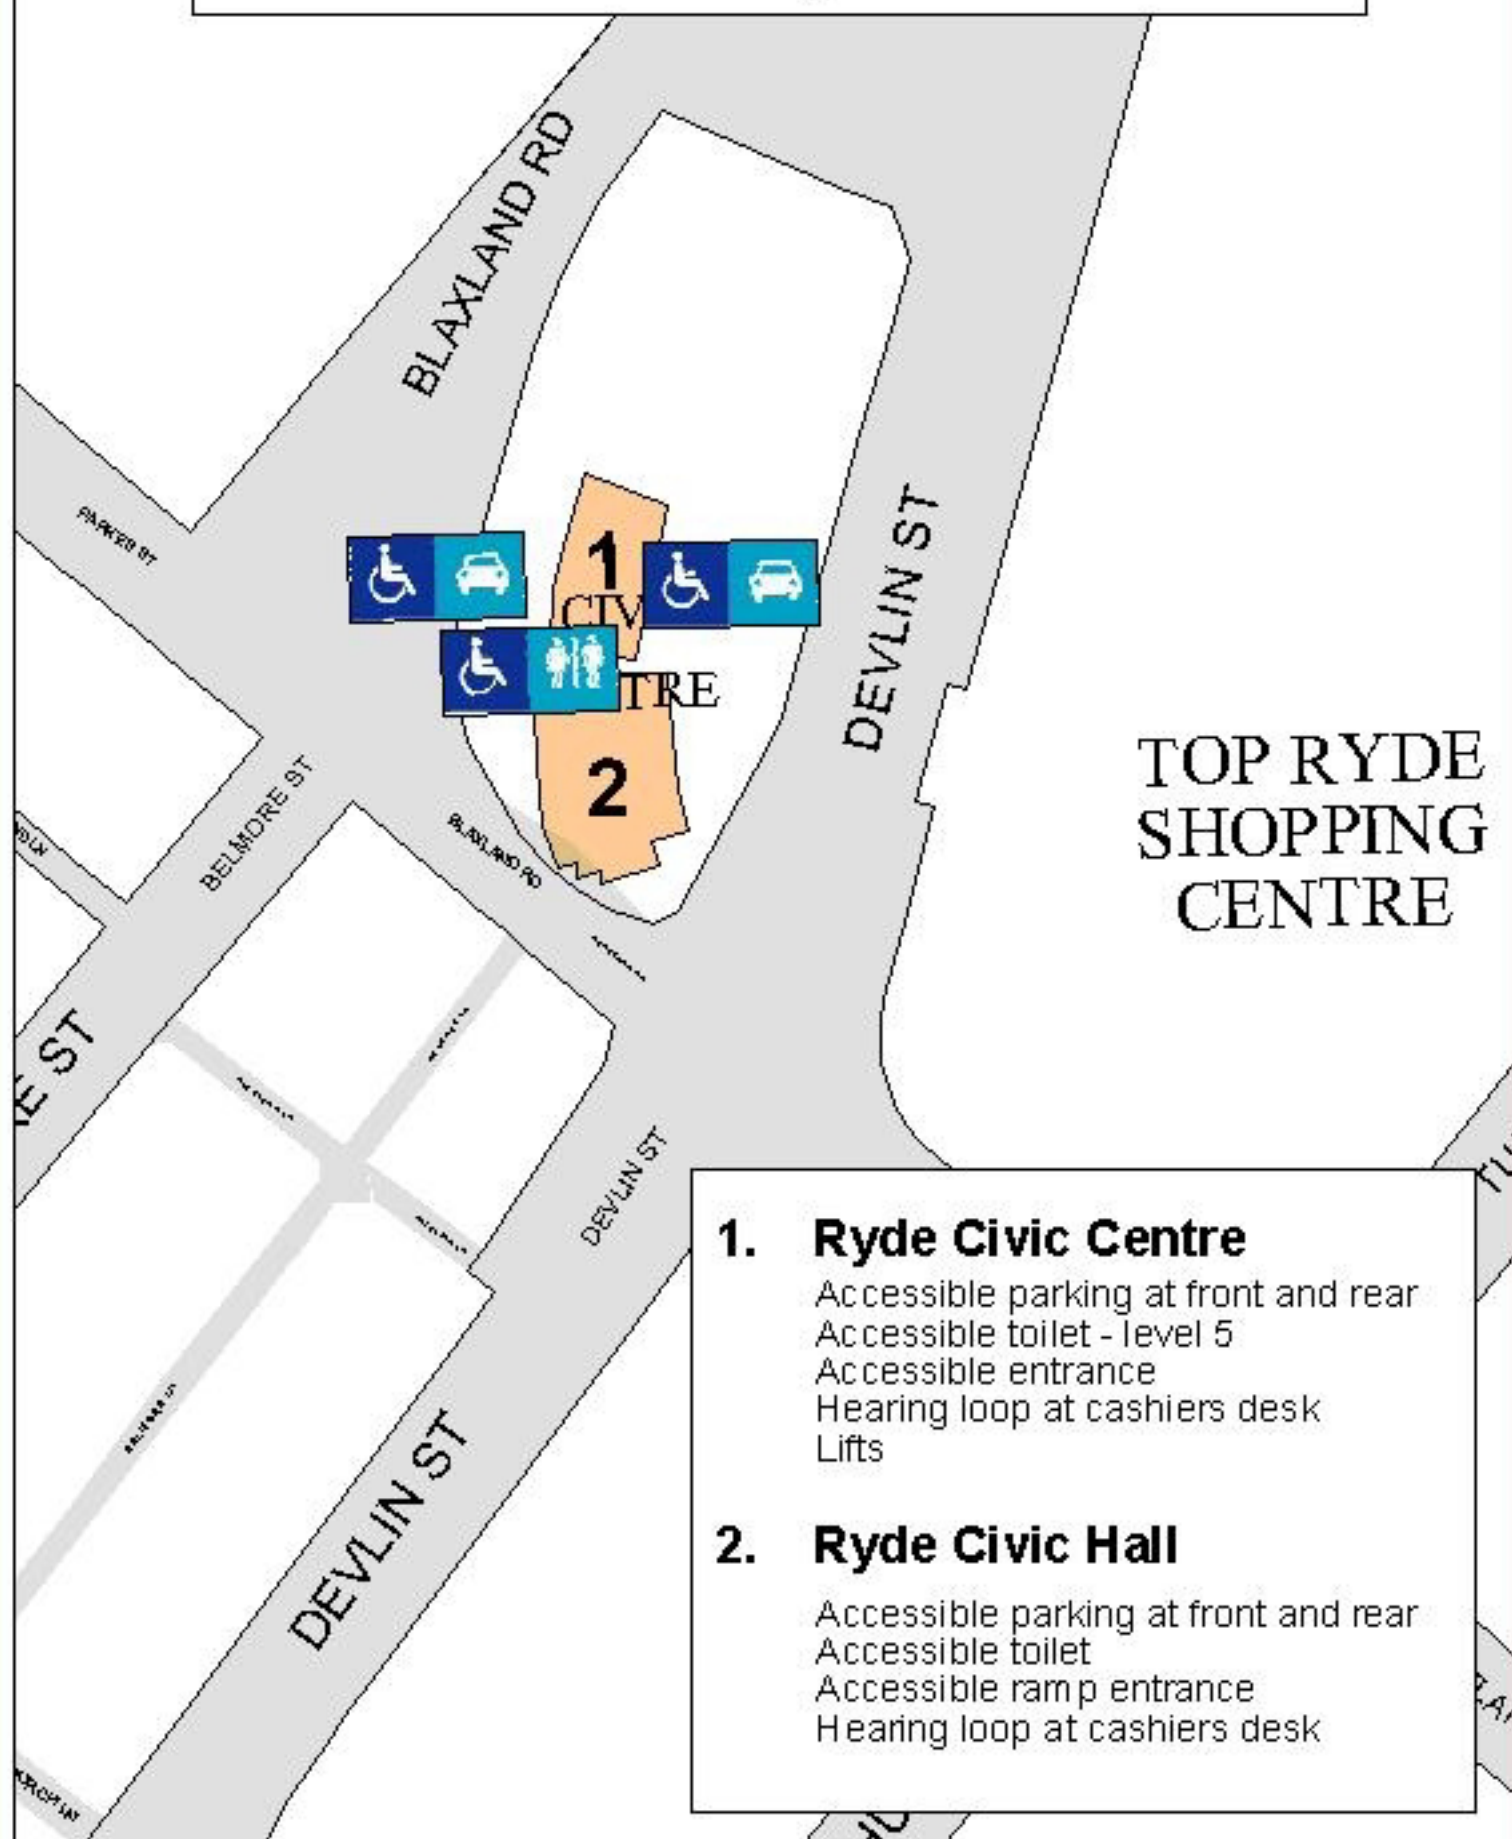

TOP RYDE ACCESS INFORMATION

Civic Centre, Civic Hall

1. Ryde Civic Centre

Accessible parking at front and rear
Accessible toilet - level 5
Accessible entrance
Hearing loop at cashiers desk
Lifts

2. Ryde Civic Hall

Accessible parking at front and rear
Accessible toilet
Accessible ramp entrance
Hearing loop at cashiers desk