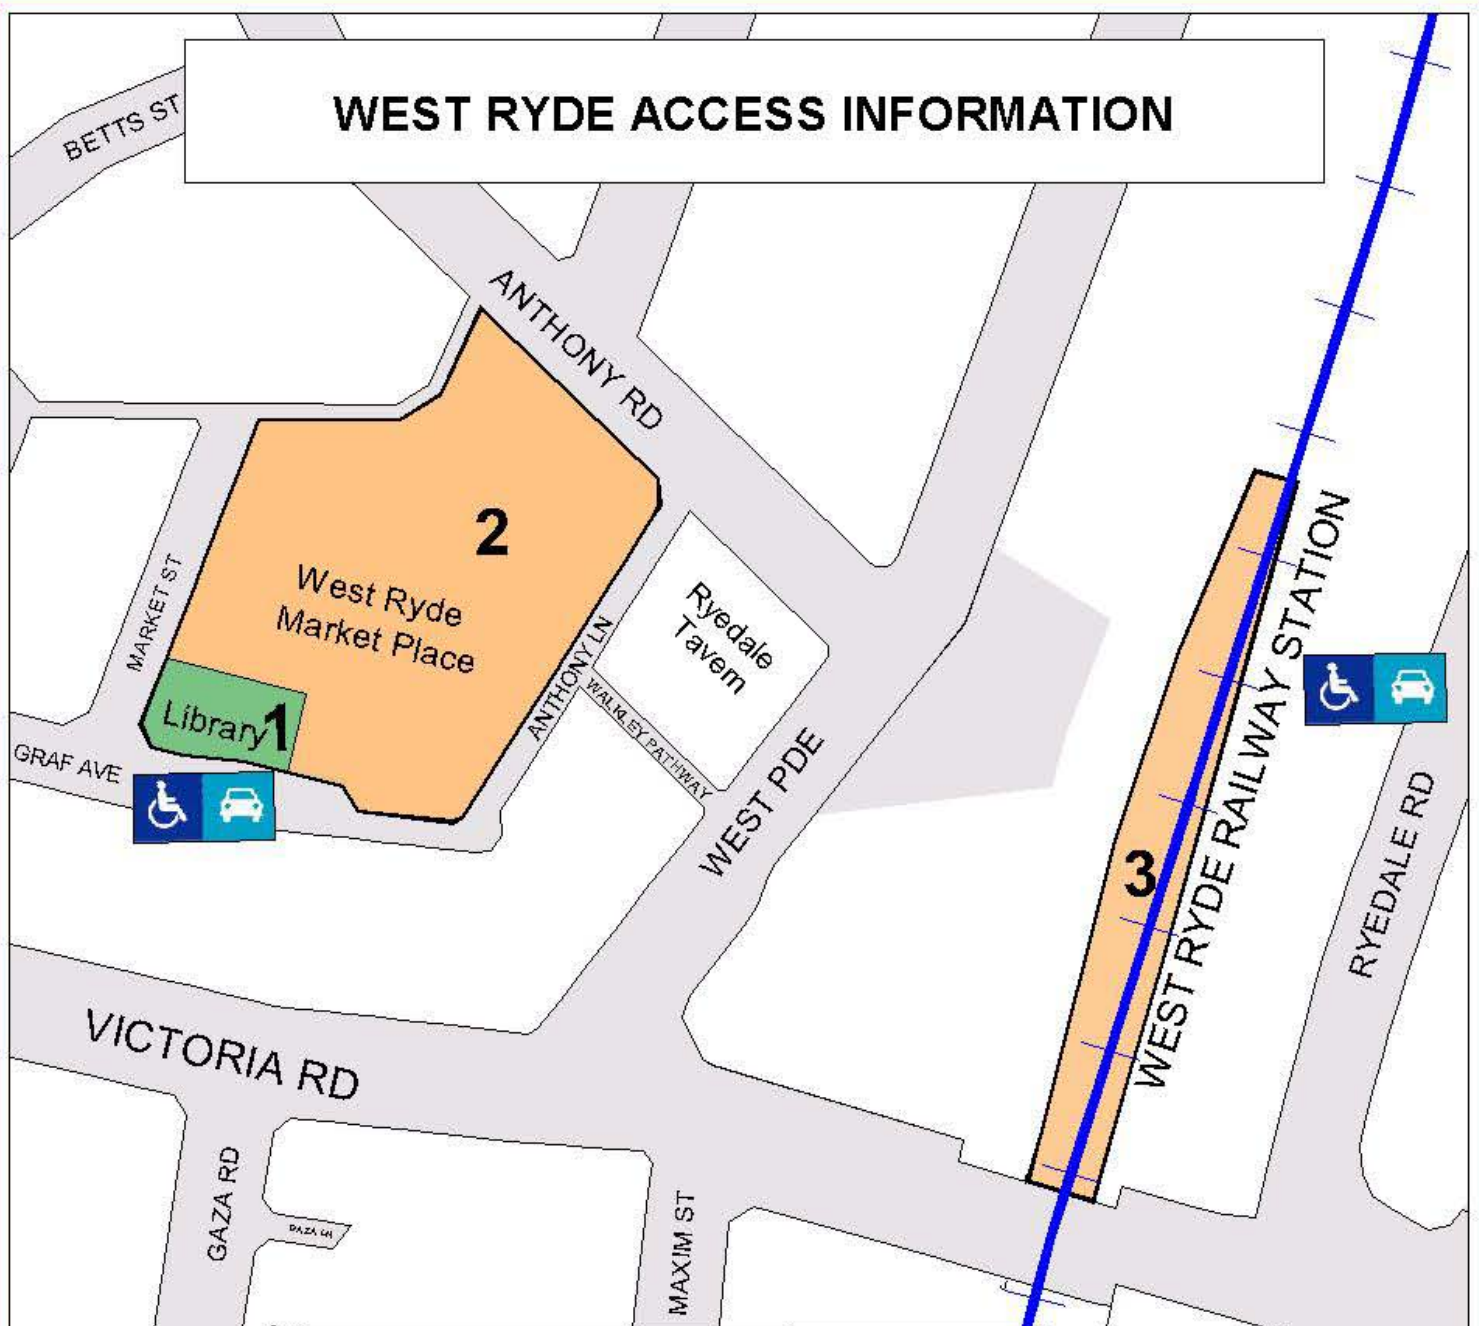

# WEST RYDE ACCESS INFORMATION

## 1. West Ryde Library

Accessible parking at front of library in Graf Avenue and West Ryde Marketplace carpark  
Accessible entrance, and toilet facilities

RYDE  
PUMPING  
STATION