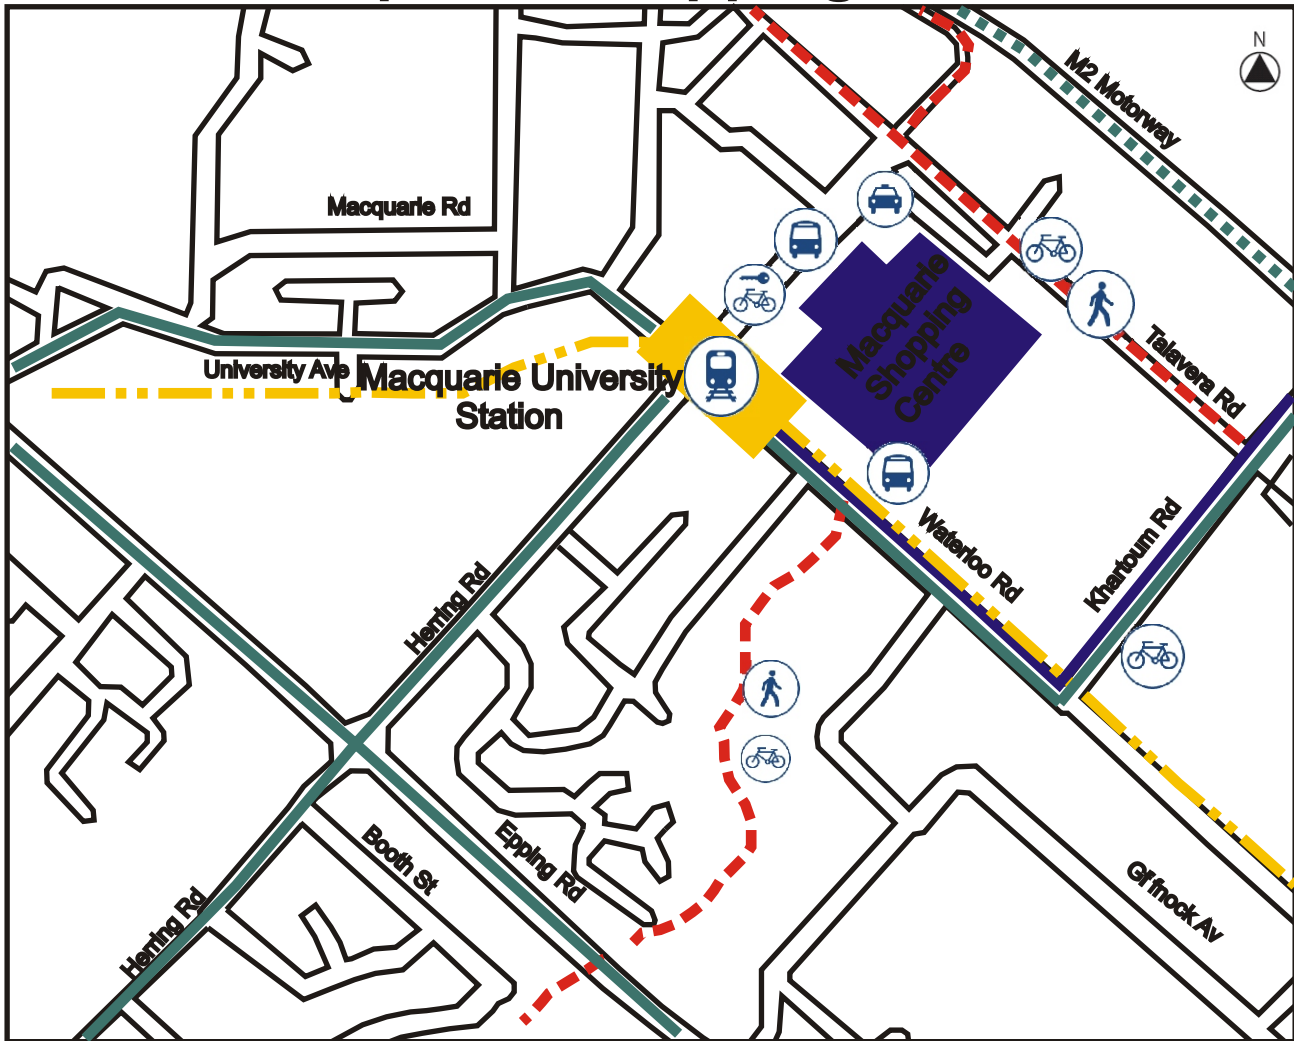

Appendix I – Example Transport Access Guide for Macquarie Park

Transport Access Guide

Macquarie Shopping Centre

	Shared Cycle / Pedestrian Path
	On-Road Marked Cycle Route
	Motorway shoulder facilities
	Epping - Chatswood Rail Link
	Train Station
	Bus Route
	Bus stop / Interchange
	Taxi Stand
	Secure Cycle Parking

Macquarie Shopping Centre is easy to get to by train, bus, walking or cycling!

Train: Trains run to the Macquarie Station every 15 minutes in direction from Epping and Chatswood.

Bus: A bus interchange is located outside of the centre.
 Bus Numbers:
 288, 290, 292 and 294: Centre to Sydney CBD
 550 and 545: Chastwood to Parramatta.
 611, 630, 633 and 635: Blacktown and Castle Hill.

Walking / Cycling: Dedicated bike and pedestrian tracks link to the centre. Secure bike parking facilities are available at the Herring Road entrance.

More information:
 Phone 131 500 or visit
www.131500.com
www.macquariecentre.com.au