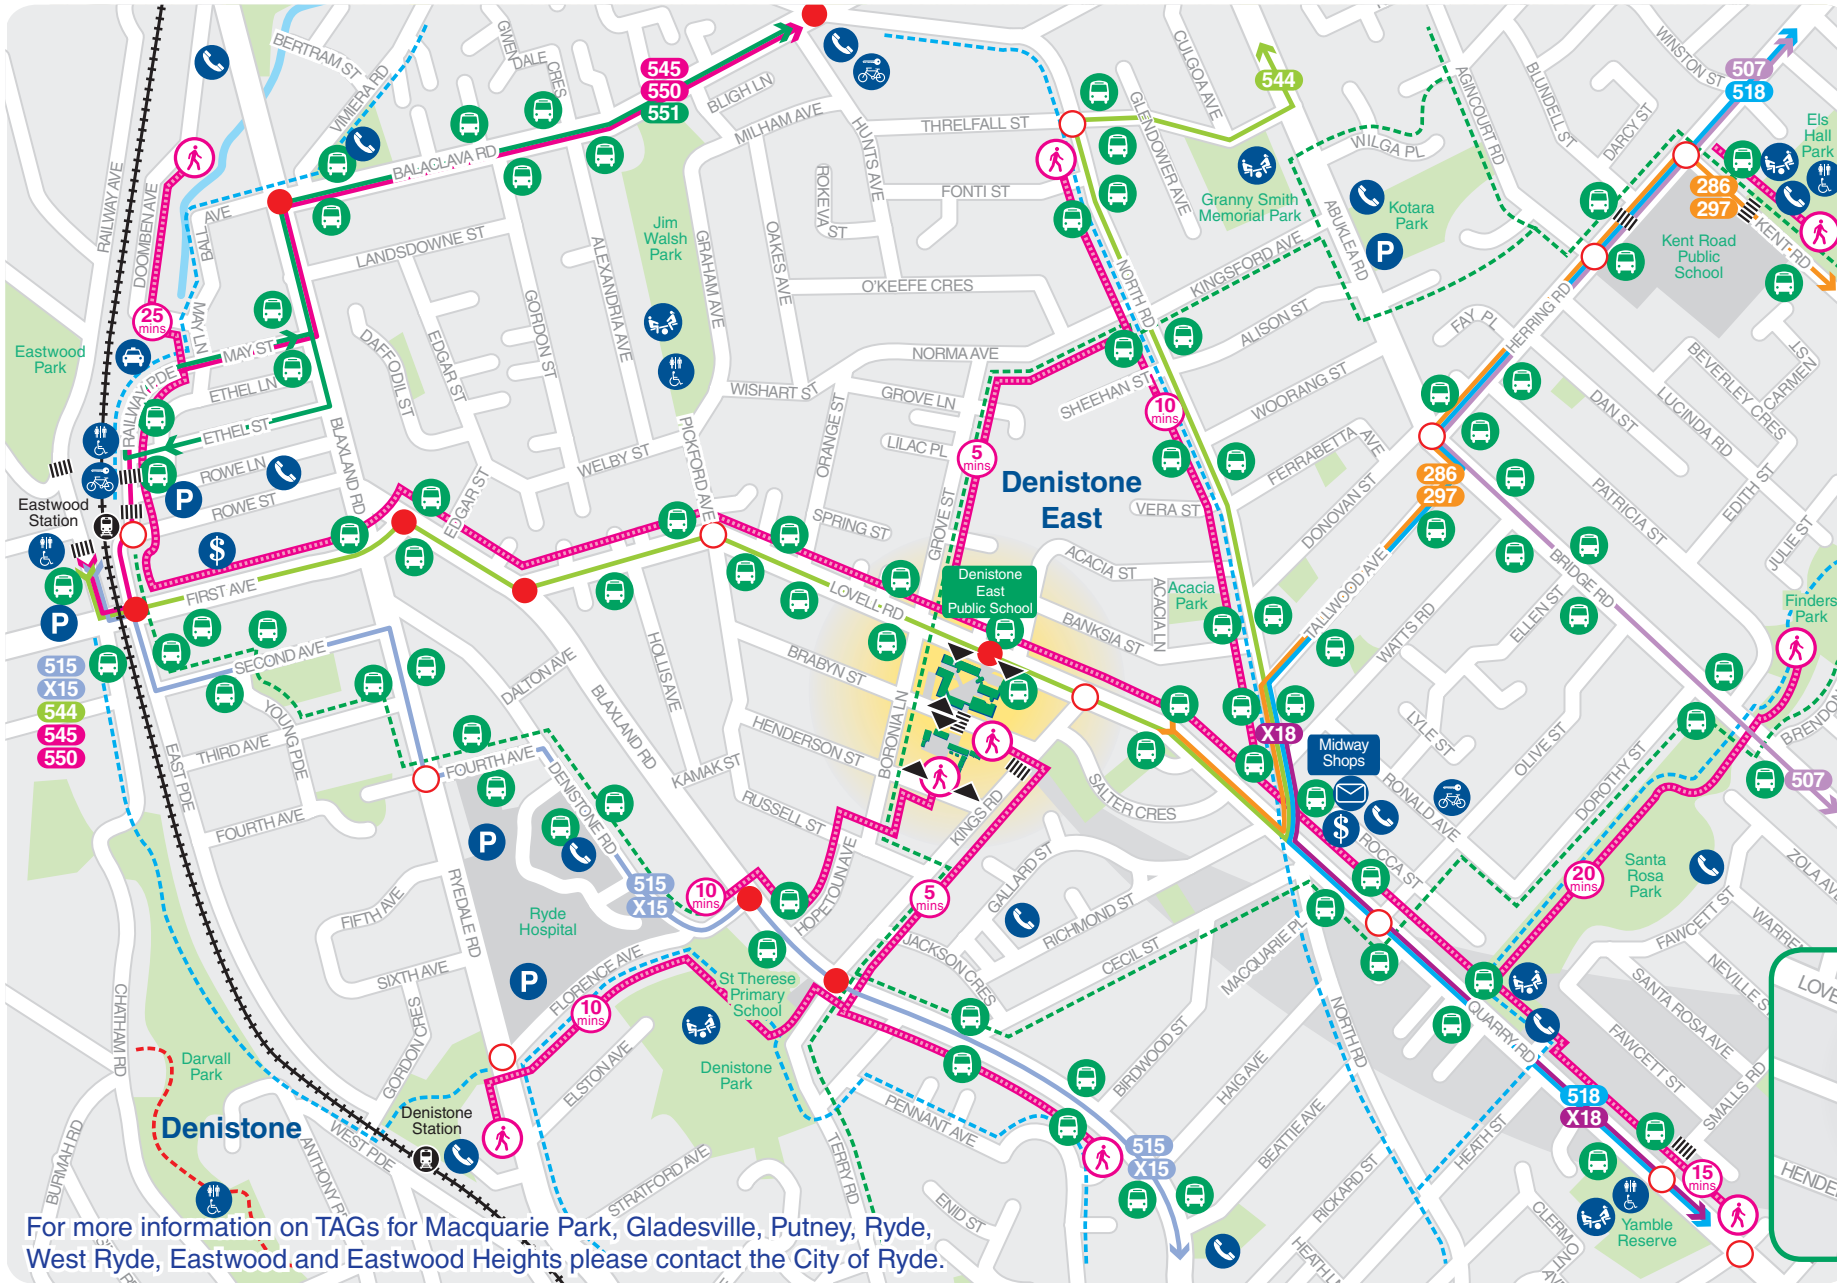

# Denistone East Public School Transport Access Guide

The majority of families live within a reasonable (2km) walking or cycling distance from school or the local shops. The TAG over the

page provides suggested safe and accessible walking trails and cycling routes in your local area.

# Denistone East Public School Transport Access Guide

An initiative of the **City of Ryde** and **Ryde Hornsby Health Promotion Unit**

Lifestyle and opportunity @ your doorstep

# Denistone East Public School Transport Access Guide

- ### Legend
- Pedestrian Entrance
  - Marked Cycle Routes
  - Unmarked Cycle Routes
  - Bicycle Parking
  - Walking Tracks
  - Suggested Walking Route
  - Approx. walking time from school to end point
  - Parking
  - Traffic Light Crossing
  - Roundabout
  - Pedestrian Crossing
  - Bus Route
  - Bus Stop
  - Taxi Stand
  - Accessible Public Toilet
  - Public Telephone
  - ATM
  - Post Office
  - Safe Play Area

For more information on TAGs for Macquarie Park, Gladesville, Putney, Ryde, West Ryde, Eastwood and Eastwood Heights please contact the City of Ryde.