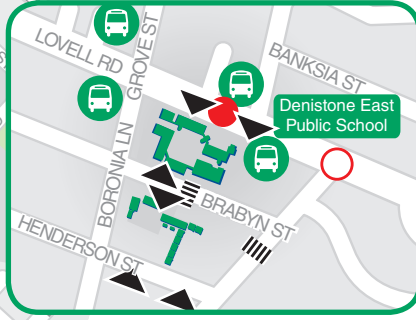

**North Ryde / Chatswood / Lane Cove / City** 286, 297, 545, 550

**Ryde / Victoria Rd / City** 507, 515, X15, 518, X18

If you need help on deciding which transport services will help you on your journey, please call **131500** or visit **131500.com.au**

# Denistone East Public School Transport Access Guide

An initiative of the **City of Ryde** and **Ryde Hornsby Health Promotion Unit**

Lifestyle and opportunity @ your doorstep

# Denistone East Public School Transport Access Guide

- ### Legend
- Pedestrian Entrance
  - Marked Cycle Routes
  - Unmarked Cycle Routes
  - Bicycle Parking
  - Walking Tracks
  - Suggested Walking Route
  - Approx. walking time from school to end point
  - Parking
  - Traffic Light Crossing
  - Roundabout
  - Pedestrian Crossing
  - Bus Route
  - Bus Stop
  - Taxi Stand
  - Accessible Public Toilet
  - Public Telephone
  - ATM
  - Post Office
  - Safe Play Area