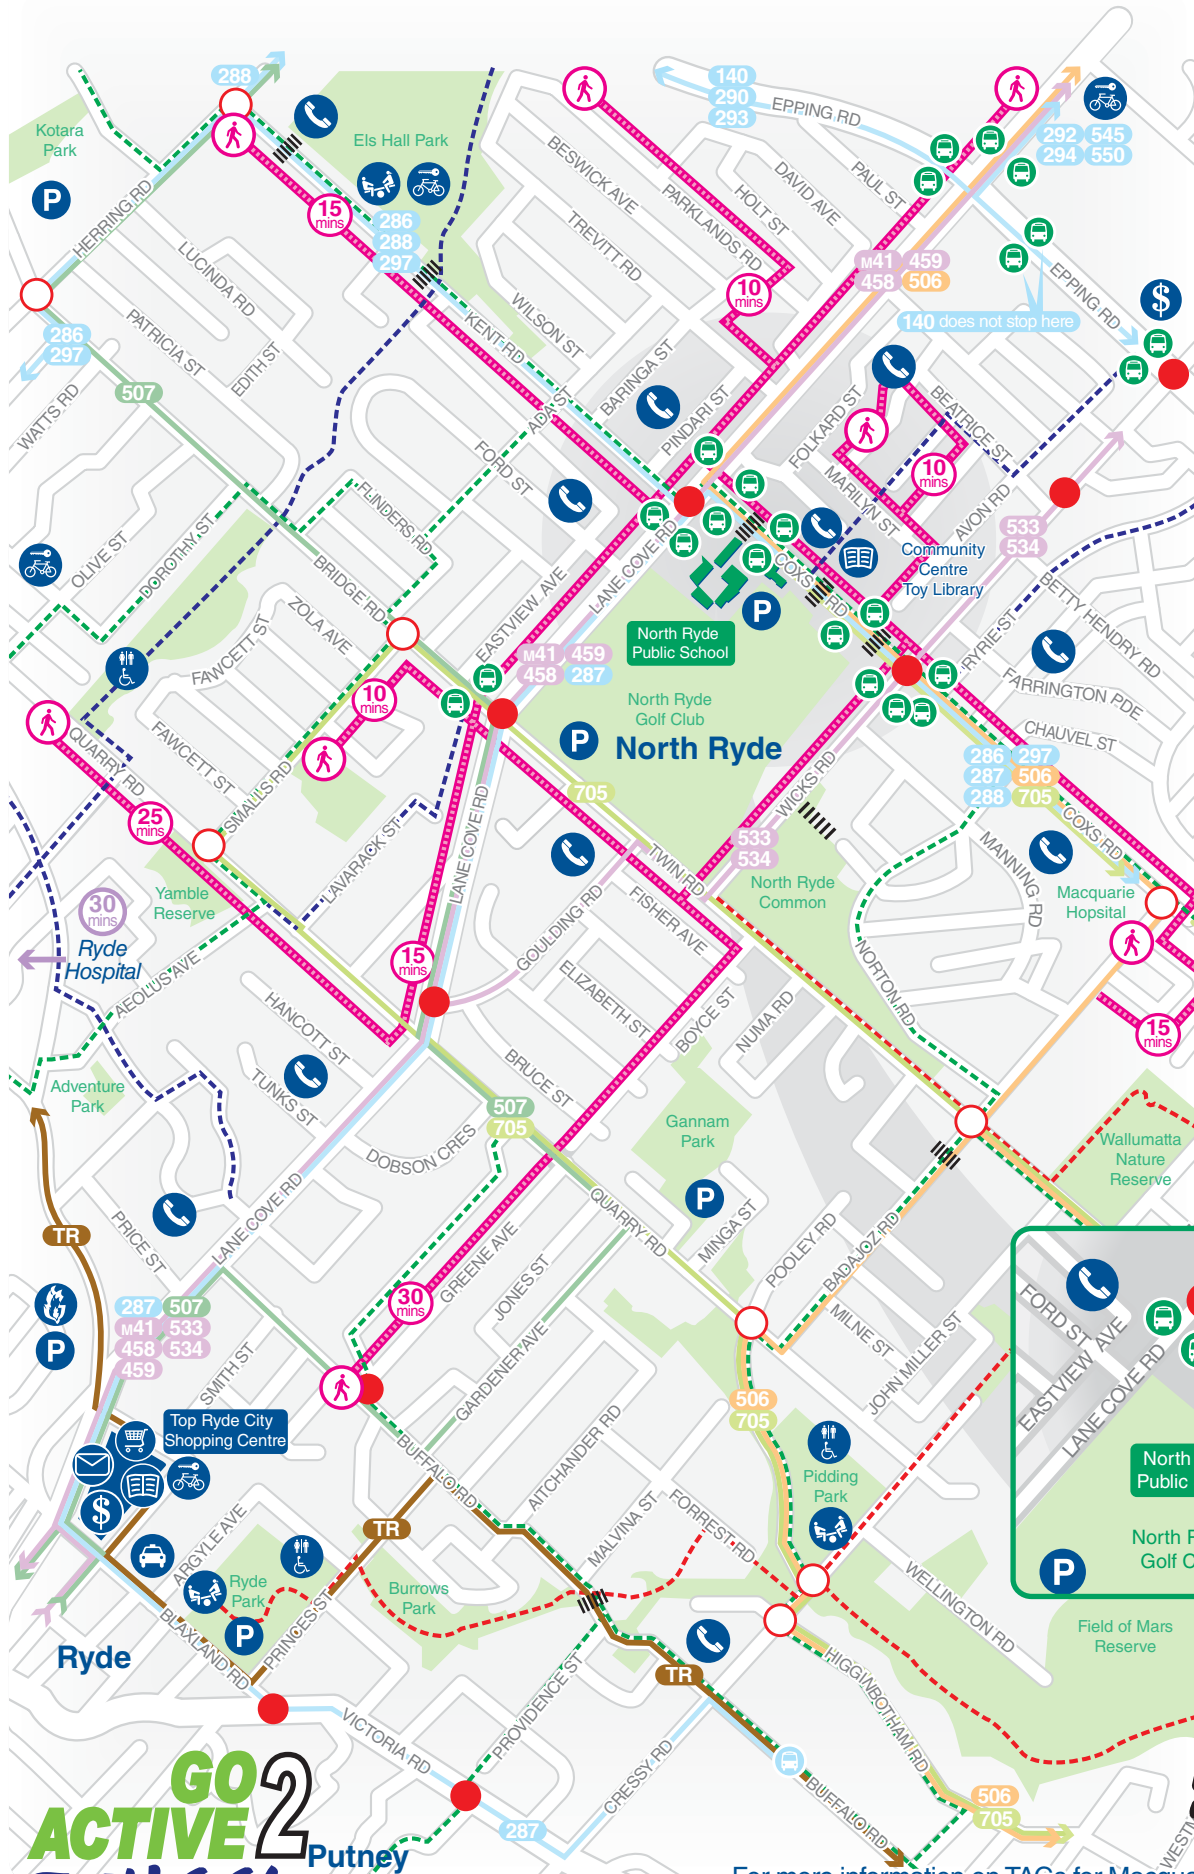

North Ryde Public School Transport Access Guide

Legend

- Pedestrian Entrance
- Marked Cycle Routes
- Unmarked Cycle Routes
- Bicycle Parking
- Walking Tracks
- Suggested Walking Route
- Approximate walking time from school to end point
- Parking Entrance / Exit
- Traffic Light Crossing
- Roundabout
- Pedestrian Crossing
- Bus Route
- Top Ryder Bus Route
- Bus Stop
- Taxi Stand
- Accessible Public Toilet
- Public Telephone
- ATM
- Post Office
- Libraries
- Fire Brigade
- Safe Play Area

For more information on TAGs for Macquarie Park, Gladesville, Putney, Ryde, West Ryde and Eastwood please contact the City of Ryde.