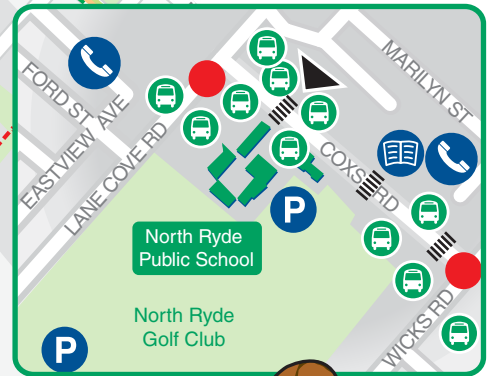

North Ryde Public School Transport Access Guide

Legend

- Pedestrian Entrance
- Marked Cycle Routes
- Unmarked Cycle Routes
- Bicycle Parking
- Walking Tracks
- Suggested Walking Route
- Approximate walking time from school to end point
- Parking Entrance / Exit
- Traffic Light Crossing
- Roundabout
- Pedestrian Crossing
- Bus Route
- Top Ryder Bus Route
- Bus Stop
- Taxi Stand
- Accessible Public Toilet
- Public Telephone
- ATM
- Post Office
- Libraries
- Fire Brigade
- Safe Play Area

For more information on TAGs for Macquarie Park, Gladesville, Putney, Ryde, West Ryde and Eastwood please contact the City of Ryde.