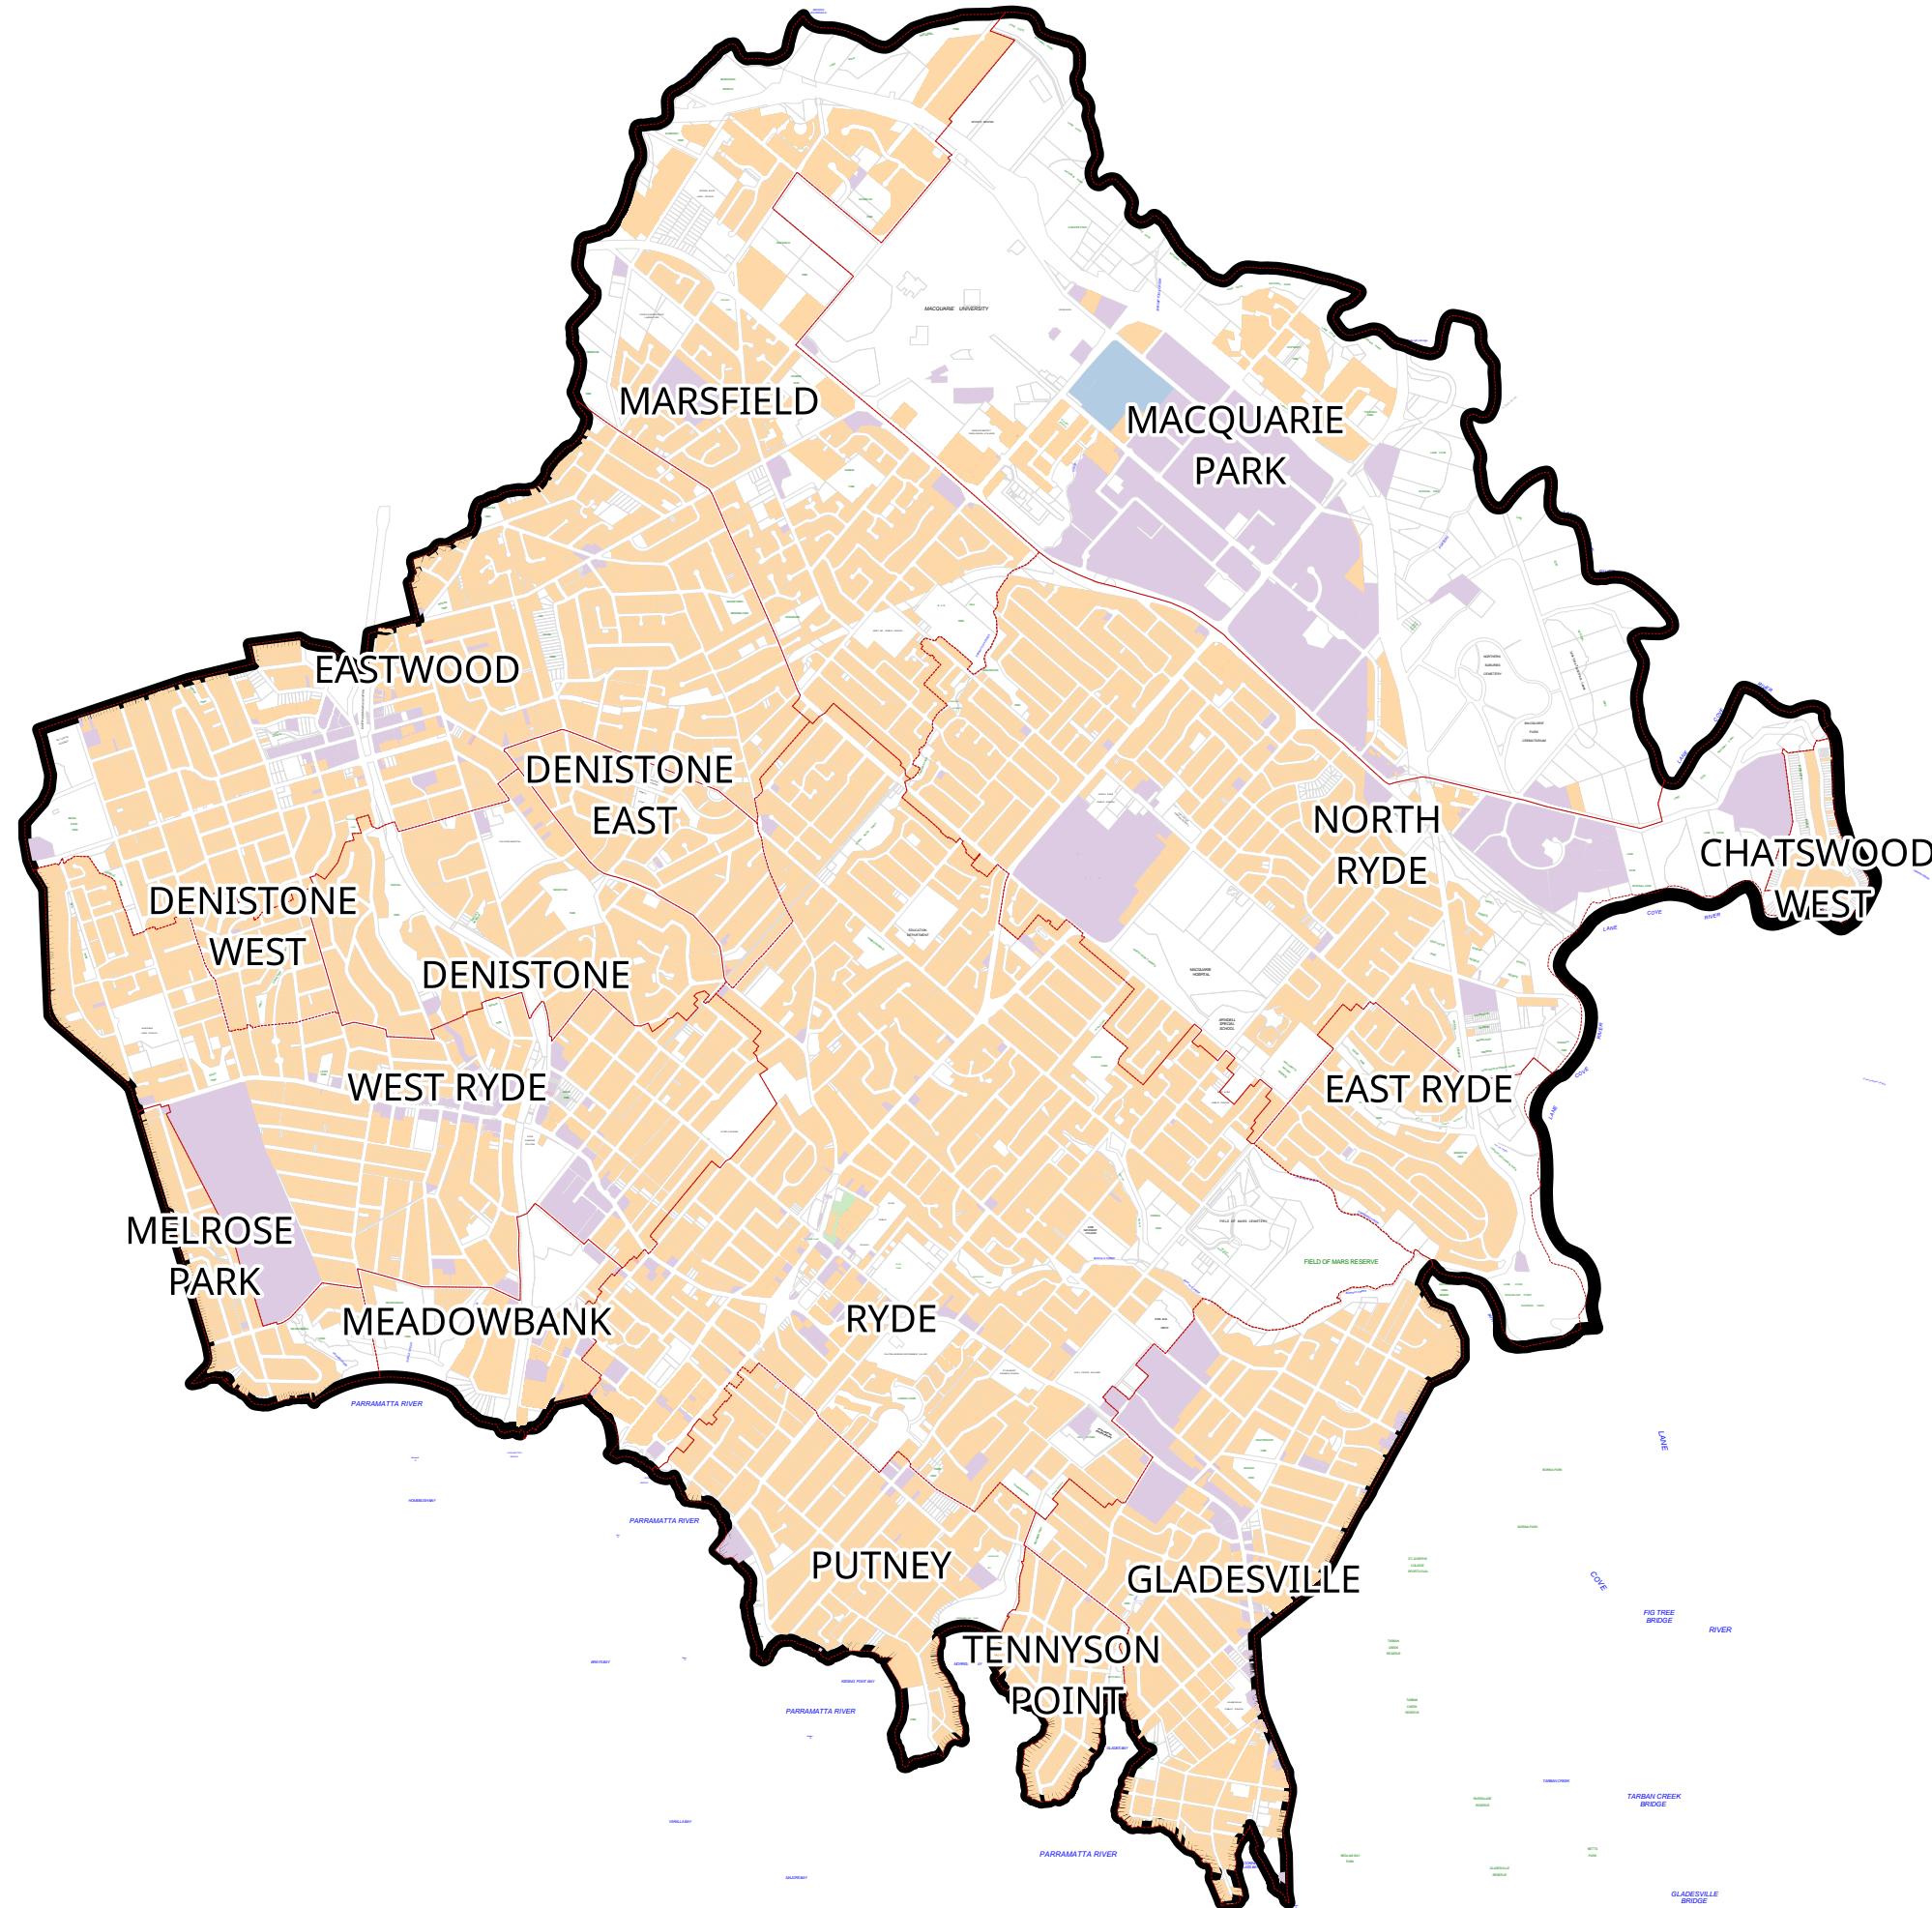

Rate Category Map

Rate Analysis

- Mixed Development
- Business Major Retail Centre - Macquarie Park
- Business Major Retail Centre - Top Ryde
- Business
- Residential

Special Rates

- Environmental Management applies to all rateable properties in the City of Ryde
- Special Infrastructure Renewal applies to all rateable properties in the City of Ryde

Created by:	Spatial Data Services
Date:	11/03/2024
Scale:	1:35500 @ A3

COPYRIGHT
© City of Ryde Council 2019.
© Department Finance, Services & Innovation 2019.

DISCLAIMER
This map has been compiled from various sources and the publisher and/or contributors accept no responsibility for any injury, loss or damage arising from its use or errors or omissions therein. While all care is taken to ensure a high degree of accuracy, users are invited to notify Council of any discrepancies.