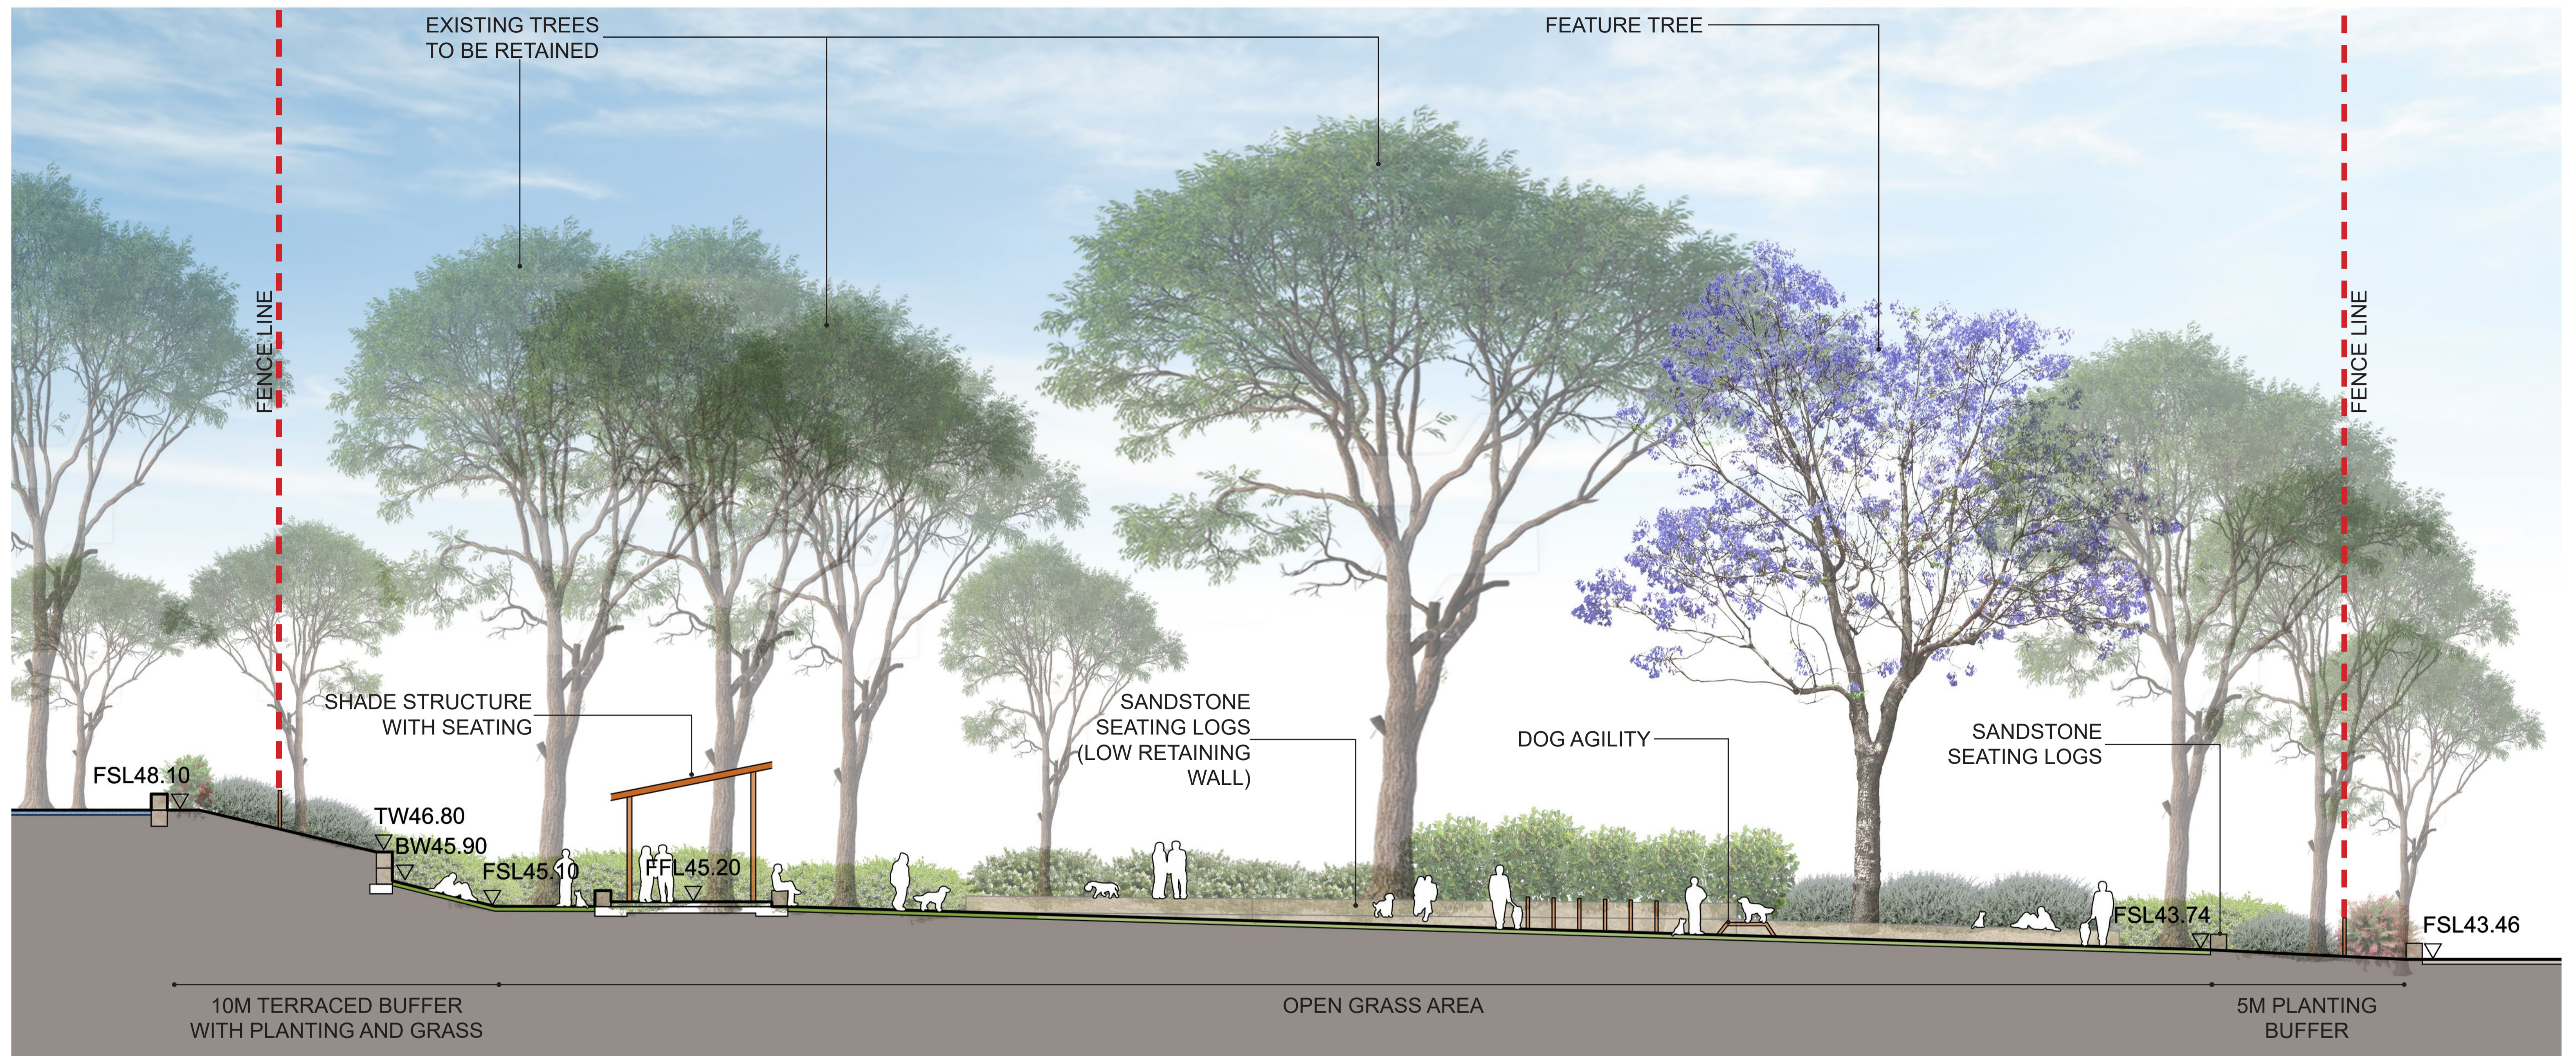

RELOCATED DOG OFF LEASH AREA  
LANDSCAPE CONCEPT PLAN

RELOCATED DOG OFF LEASH AREA SECTION A-A

PRECEDENT INDICATIVE IMAGES

TERRACED BUFFER WITH PLANTING AND GRASS

SHADE STRUCTURE (10M X 4M, WITH SALVAGED SEATING)

OPEN GRASS AREA (GENERALLY FLAT OPEN LAWN WITH TREE CANOPIES SURROUNDED)

DOG AGILITY (RE-PURPOSED EXISTING SITE MATERIALS, SUCH AS BIKE TRACK OBSTACLES, BALUSTRADES, SEATS, TREE TRUNKS, ETC)

RELOCATED DOG OFF LEASH AREA  
SECTION B-B

PRECEDENT INDICATIVE IMAGES

FENCE

AIR-LOCK WITH DOUBLE GATES  
AND DOG LITTER BIN

SHADE STRUCTURE (SALVAGE EXISTING SEATING,  
AND MEMORIAL PLAQUES IN EXISTING SHADE STRUC-

SANDSTONE  
SEATING LOG /  
EDGE

GREEN CORRIDOR  
INTEGRATED WITH PLANT-  
ING BUFFER  
(MINIMUM 5M WIDE)