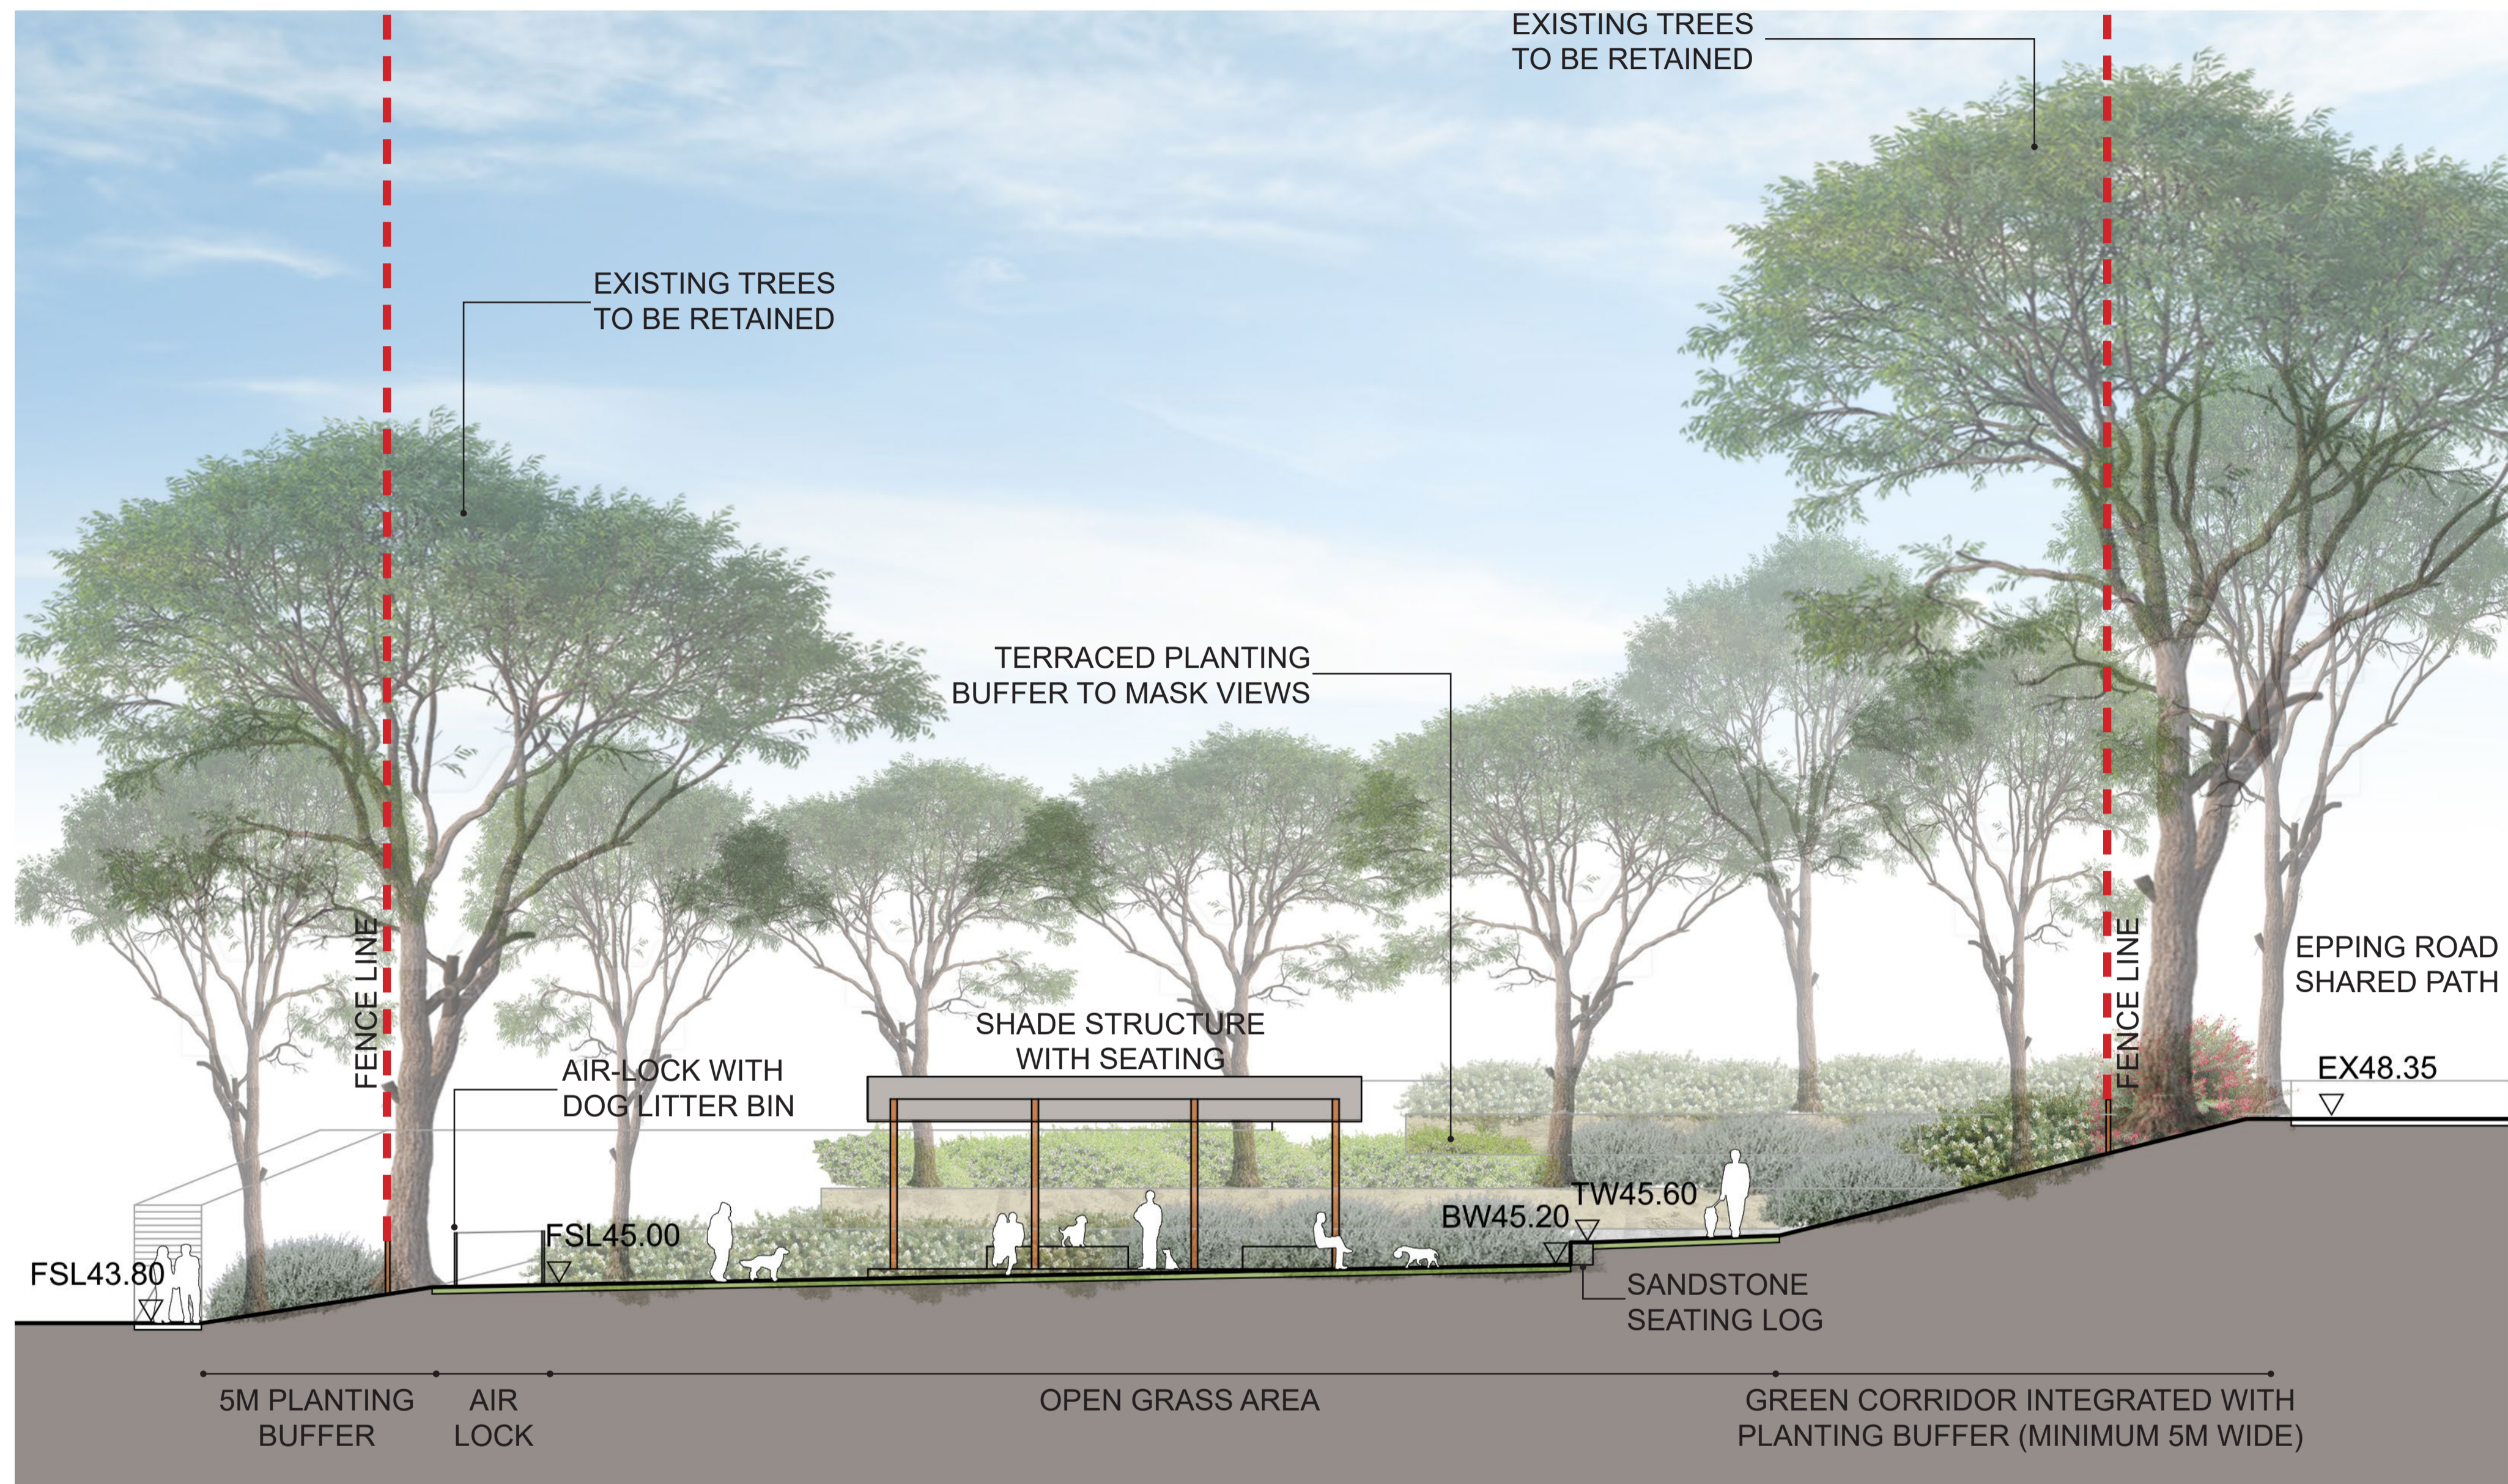

RELOCATED DOG OFF LEASH AREA  
LANDSCAPE CONCEPT PLAN

RELOCATED DOG OFF LEASH AREA SECTION A-A

PRECEDENT INDICATIVE IMAGES

TERRACED BUFFER WITH PLANTING AND GRASS

SHADE STRUCTURE (10M X 4M, WITH SALVAGED SEATING)

OPEN GRASS AREA (GENERALLY FLAT OPEN LAWN WITH TREE CANOPIES SURROUNDED)

DOG AGILITY (RE-PURPOSED EXISTING SITE MATERIALS, SUCH AS BIKE TRACK OBSTACLES, BALUSTRADES, SEATS, TREE TRUNKS, ETC)

RELOCATED DOG OFF LEASH AREA  
SECTION B-B

PRECEDENT INDICATIVE IMAGES

FENCE

AIR-LOCK WITH DOUBLE GATES  
AND DOG LITTER BIN

SHADE STRUCTURE (SALVAGE EXISTING SEATING,  
AND MEMORIAL PLAQUES IN EXISTING SHADE STRUC-

SANDSTONE  
SEATING LOG /  
EDGE

GREEN CORRIDOR  
INTEGRATED WITH PLANT-  
ING BUFFER  
(MINIMUM 5M WIDE)