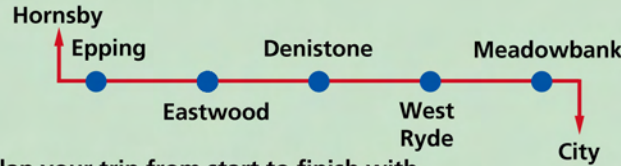

Top Ryder Blue Route 2

(free shuttle) Eastwood Station service stops at Top Ryde (Church St), Gladesville (Victoria Rd), Meadowbank Station, West Ryde (Anthony St) and Ryde Hospital before returning to Eastwood Station

See City of Ryde website www.ryde.nsw.gov.au for the Top Ryder timetable

Printed on Recycled Paper

Phone: (02) 9952 8222
 Web: www.ryde.nsw.gov.au
 Email: cityofryde@ryde.nsw.gov.au

Train Information

Trains at Eastwood station run on the Northern Line. Northbound trains go to Epping and Hornsby. Southbound trains go to Denistone and the City.