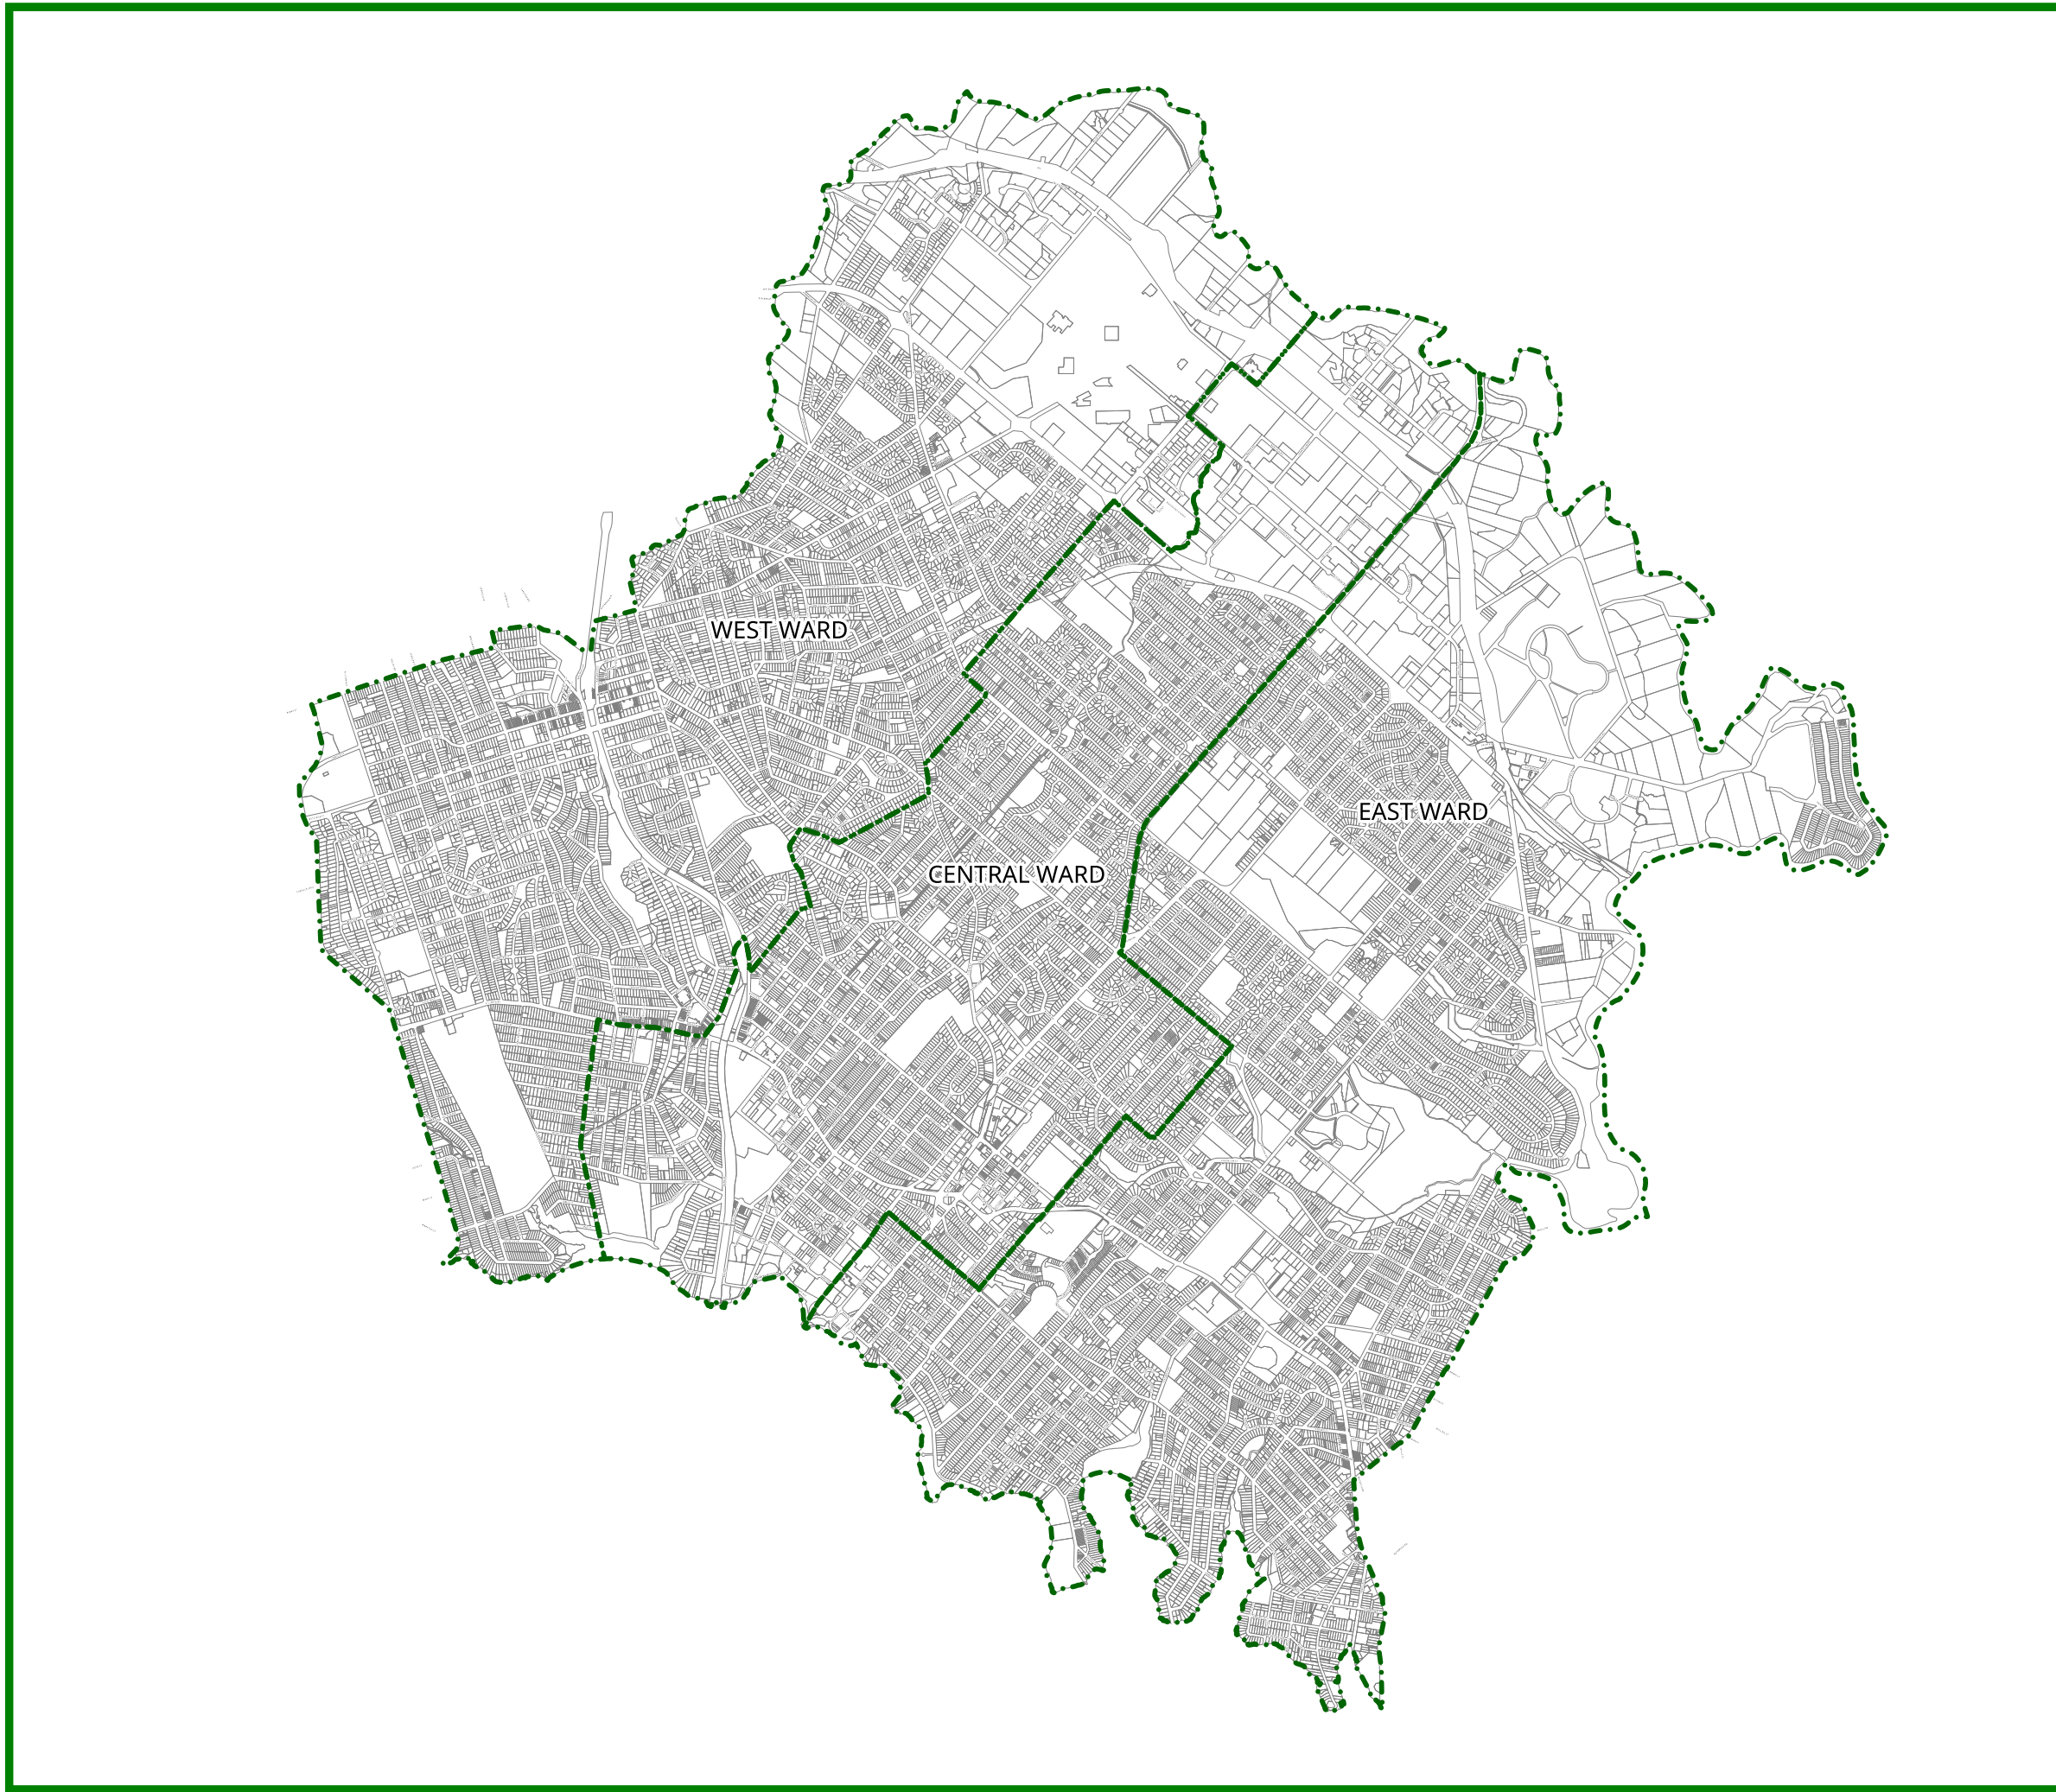

# Adopted 2024 Ward Boundary

 Adopted Ward Boundary

Filepath:	V:\Admin_Boundaries\Workspace\2023 Proposed Ward Map.swd
Date:	3/10/2023
Scale:	1:37000 @ A3

COPYRIGHT  
© City of Ryde Council 2019.  
© Department Finance, Services & Innovation 2019.

DISCLAIMER  
This map has been compiled from various sources and the publisher and/or contributors accept no responsibility for any injury, loss or damage arising from its use or errors or omissions therein. While all care is taken to ensure a high degree of accuracy, users are invited to notify Council of any discrepancies.