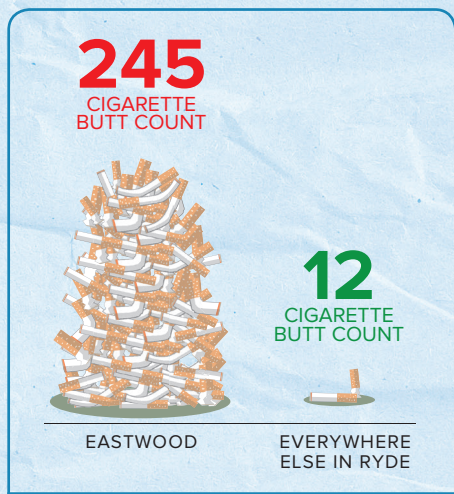

## Litter Prevention in Eastwood

Be Waste Smart

A recent litter audit conducted in the City of Ryde identified Eastwood as a littering hot spot. Unfortunately there was substantially more litter in Eastwood than other comparison areas elsewhere in Ryde. Cigarette butts are the most littered item as well as rubbish from overflowing bins.

Reducing litter is important for the health of our local environment and waterways. Help to keep your local area clean, be responsible for your waste or you could be fined.

Cigarette butts are toxic and non-biodegradable. They are easily carried into local streams, rivers, and waterways where they are harmful to the environment.