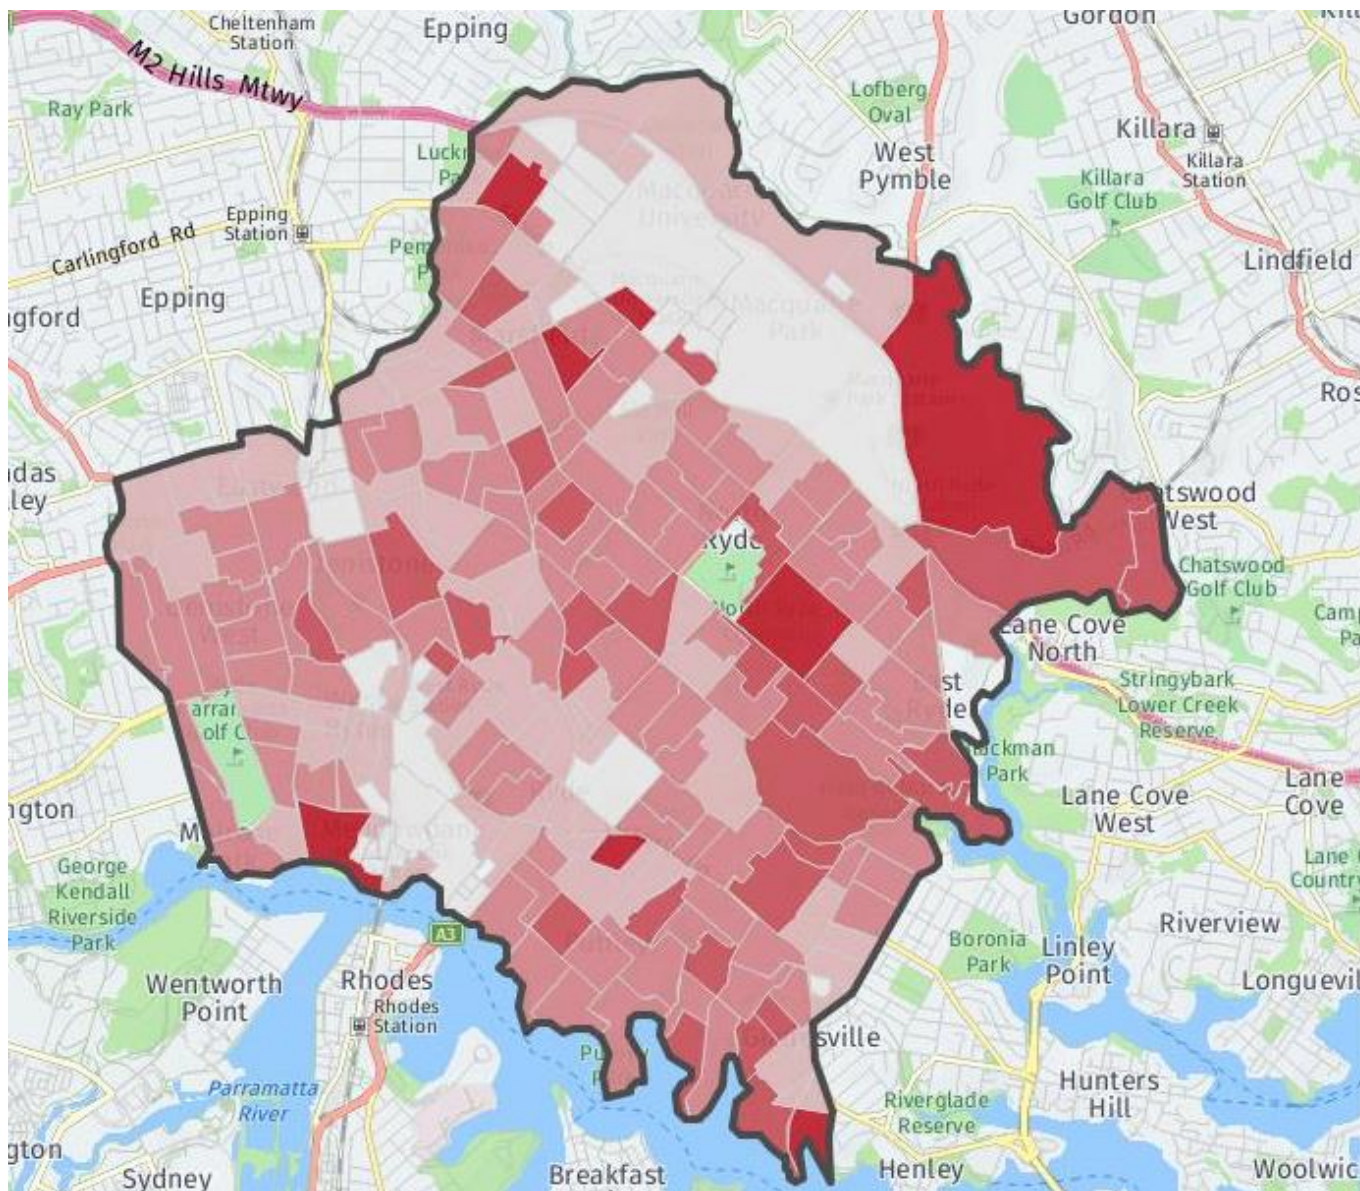

City of Ryde, Median Age, 2016

1. ☒ SA1
   - ☐ Suburbs
   - ☒ City of Ryde
2. ---
3. 20 to 32 years
   - 33 to 37 years
   - 38 to 43 years
   - 44 to 53 years
   - 54 to 86 years

Median age

36 ↔ (0)

Greater Sydney	36	↔
New South Wales	38	↔
Australia	38	▲