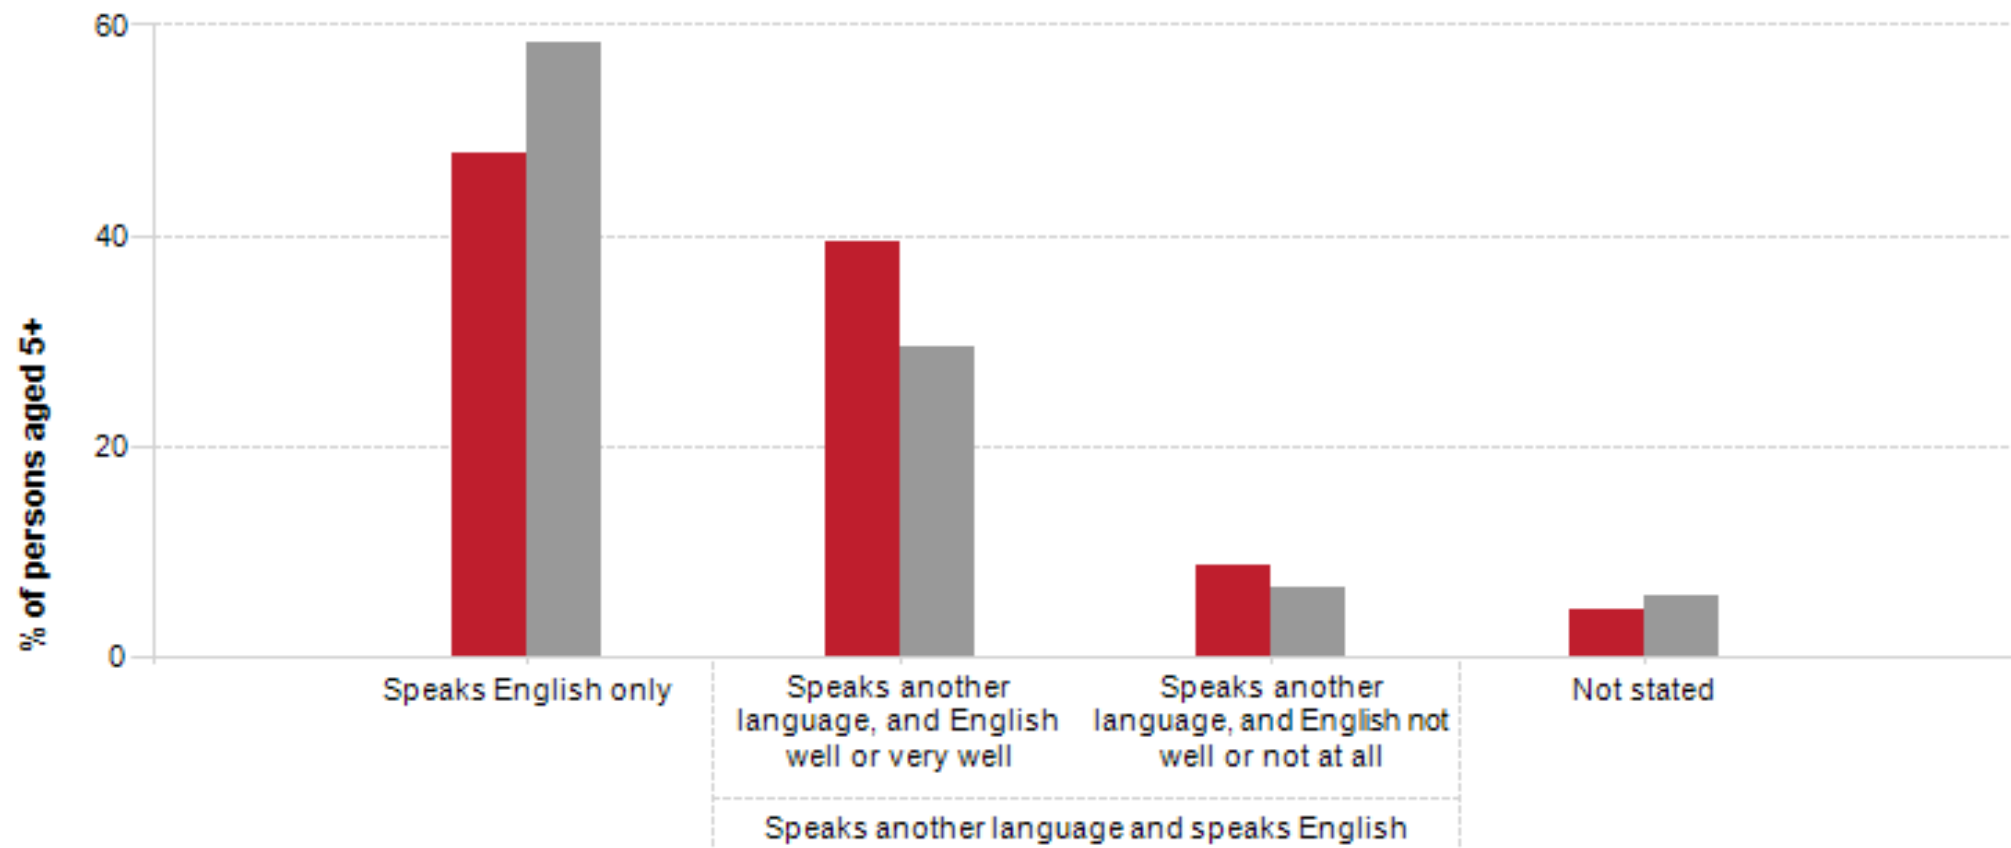

Proficiency in English, 2016

Total persons

City of Ryde Greater Sydney

Proficiency in English

Source: Australian Bureau of Statistics, Census of Population and Housing, 2016 (Usual residence data)
Compiled and presented in profile.id by .id, the population experts.

.id the population experts