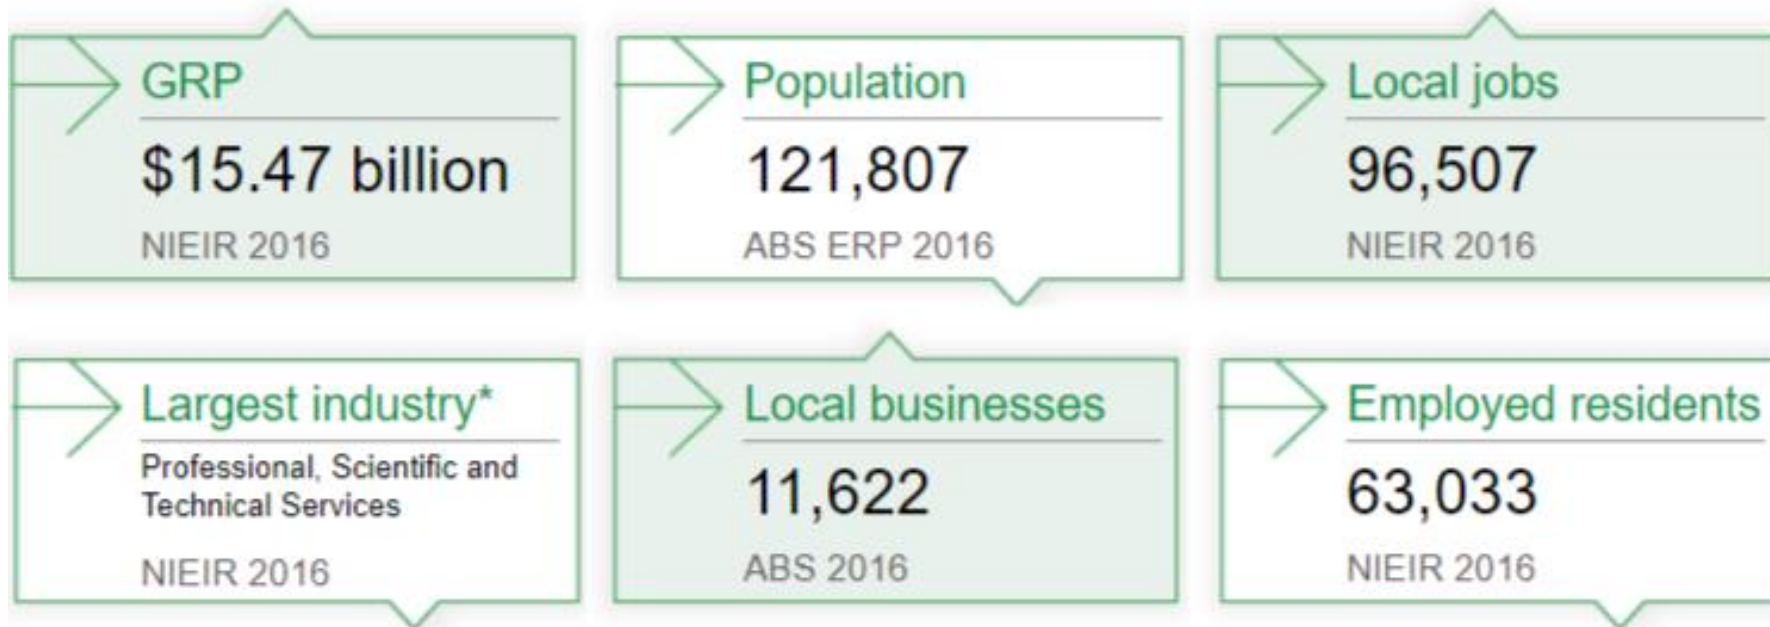

Proficiency in English, 2016

Total persons

City of Ryde Greater Sydney

Proficiency in English

Source: Australian Bureau of Statistics, Census of Population and Housing, 2016 (Usual residence data)
Compiled and presented in profile.id by .id, the population experts.

.id the population experts

profile.id.com.au/ryde

Headline Economic Information...

*Fifth Largest GRP for a Council Area in NSW

*Ninth Largest for Jobs

*Third for Building Approvals (\$)

*28th Largest for population