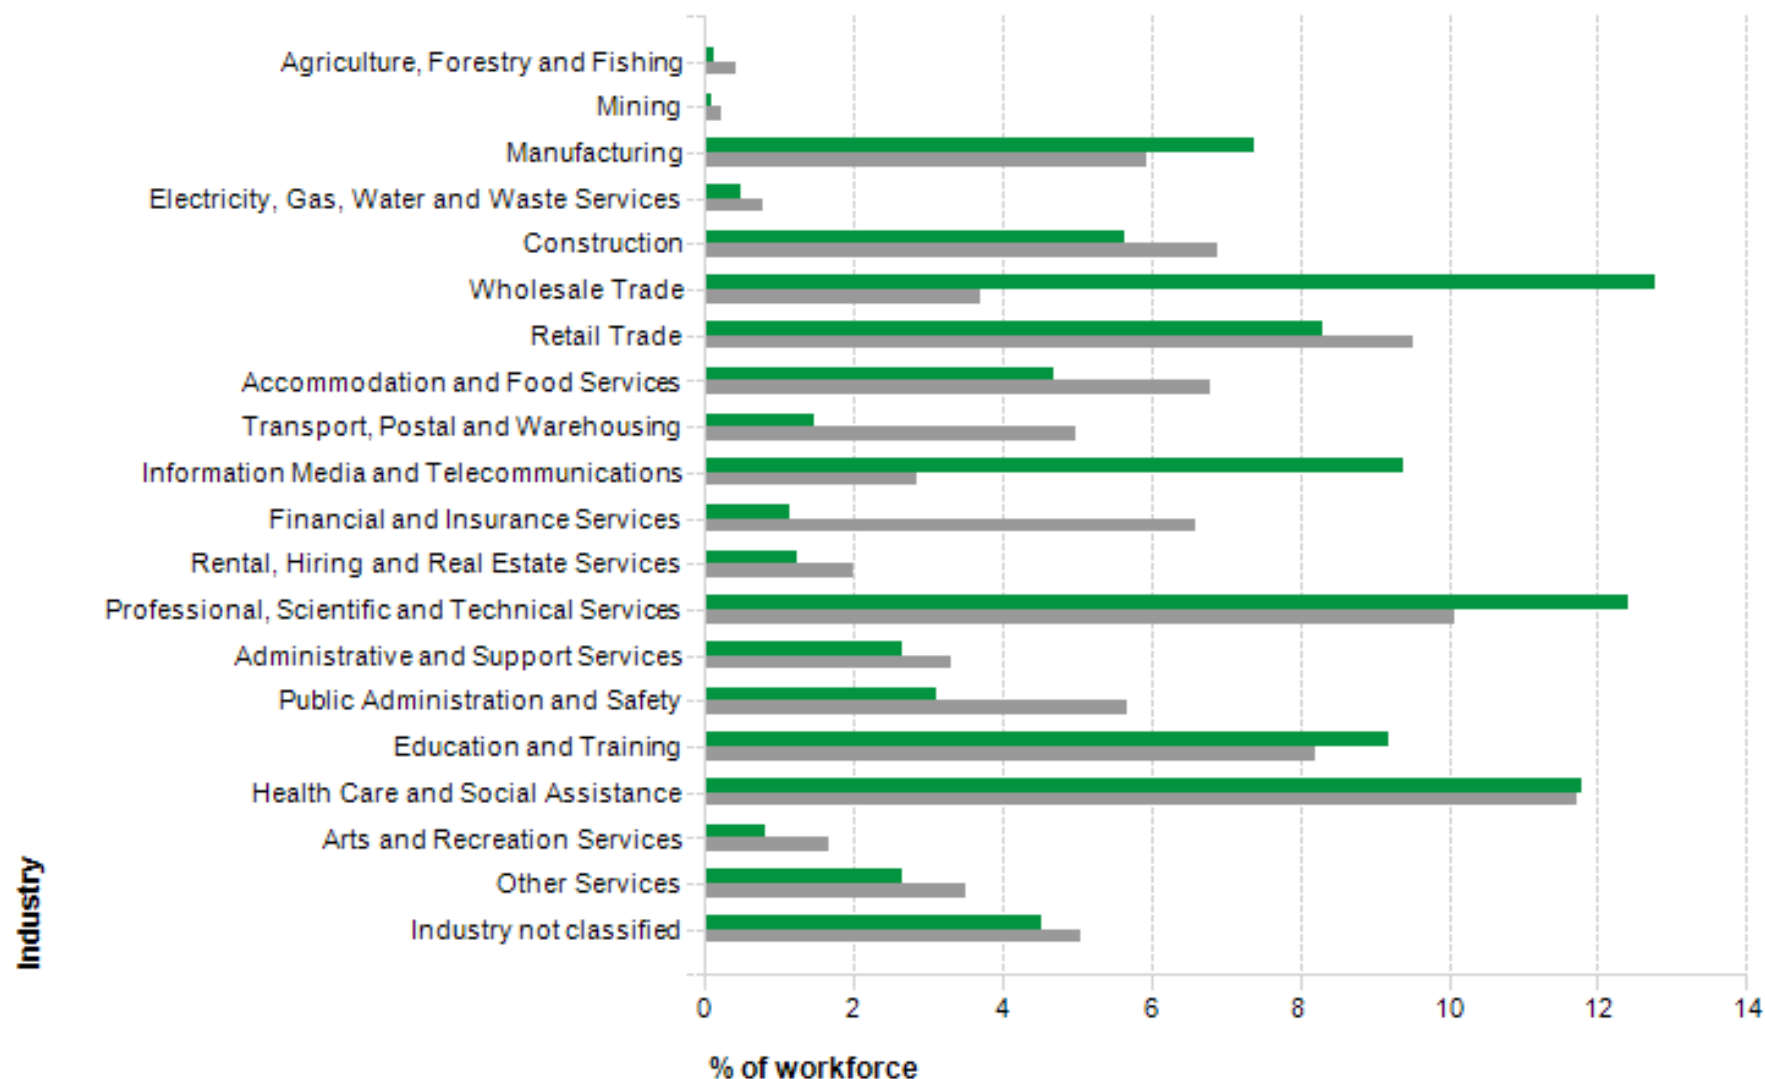

Employment (Census) by industry sector, 2016

■ City of Ryde ■ Greater Sydney