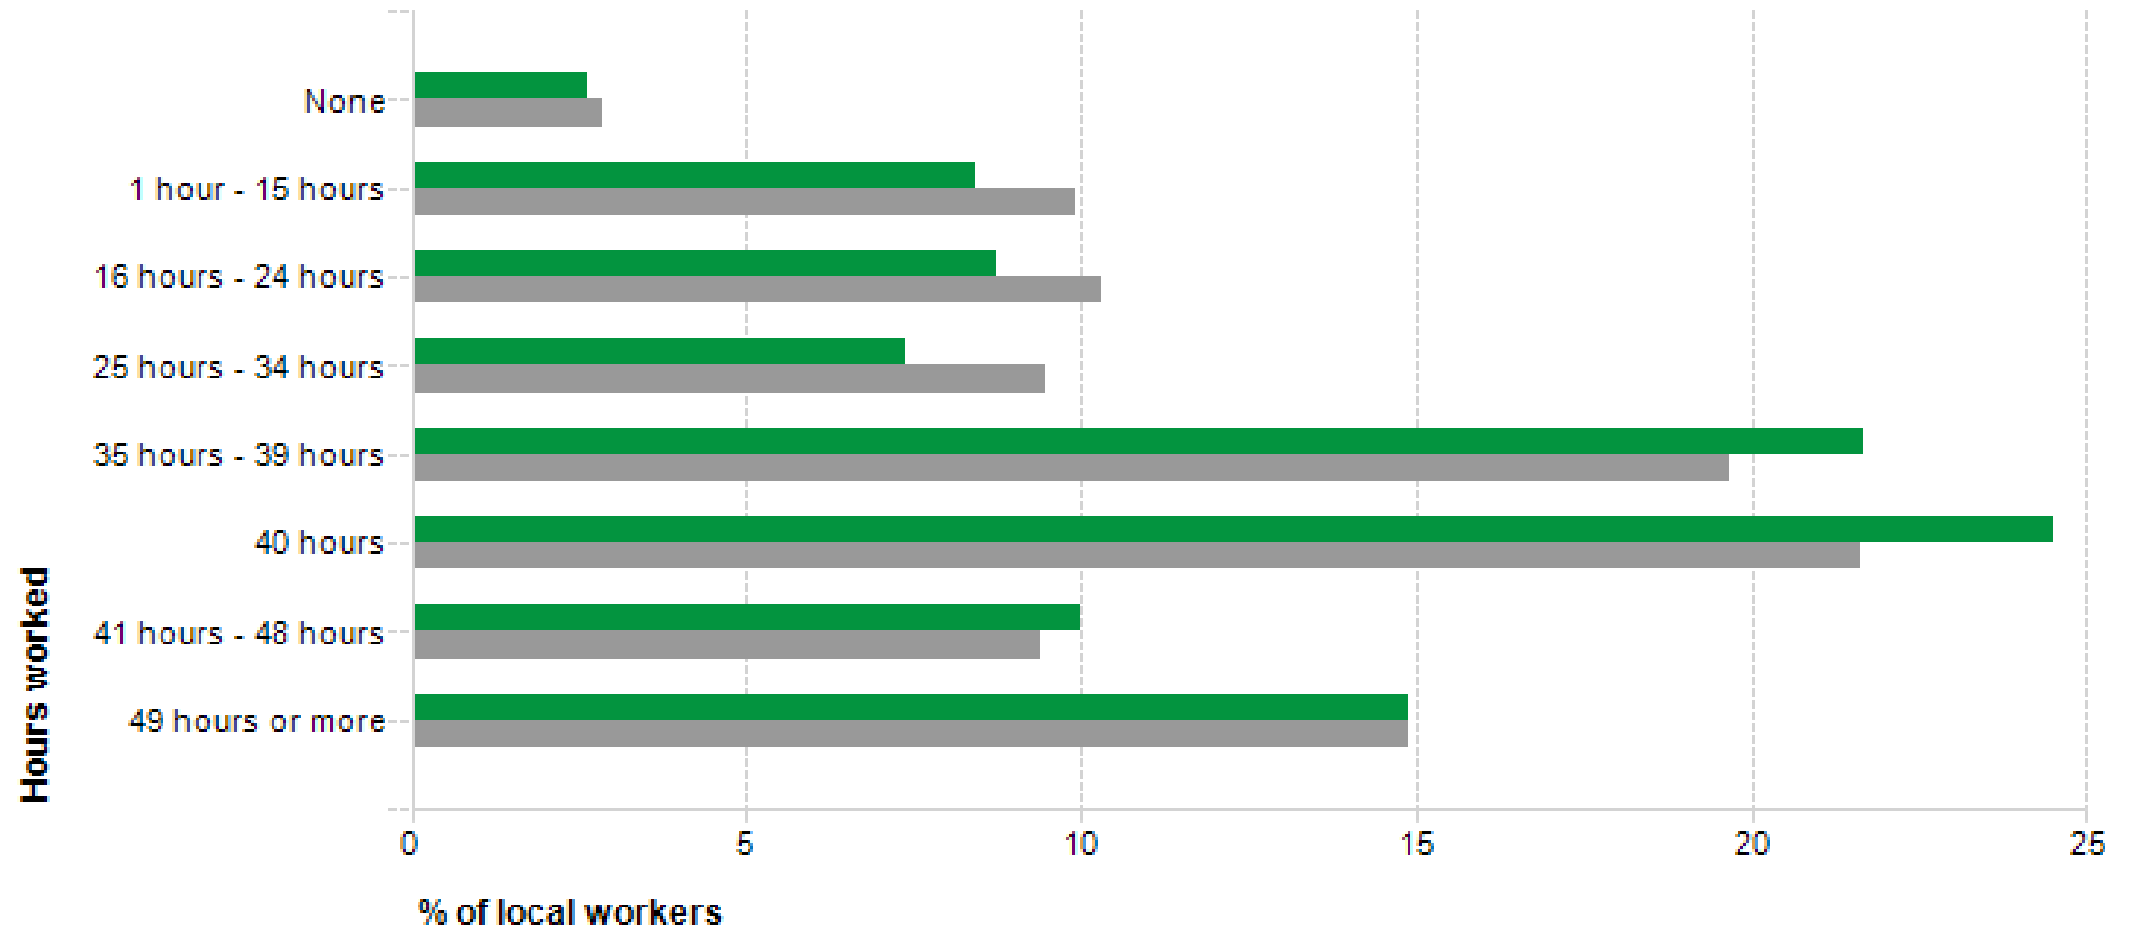

Local workers hours worked, 2016

City of Ryde - All industries

City of Ryde Greater Sydney

Source: Australian Bureau of Statistics, Census of Population and Housing, 2016
Compiled and presented in economy.id by .id, the population experts.