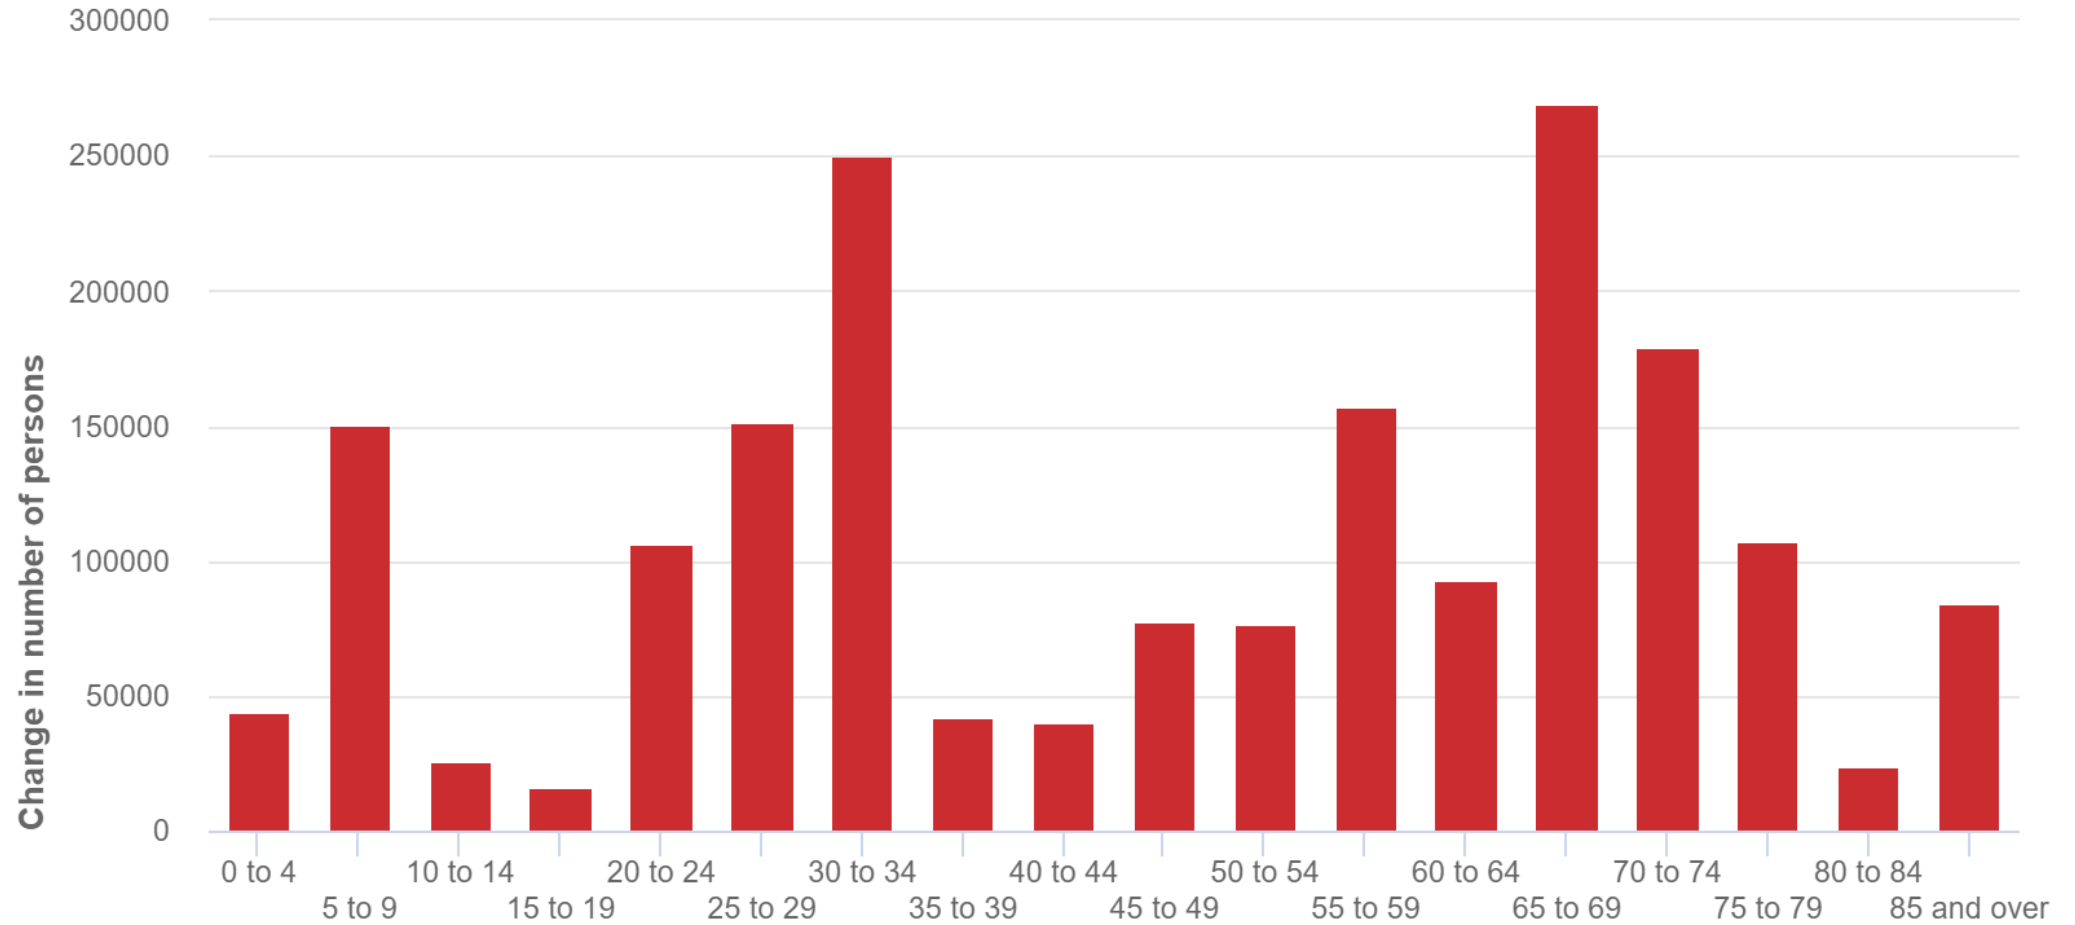

The Macro Story...

Total National Fertility Rate, 1936-2016 (a)

Footnote(s): (a) Births per woman

Source: ABS 3301.0 – Births Australia, 2016

National Population Growth 1972 – 2016, showing net migration and natural increases

Change in age structure - five year age groups, 2011 to 2016

Australia - Total persons

Source: Australian Bureau of Statistics, Census of Population and Housing, 2011 and 2016 (Usual residence data). Compiled and presented in profile.id by .id, the population experts.

Population Clock...

24,827,442

One person every 1 minute and 25 seconds

The City of Ryde...

Estimated Resident Population City of Ryde

Population

121,807

ERP, 2016