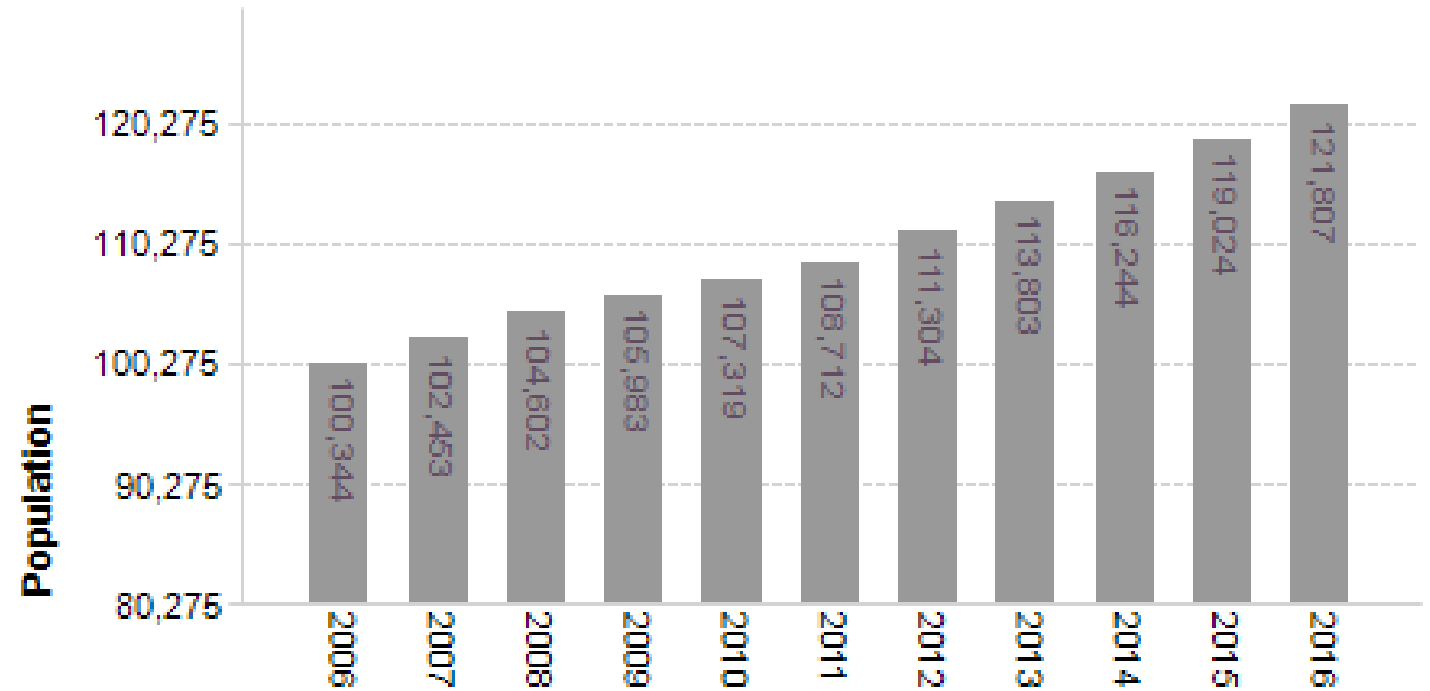

Change in age structure - five year age groups, 2011 to 2016

Australia - Total persons

Source: Australian Bureau of Statistics, Census of Population and Housing, 2011 and 2016 (Usual residence data). Compiled and presented in profile.id by .id, the population experts.

Population Clock...

24,827,442

One person every 1 minute and 25 seconds

The City of Ryde...

Estimated Resident Population City of Ryde

Population

121,807

ERP, 2016

▲ Grown by 2,783 from the previous year.

Source: Australian Bureau of Statistics, Regional Population Growth, Australia (3218.0). Compiled and presented by .id the population experts

Annual change in Estimated Resident Population (ERP)