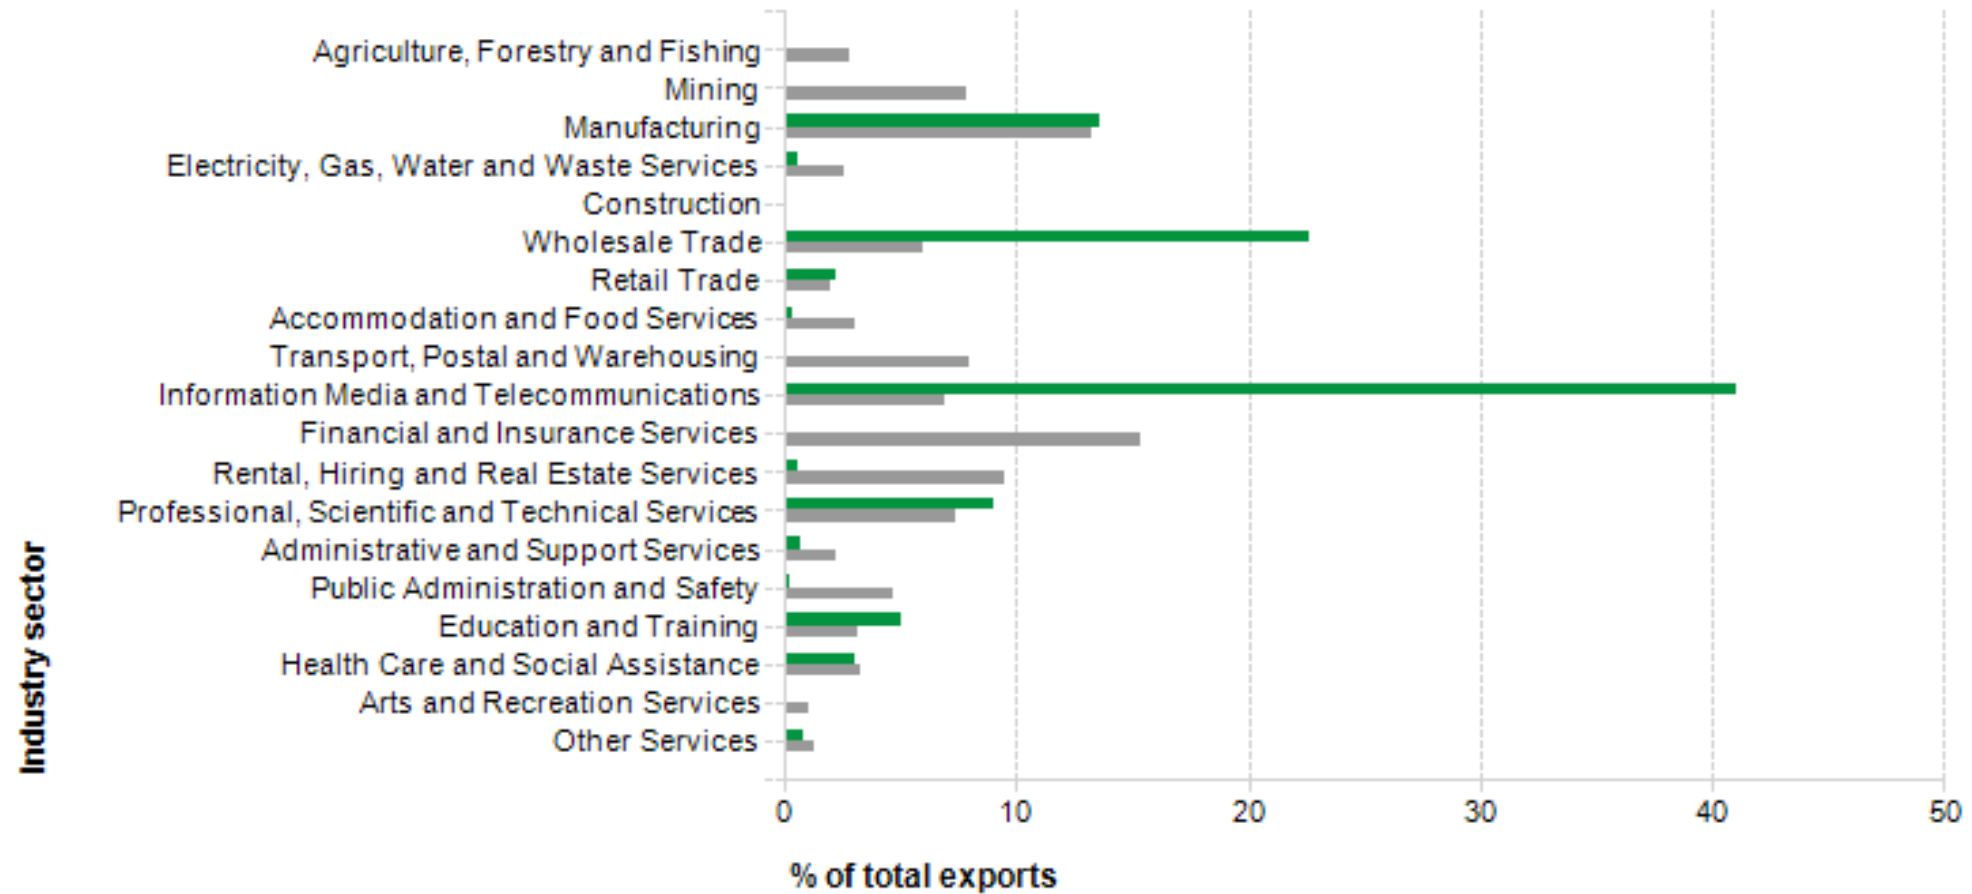

Total exports by industry sector 2015/16

■ City of Ryde ■ New South Wales

- Information Media and Telecommunications ($6,218 million or 41.0%)
- Wholesale Trade ($3,432 million or 22.7%)
- Manufacturing ($2,068 million or 13.6%)