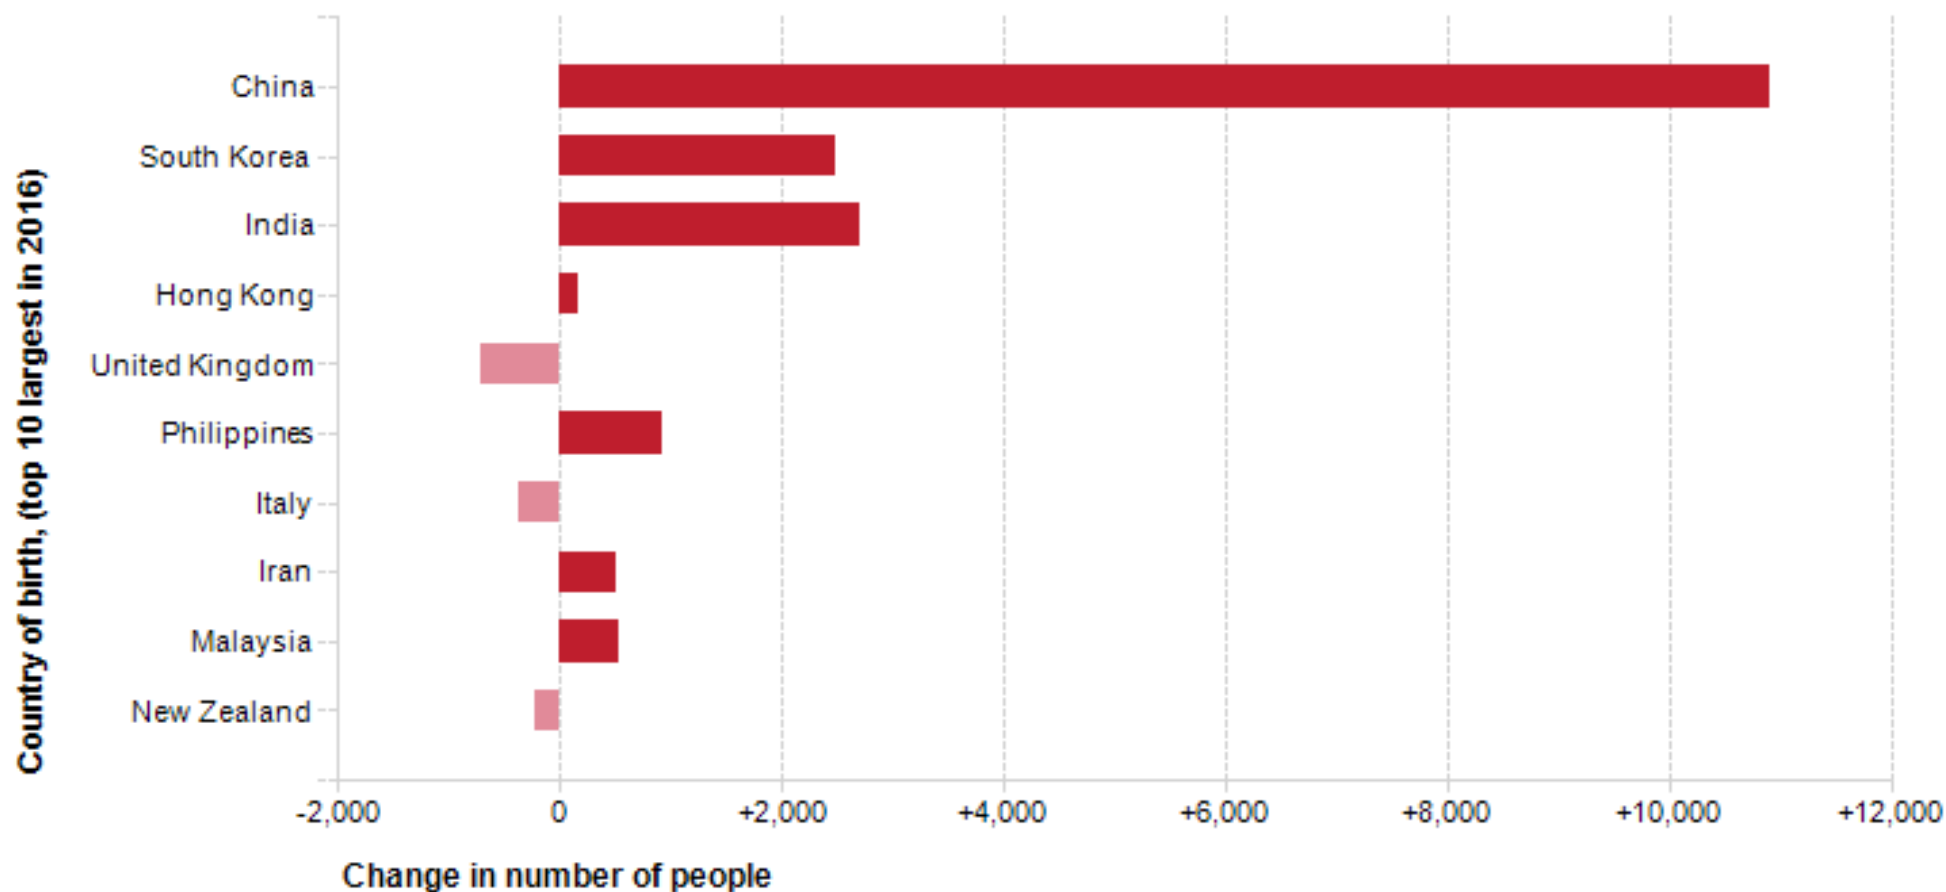

Change in birthplace, 2001 to 2016

City of Ryde

Source: Australian Bureau of Statistics, Census of Population and Housing, 2001 and 2016 (Enumerated data)
Compiled and presented in profile.id by .id, the population experts.