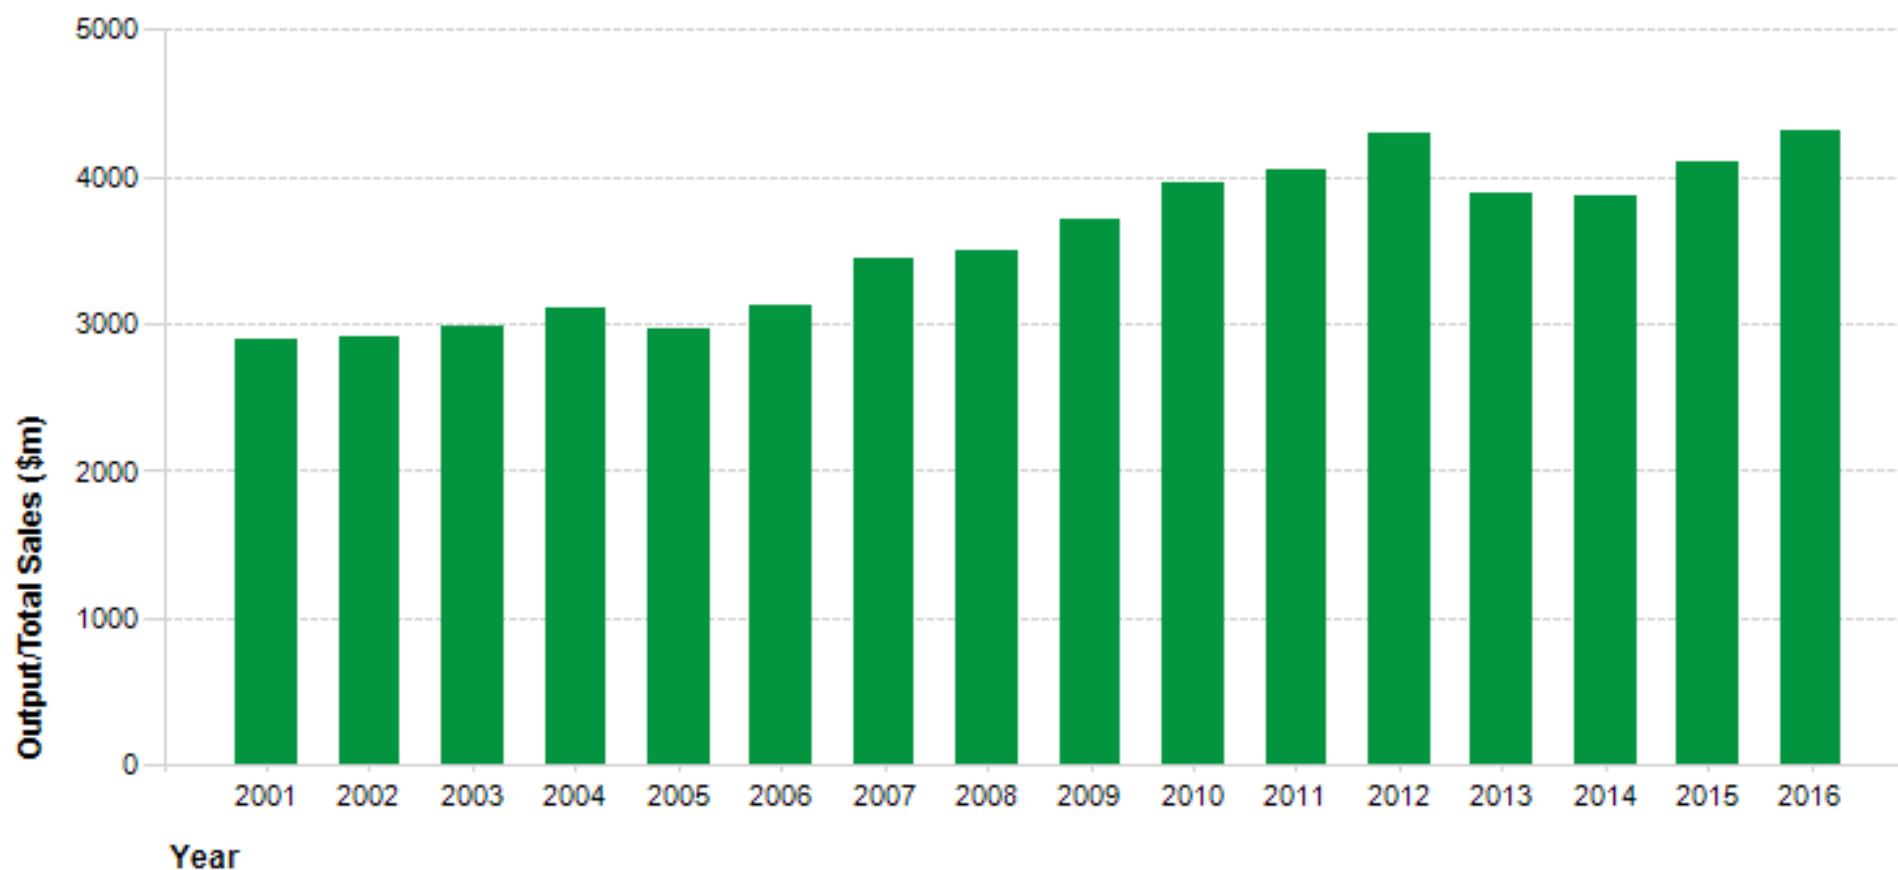

Time series - Output/Total Sales ($m)

City of Ryde - Wholesale Trade

Source: National Institute of Economic and Industry Research (NIEIR) ©2016
Compiled and presented in economy.id by .id the population experts

.id the population experts