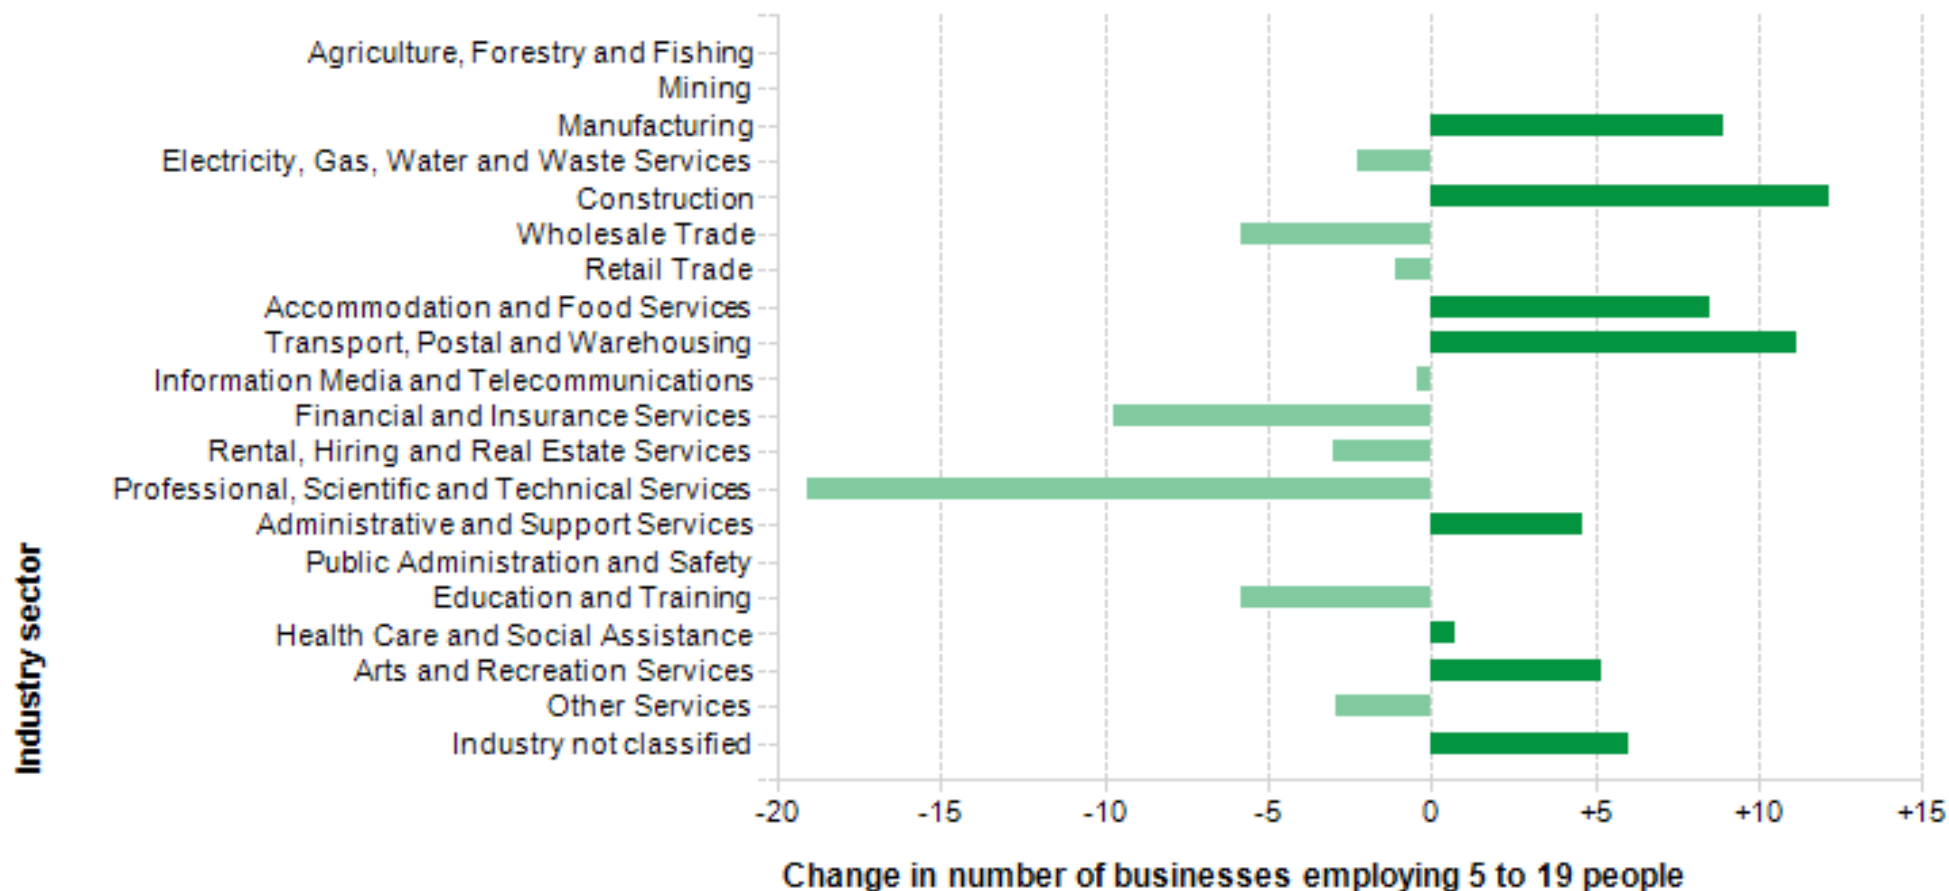

.id the population experts

Change in registered businesses by industry, 2014 to 2016

City of Ryde - Businesses employing 5 to 19 people

Source: Australian Bureau of Statistics, Counts of Australian Businesses, including Entries and Exits, 2011 to 2015 Cat. No. 816