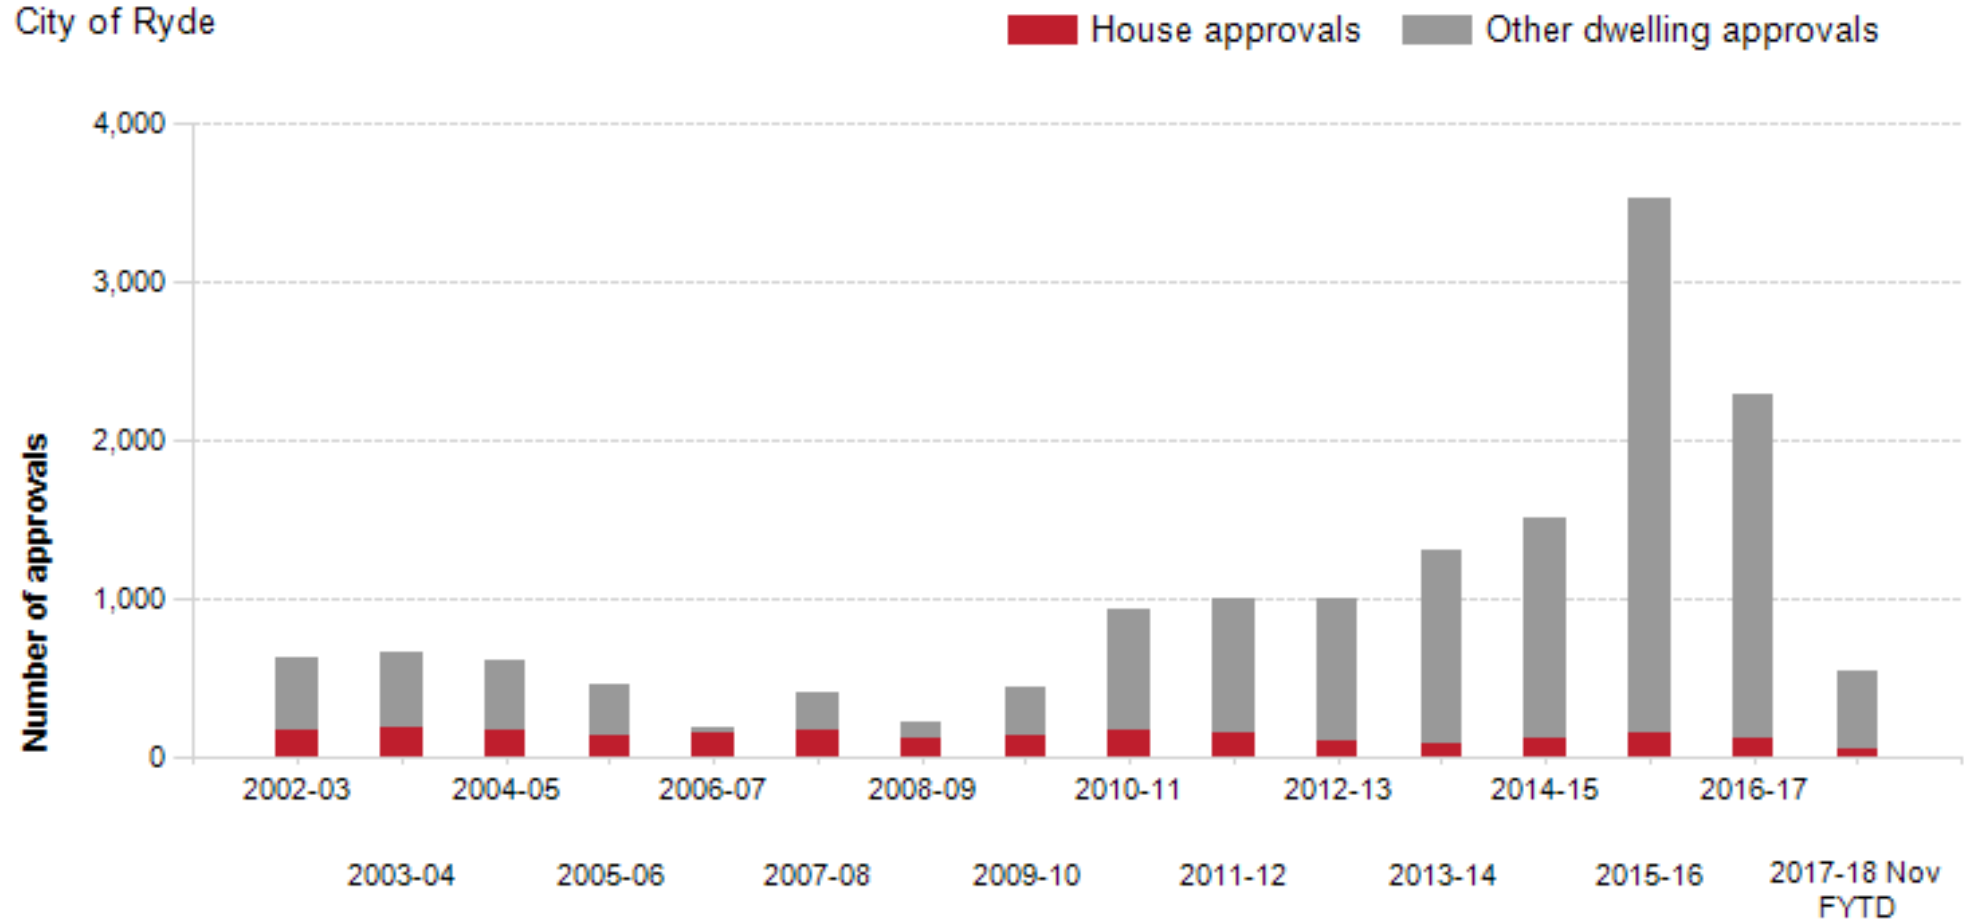

Residential building approvals

City of Ryde

Financial year

Source: Australian Bureau of Statistics, Building Approvals, Australia (8731.0). Compiled and presented by .id, the population experts.

.id the population experts