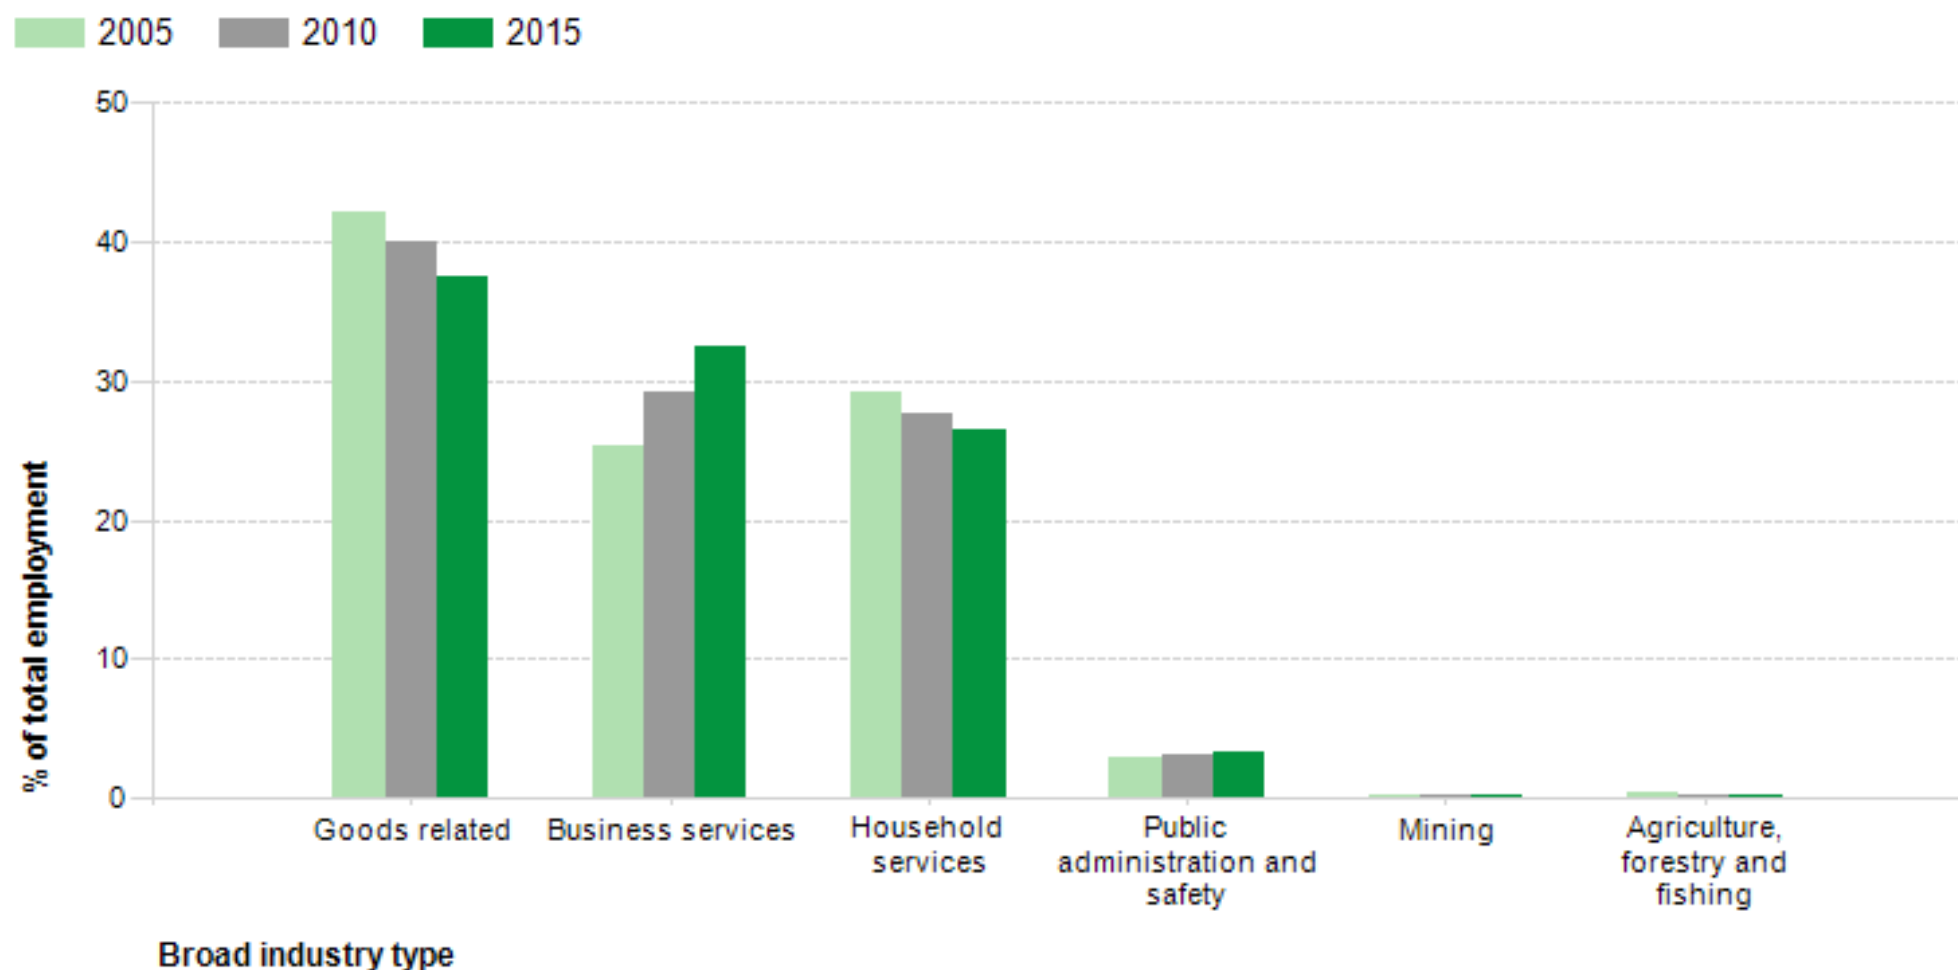

Employment (Census) by industry sector, 2016

■ City of Ryde ■ Greater Sydney

Change in employment (FTE), 2010/11 to 2015/16

City of Ryde

Employment composition

Source: National Institute of Economic and Industry Research (NIEIR) ©2016
Compiled and presented in economy.id by .id the population experts