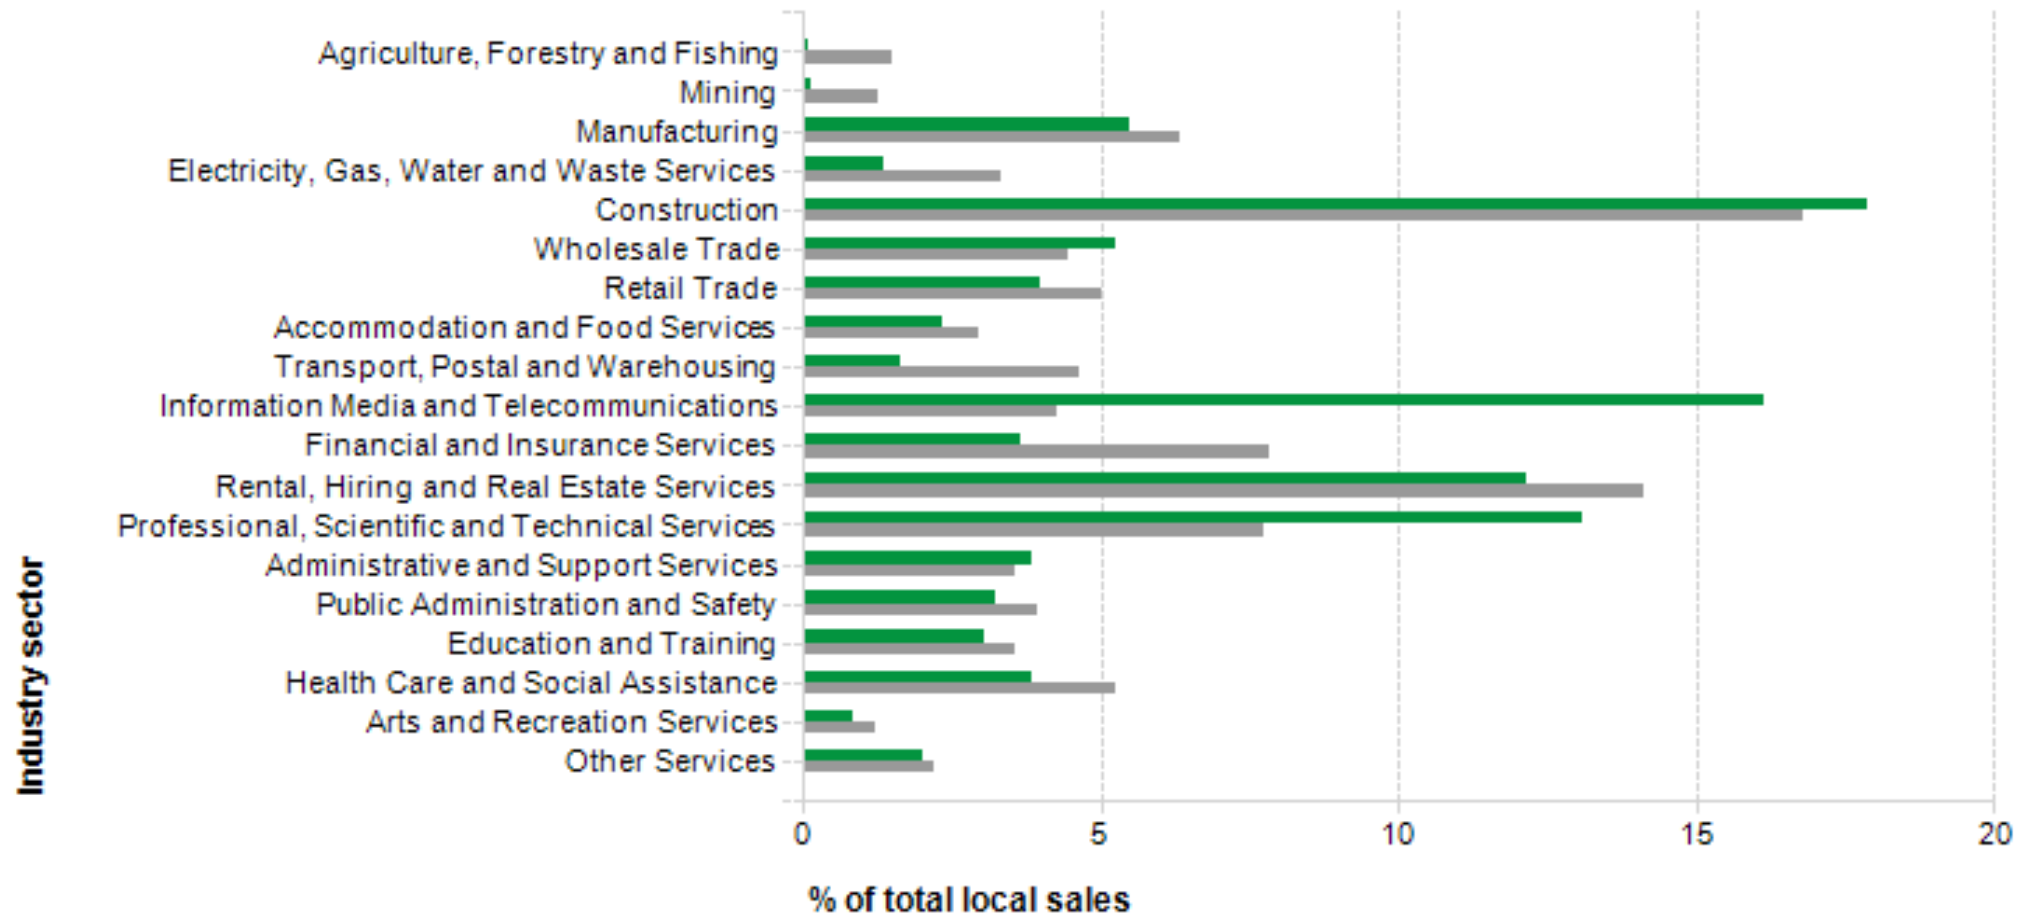

Local sales by industry sector 2015/16

■ City of Ryde ■ New South Wales

- Construction (3,009 people or 17.9%)
- Information Media and Telecommunications (2,712 people or 16.1%)
- Professional, Scientific and Technical Services (2,199 people or 13.1%)