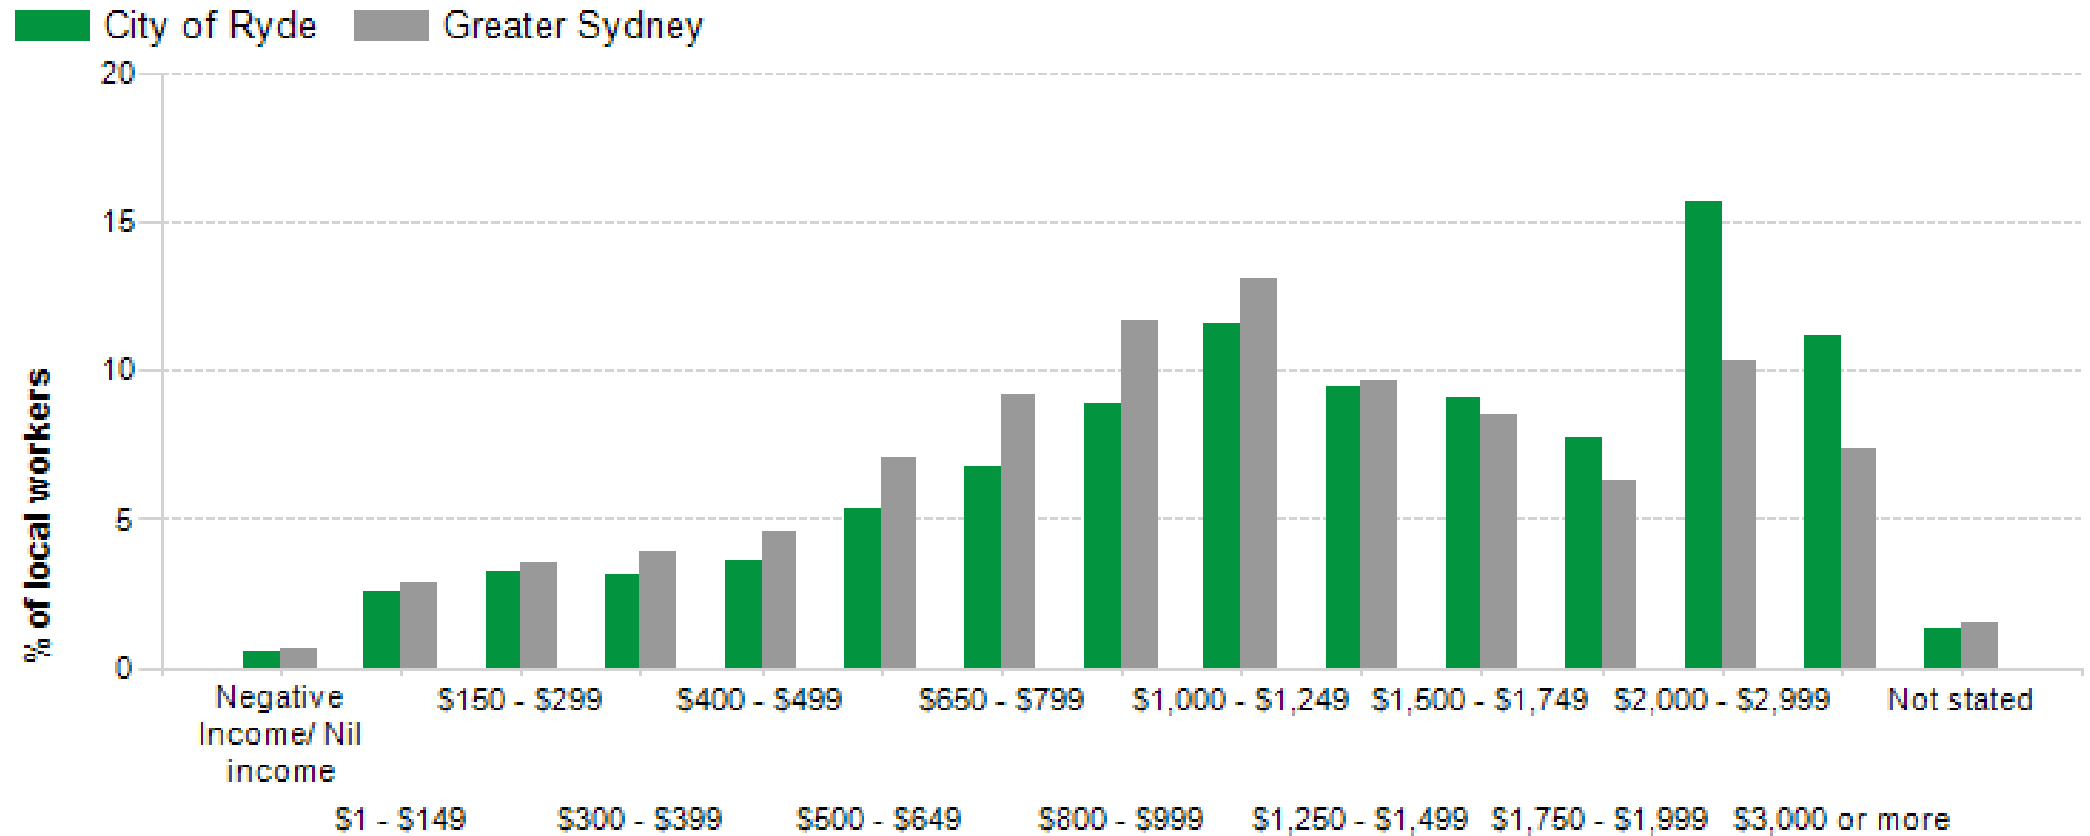

Local workers individual income, 2016

City of Ryde - All industries

Gross weekly individual income

Source: Australian Bureau of Statistics, Census of Population and Housing, 2016
Compiled and presented in economy.id by .id, the population experts.