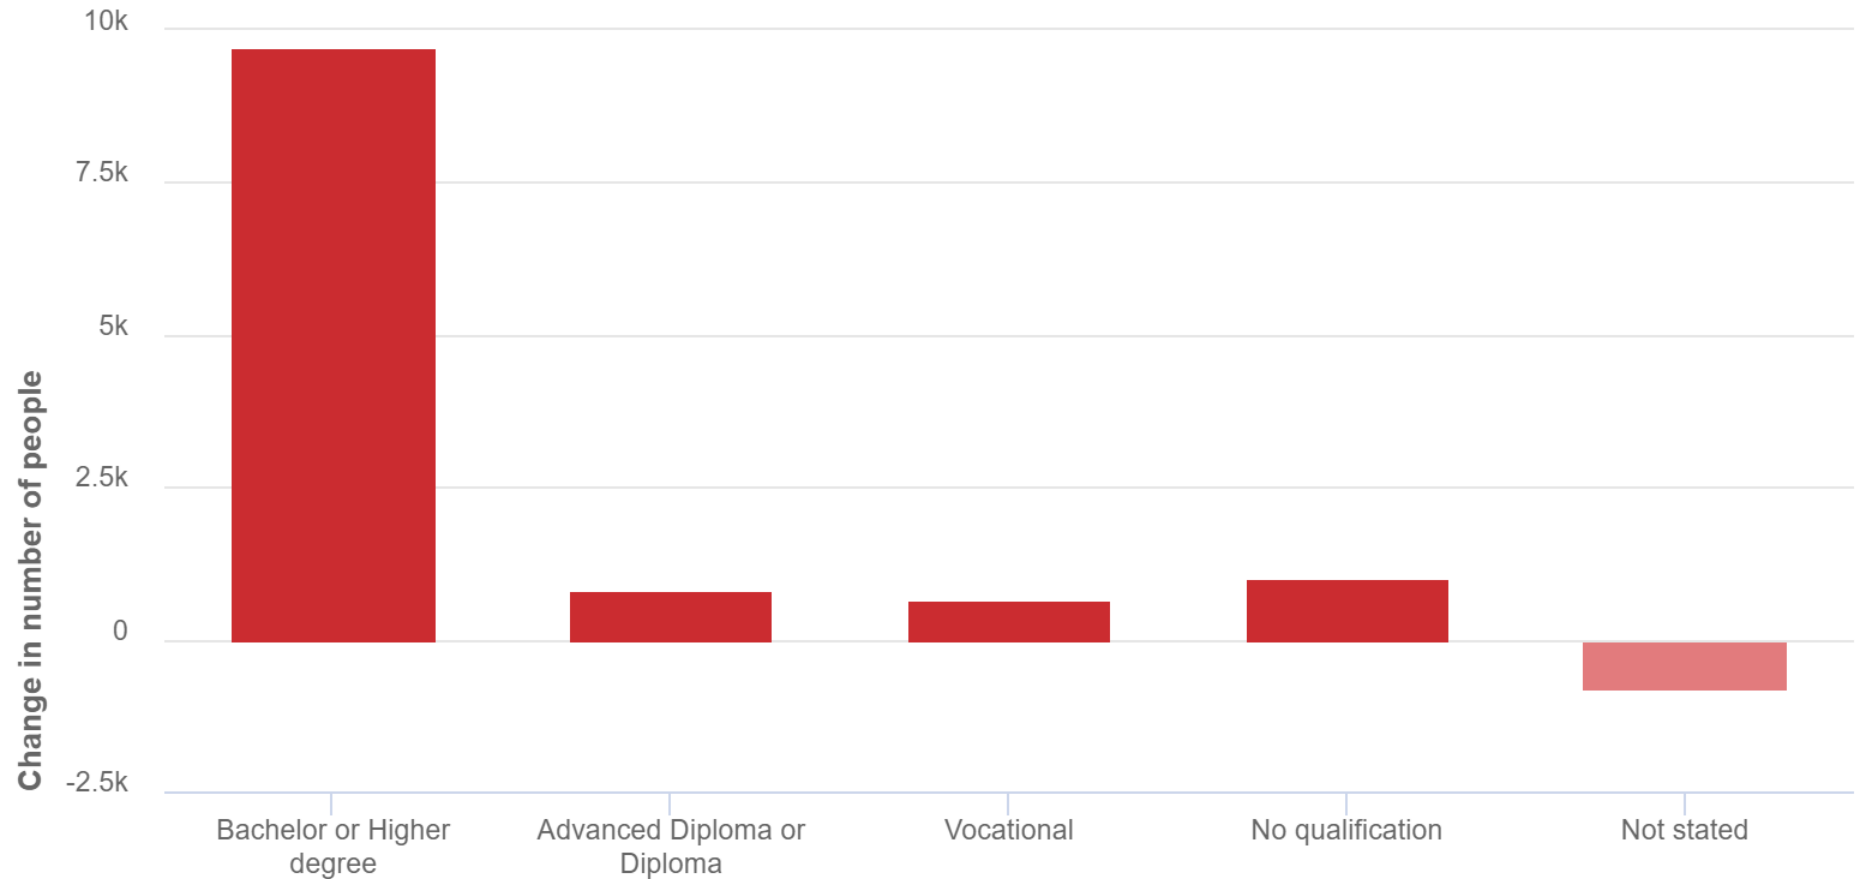

Change in highest qualification achieved, 2011 to 2016

City of Ryde - Total persons

Source: Australian Bureau of Statistics, Census of Population and Housing, 2011 and 2016 (Usual residence data). Compiled and presented in profile.id by .id, the population experts.