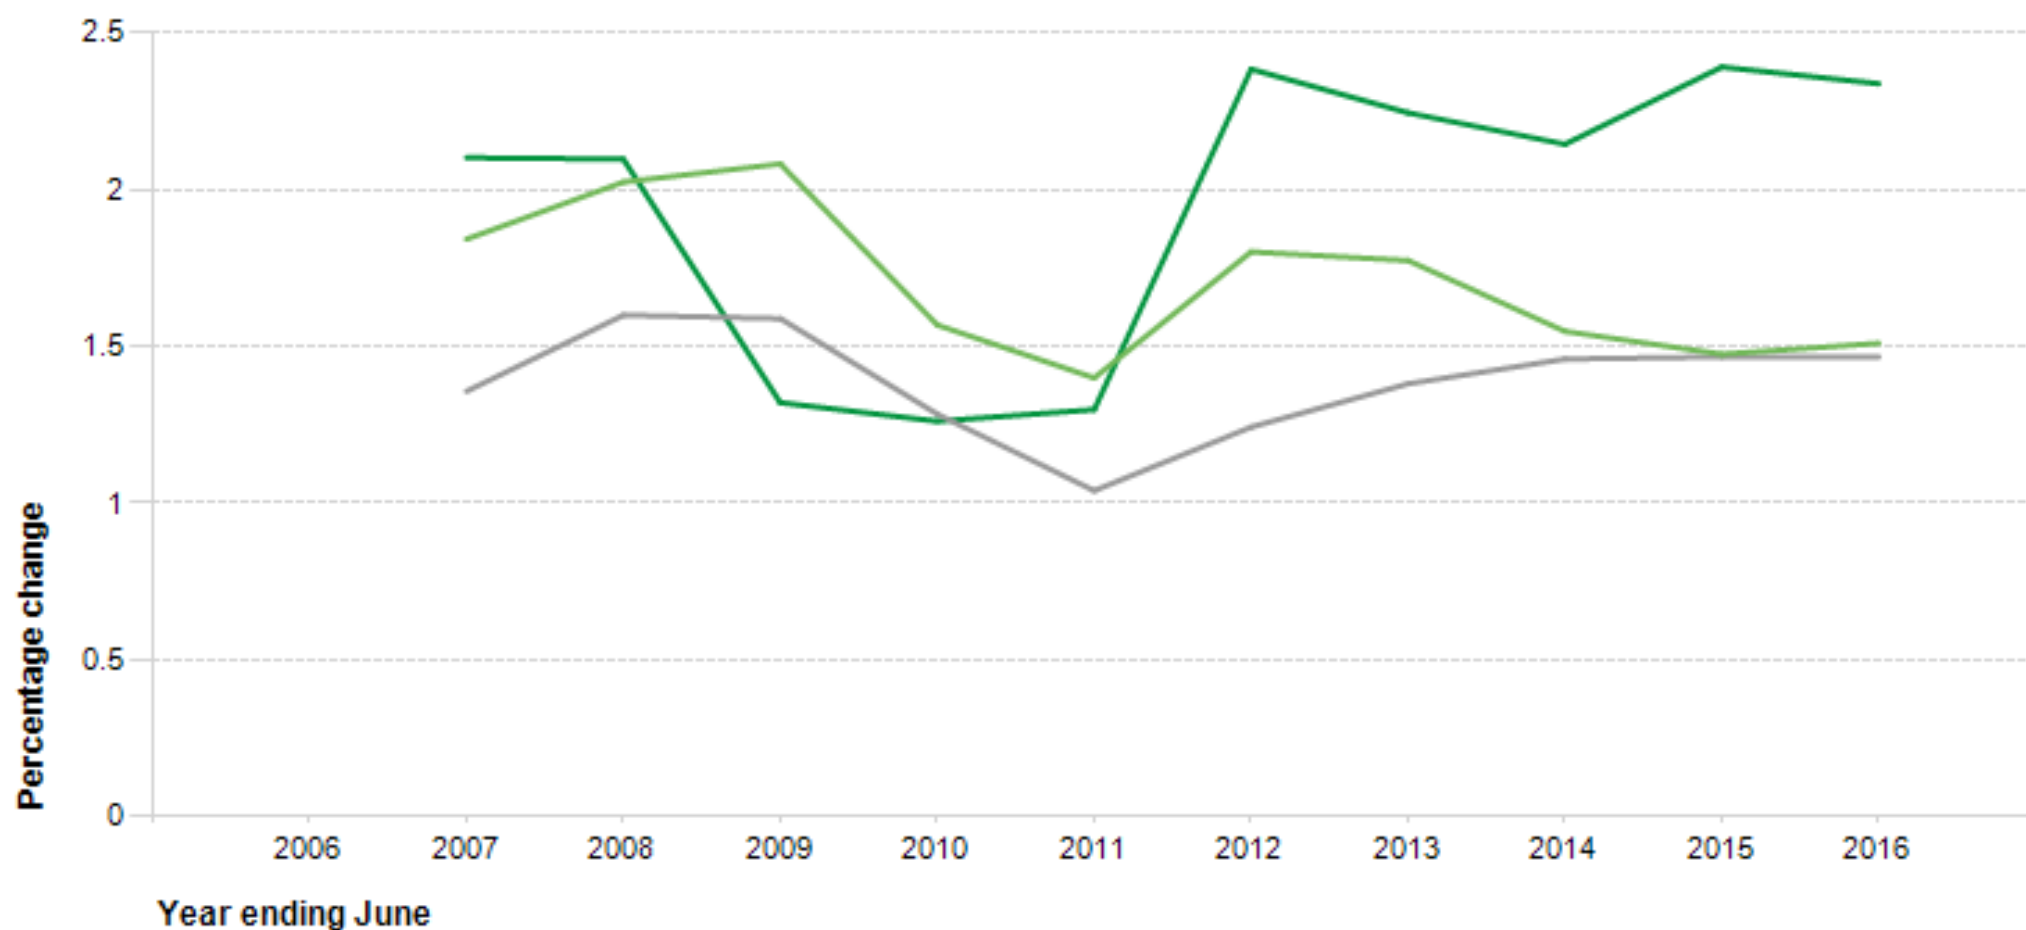

Estimated Resident Population (ERP)

City of Ryde   New South Wales   Australia

Source: Australian Bureau of Statistics, Regional Population Growth, Australia (3218.0). Compiled and presented in economy.id by .id, the population experts

.id the population experts