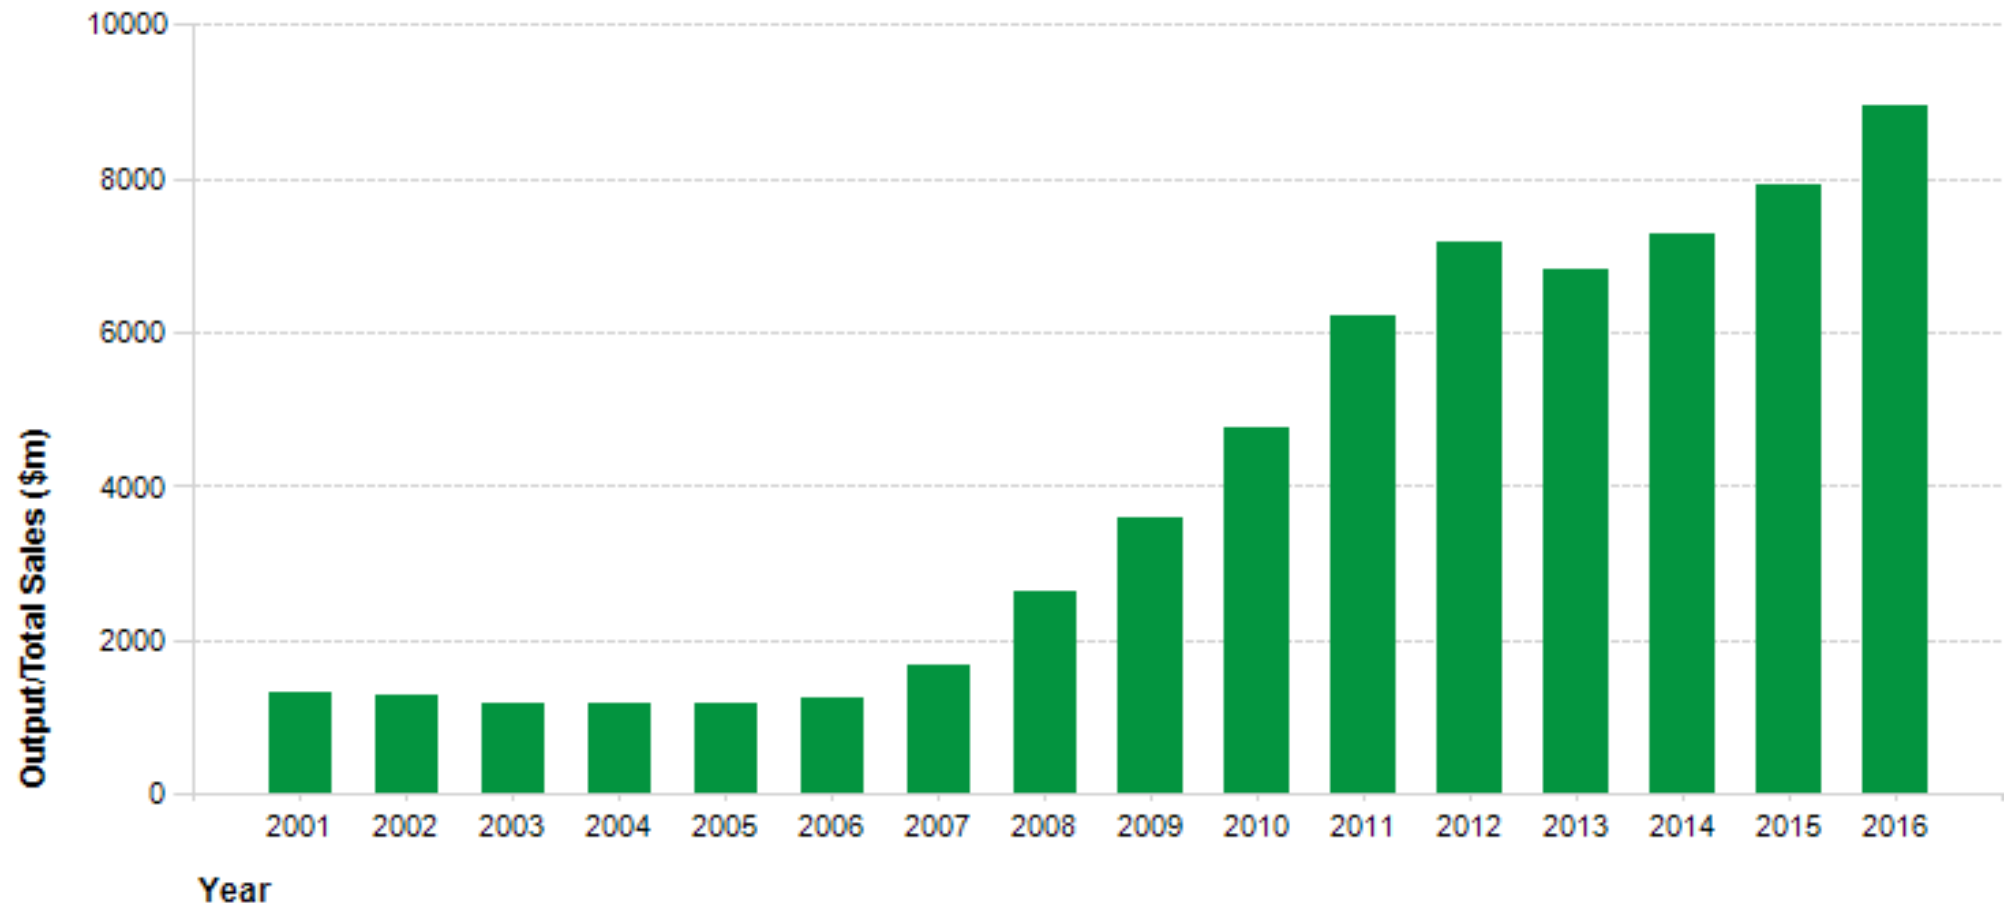

Time series - Output/Total Sales ($m)

■ City of Ryde - Information Media and Telecommunications

Source: National Institute of Economic and Industry Research (NIEIR) ©2016
Compiled and presented in economy.id by .id the population experts

.id the population experts