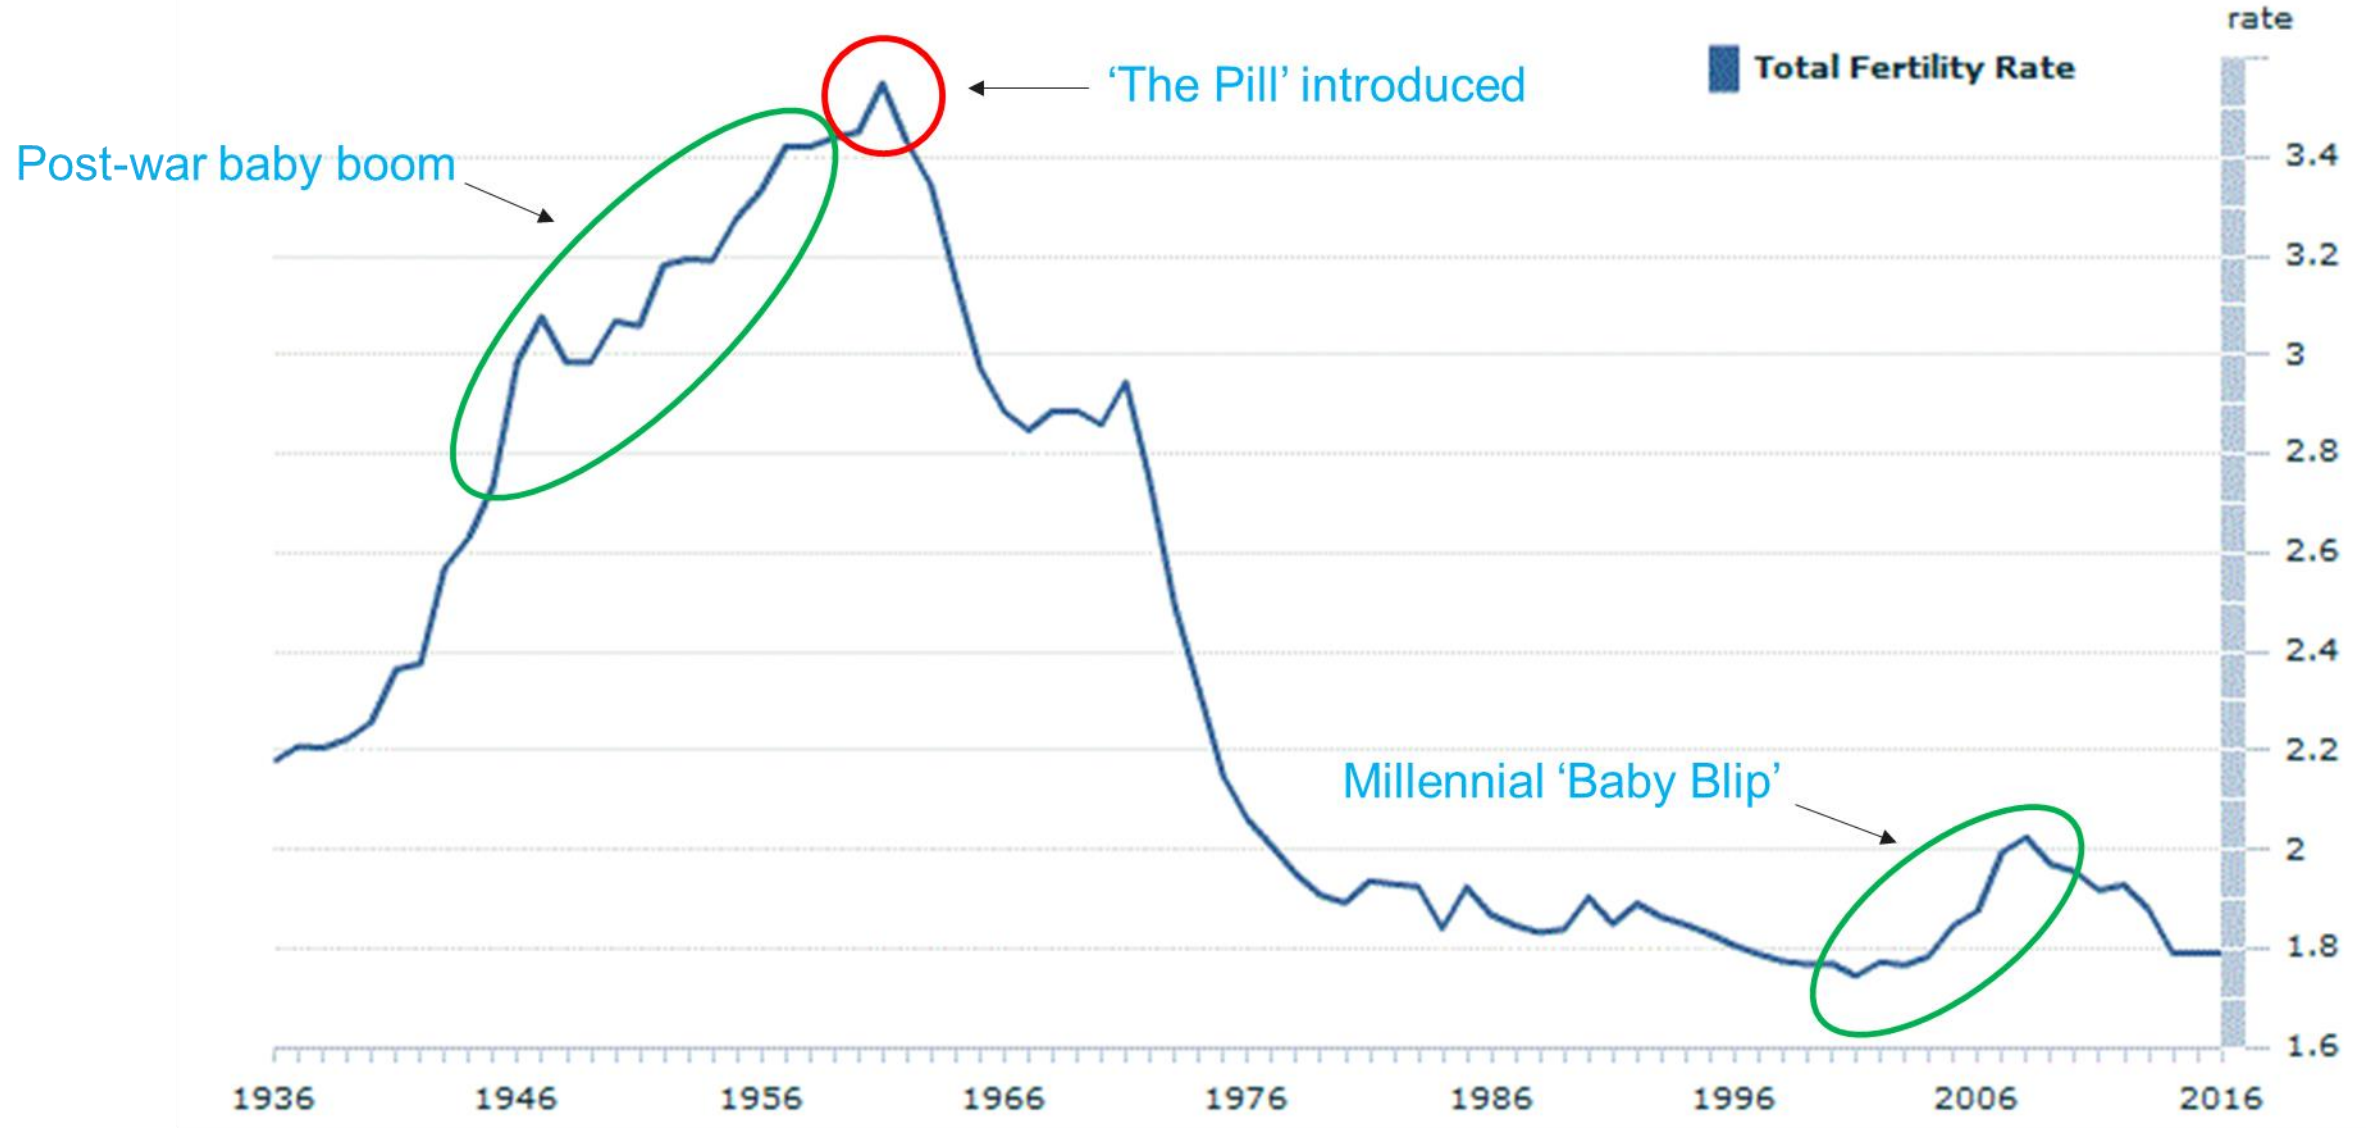

The Macro Story...

Total National Fertility Rate, 1936-2016 (a)

Footnote(s): (a) Births per woman

Source: ABS 3301.0 – Births Australia, 2016

National Population Growth 1972 – 2016, showing net migration and natural increases