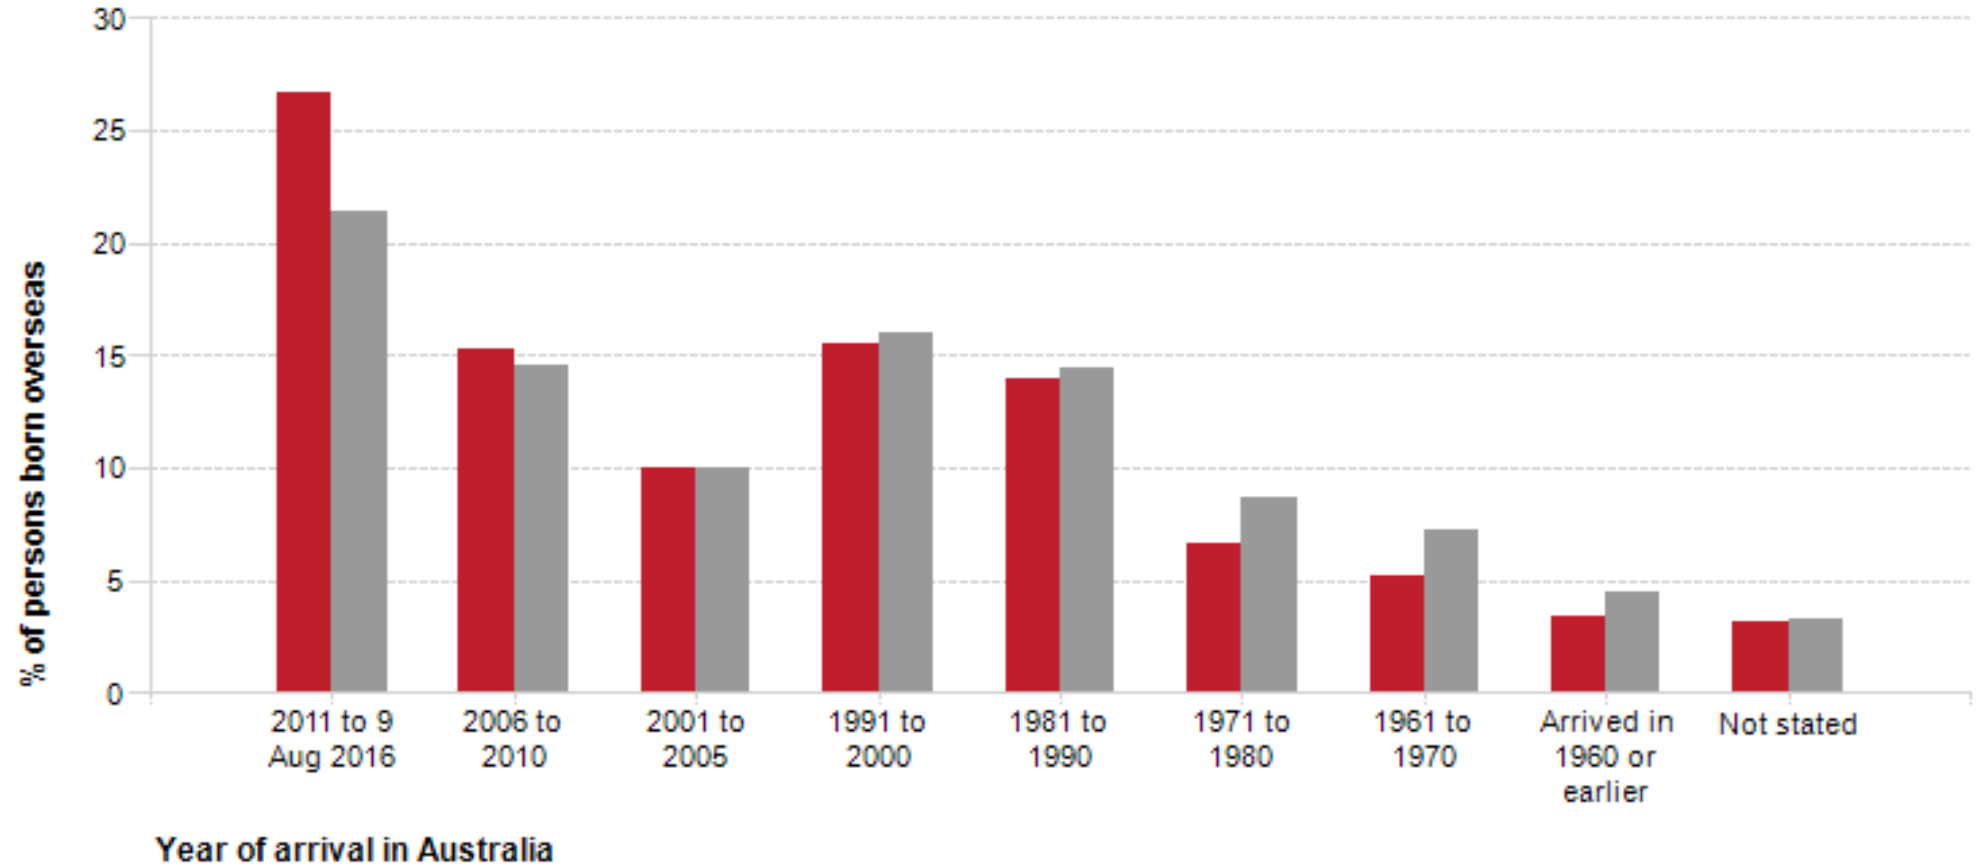

Overseas arrivals, 2016

Total persons

■ City of Ryde ■ Greater Sydney

46.9% of the population was born overseas

Source: Australian Bureau of Statistics, Census of Population and Housing, 2016 (Usual residence data)
Compiled and presented in profile.id by .id, the population experts.

.id the population experts