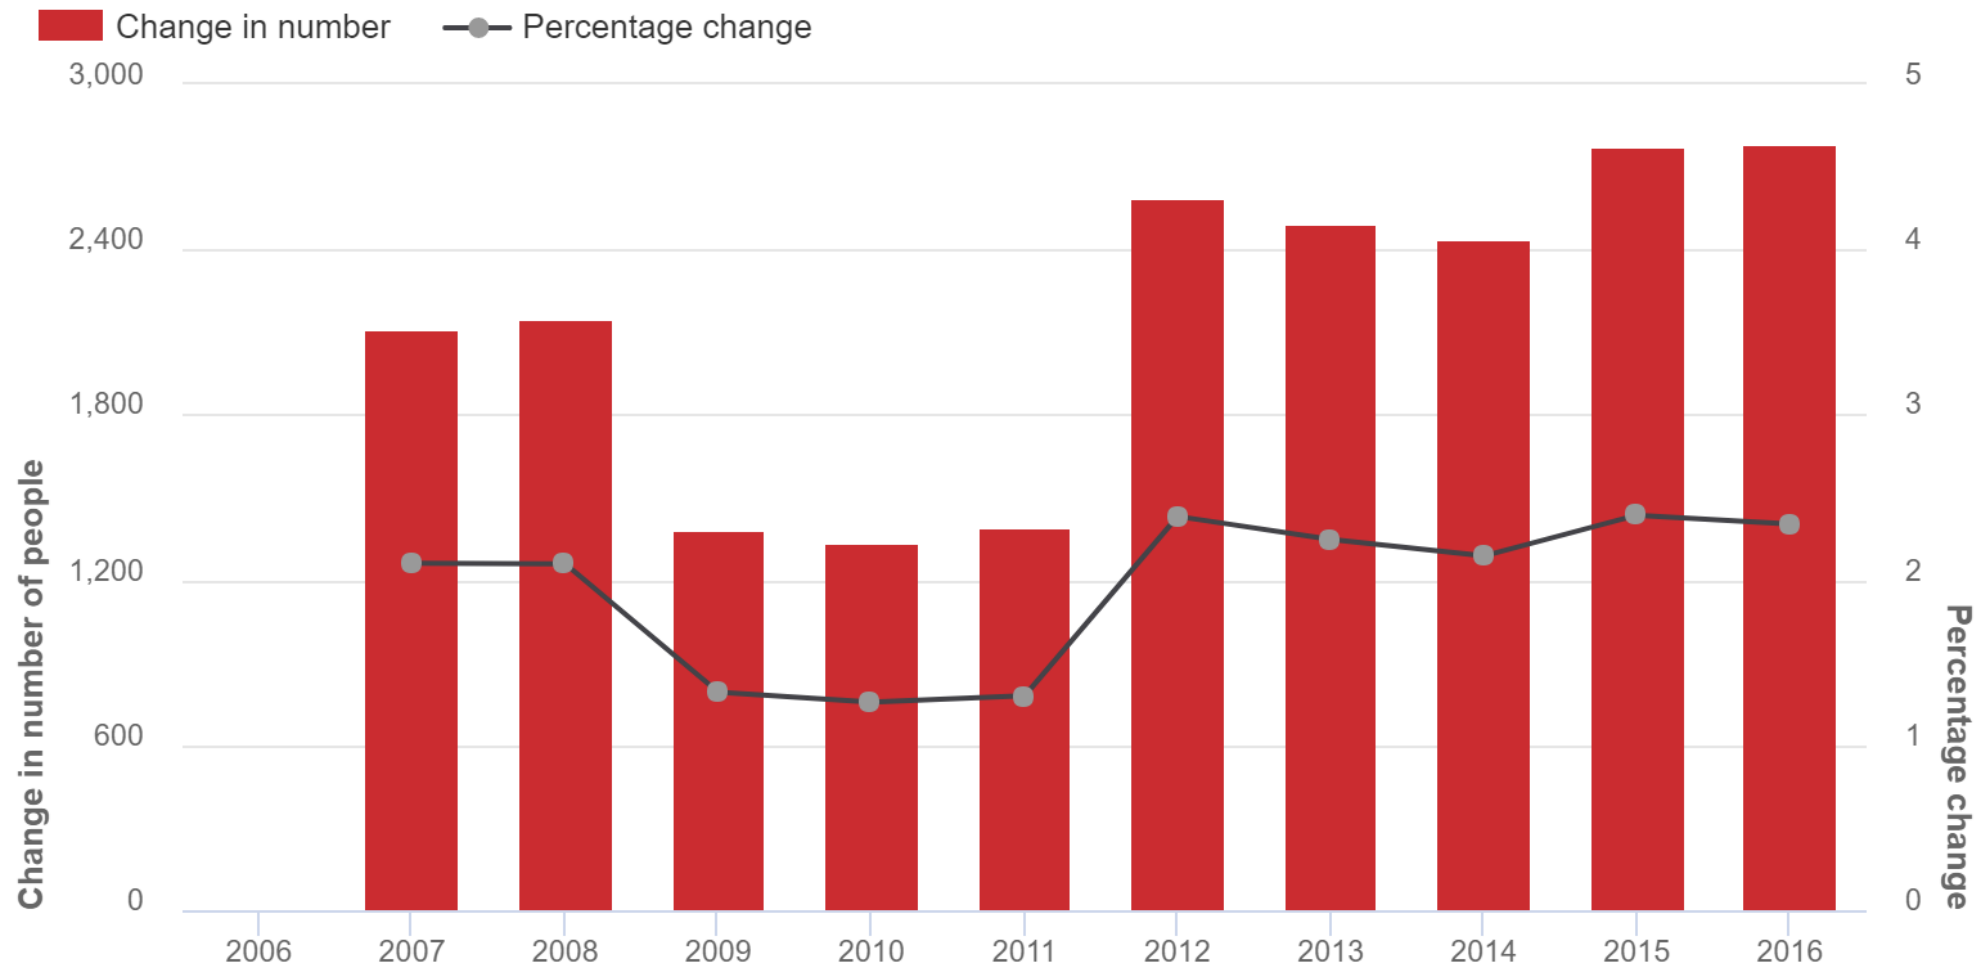

Annual change in Estimated Resident Population (ERP)

City of Ryde

Source: Australian Bureau of Statistics, Regional Population Growth, Australia (3218.0). Compiled and presented by .id the population experts

.id the population experts