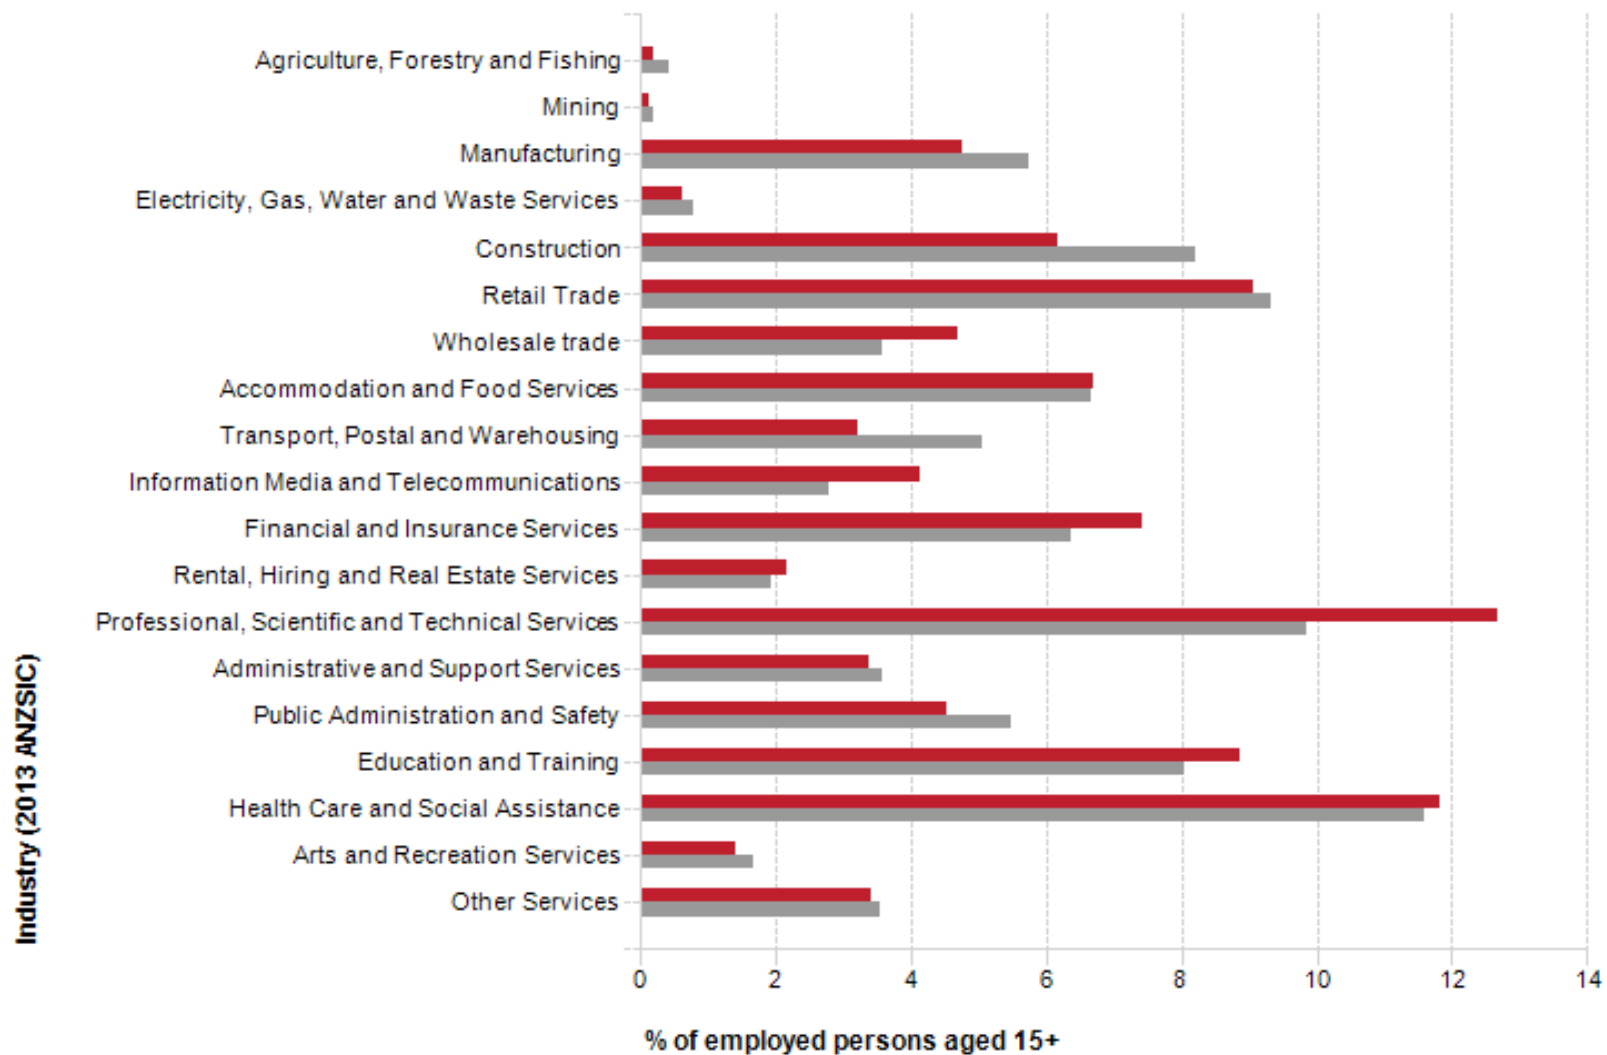

id the population experts

Employment (Census) by industry sector, 2016

■ City of Ryde ■ Greater Sydney

Industry sector of employment, 2016

Total employed persons

■ City of Ryde ■ Greater Sydney

City of Ryde, Residential location of local workers, 2016

Location	Number	%
Live and work in the area	16,455	19.5
Work in the area, but live outside	67,872	80.5
Total workers in the area	84,327	100.0

Residential location of local workers, 2016

City of Ryde - All industries