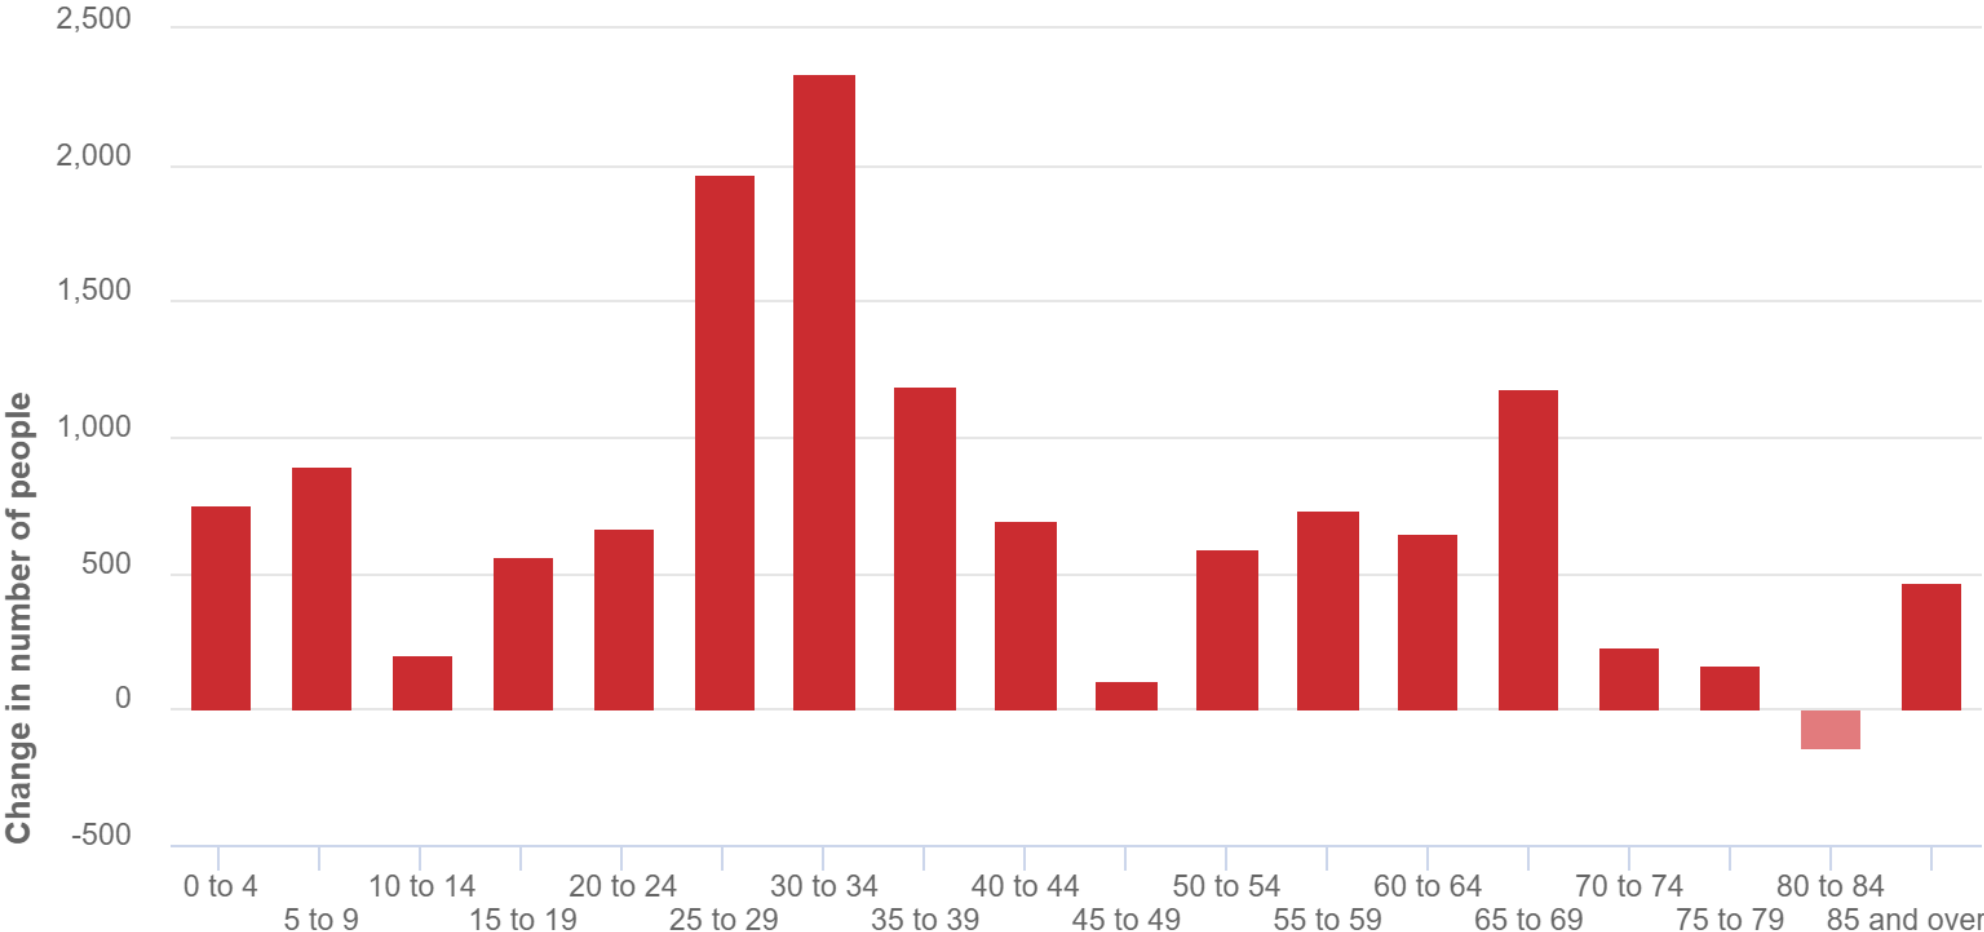

Demographics...

Change in age structure - five year age groups, 2011 to 2016

City of Ryde - Total persons

Source: Australian Bureau of Statistics, Census of Population and Housing, 2011 and 2016 (Usual residence data). Compiled and presented in profile.id by .id. the population experts.