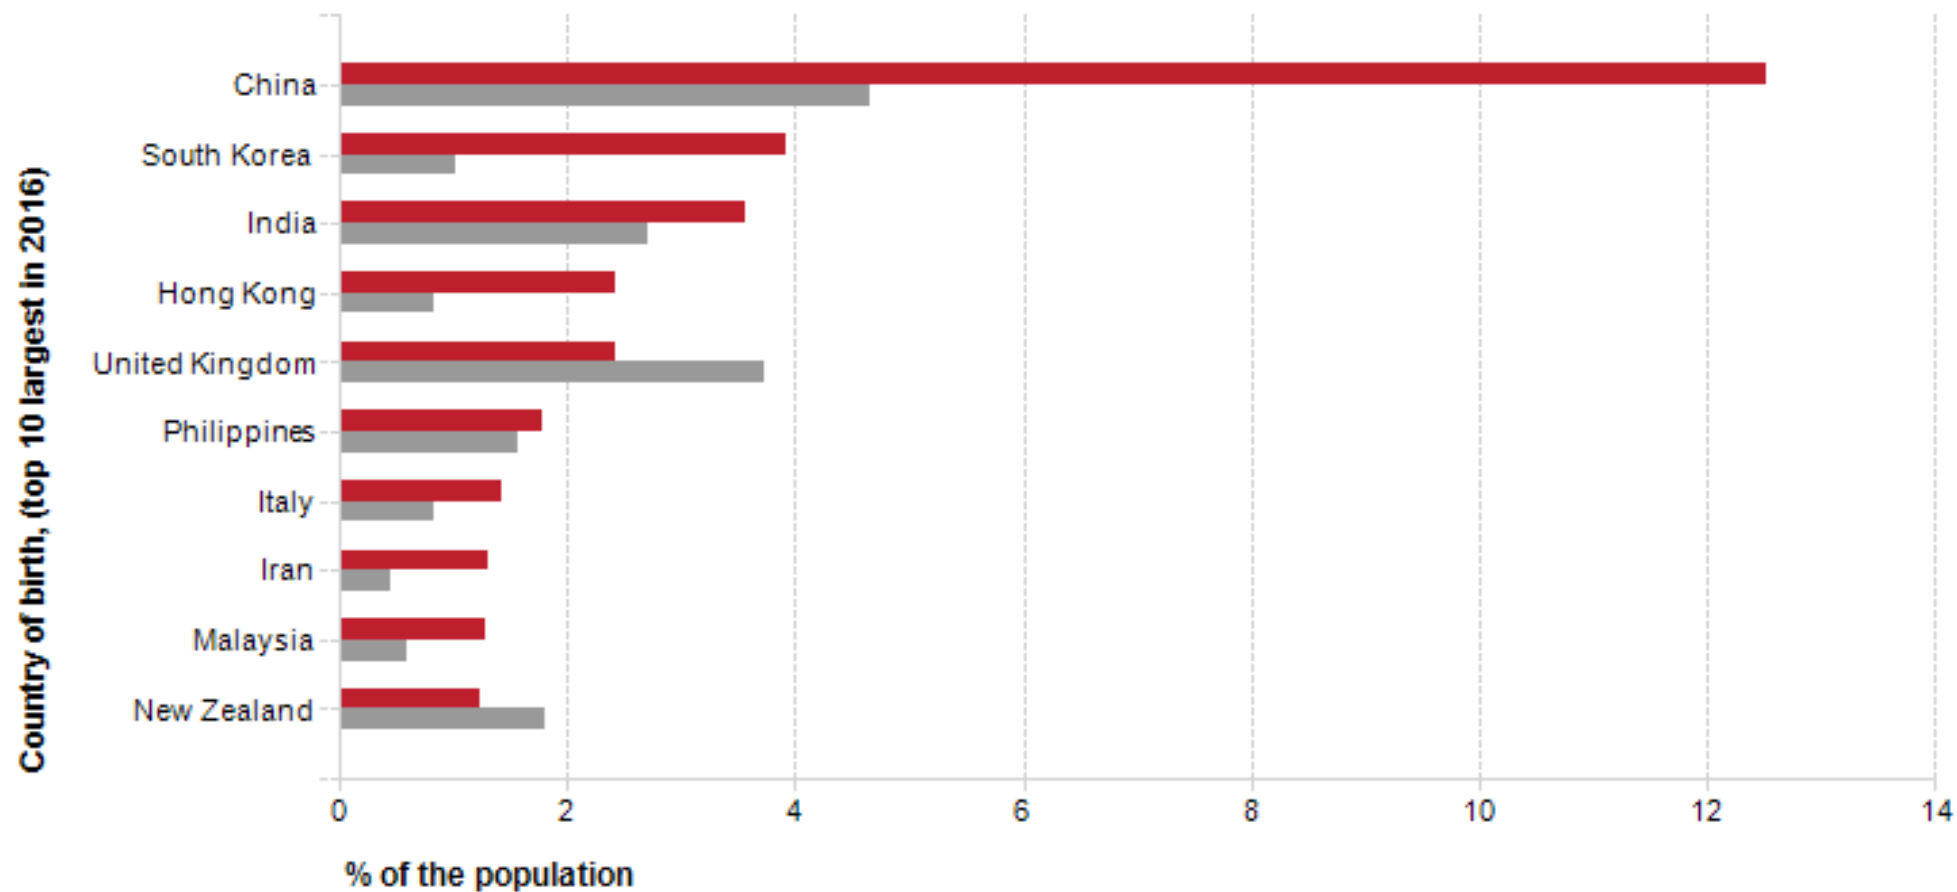

City of Ryde, Median Age, 2016

- SA1
 - Suburbs
 - City of Ryde
-
- 20 to 32 years
 - 33 to 37 years
 - 38 to 43 years
 - 44 to 53 years
 - 54 to 86 years

Median age

36 ↔ (0)

Greater Sydney	36	↔
New South Wales	38	↔
Australia	38	▲

Overseas arrivals, 2016

Total persons

■ City of Ryde ■ Greater Sydney

46.9% of the population was born overseas

Source: Australian Bureau of Statistics, Census of Population and Housing, 2016 (Usual residence data)
Compiled and presented in profile.id by .id, the population experts.

.id the population experts

Birthplace, 2016

■ City of Ryde ■ Greater Sydney

Source: Australian Bureau of Statistics, Census of Population and Housing, 2016 (Usual residence data)
Compiled and presented in profile.id by .id, the population experts.