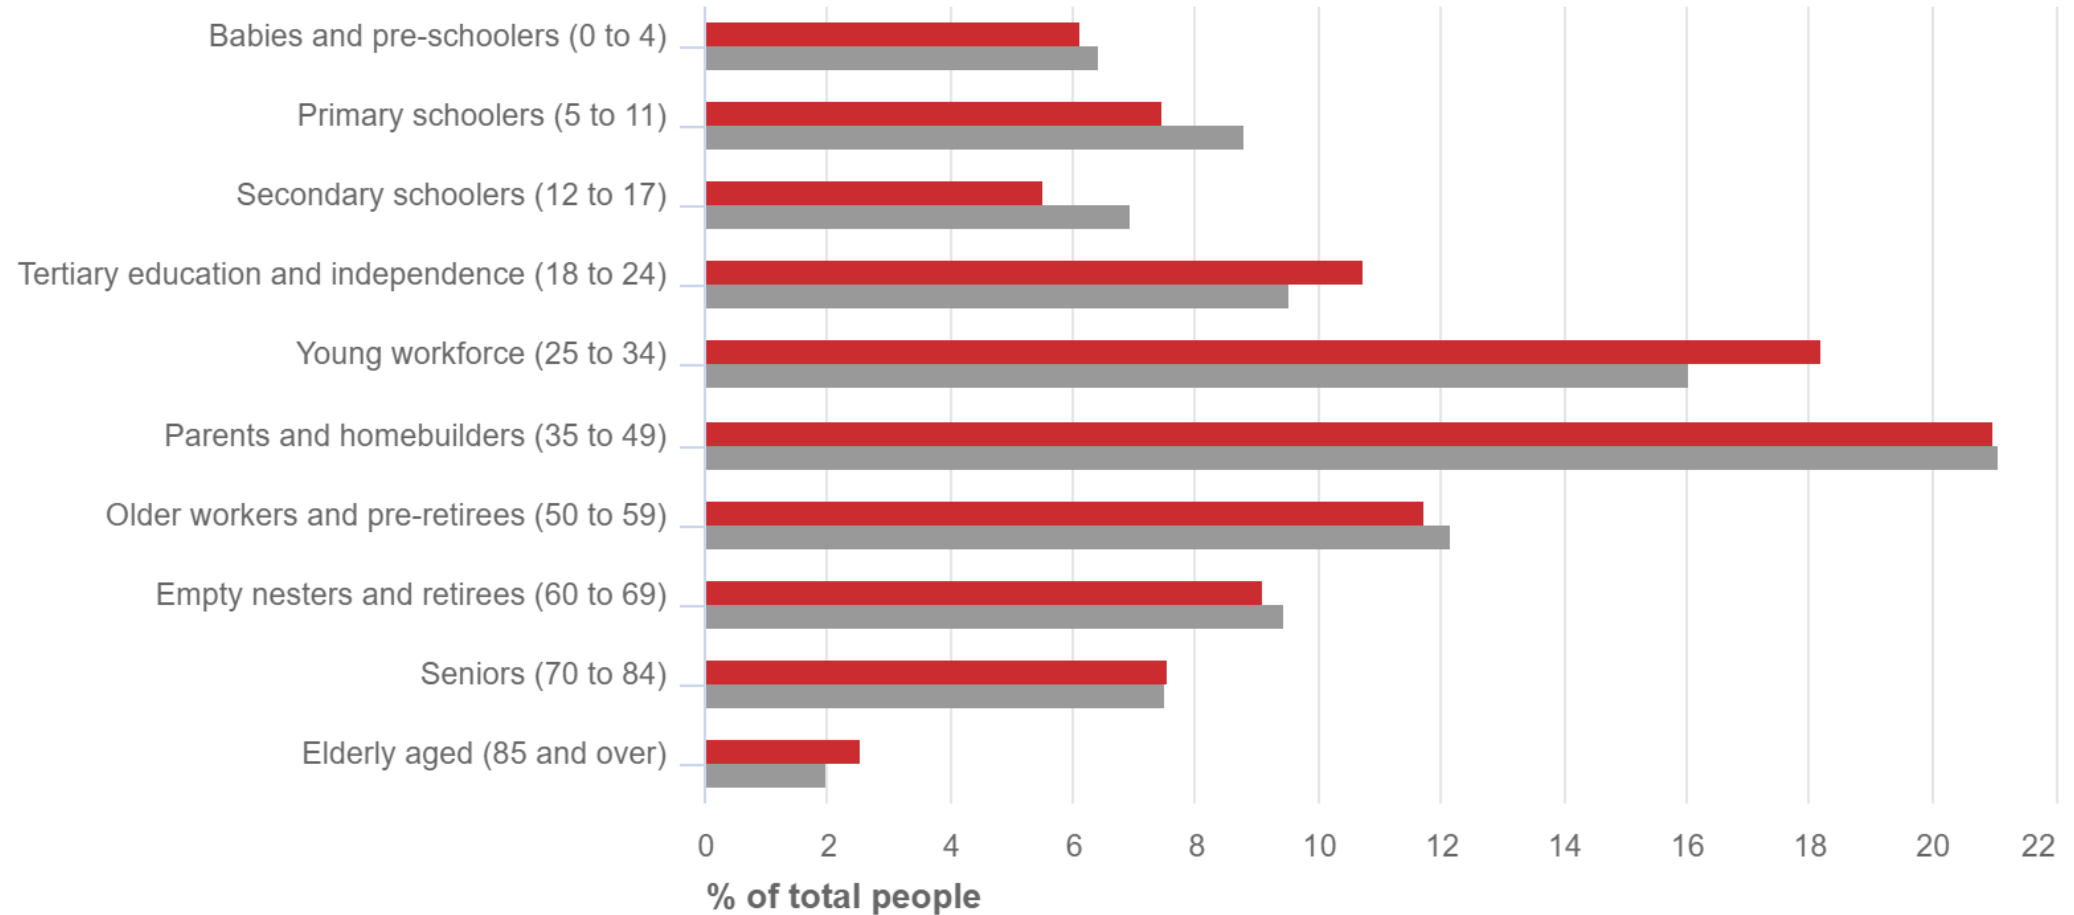

Age structure - service age groups, 2016

Total persons

City of Ryde   Greater Sydney

Source: Australian Bureau of Statistics, Census of Population and Housing, 2016 (Usual residence data). Compiled and presented in profile.id by .id, the population experts.