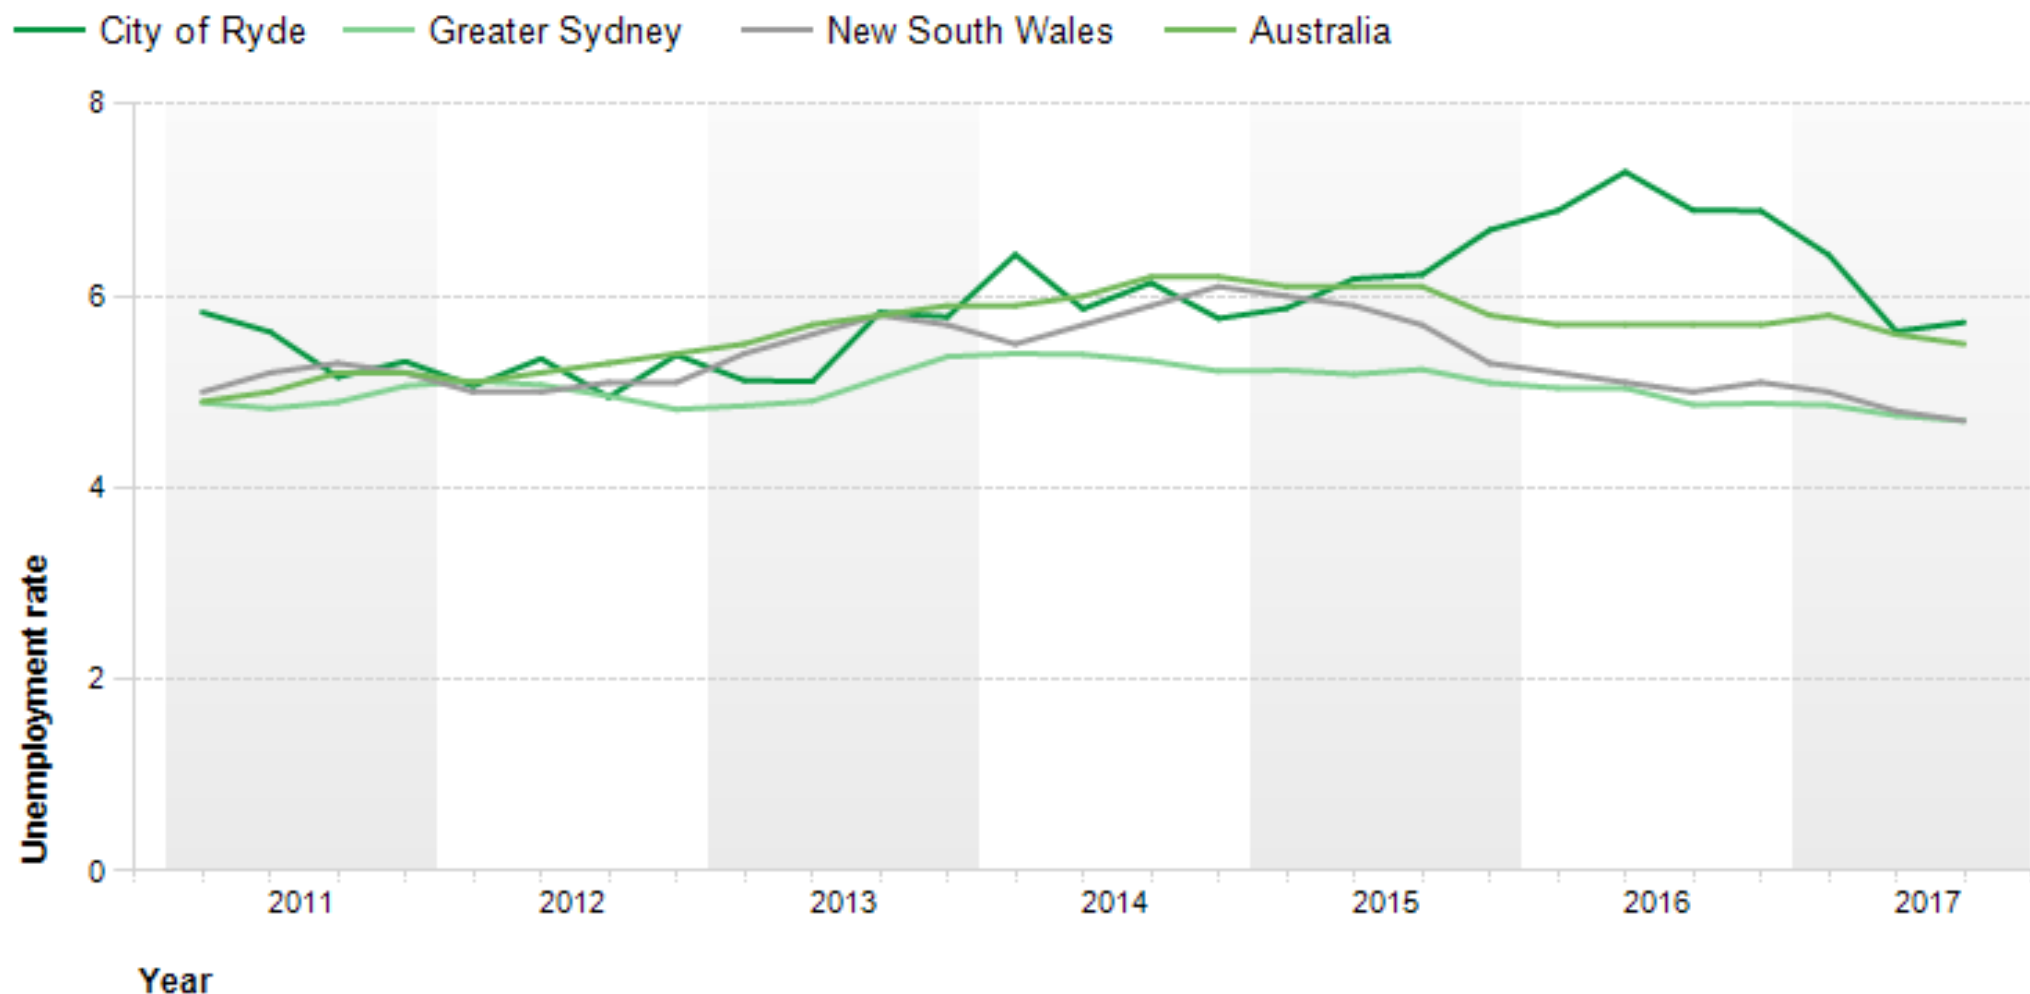

Quarterly unemployment rate

Source: Australian Bureau of Statistics, Labour force survey, catalogue number 6202.0, and Department of Employment, Small Area Labour Markets, June 2017. Compiled and presented in economy.id by .id the population experts.