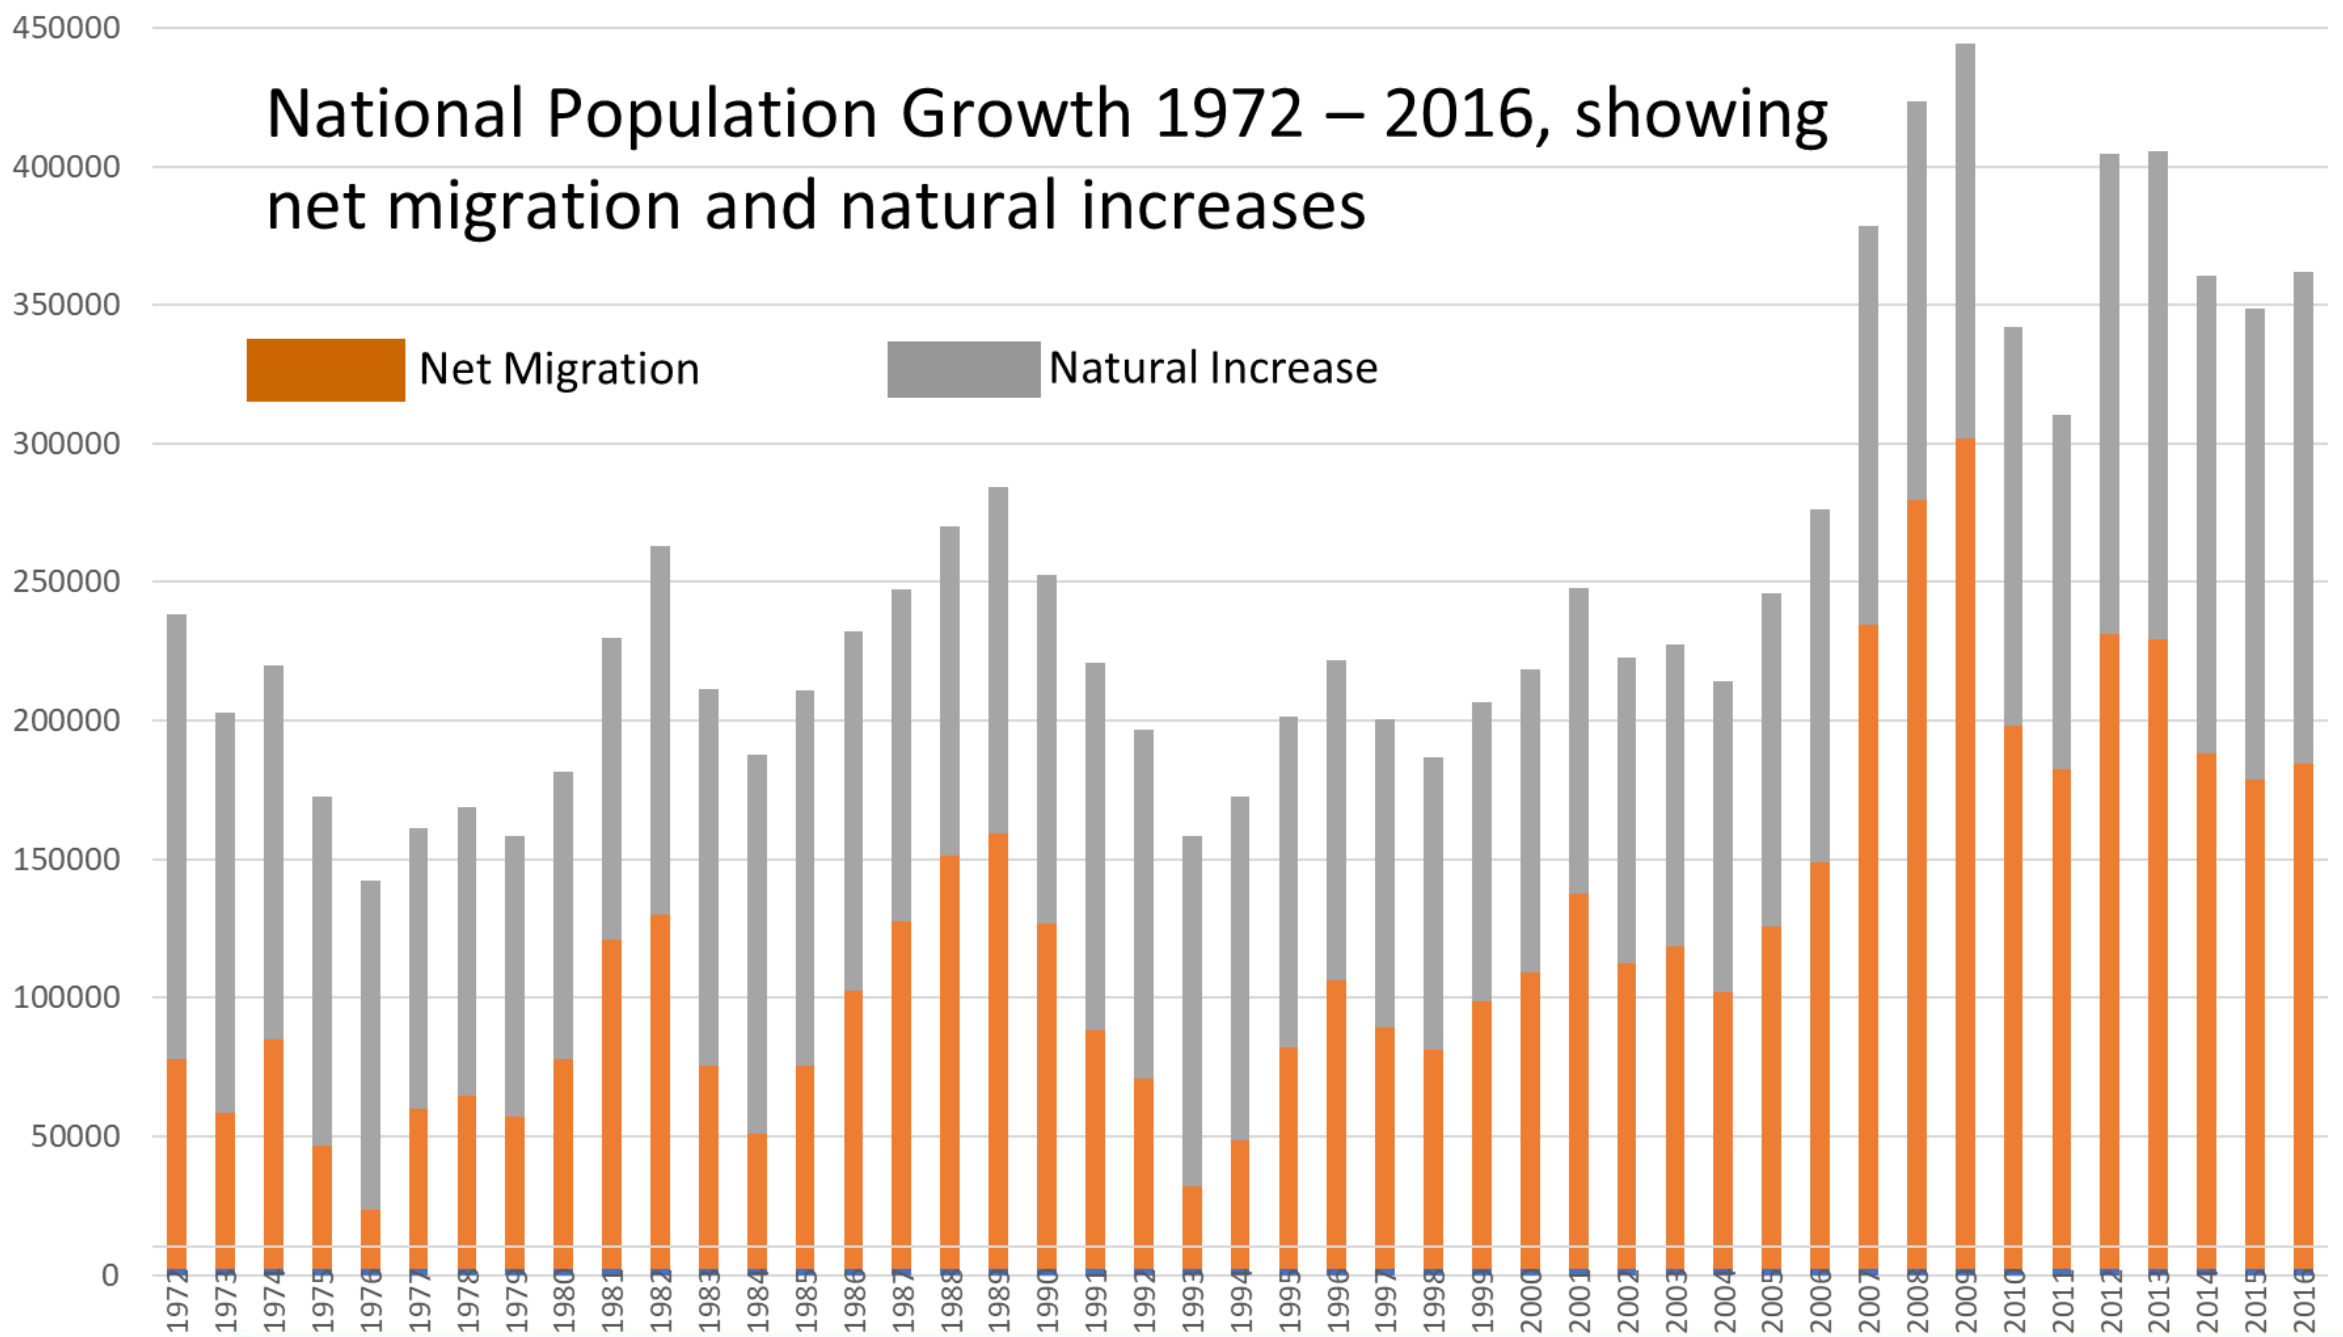

The Macro Story...

Total National Fertility Rate, 1936-2016 (a)

Footnote(s): (a) Births per woman

Source: ABS 3301.0 – Births Australia, 2016

National Population Growth 1972 – 2016, showing net migration and natural increases

Change in age structure - five year age groups, 2011 to 2016

Australia - Total persons

Source: Australian Bureau of Statistics, Census of Population and Housing, 2011 and 2016 (Usual residence data). Compiled and presented in profile.id by .id, the population experts.