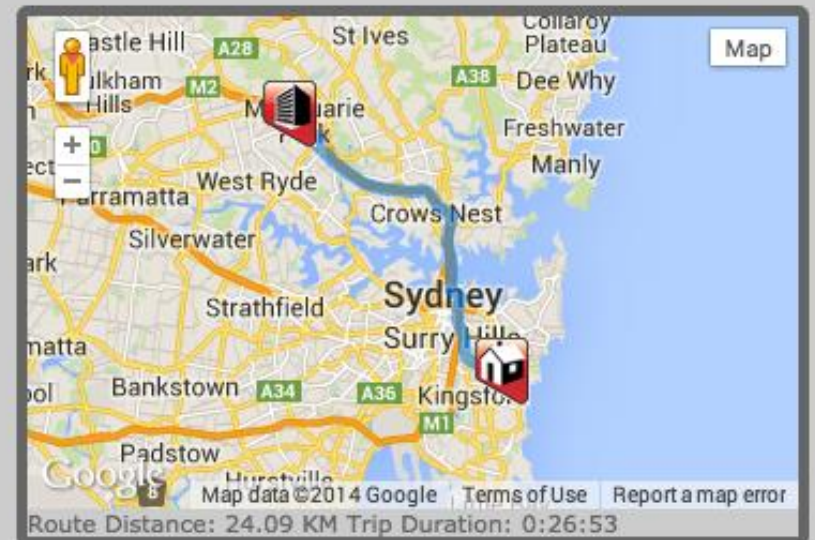

Rideshare matching site

Instructions

About

Select Search Trips or Post a Trip:

1. Fill out the form for your selected option.
2. If you are searching trips and find a match, you may contact your match.
3. If you have created a trip you must wait for others to contact you.

Search Trips

Enter Origin

Coogee NSW 2034, Australia

Enter Destination

1 Lyonpark Rd, Macquarie Park NSW 2113, Australia

Departures Between

☐ One Way

☒ Return

and

Searching For a:

☒ Driver

☐ Passenger