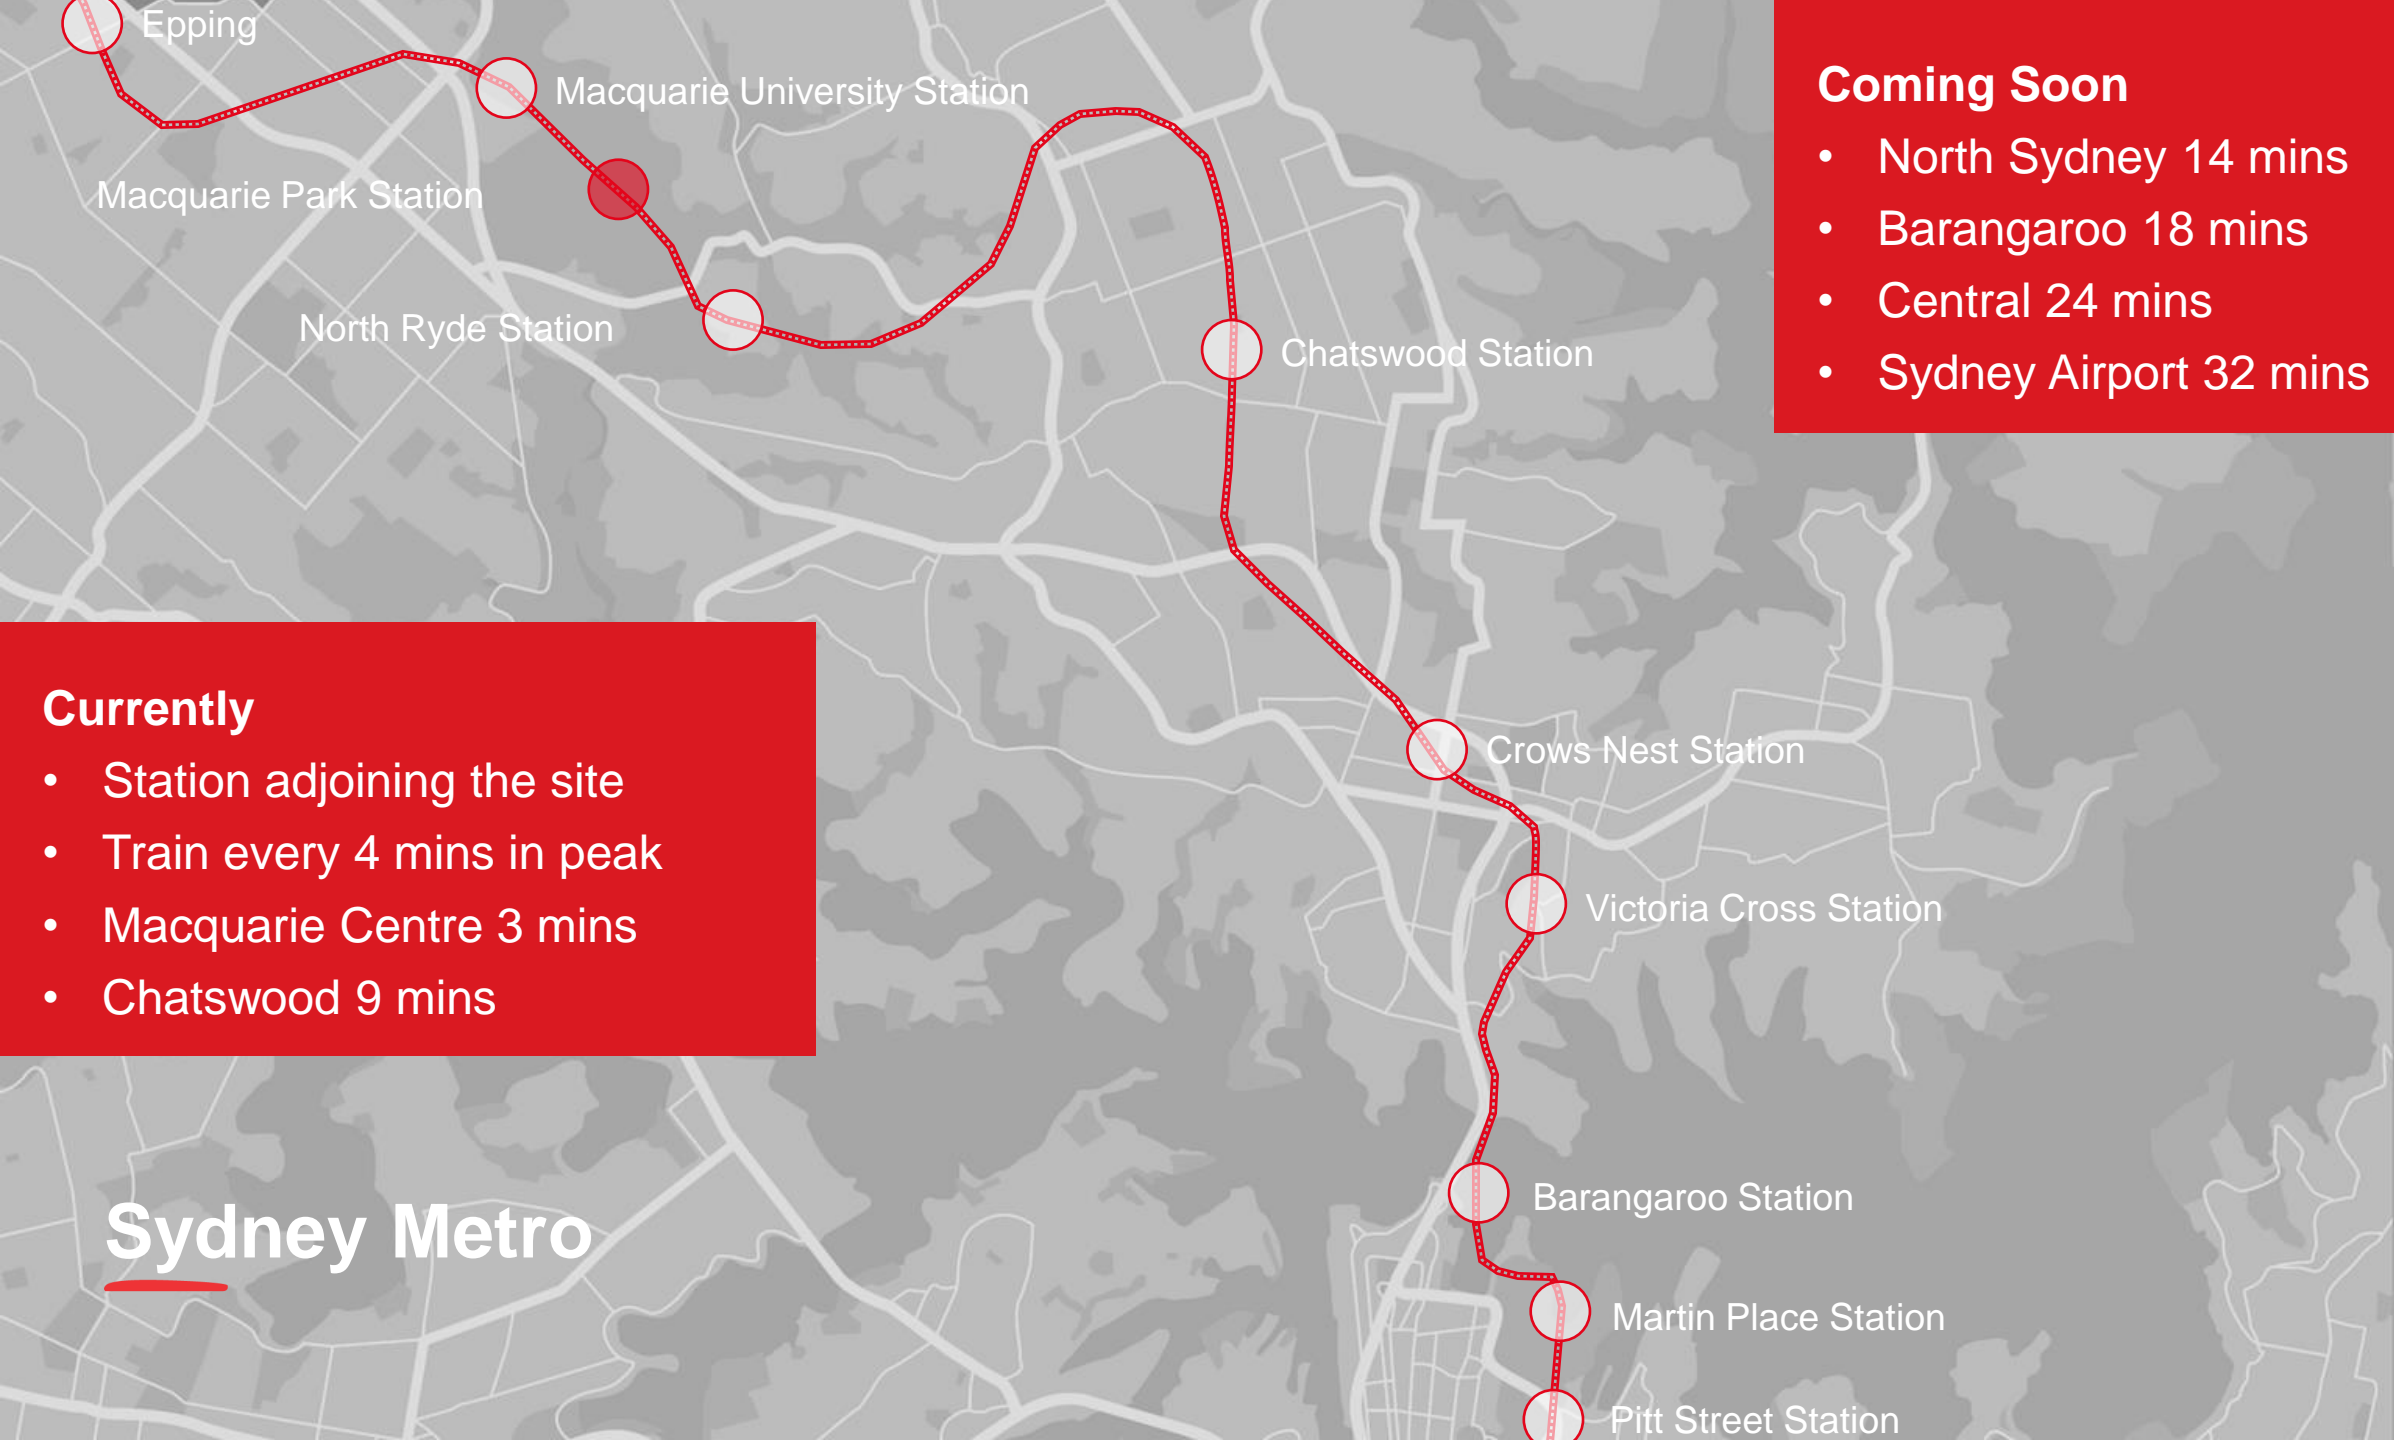

Less business park. More community

AUSTRALIA'S FIRST COMMUNITY BUSINESS DISTRICT

PLANNED FOR THE FUTURE

Located in a hub for innovation, where 10 of the world's top 100 companies have based their Australian HQ at Macquarie Park.

30,000+
STUDENTS

57,000
WORKERS BY 2028

Coming Soon

- North Sydney 14 mins
- Barangaroo 18 mins
- Central 24 mins
- Sydney Airport 32 mins

Currently

- Station adjoining the site
- Train every 4 mins in peak
- Macquarie Centre 3 mins
- Chatswood 9 mins