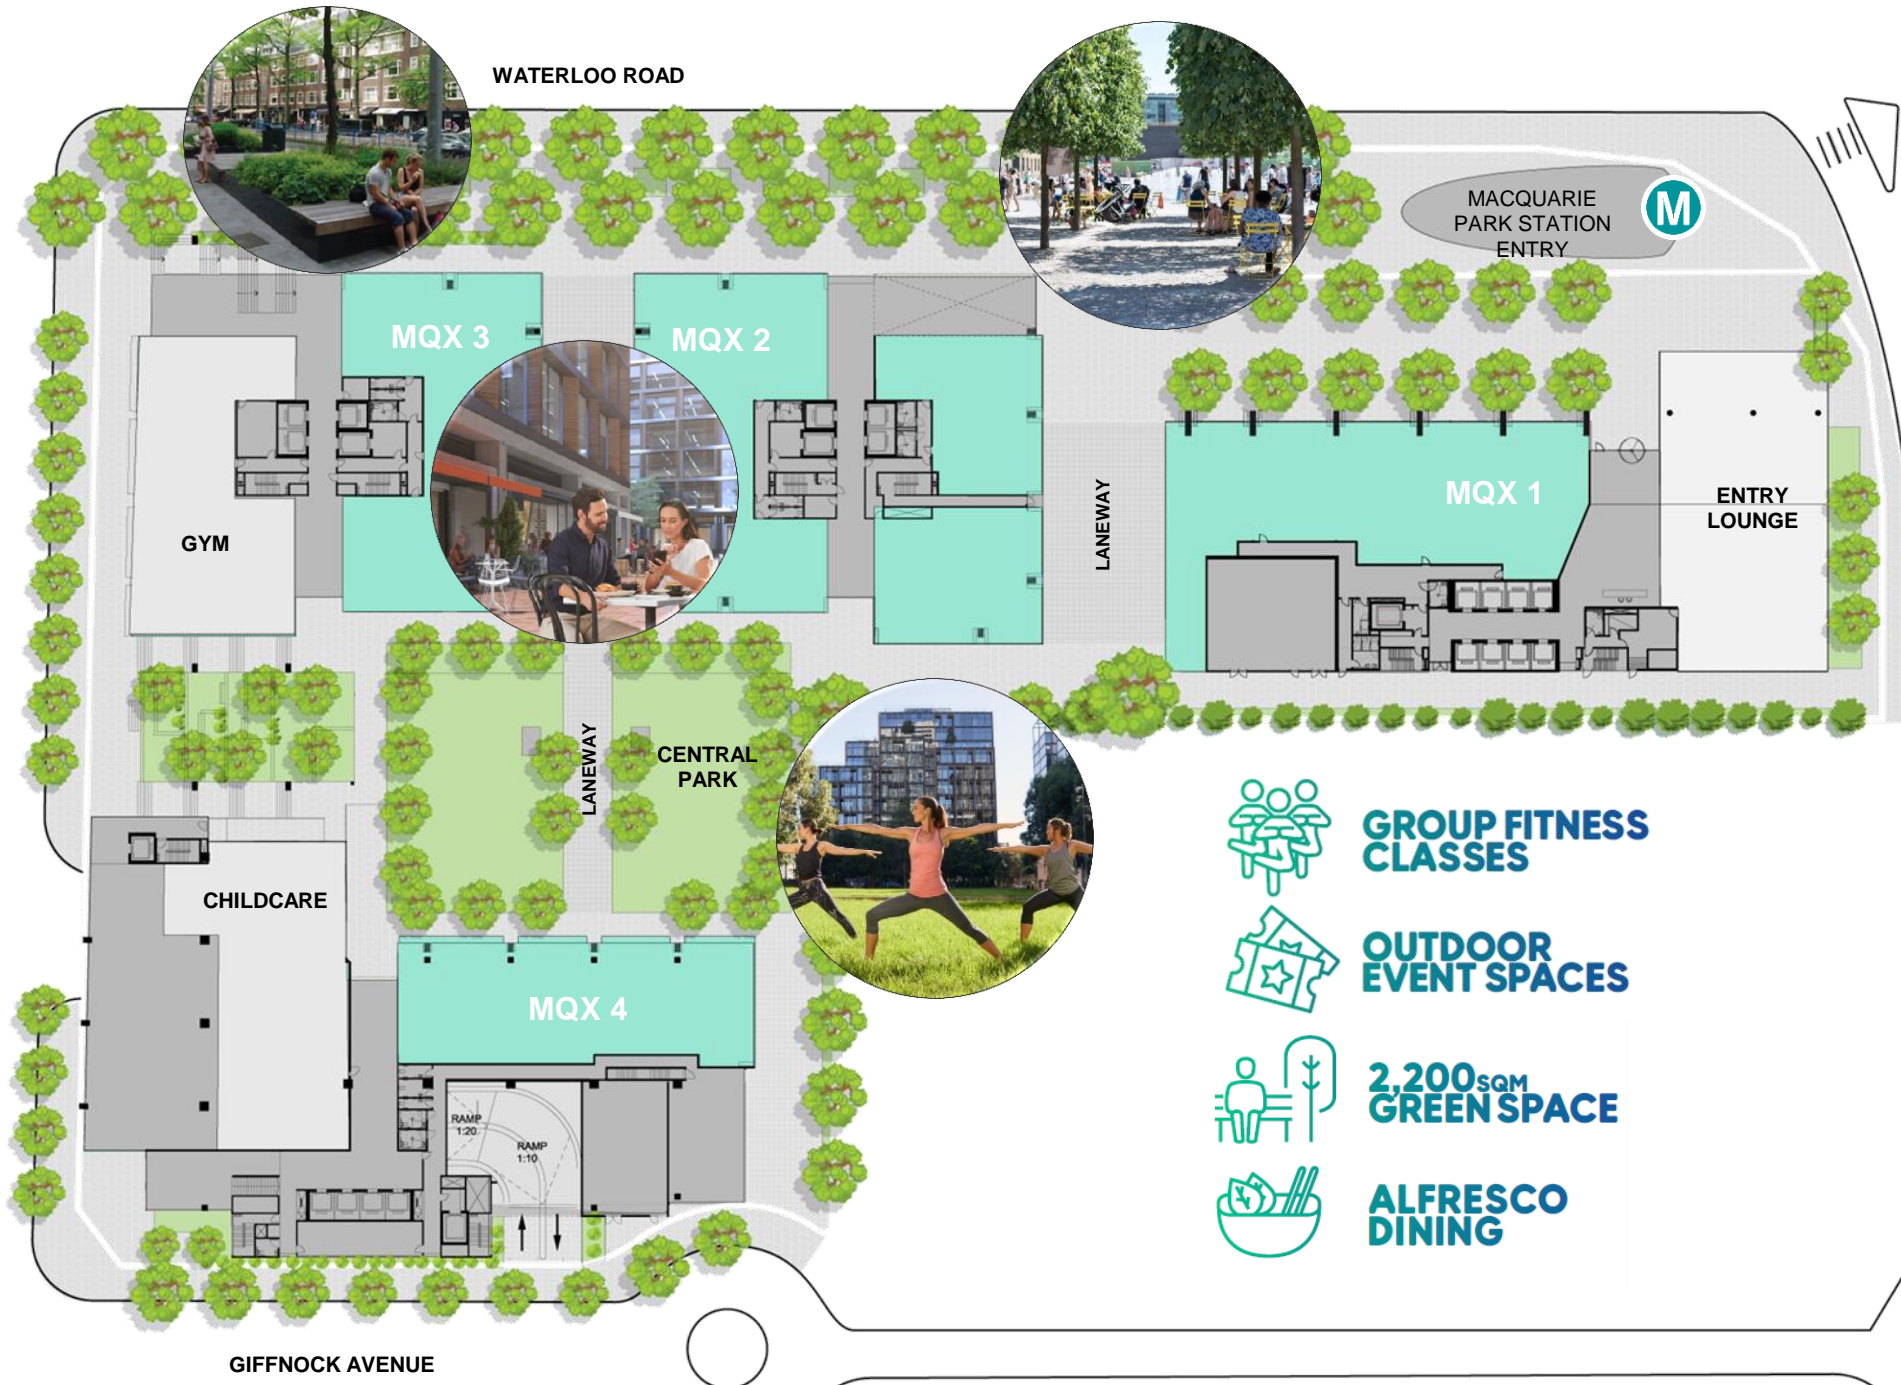

PRECINCT MASTERPLAN

Commercial NLA

Building A	30,495 sqm
Building B	12,432 sqm
Building C	13,093 sqm
Building D	18,073 sqm
Retail	5,693 sqm
Total	79,786 sqm

Retail GLAR

Building A	1,315 sqm
Building B	1,134 sqm
Building C	1,625 sqm
Building D	1,619 sqm
Total	5,693 sqm

Building Heights

Building A	17 floors
Building B	8 floors
Building C	9 floors
Building D	9 floors

- **GROUP FITNESS CLASSES**
- **OUTDOOR EVENT SPACES**
- **2,200^{sqm} GREEN SPACE**
- **ALFRESCO DINING**