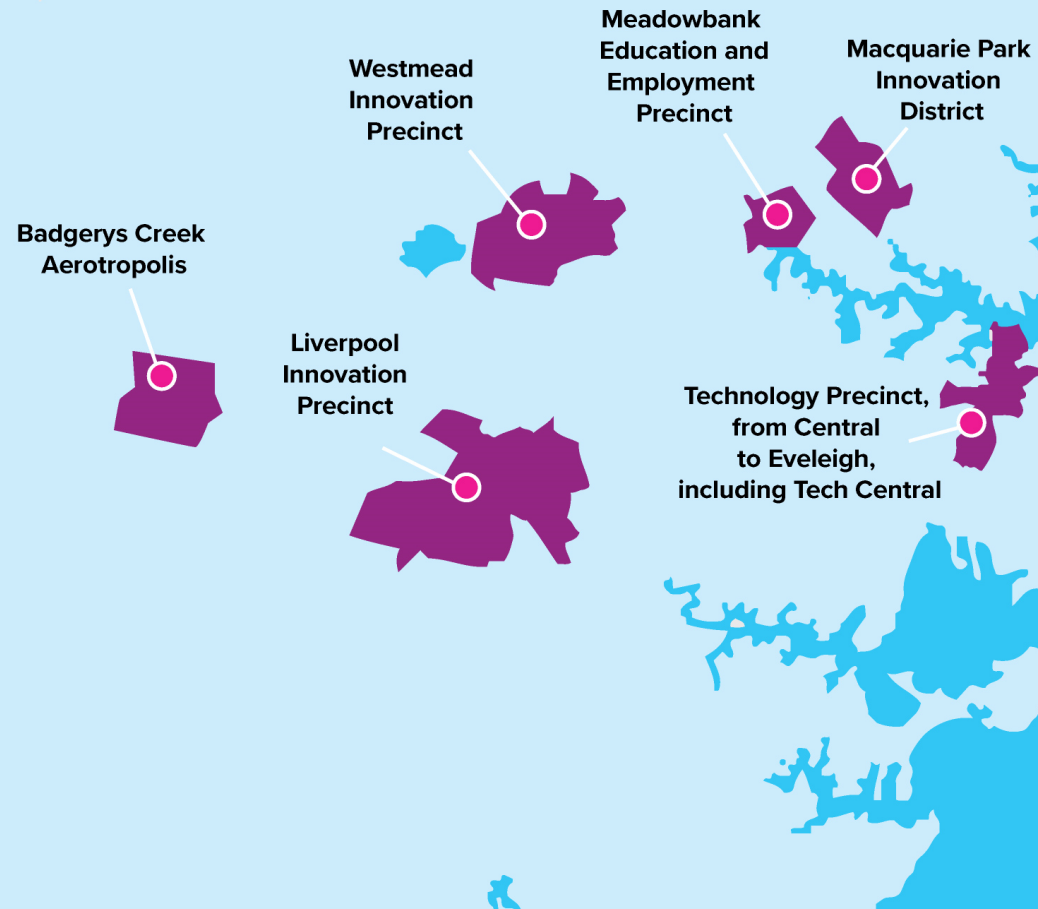

## Greater Sydney Commission

10 Sep 2020

The Greater Sydney Commission, the independent NSW Government agency leading strategic metropolitan planning, has been tasked by the Premier to lead the accelerated delivery of key economic and innovation precincts across Greater Sydney.

Chief Commissioner, Geoff Roberts AM, said today the four key precincts are:

- Technology Precinct, from Central to Eveleigh, including Tech Central
- Westmead Innovation Precinct, including Parramatta North
- Macquarie Park Innovation District
- Meadowbank Education and Employment Precinct

"These precincts are the foundation for growing Greater Sydney's capacity as a centre for innovation, attracting top businesses from around the world and creating new jobs and opportunities for the people of our metropolis of three cities," Mr Roberts said

## GREATER SYDNEY'S LEADING ECONOMIC AND INNOVATION PRECINCTS